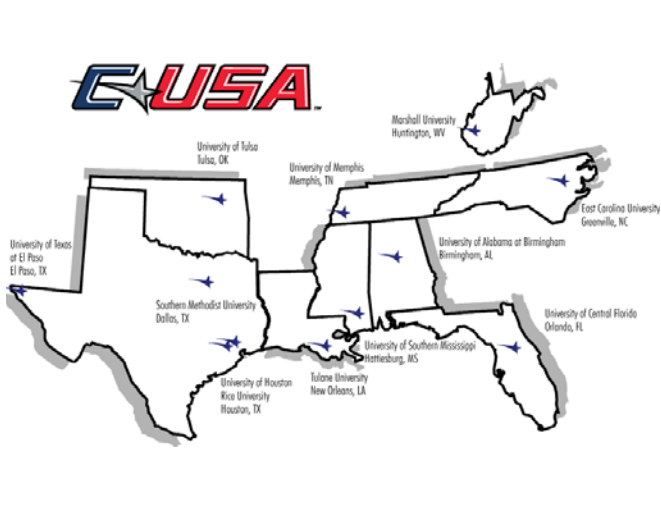

UAB

UCF

Location: Irving, Texas
Founded: 1995
No. of C-USA Schools: 12
C-USA Staff: 21
Commissioner:
Britton Banowsky
Executive Associate Commissioner:
Judy MacLeod
Asst. Commissioner of Public Affairs:
Courtney Morrison Archer
Asst. Commissioner of Football & Baseball Operations:
Russ Anderson
Associate Director of Media Relations:
Debbie Davis
Media Relations Intern:
Jeremiah Ingram