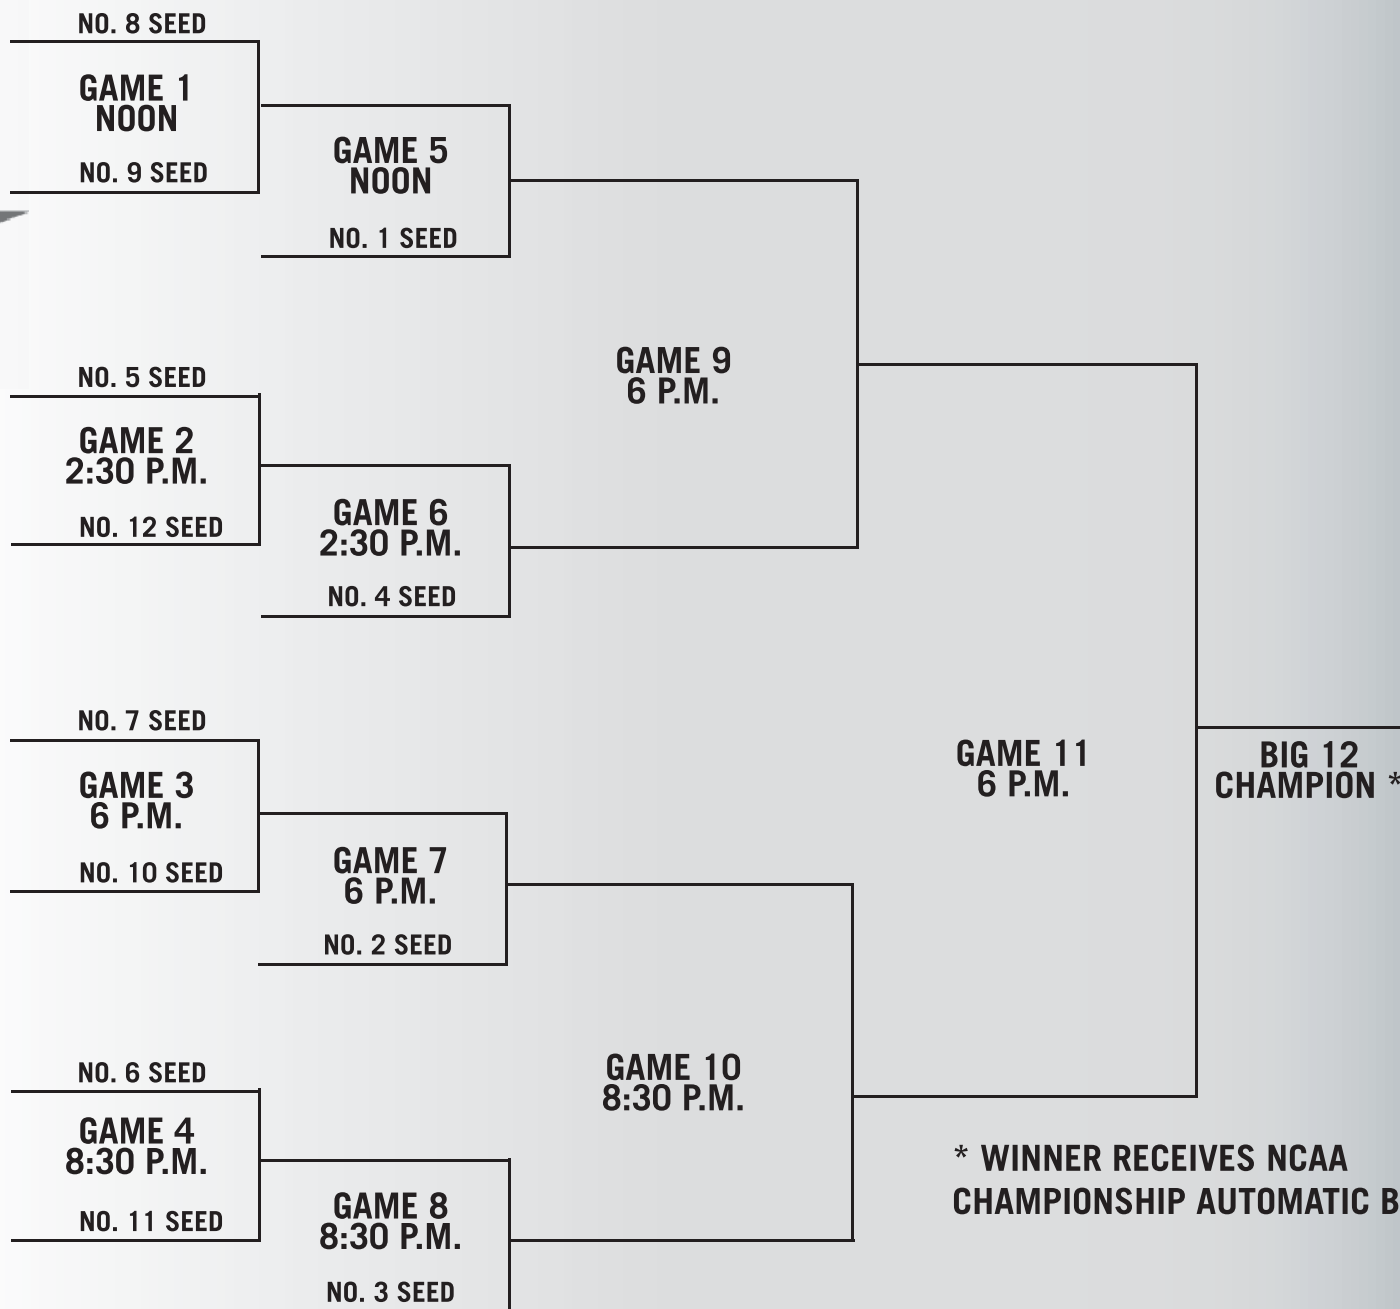

*** WINNER RECEIVES NCAA CHAMPIONSHIP AUTOMATIC BID**

NCAA CHAMPIONSHIP BRACKET

FIRST AND SECOND ROUNDS

MARCH 21 AND 23

The Pit/Bob King Court
Albuquerque, New Mexico
University of New Mexico, host

McKenzie Arena
Chattanooga, Tennessee
University of Tennessee-Chattanooga,
host