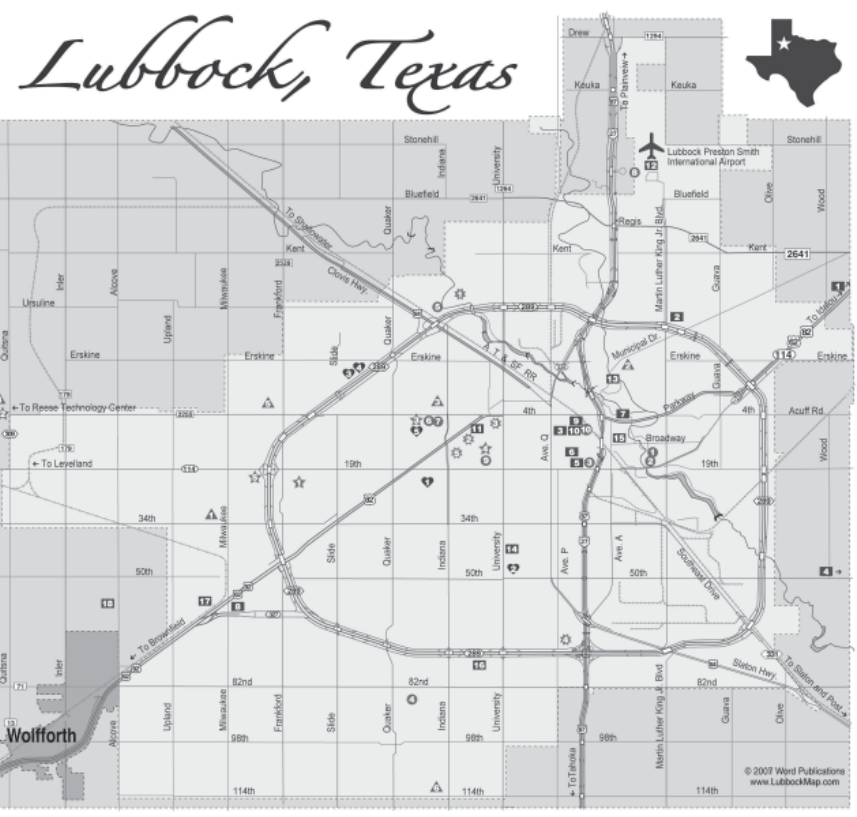

AIRPORT AUTO RENTALS

- Alamo (806) 744-5550
- Avis (806) 763-5433
- Budget (806) 763-6471
- Enterprise (806) 747-7921
- Hertz (806) 762-0222
- National (806) 762-2161

AIRLINES

- Lubbock International Airport
- Flight Information
- 800-744-9614
- American Airlines
- Reservations & Information
- 800-433-7300
- Continental Airlines
- Reservations & Information
- 800-525-0280
- Southwest Airlines
- Reservations & Information
- 800-435-9792

BUS LINES

- Citibus (local)
- 801 Broadway
- (806) 762-0111
- Texas New Mexico & Oklahoma
- Coaches
- 1313 13th
- (806) 765-6641

TAXICAB SERVICES

- City Cab
- (806) 765-7474
- Yellow Cab
- (806) 765-7777

HOTELS

ARBOR INN & SUITES

5310 Englewood Ave.
(806) 744-1763

ASHMORE INN & SUITES

4019 S. Loop 289
(806) 785-0060
(800) 785-0061

BEST WESTERN INN

5410 I-27
(806) 762-8400

BEST WESTERN PALMS HOTEL & SUITES

6015 45th St.
(806) 799-9999

COMFORT INN AND SUITES

5828 I-27
(806) 763-6500

COMFORT SUITES

5113 S. Loop 289
(806) 798-0002

COURTYARD BY MARRIOTT

4011 S. Loop 289
(806) 795-1633

DAYS INN

6025 Avenue A
(806) 745-5111

DAYS INN

2401 4th St.
(806) 747-7111

EMBASSY SUITES AND HOTEL

5215 S. Loop 289
(806) 794-5353

EXTENDED STAY AMERICA

4802 Loop 289
(806) 785-9881
(800) 398-7829

FAIRFIELD INN

4007 S. Loop 289
(806) 795-1288

HAMPTON INN

4003 S. Loop 289
(806) 795-1080
(800) 426-7866

HOLIDAY INN-CIVIC CENTER

801 Avenue Q
(806) 763-1200

HOLIDAY INN-PARK PLAZA

3201 S. Loop 289
(806) 797-3241

HOMEWOOD SUITES BY HILTON

5320 W. Loop 289
(806) 785-3241

HOWARD JOHNSON

4801 Avenue Q
(806) 747-1671

LA QUINTA INN

601 Avenue Q
(806) 763-9441

LA QUINTA INN

4115 Brownfield Hwy.
(806) 792-0065
(800) 531-5900

LUBBOCK INN

3901 19th St.
(806) 792-5181

RADISSON DOWNTOWN LUBBOCK

505 Avenue Q
(806) 747-0171

RAMADA INN

6624 I-27
(806) 745-2208

RAMADA INN

2921 Clovis Rd.
(806) 762-0893

RESIDENCE INN BY MARRIOTT

2551 S. Loop 289
(806) 445-0118

STAYBRIDGE SUITES

2515 19th St.
(806) 765-8900