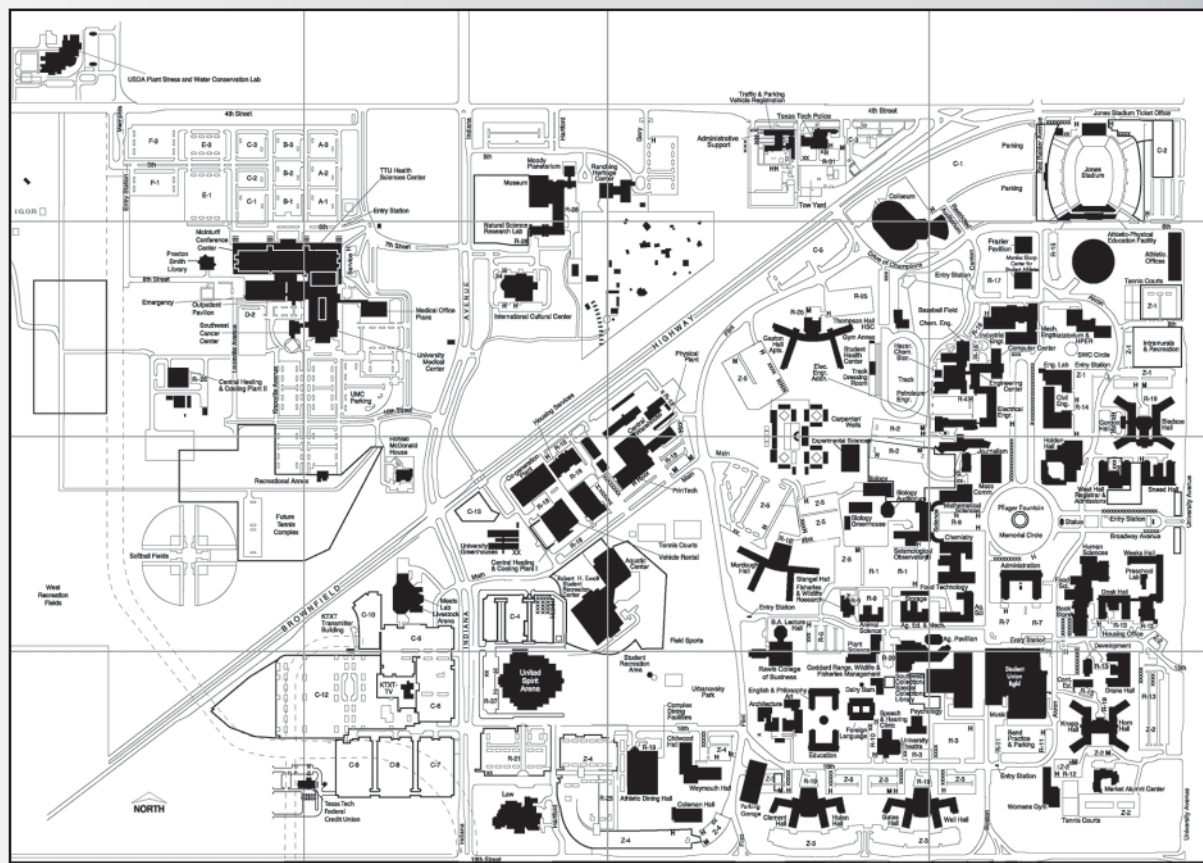

UNITED SPIRIT ARENA TEXAS TECH UNIVERSITY LUBBOCK, TEXAS