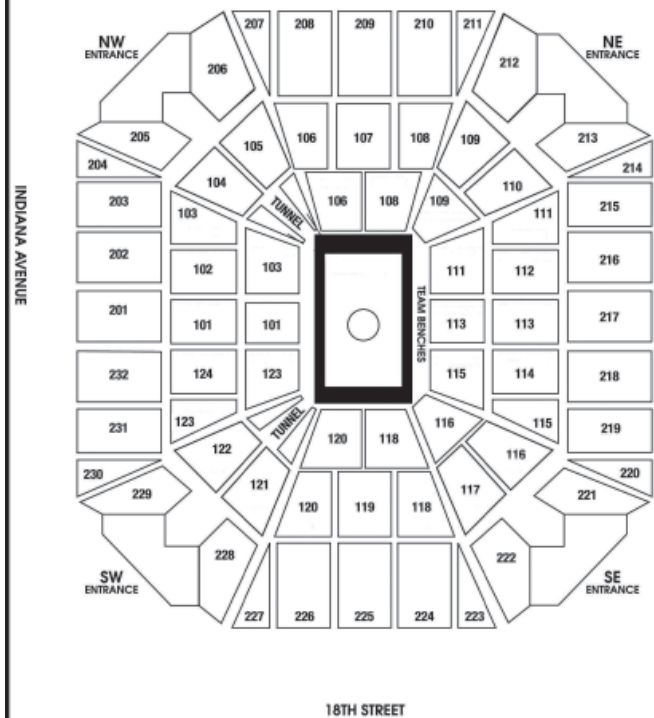

UNITED SPIRIT ARENA TEXAS TECH UNIVERSITY LUBBOCK, TEXAS