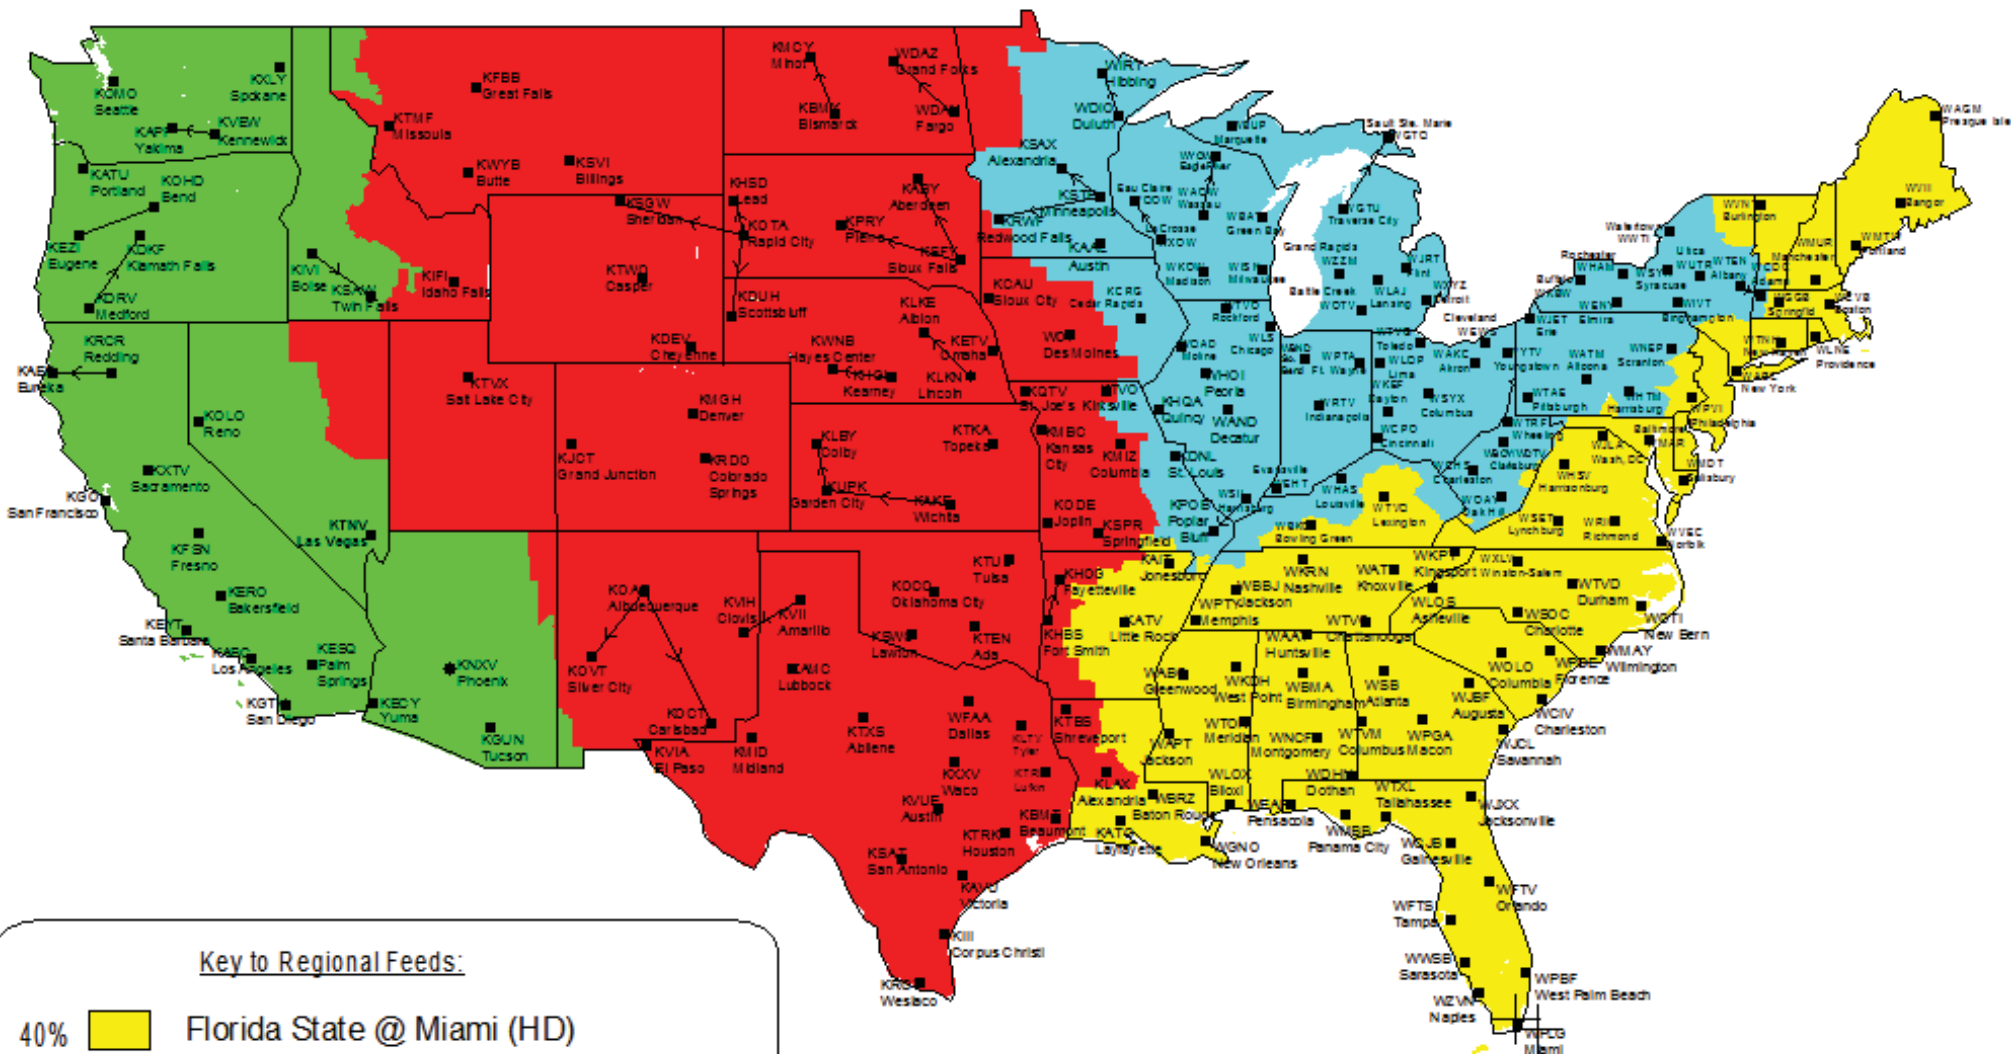

College Football Presented by Best Buy - ESPN on ABC

Florida State @ Miami, Illinois @ Michigan, Texas Tech @ Kansas State, Arizona State @ California
 Saturday, October 4th, 2008 3:30PM - 7:00PM ET (12:30PM - 4:00PM PT)

Key to Regional Feeds:

- 40% Florida State @ Miami (HD)
- 25% Illinois @ Michigan (HD)
- 18% Arizona State @ California
- 17% #7 Texas Tech @ Kansas State

Notes: Hawaii and Alaska will receive Arizona State @ California