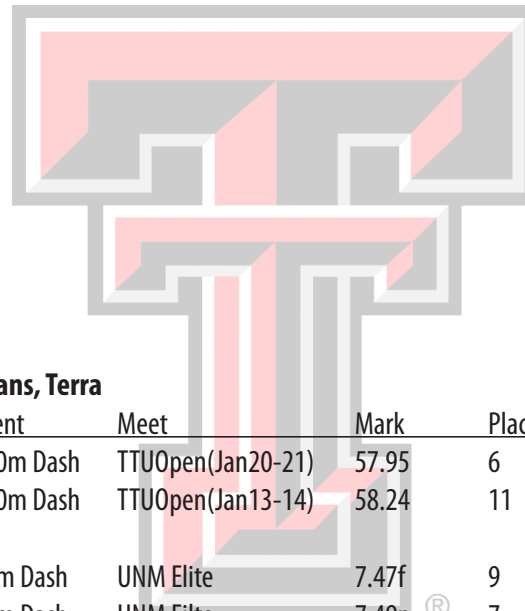

Texas Tech Track and Field

Season Performances by Athlete - Updated Feb. 13, 2012

Women's Indoor

Closse, Kelly

Event	Meet	Mark	Place
Shot Put	TAMU Challenge	55' 2.75"	1
Shot Put	Red Raider Open	53' 1.00"	1
Shot Put	TTUOpen(Jan13-14)	53' 0.25"	1
Shot Put	TTUOpen(Jan20-21)	52' 7.50"	1
Shot Put	UNM Elite	51'-5.75	6
Weight Throw	UNM Elite	70'-11.25	1
Weight Throw	Red Raider Open	70'-9.00	1
Weight Throw	TTUOpen(Jan20-21)	68' 7.25"	1
Weight Throw	TAMU Challenge	63' 8.75"	2
Weight Throw	TTUOpen(Jan13-14)	63' 7.75"	1

Evans, Taylor

Event	Meet	Mark	Place
400m Dash	TAMU Challenge	54.30	3
400m Dash	UNM Elite	54.81	6
400m Dash	TTUOpen(Jan13-14)	55.39	4
400m Dash	TTUOpen(Jan20-21)	55.67	2
500m Dash	NB Invitational	1:13.79f	9

Evans, Terra

Event	Meet	Mark	Place
400m Dash	TTUOpen(Jan20-21)	57.95	6
400m Dash	TTUOpen(Jan13-14)	58.24	11
60m Dash	UNM Elite	7.47f	9
60m Dash	UNM Elite	7.49p®	7
60m Dash	NB Invitational	7.56p	28
60m Dash	TAMU Challenge	7.75p	12

Folan Rachel

Event	Meet	Mark	Place
800m	Red Raider Open	2:19.81	3
1000m	TTUOpen(Jan13-14)	3:00.69	4
1 mile	Tyson Invitational	5:10.06	15
1 mile	TAMU Challenge	5:12.77	14
1 mile	TTUOpen(Jan20-21)	5:15.51	2
3000m	Tyson Invitational	10:41.45	13

Greve, Roxie

Event	Meet	Mark	Place
55m Hurdles	Red Raider Open	8.28p	6
55m Hurdles	Red Raider Open	8.34f	6
55m Hurdles	TTUOpen(Jan13-14)	8.39f	7
55m Hurdles	TTUOpen(Jan13-14)	8.39p	6
55m Hurdles	TTUOpen(Jan20-21)	8.45f	9
55m Hurdles	TTUOpen(Jan20-21)	8.46p	10
200m Dash	Red Raider Open	26.56	30
200m Dash	TTUOpen(Jan20-21)	27.13	46
200m Dash	TTUOpen(Jan13-14)	27.36	34
60m Hurdles	UNM Elite	8.85p	12
60m Hurdles	UNM Elite	8.90f	13
60m Hurdles	TAMU Challenge	9.11p	13
200m	UNM Elite	26.31	24