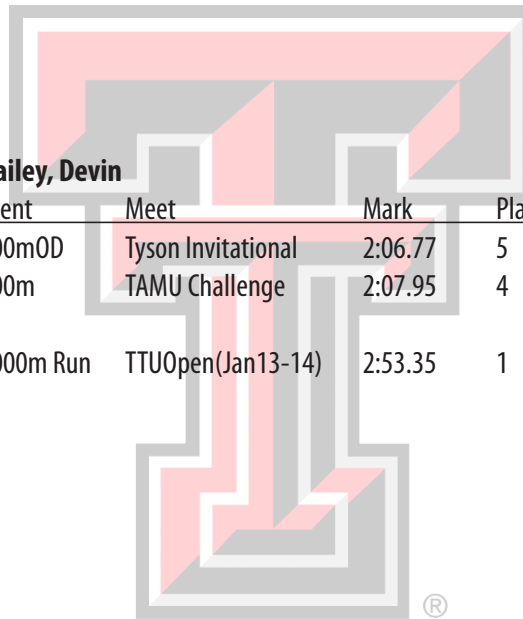

Texas Tech Track and Field

Season Performances by Athlete - Updated Feb. 13, 2012

Women's Indoor

Women's

Alexander, Erica

Event	Meet	Mark	Place
55m Dash	TTUOpen(Jan20-21)	6.98f	3
55m Dash	TTUOpen(Jan20-21)	7.01p	2
55m Dash	TTUOpen(Jan13-14)	7.12p	3
55m Dash	TTUOpen(Jan13-14)	6.99*f	1
60m Dash	UNM Elite	7.39f	4
60m Dash	TAMU Challenge	7.55p	4
60m Dash	NB Invitational	7.56p	30
60m Dash	TAMU Challenge	7.58	4
60m Dash	UNM Elite	7.59p	11

Amadu, Mariam

Event	Meet	Mark	Place
400m Dash	TTUOpen(Jan20-21)	57.35	5
400m Dash	TTUOpen(Jan13-14)	58.10	10
400m Dash	TAMU Challenge	58.92	13
500m Dash	NB Invitational	1:16.78	24
600m Run	UNM Elite	1:35.05	3
600y Run	TTUOpen(Jan20-21)	1:27.80	5
600y Run	TTUOpen(Jan13-14)	1:28.66	6

Archer, McKenzie

Event	Meet	Mark	Place

Bailey, Devin

Event	Meet	Mark	Place
800mOD	Tyson Invitational	2:06.77	5
800m	TAMU Challenge	2:07.95	4
1000m Run	TTUOpen(Jan13-14)	2:53.35	1

Campbell, Paisley

Event	Meet	Mark	Place
400m Dash	TTUOpen(Jan13-14)	1:02.22	25

Carson, Hannah

Event	Meet	Mark	Place