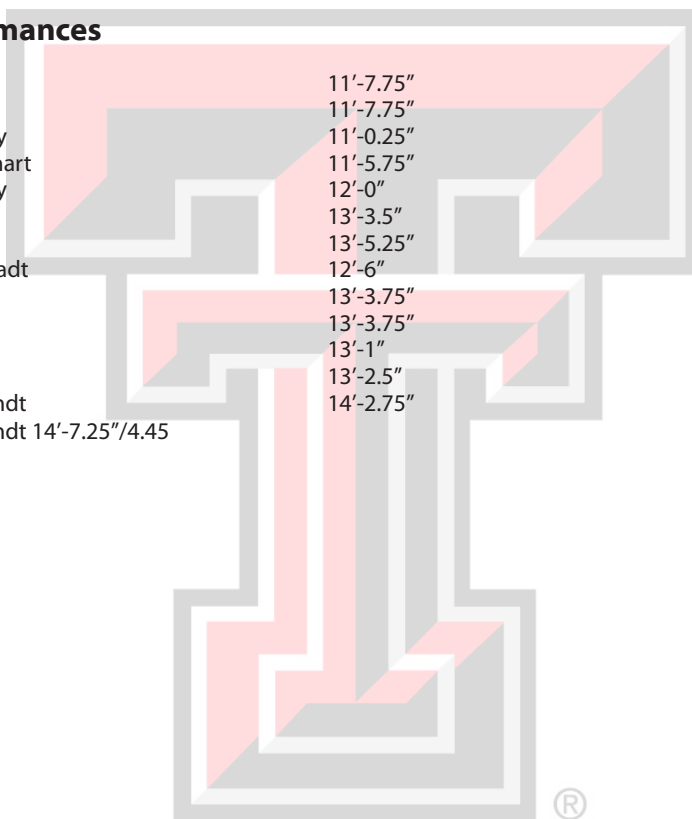

Pole Vault

School Record (as of May 17, 2011)

Shade Weygandt

4.45 (14'-7.25") set on April 8, 2011

Name	Date	Site	Height
Shade Weygandt	4/9/11	Texas Relays	14'-7.25"
Shade Weygandt	5/16/10	Big 12 Champs	14'-2.75"
Shade Weygandt	4/15/11	Mt. SAC Relays	14'-2"
Shade Weygandt	4/16/10	Mt. Sac Relays	14'-1.25"
Shade Weygandt	4/10/10	TTU Invite	14'-1.25"

Year-by-Year Performances

1999	Bobbi Crill	11'-7.75"
2000	Bobbi Crill	11'-7.75"
2001	Ashley Ramsey	11'-0.25"
2002	Brittney Lanehart	11'-5.75"
2003	Ashley Ramsey	12'-0"
2004	Kelley Schulz	13'-3.5"
2005	Kelley Schulz	13'-5.25"
2006	Dana Rosenblatt	12'-6"
2007	Kelley Schulz	13'-3.75"
	Amanda Alley	13'-3.75"
2008	Kelley Schulz	13'-1"
2009	Amanda Alley	13'-2.5"
2010	Shade Weygandt	14'-2.75"
2011	Shade Weygandt	14'-7.25"/4.45