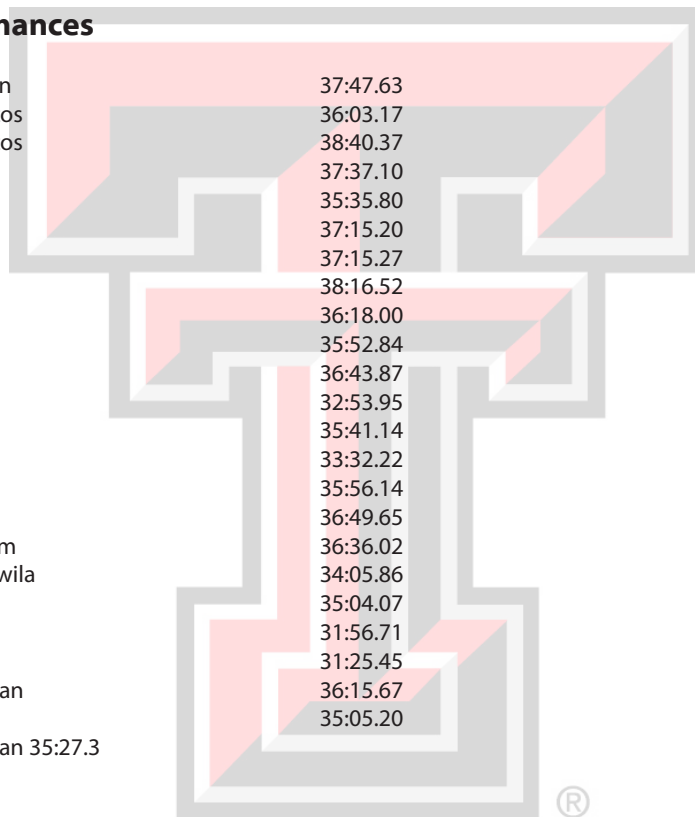

10000 Meters

School Record (as of May 17, 2011)

Sally Kipyego

31:25.45 set on May 4, 2008

Name	Date	Site	Time
Sally Kipyego	5/4/08	Payton Jordan	31:25.45
Sally Kipyego	4/29/07	Payton Jordan	31:56.72
Leigh Daniel	3/27/99	Stanford Invite	32:53.95
Sally Kipyego	6/7/07	NCAA Champ.	32:55.71
Leigh Daniel	4/20/01	Mt. SAC Relays	33:32.22

Year-by-Year Performances

1983	Shelley Johnson	37:47.63
1984	Veronica Cavazos	36:03.17
1985	Veronica Cavazos	38:40.37
1986	Kim Mudie	37:37.10
1987	Kim Mudie	35:35.80
1988	Kim Mudie	37:15.20
1989	Kim Mudie	37:15.27
1994	Mandy Malouf	38:16.52
1996	Luisa Tam	36:18.00
1997	Leigh Daniel	35:52.84
1998	Leigh Daniel	36:43.87
1999	Leigh Daniel	32:53.95
2000	Kristen Koppes	35:41.14
2001	Leigh Daniel	33:32.22
2002	Bridget Tidwell	35:56.14
2003	Bridget Tidwell	36:49.65
2004	Tracie Akerhielm	36:36.02
2005	Violet Chemakwila	34:05.86
2006	Irene Kimaiyo	35:04.07
2007	Sally Kipyego	31:56.71
2008	Sally Kipyego	31:25.45
2009	Michelle Guzman	36:15.67
2010	Lillian Badaru	35:05.20
2011	Michelle Guzman	35:27.3