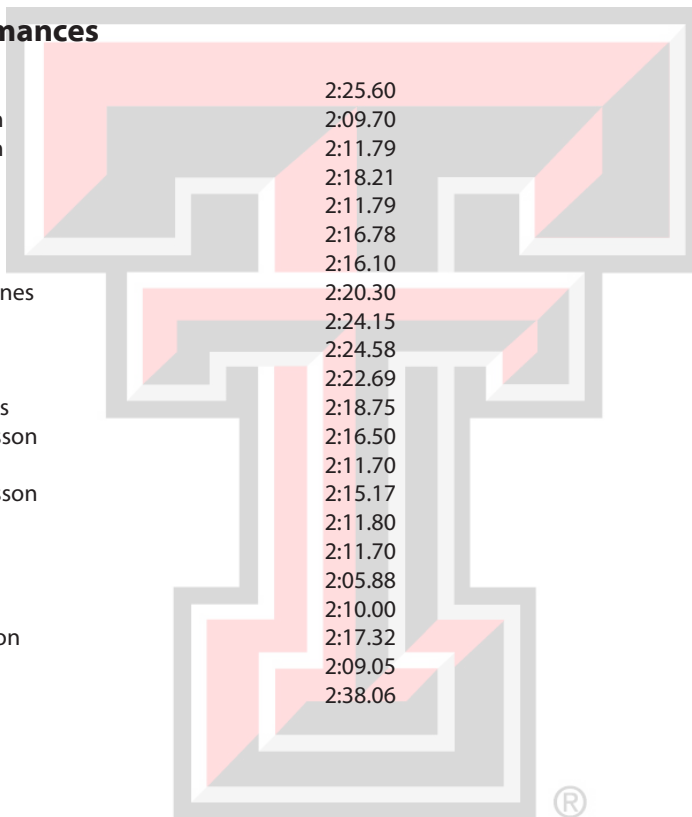

800 Meters

School Record (as of May 17, 2011)

Purity Biwott

2:04.35 set on May 28, 2010

Name	Date	Site	Time
Purity Biwott	5/28/10	West Prelim	2:04.35
Althea Chambers	5/28/05	Midwest Reg.	2:05.21
Althea Chambers	5/15/05	Big 12 Champ.	2:05.30
Althea Chambers	6/8/06	NCAA Champ.	2:05.53s
Althea Chambers	6/8/05	NCAAs	2:05.59p

Year-by-Year Performances

1979	Isabel Navarro	2:25.60
1981	Kayla Morrison	2:09.70
1982	Kayla Morrison	2:11.79
1983	Jerri Howell	2:18.21
1984	Maria Medina	2:11.79
1985	Thorna Scott	2:16.78
1986	Maria Medina	2:16.10
1987	Georgianna Jones	2:20.30
1988	Margie Bernal	2:24.15
1989	Monica Vigil	2:24.58
1990	Monica Vigil	2:22.69
1991	Michelle Echols	2:18.75
1992	Gunilla Andersson	2:16.50
1993	Jill Williams	2:11.70
1994	Gunilla Andersson	2:15.17
1995	Jill Williams	2:11.80
1996	Amber Affeldt	2:11.70
1997	Amber Affeldt	2:05.88
1998	Evette Turner	2:10.00
1999	Aimee Roberson	2:17.32
2000	Ngozi Iwu	2:09.05
2001	Candice Cole	2:38.06