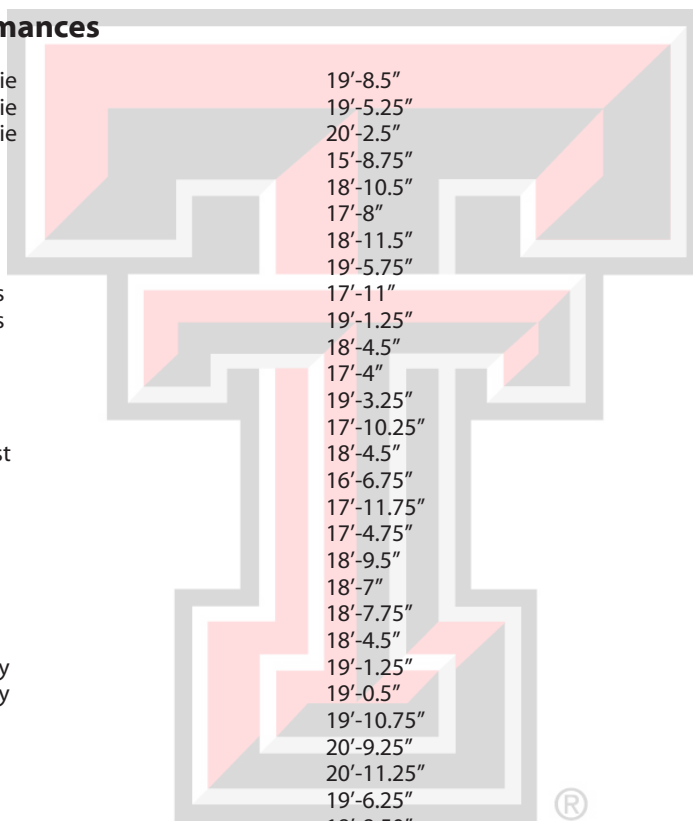

Long Jump

School Record (as of May 17, 2011)

Sabrina Taylor

6.38 (20'-11.25") set on May 13, 2006

Name	Date	Site	Distance
Sabrina Taylor	5/13/06	Big 12 Champ.	20'-11.25"
Tori Polk	4/23/05	TCU Invite	20'-9.25"
Tori Polk	5/27/05	Midwest Reg.	20'-7.75
Tori Polk	6/9/05	NCAAs	20'-6.5"
Tori Polk	4/16/05	Mt. SAC Relays	20'-5.75"

Year-by-Year Performances

1979	Sharon Moultrie	19'-8.5"
1981	Sharon Moultrie	19'-5.25"
1982	Sharon Moultrie	20'-2.5"
1983	Ollie Shead	15'-8.75"
1984	Gwen McCray	18'-10.5"
1985	Gay Gandee	17'-8"
1986	Cheryl Young	18'-11.5"
1987	Cheryl Young	19'-5.75"
1988	Amanda Banks	17'-11"
1989	Amanda Banks	19'-1.25"
1990	Pat Collins	18'-4.5"
1991	Heidi Wilfong	17'-4"
1992	Nikki Heath	19'-3.25"
1993	Heidi Wilfong	17'-10.25"
1994	Ginger Gilchrist	18'-4.5"
1995	Brande Brown	16'-6.75"
1996	Lori Spurlin	17'-11.75"
1997	Lori Spurlin	17'-4.75"
1998	Kaneshia Polk	18'-9.5"
1999	Kaneshia Polk	18'-7"
2000	Candice Cole	18'-7.75"
2001	Bliss Williams	18'-4.5"
2002	Geralda Dukuly	19'-1.25"
2003	Geralda Dukuly	19'-0.5"
2004	Tori Polk	19'-10.75"
2005	Tori Polk	20'-9.25"
2006	Sabrina Taylor	20'-11.25"
2007	Tori Polk	19'-6.25"
2008	Janell Appelhans	18'-8.50"
2009	Janell Appelhans	19'-00.50"
2010	Kelsey Lloyd	5.92/19'-5.25"