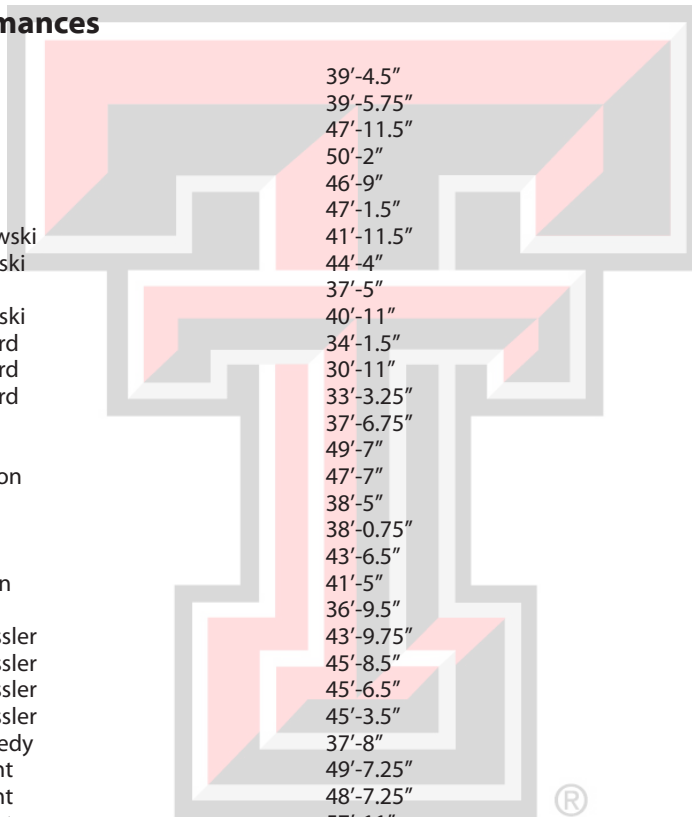

Shot Put

School Record (as of May 17, 2011)

Ifeatu Okafor

17.77 (58'-3.75") set on May 15, 2011

Name	Date	Site	Distance
Ifeatu Okafor	5/15/11	Big 12 Champs	58'-3.75"
Patience Knight	5/8/08	ACU Invite	57'-11'
Patience Knight	6/14/08	NCAA Champ	56'-7.50"
Patience Knight	5/17/08	Big 12 Champ	56'-2.50"
Ifeatu Okafor	4/28/11	Mean Green Invite	55'-8.50"

Year-by-Year Performances

1979	Rose Kuehler	39'-4.5"
1981	Pat Jefferson	39'-5.75"
1982	Early Douglas	47'-11.5"
1983	Early Douglas	50'-2"
1984	Cee Williams	46'-9"
1985	Early Douglas	47'-1.5"
1986	Debbie Rutkowski	41'-11.5"
1987	Debbie Rutkowski	44'-4"
1988	Missy Geisler	37'-5"
1989	Debbie Rutowski	40'-11"
1990	Belinda Prichard	34'-1.5"
1991	Belinda Prichard	30'-11"
1992	Belinda Prichard	33'-3.25"
1993	Kelli Sehon	37'-6.75"
1994	Tabitha Polk	49'-7"
1995	Alicia Thompson	47'-7"
1996	Alexcia Jones	38'-5"
1997	Sipa Finau	38'-0.75"
1998	Sipa Finau	43'-6.5"
1999	Tracy Anderson	41'-5"
2000	Sipa Finau	36'-9.5"
2001	Megan Schuessler	43'-9.75"
2002	Megan Schuessler	45'-8.5"
2003	Megan Schuessler	45'-6.5"
2004	Megan Schuessler	45'-3.5"
2005	Julianne Kennedy	37'-8"
2006	Patience Knight	49'-7.25"
2007	Patience Knight	48'-7.25"
2008	Patience Knight	57'-11"
2009	Patience Knight	54'-11.25"
2010	Ifeatu Okafor	15.83/51'-11.25"
2011	Ifeatu Okafor	58'-3.75"/17.77