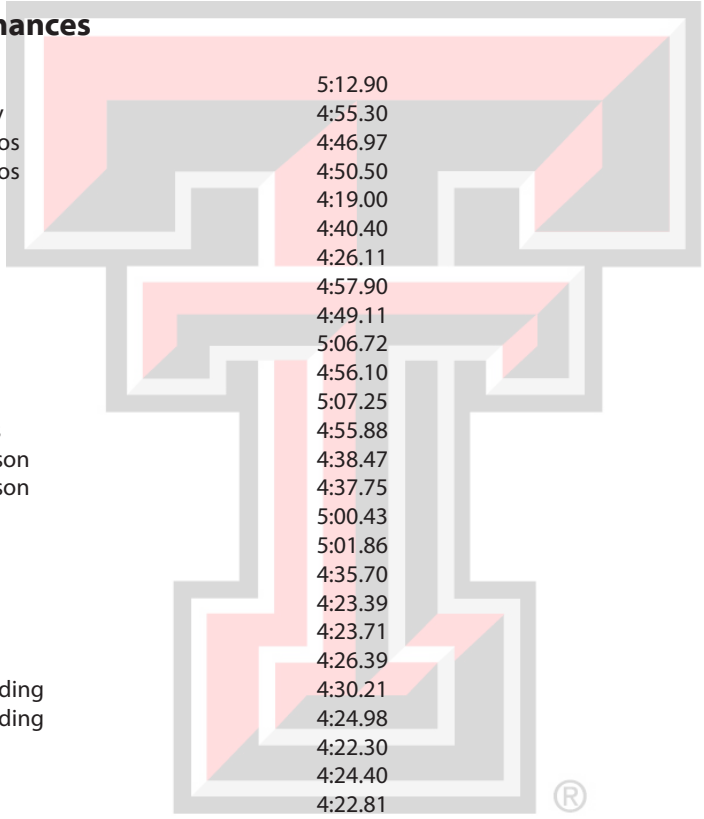

1500 Meters

School Record (as of May 17, 2011)

Sally Kipyego

15:11.88 set on April 19, 2008

Name	Date	Site	Time
Sally Kipyego	6/14/08	NCAA Champ.	4:06.67
Sally Kipyego	5/31/08	Midwest Regional	4:11.79
Sally Kipyego	6/12/08	NCAA Champ.	4:17.48
Maria Medina	5/12/84	SWC Champ.	4:19.0
Caroline Jepleting	4/15/11	Mt. SAC Relays	4:19.77

Year-by-Year Performances

1979	Debra Dixon	5:12.90
1981	C. J. Willoughby	4:55.30
1982	Veronica Cavazos	4:46.97
1983	Veronica Cavazos	4:50.50
1984	Maria Medina	4:19.00
1985	Suzy Martinez	4:40.40
1986	Maria Medina	4:26.11
1987	Lisa Zarate	4:57.90
1988	Margie Bernal	4:49.11
1989	Kim Mudie	5:06.72
1990	Julie Dodd	4:56.10
1991	Cathy Rojo	5:07.25
1992	Michelle Echols	4:55.88
1993	Gunilla Andersson	4:38.47
1994	Gunilla Andersson	4:37.75
1995	Mandy Malouf	5:00.43
1996	Jill Williams	5:01.86
1997	Dawn Charlier	4:35.70
1998	Evette Turner	4:23.39
1999	Leigh Daniel	4:23.71
2000	Evette Turner	4:26.39
2001	Shannon Spaulding	4:30.21
2002	Shannon Spaulding	4:24.98
2003	Brionne Yosten	4:22.30
2004	Brionne Yosten	4:24.40
2005	Brionne Yosten	4:22.81
2006	Irene Kimaiyo	4:29.70
2007	Sally Kipyego	4:21.57
2008	Sally Kipyego	4:06.67
2009	Gladys Kipsang	4:22.47
2010	Caroline Karunde	4:21.81
2011	Caroline Jepleting	4:19.77