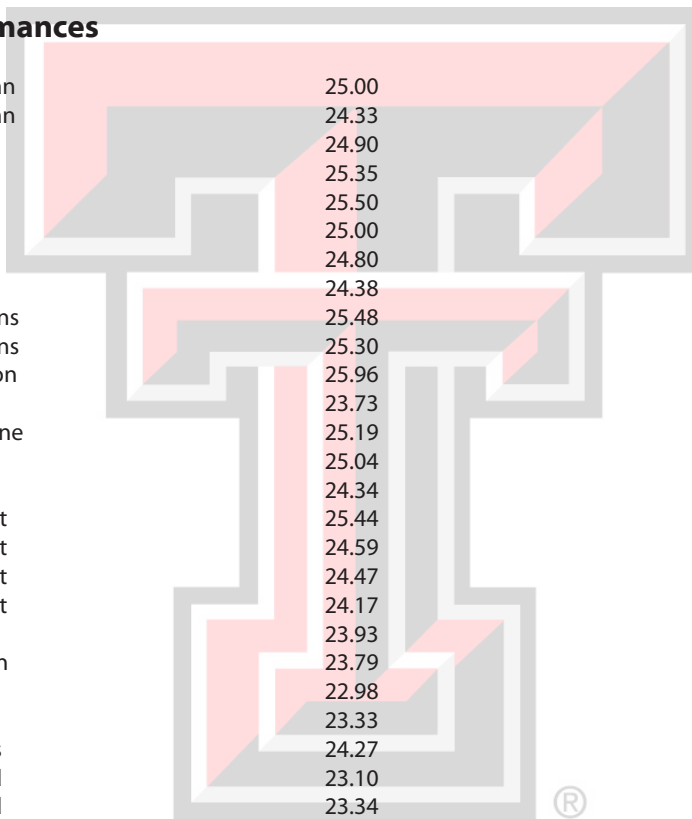

200 Meters

School Record (as of May 17, 2011)

Shereefa Lloyd

23.10 set on May 1, 2004

Name	Date	Site	Time
Candace Jackson	4/2/11	TTU Open	22.89w
Tiffany Green	5/19/01	Big 12 Champ.	22.98
Shereefa Lloyd	4/29/04	Big 12 Champ.	23.10
Terra Evans	4/24/10	Sooner Invite	23.18
Terra Evans	5/28/10	West Prelim	23.24p
Terra Evans	5/29/11	West Prelim	23.25s

Year-by-Year Performances

1979	Falecia Freeman	25.00
1981	Falecia Freeman	24.33
1982	Kana Smith	24.90
1983	Kana Smith	25.35
1984	Patryce Curry	25.50
1985	Patryce Curry	25.00
1986	Cheryl Young	24.80
1987	Cheryl Young	24.38
1988	Veronica Perkins	25.48
1989	Veronica Perkins	25.30
1990	Marchelle Dixon	25.96
1991	Jill Williams	23.73
1992	Stephanie Horne	25.19
1993	Karis Moseley	25.04
1994	Kaneshia Bell	24.34
1995	Jennifer Wright	25.44
1996	Jennifer Wright	24.59
1997	Jennifer Wright	24.47
1998	Jennifer Wright	24.17
1999	Ngozi Iwu	23.93
2000	Sherri Coleman	23.79
2001	Tiffany Green	22.98
2002	Tiffany Green	23.33
2003	Rachelle Evans	24.27
2004	Shereefa Lloyd	23.10
2005	Shereefa Lloyd	23.34
2006	Melissa Branch	24.30
2007	Tori Polk	24.83
2008	Jonisha Boleware	24.07
2009	Jonisha Boleware	23.86
2010	Terra Evans	23.18
2011	Candace Jackson	22.89w