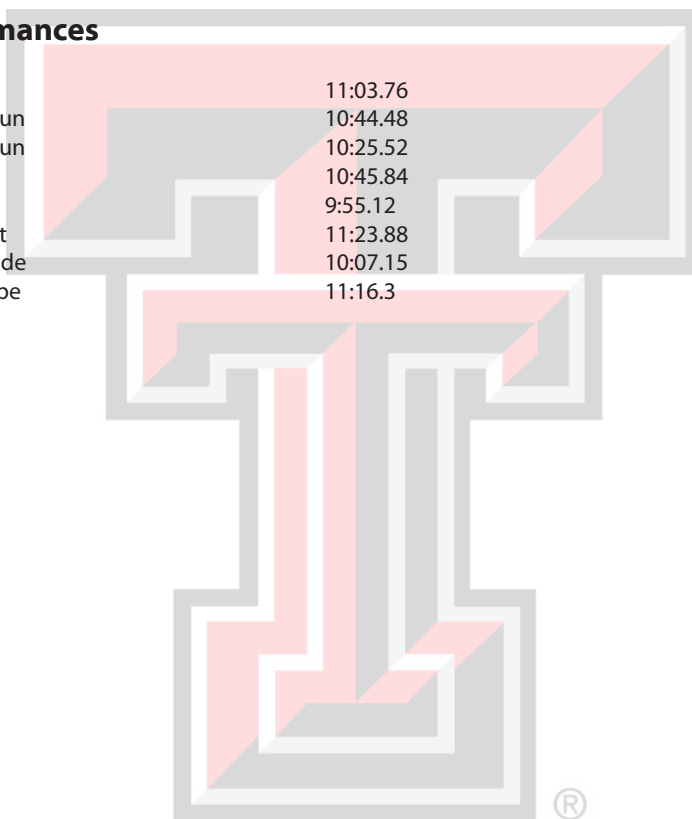

3000M Steeplechase

School Record (as of May 17, 2011)

Irene Kimaiyo

9:55.12 set on May 4, 2008

Name	Date	Site	Time
Irene Kimaiyo	5/4/08	Payton Jordan	9:55.12
Irene Kimaiyo	6/13/08	NCAA Champ	10:05.29
Winrose Karunde	6/9/10	NCAA Champs	10:07.15
Winrose Karunde	5/16/10	Big 12 Champs	10:11.45
Winrose Karunde	5/28/10	West Prelim	10:12.36

Year-by-Year Performances

2003	Katie Leonard	11:03.76
2004	Stefanie Calhoun	10:44.48
2005	Stefanie Calhoun	10:25.52
2007	Katie Leonard	10:45.84
2008	Irene Kimaiyo	9:55.12
2009	Kaci Westervelt	11:23.88
2010	Winrose Karunde	10:07.15
2011	Katherine Priebe	11:16.3