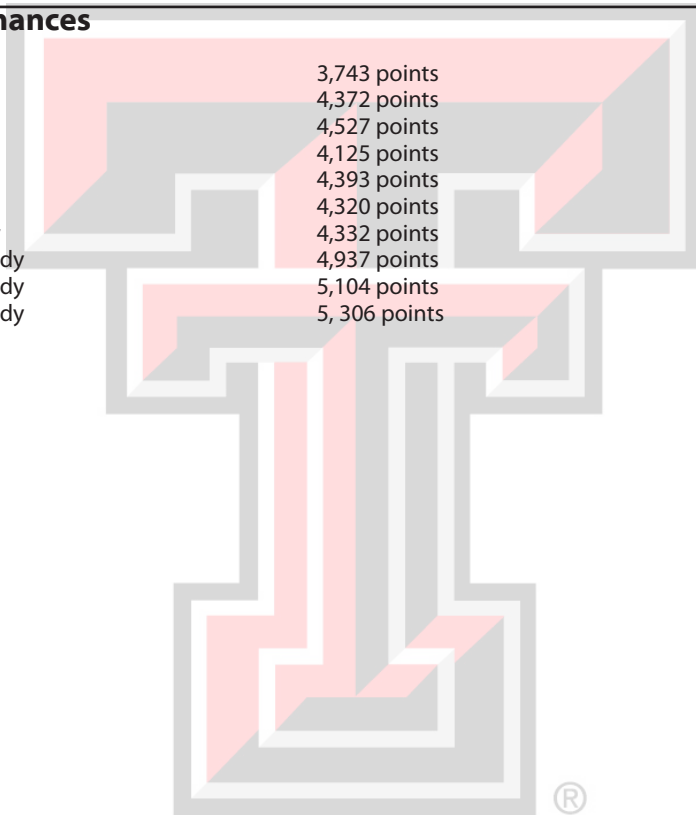

Heptathlon

School Record (as of May 17, 2011)

Julianne Kennedy

5306 pts set on May 12, 2007

Name	Date	Site	Pts.
Julianne Kennedy	5/11-12/07	Big 12 Champ.	5,306
Julianne Kennedy	4/4-5/07	Texas Relays	5,234
Julianne Kennedy	3/22-23/07	Jim Click	5,147
Julianne Kennedy	4/5-8/06	Texas Relays	5,104
Julianne Kennedy	5/12-13/06	Big 12 Champ.	5,081

Year-by-Year Performances

1992	Kim Wulfjen	3,743 points
1994	Brande Brown	4,372 points
1995	Brande Brown	4,527 points
1996	Lori Spurlin	4,125 points
2000	Candice Cole	4,393 points
2001	Bliss Williams	4,320 points
2002	Geralda Dukuly	4,332 points
2005	Julianne Kennedy	4,937 points
2006	Julianne Kennedy	5,104 points
2007	Julianne Kennedy	5,306 points