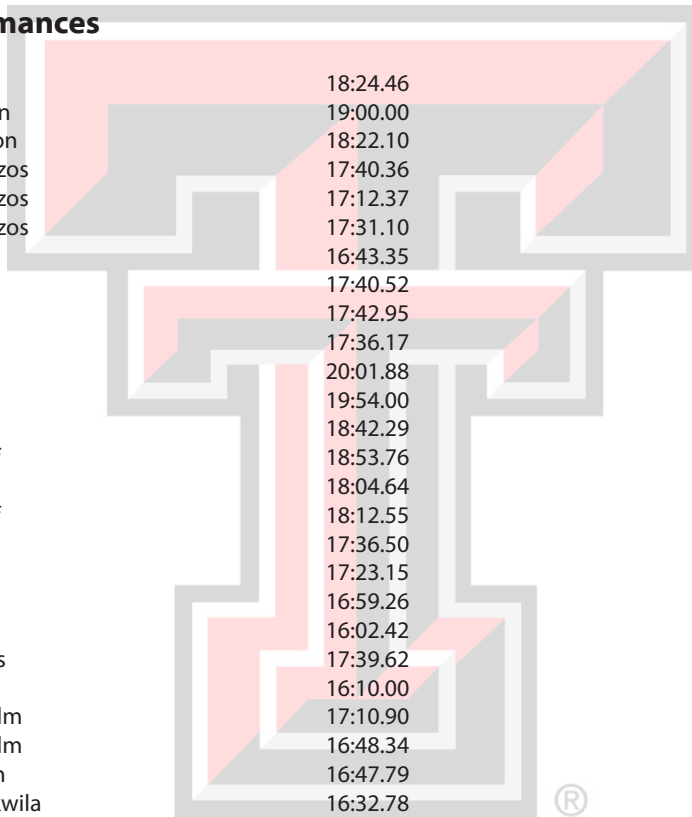

5000 Meters

School Record (as of May 17, 2011)

Sally Kipyego

15:11.88 set on April 18, 2008

Name	Date	Site	Time
Sally Kipyego	4/18/08	Mt. SAC Relays	15:11.88
Sally Kipyego	6/13/08	NCAA Champ	15:15.08
Sally Kipyego	4/13/07	Mt. SAC Relays	15:19.72
Sally Kipyego	6/8/07	NCAA Champ.	15:24.22
Irene Kimaiyo	4/18/08	Mt. SAC Relays	15:43.50

Year-by-Year Performances

1979	Isabel Navarro	18:24.46
1981	Annabell Morin	19:00.00
1982	Shelley Johnson	18:22.10
1983	Veronica Cavazos	17:40.36
1984	Veronica Cavazos	17:12.37
1985	Veronica Cavazos	17:31.10
1986	Maria Medina	16:43.35
1987	Kim Mudie	17:40.52
1988	Kim Mudie	17:42.95
1989	Kim Mudie	17:36.17
1990	Regina Ortega	20:01.88
1991	Regina Ortega	19:54.00
1992	Regina Ortega	18:42.29
1993	Mandy Malouf	18:53.76
1994	Luisa Tam	18:04.64
1995	Mandy Malouf	18:12.55
1996	Luisa Tam	17:36.50
1997	Leigh Daniel	17:23.15
1998	Leigh Daniel	16:59.26
1999	Leigh Daniel	16:02.42
2000	Kristen Koppes	17:39.62
2001	Leigh Daniel	16:10.00
2002	Tracie Akerhielm	17:10.90
2003	Tracie Akerhielm	16:48.34
2004	Brionne Yosten	16:47.79
2005	Violet Chemakwila	16:32.78
2006	Irene Kimaiyo	16:19.58
2007	Sally Kipyego	15:19.72
2008	Sally Kipyego	15:11.88
2009	Lillian Badaru	16:21.29
2010	Caroline Karunde	15:58.43
2011	Michelle Guzman	17:19.44