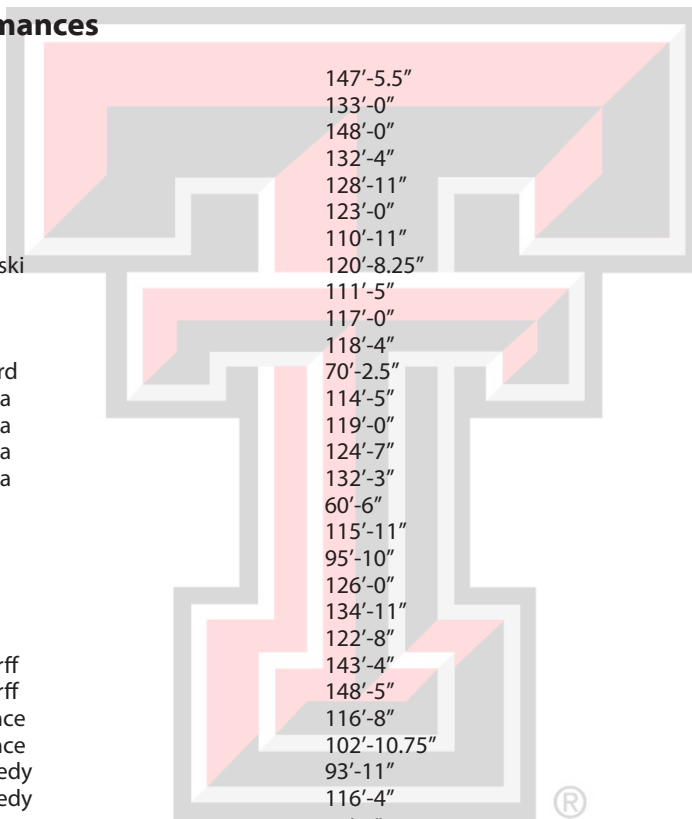

Javelin

School Record (as of May 17, 2011)

Shaya Orendorff

45.24 (148'-5") set on March 29, 2003

Name	Date	Site	Distance
Shaya Orendorff	3/29/03	Texas Tech Invite	148'-5"
Barbara Bell	4/3/82	Texas Relays	148'-0"
Barbara Bell	4/14/79	Texas Tech Invite	147'-5.5"
Barbara Bell	4/17/82	UTEP Invitational	145'-1"
Barbara Bell	3/6/8	Border Olympics	144'-10"

Year-by-Year Performances

1979	Barbara Bell	147'-5.5"
1981	Barbara Bell	133'-0"
1982	Barbara Bell	148'-0"
1983	Early Douglas	132'-4"
1984	Cee Williams	128'-11"
1985	Natalie Lee	123'-0"
1986	Belinda Hatler	110'-11"
1987	Debbie Rutowski	120'-8.25"
1988	Cyd Doherty	111'-5"
1989	Cyd Doherty	117'-0"
1990	Cyd Doherty	118'-4"
1991	Belinda Prichard	70'-2.5"
1992	Michelle Tobola	114'-5"
1993	Michelle Tobola	119'-0"
1994	Michelle Tobola	124'-7"
1995	Michelle Tobola	132'-3"
1996	Lori Spurlin	60'-6"
1997	Crystal Cole	115'-11"
1998	Crystal Cole	95'-10"
1999	Candice Cole	126'-0"
2000	Candice Cole	134'-11"
2001	Candice Cole	122'-8"
2002	Shaya Orendorff	143'-4"
2003	Shaya Orendorff	148'-5"
2004	Whitney Mounce	116'-8"
2005	Whitney Mounce	102'-10.75"
2006	Julianne Kennedy	93'-11"
2007	Julianne Kennedy	116'-4"
2010	Ozie Okolie	49'-4"