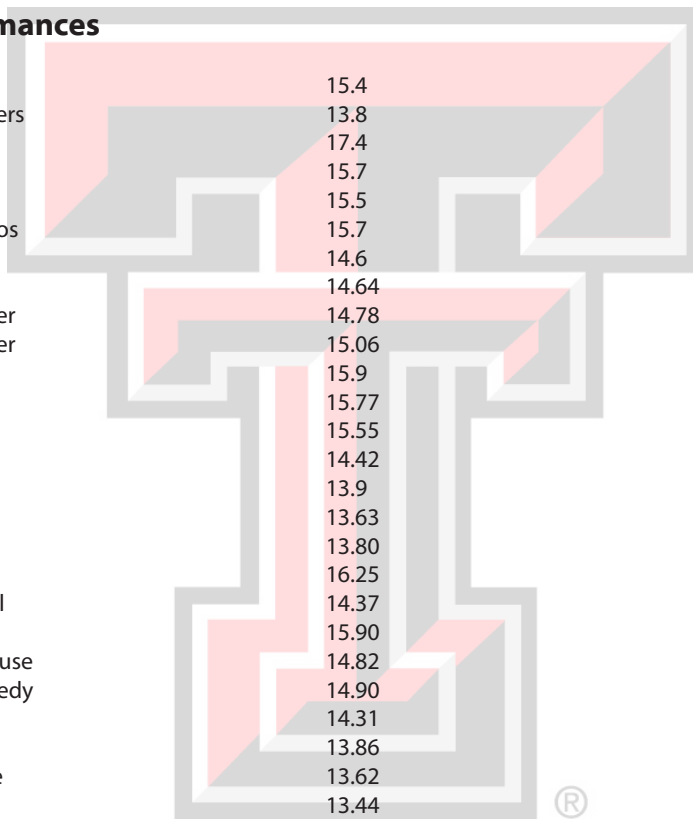

110M Hurdles

School Record (as of May 17, 2011)

Katie Grimes

13.21 set on April 22, 2011

Name	Date	Site	Time
Katie Grimes	4/22/11	TTU Open	13.21
Kelsey Lloyd	3/18/11	TCU Invite	13.25
Kelsey Lloyd	4/9/11	Texas Relays	13.32
Tori Smith	5/28/10	West Prelim	13.33
Tori Smith	5/29/10	West Prelim	13.33

Year-by-Year Performances

1979	LoAnn Phillips	15.4
1981	Veronica Flowers	13.8
1983	Becky Brown	17.4
1984	Gay Gandee	15.7
1985	Gay Gandee	15.5
1986	Yvonne Campos	15.7
1988	Cyd Doherty	14.6
1989	Cyd Doherty	14.64
1990	Rebecca Melber	14.78
1991	Rebecca Melber	15.06
1992	Amie Frescaz	15.9
1993	Amie Frescaz	15.77
1994	Brande Brown	15.55
1995	Ami Peters	14.42
1996	Ami Peters	13.9
1997	Ami Peters	13.63
1998	Ami Peters	13.80
1999	Candice Cole	16.25
2000	Nicole Mitchell	14.37
2001	Candice Cole	15.90
2002	Marissa Allshouse	14.82
2005	Julianne Kennedy	14.90
2006	Tori Smith	14.31
2007	Tori Smith	13.86
2008	Sandra Iwunze	13.62
2009	Tori Smith	13.44
2010	Tori Smith	13.33
2011	Kelsey Lloyd	13.16w
	Katie Grimes	13.21