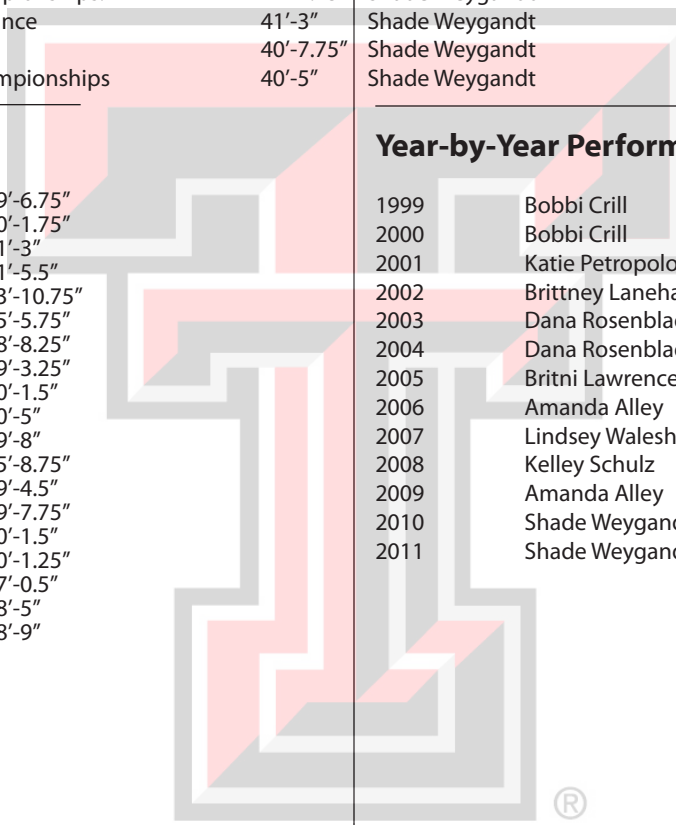

Pole Vault

School Record (as of Feb. 28 2011)

Shade Weygandt

59'-7" set on Jan. 24, 2009

Name	Date	Site	Time
Shade Weygandt	1/22/11	TTU Invite	4.40/14'-5.25"
Shade Weygandt	1/28/11	TAMU Challenge	4.35/14'-3.25"
Shade Weygandt	2/27/10	Big 12 Championships	14'-2.50"
Shade Weygandt	3/5/11	Wash. Last Chance	4.30/14'-1.25"
Shade Weygandt	2/13/10	Texas A&M	13'-11.25"

Year-by-Year Performances

1987	Amanda Banks	39'-6.75"
1988	Amanda Banks	40'-1.75"
1989	Amanda Banks	41'-3"
1990	Amanda Banks	41'-5.5"
1993	Heidi Wilfong	33'-10.75"
1994	Brande Brown	35'-5.75"
1995	Brande Brown	38'-8.25"
1996	Brande Brown	39'-3.25"
1997	Kaneshia Polk	40'-1.5"
1998	Kaneshia Polk	40'-5"
1999	Kaneshia Polk	39'-8"
2001	Bliss Williams	35'-8.75"
2002	Geralda Dukuly	39'-4.5"
2003	Geralda Dukuly	39'-7.75"
2004	Geralda Dukuly	40'-1.5"
2005	Geralda Dukuly	40'-1.25"
2007	Veronica DiLullo	37'-0.5"
2009	Veronica DiLullo	38'-5"
2010	Veronica DiLullo	38'-9"

Year-by-Year Performances

1999	Bobbi Crill	11'-1.75"
2000	Bobbi Crill	11'-1.75"
2001	Katie Petropolous	9'-8"
2002	Brittney Lanehart	10'-4.25"
2003	Dana Rosenblatt	11'-10"
2004	Dana Rosenblatt	12'-7.5"
2005	Britni Lawrence	13'-1.5"
2006	Amanda Alley	12'-11.5"
2007	Lindsey Walesheck	13'-5.25"
2008	Kelley Schulz	13'-1"
2009	Amanda Alley	13'-3.75"
2010	Shade Weygandt	14'-2.50"
2011	Shade Weygandt	4.40/14'-5.25"