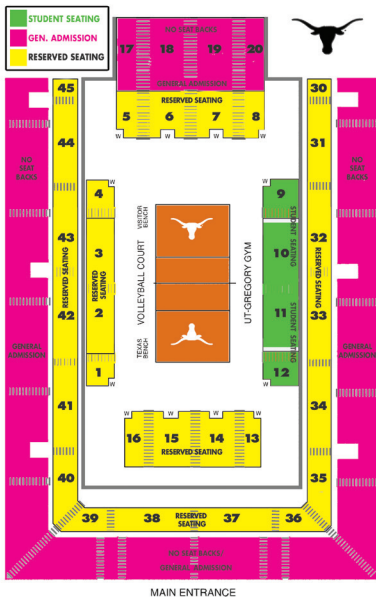

LONGHORN SCOREBOARD

Official E-Newsletter of Texas Athletics. Receive special articles, insights and promotions from UT Athletics. Sign up today at TexasSports.com for FREE!

TIME WARNER CABLE LONGHORNS KIDS CLUB

FREE admission to more than 100 UT Athletic events plus a T-Shirt, Newsletter, Prize Pack, parties and more! Sign up today at LonghornsKidsClub.com.

PARKING

Parking for Texas Volleyball matches is available at UT's Brazos Garage (M.L.K. Blvd. at Brazos, just a few blocks south of Gregory Gym) and surrounding areas (except as restricted by parking signs; charges may apply).