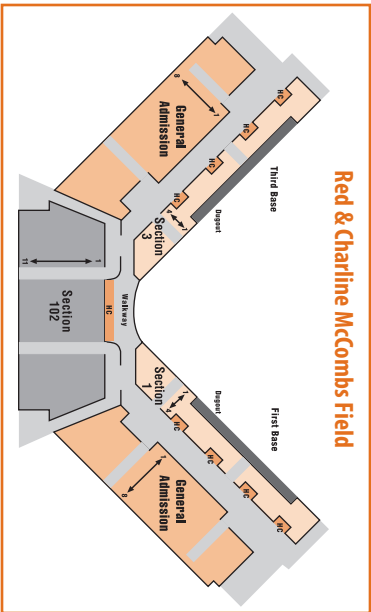

Red & Charline McCombs Field

MOBILE MESSAGING

Stay connected to the Longhorns by signing up to receive breaking news, special offers and exclusive content delivered straight to your wireless phone. Text HORNS to 51234. (Message and data rates may apply. Text HELP for help. Text STOP to cancel.)

TIME WARNER CABLE LONGHORNS KIDS CLUB

Expanded Longhorns Kids Club! Two great membership packages to choose from. Each includes FREE admission to more than 100 UT Athletics home events, T-shirt, newsletters, special parties, and more. Visit LonghornsKidsClub.com for more info.

LONGHORN SCOREBOARD

Official E-Newsletter of Texas Athletics. Receive special articles, insights and promotions from UT Athletics. Sign up today at TexasSports.com for FREE!

FAN GUIDES

Everything you need to know about UT Softball games and more! Go to TexasSports.com today.