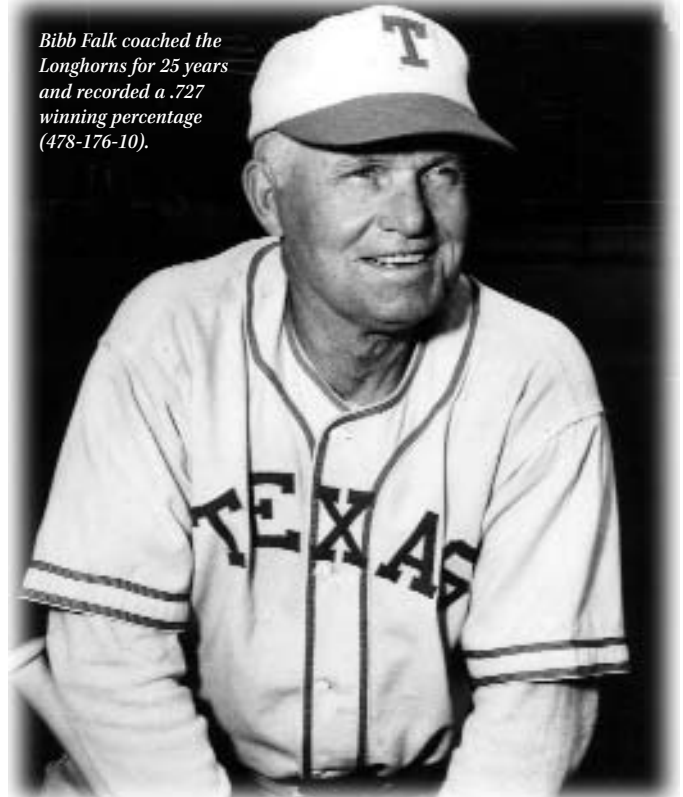

Bibb Falk coached the Longhorns for 25 years and recorded a .727 winning percentage (478-176-10).

Year	Coach	Captain(s)	Collegiate			Overall			Conf. Winner
			W	L	T	W	L	T	
1925	William J. Disch	H.W. Kibbie	16	4	1	18	7	1	Texas^
1926	William J. Disch	Clyde Pratt	13	2	0	13	3	0	Texas^
1927	William J. Disch	Ed Olle	16	4	0	16	6	1	Texas^
1928	William J. Disch	Posty Allen	17	4	0	17	6	0	Texas^
1929	William J. Disch	Meredith Hopkins	18	4	1	18	7	1	Texas^
1930	William J. Disch	M. Frank Higgins	20	4	0	20	8	0	Texas^
1931	William J. Disch	Van Lamm & Minton White	10	2	0	12	6	0	Texas A&M^
1932	William J. Disch	Raymond Ater	11	5	0	12	8	0	Texas^
1933	William J. Disch	Ernest Koy	13	3	0	17	5	0	TCU^
1934	William J. Disch	Clyde McDowell	8	5	0	13	8	0	Texas A&M^
1935	William J. Disch	Buster Baebel	11	3	0	19	5	0	Texas^
1936	William J. Disch	Norman Branch	12	2	0	18	4	0	Texas^
1937	William J. Disch	Lloyd Rigby	11	6	0	13	11	0	Texas A&M^
1938	William J. Disch	Leroy Westerman	12	4	0	13	10	0	Texas^
1939	William J. Disch	Jack Conway	16	2	0	18	6	0	Texas^
1940	Bibb Falk	Clarence Pfeil	15	4	0	20	4	0	Texas^
1941	Bibb Falk	Pete Layden	14	3	0	16	7	0	Texas^
1942	Bibb Falk	Jack Stone	11	4	0	13	6	0	Texas A&M^
1943	Blair Cherry	Grady Hatton	6	2	0	10	7	0	Texas/A&M^
1944	Blair Cherry	Bob Campbell	7	3	0	8	10	0	*None^
1945	Blair Cherry	Zeke Wilemon	11	1	0	12	6	0	Texas^
1946	Bibb Falk	Game Captains	19	2	0	20	4	0	Texas^
1947	Bibb Falk	None	19	2	0	20	4	0	Texas^
1948	Bibb Falk	None	18	1	0	20	2	0	Texas^
1949+	Bibb Falk	None	22	4	0	23	7	0	Texas^
1950+	Bibb Falk	None	24	4	0	27	6	0	Texas^
1951	Bibb Falk	None	15	4	0	17	6	0	Texas/A&M^
1952	Bibb Falk	None	19	9	0	19	9	0	Texas^
1953	Bibb Falk	None	24	7	1	25	7	1	Texas/SMU^
1954	Bibb Falk	None	15	7	2	17	7	2	Texas^