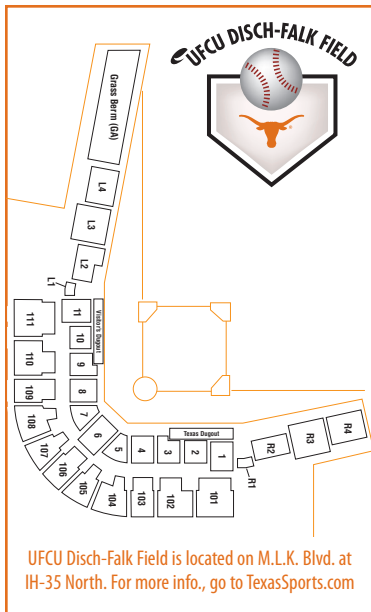

MOBILE MESSAGING

Stay connected to the Longhorns by signing up to receive breaking news, special offers and exclusive content delivered straight to your wireless phone. Text HORNS to 51234. (Message and data rates may apply. Text HELP for help. Text STOP to cancel.)

TIME WARNER CABLE LONGHORNS KIDS CLUB

Expanded Longhorns Kids Club! Two great membership packages to choose from. Each includes FREE admission to more than 100 UT Athletics home events, T-shirt, newsletters, special parties, and more. Visit LonghornsKidsClub.com for more info.

LONGHORN SCOREBOARD

Official E-Newsletter of Texas Athletics. Receive special articles, insights and promotions from UT Athletics. Sign up today at TexasSports.com for FREE!

FAN GUIDES

Everything you need to know about UT Baseball games and more! Go to TexasSports.com today.

FURNITURE • ELECTRONICS
APPLIANCES • COMPUTERS

Credit is hard...

Aaron's®

is easy!

800.950.7368 aarons.com
OVER 1800 LOCATIONS NATIONWIDE • 120 DAYS SAME AS CASH

Sophomore
Erich Weiss

TEXAS

2012 BASEBALL