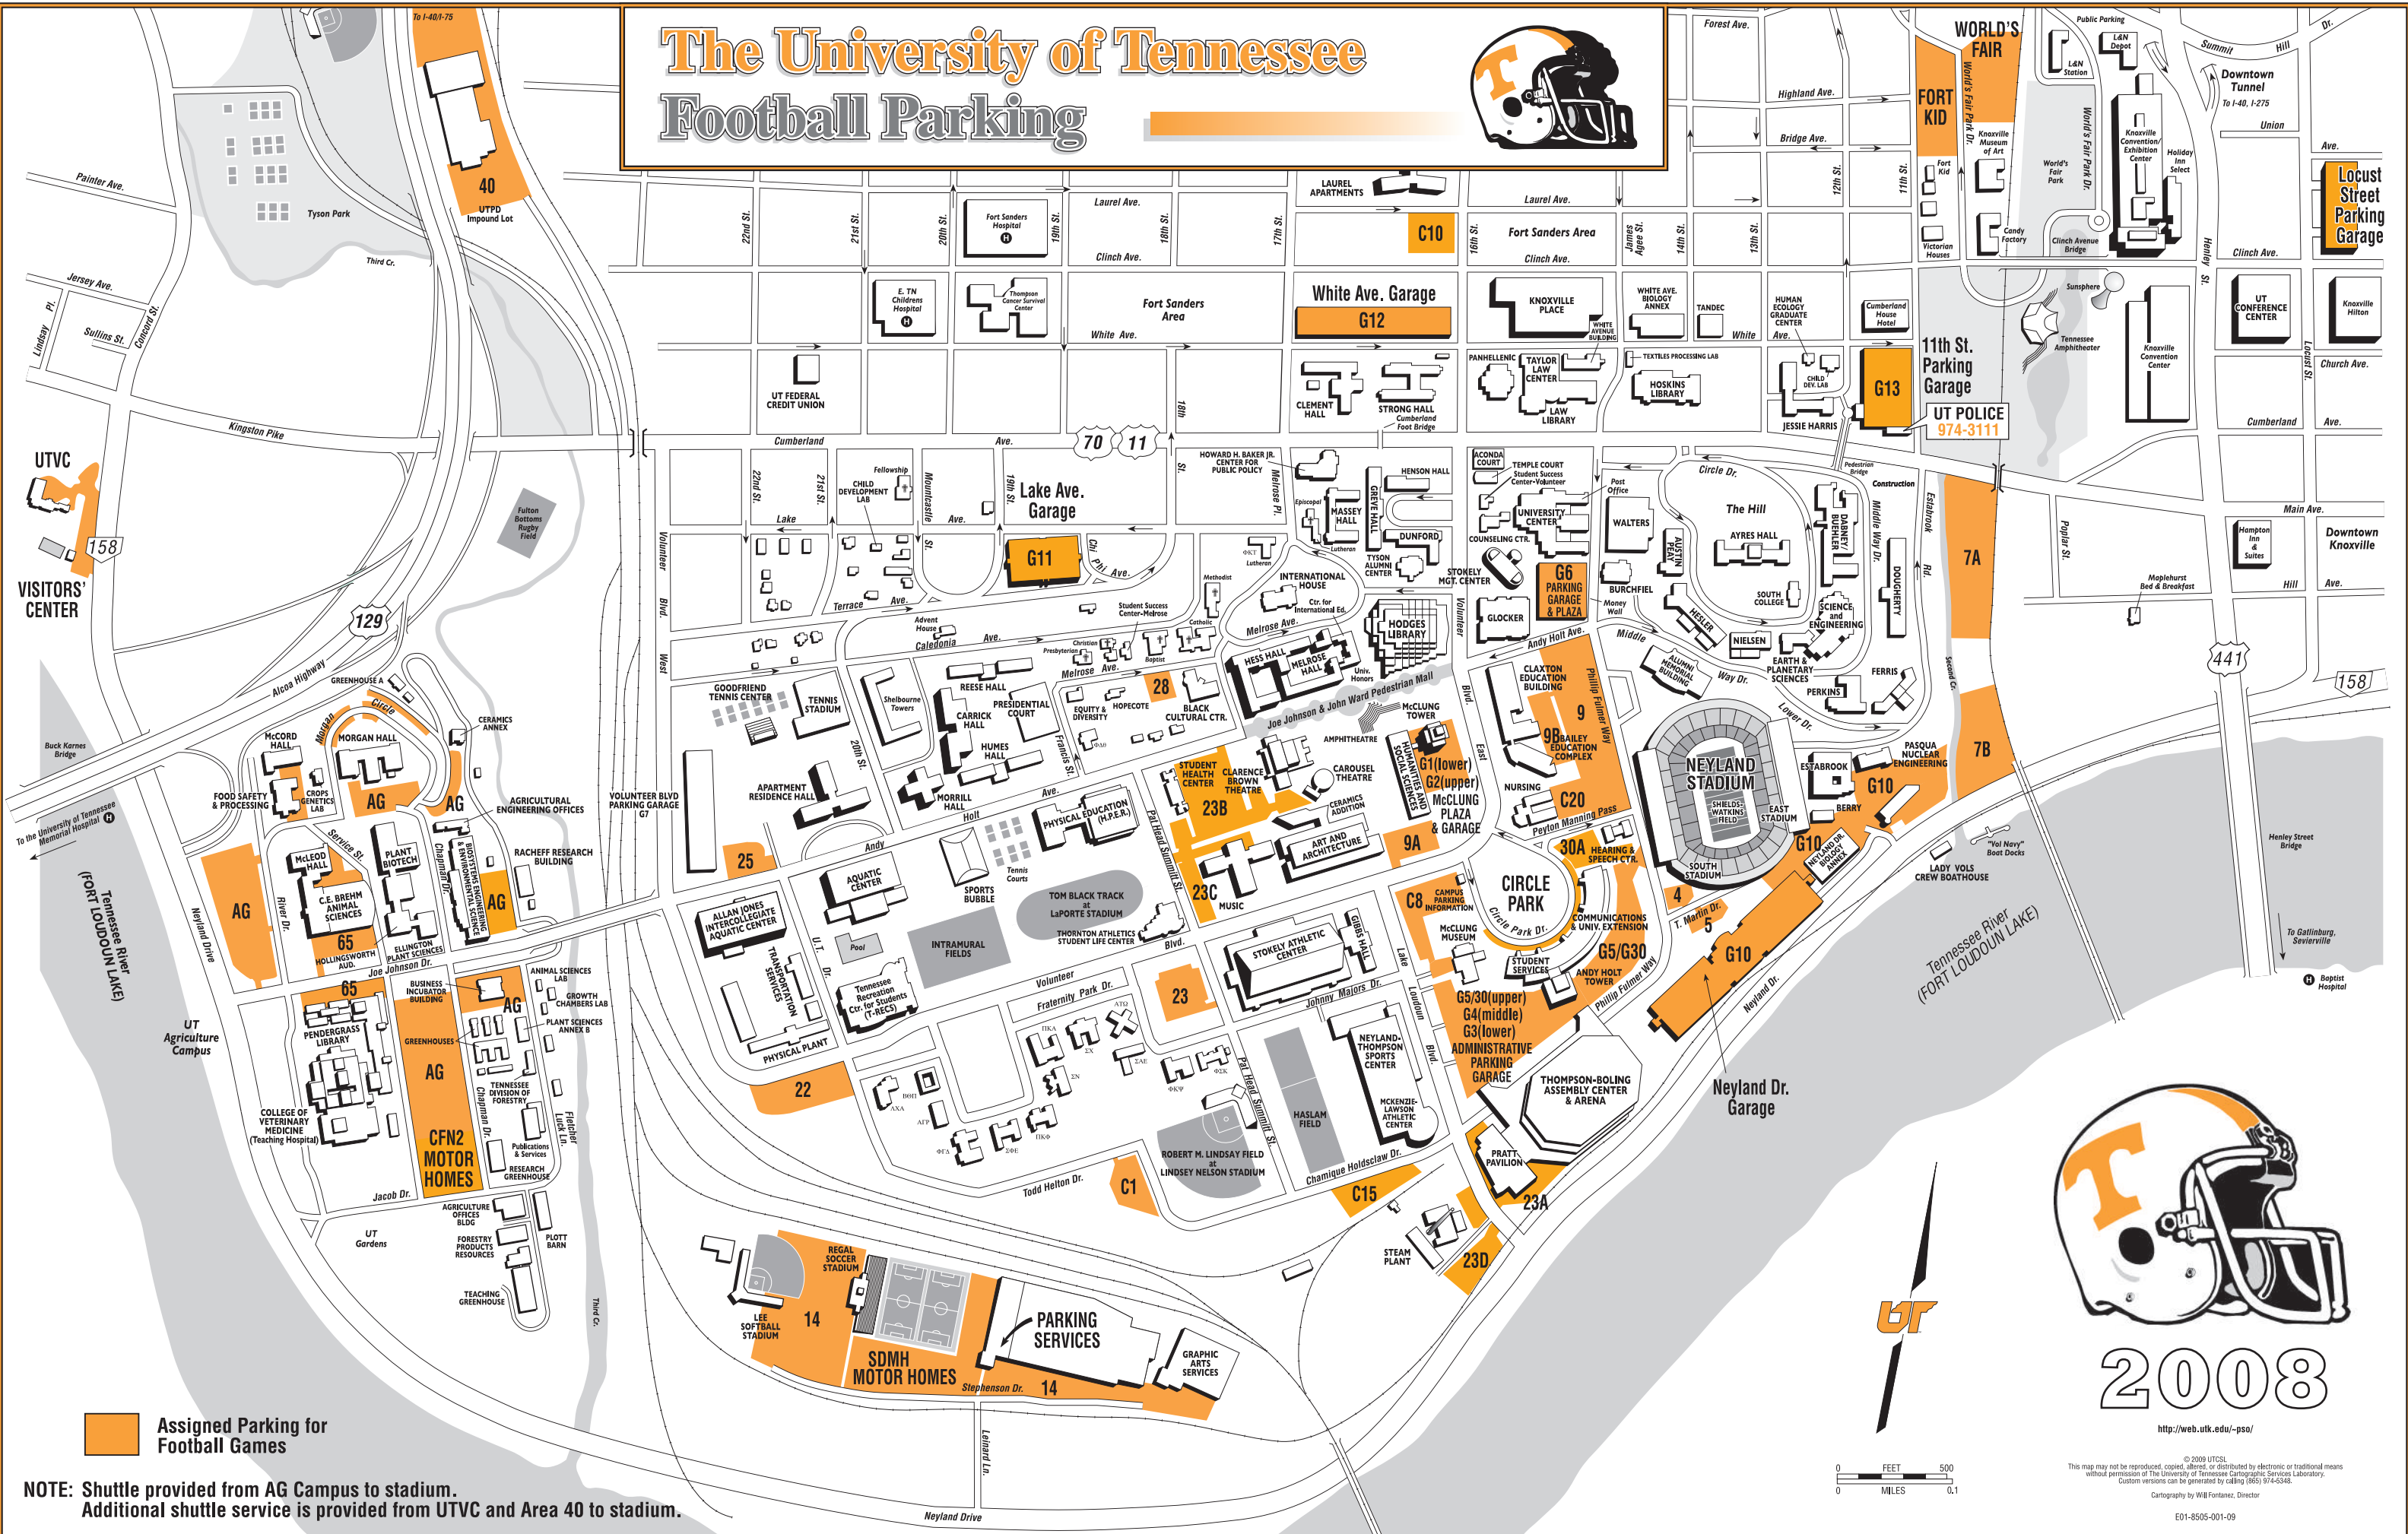

The University of Tennessee Football Parking

Assigned Parking for Football Games

NOTE: Shuttle provided from AG Campus to stadium.
Additional shuttle service is provided from UTV and Area 40 to stadium.