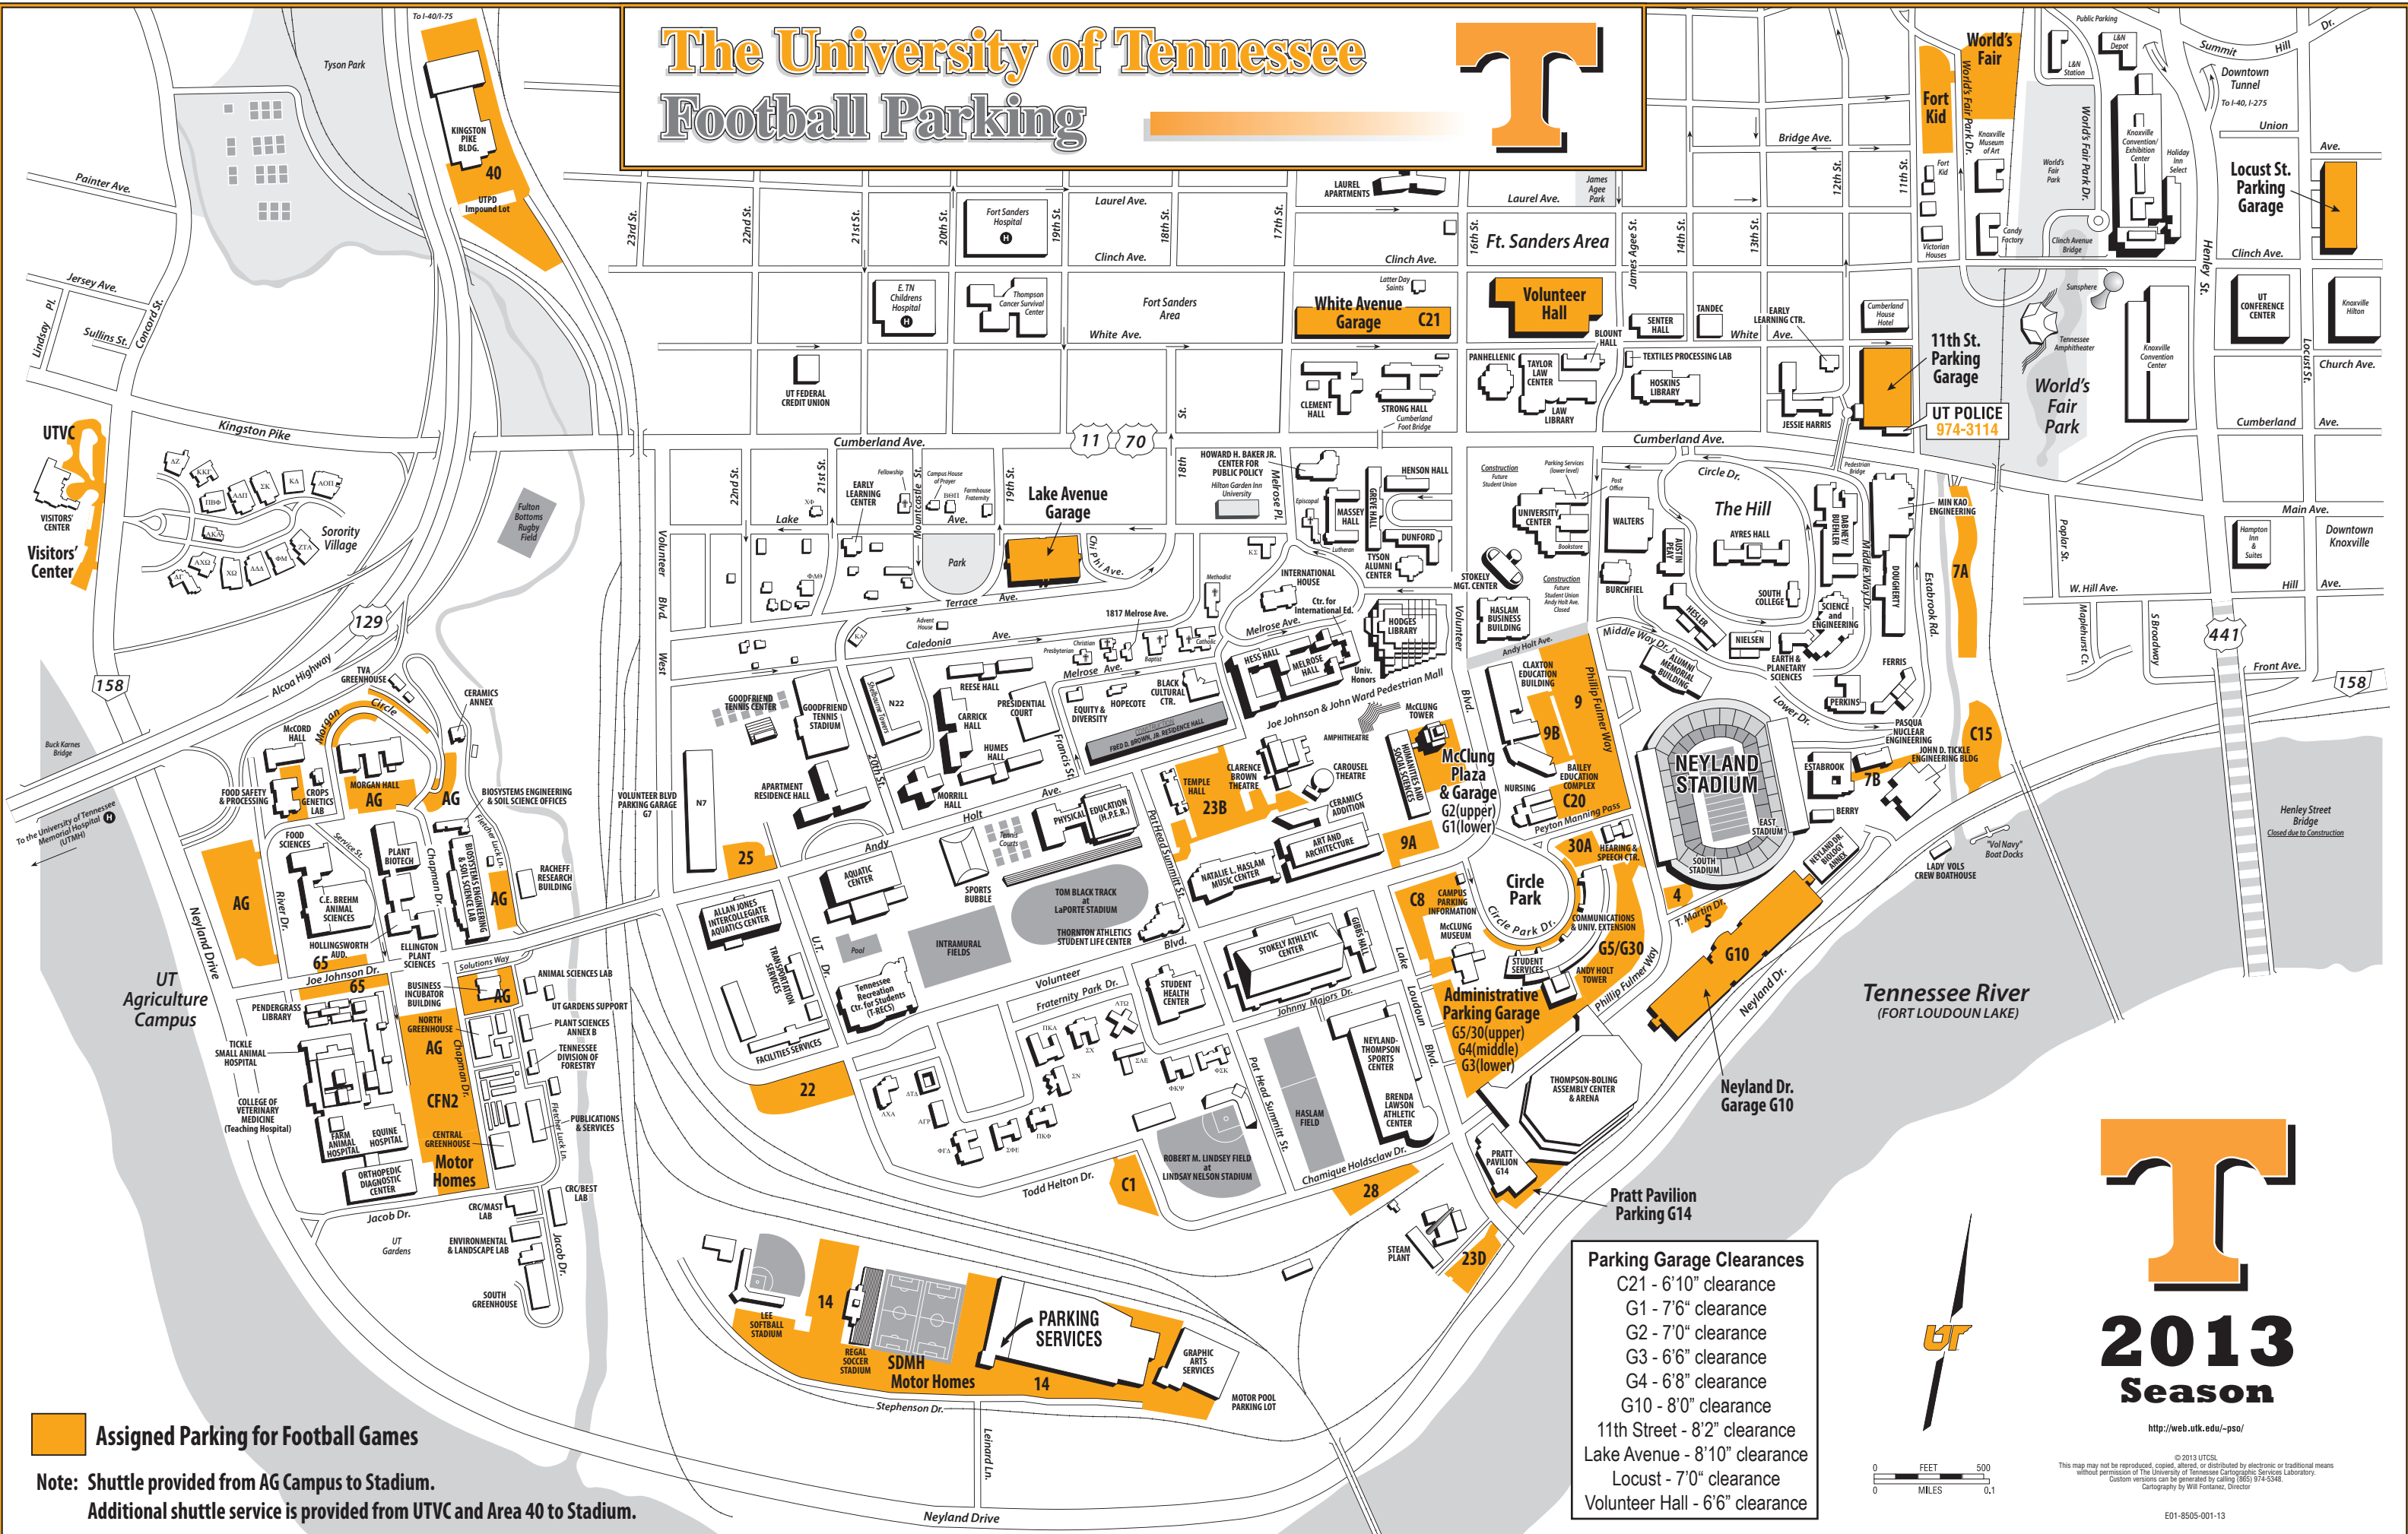

The University of Tennessee Football Parking

Assigned Parking for Football Games

Note: Shuttle provided from AG Campus to Stadium.
Additional shuttle service is provided from UTV and Area 40 to Stadium.

Parking Garage Clearances

- C21 - 6'10" clearance
- G1 - 7'6" clearance
- G2 - 7'0" clearance
- G3 - 6'6" clearance
- G4 - 6'8" clearance
- G10 - 8'0" clearance
- 11th Street - 8'2" clearance
- Lake Avenue - 8'10" clearance
- Locust - 7'0" clearance
- Volunteer Hall - 6'6" clearance