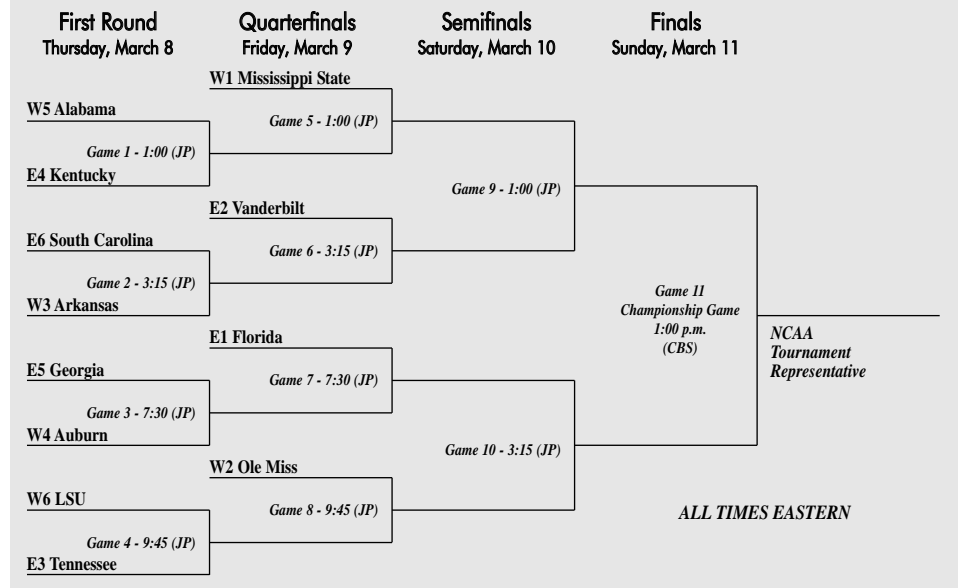

TENNESSEE BASKETBALL

Tennessee In The SEC Tournament

The Vols are 54-42 all-time in the SEC Tournament ... Since the tournament was renewed in 1979, the Vols are 19-27 ... Tennessee's four SEC Tournament titles are the third-most of any league member ... Only Kentucky (25) and Alabama (6) have won the tournament more times ... Only Kentucky (109 wins) and Alabama (55) have more SEC Tournament victories.

Tennessee As The East's No. 3 Seed

The Vols are the SEC East's No. 3 seed for the fourth time since league expansion in 1992 ... The Vols also earned the East's third seed in 1992, 1998 and 2003 ... UT is 2-3 as the third seed.

Tennessee Against The Seeds

Tennessee is 1-0 all-time against the SEC West's No. 6 seed in the SEC Tournament ... UT's only meeting with the West's sixth seed was in 1998 when the Vols defeated LSU 72-65 in Birmingham.

Vols In Atlanta

The Vols are 7-10 all-time in the SEC Tournament when it is played in Atlanta ... UT is 25-42 all-time when playing in Atlanta ... Since 1964-65 the Vols are 8-9 when playing in Atlanta.

Looking At LSU

LSU finished the season by winning two of its last three games, including a victory over a team ranked in the top five in the Associated Press poll ... The Tigers are 16-14 on the season and 5-11 in SEC play ... LSU upset No. 3 Florida 66-56 Feb. 24 in Baton Rouge ...

2007 SEC Tournament Bracket

After a loss at Auburn Feb. 28, the Tigers bounced back with a 61-52 victory over South Carolina to conclude the regular season ... Glen Davis, who had been sidelined for three games with a right quadriceps strain, returned to action with 11 points and seven rebounds against the Gamecocks ... Davis leads the Tigers with 17.8 points and and SEC-best 10.4 rebounds per game ... The 6-foot-9 Davis leads the SEC with 3.74 offensive rebounds per game ... Tasmin Mitchell is second on the squad with 14.7

points and 6.0 rebounds ... LSU ranks second in the SEC by allowing just 62.0 point per game ... The Tigers own a +5.7 rebounding margin ... John Brady is 183-125 in his 10th season in Baton Rouge and 272-202 in his 16th year as a head coach.

Tennessee's Results In The SEC Tournament

Year	Site	UT Seed	Opponent	Result
1933	Atlanta	--	Georgia Tech	W, 30-24
	Atlanta	--	LSU	L, 43-55
1934	Atlanta	--	Auburn	W, 43-26
	Atlanta	--	LSU	W, 42-35
	Atlanta	--	Alabama	L, 26-29
1935	No Tournament			
1936	Knoxville	--	Auburn	W, 43-25
	Knoxville	--	Kentucky	W, 39-28
	Knoxville	--	Alabama*	W, 29-25
1937	Knoxville	--	Georgia	W, 35-11
	Knoxville	--	Alabama	W, 42-25
	Knoxville	--	Kentucky*	L, 25-39
1938	Baton Rouge	--	Mississippi State	W, 41-34
	Baton Rouge	--	Mississippi	L, 40-45
1939	Knoxville	--	Auburn	W, 49-35
	Knoxville	--	Vanderbilt	W, 39-36
	Knoxville	--	Kentucky*	L, 38-46
1940	Knoxville	--	Georgia Tech	W, 55-43
	Knoxville	--	Florida	W, 42-32
	Knoxville	--	Kentucky	L, 29-30
1941	Louisville	--	Mississippi State	W, 35-29
	Louisville	--	Georgia	W, 41-39
	Louisville	--	Florida	W, 47-26
	Louisville	--	Kentucky*	W, 36-33
1942	Louisville	--	Georgia	W, 62-50
	Louisville	--	Mississippi State	W, 50-40
	Louisville	--	Alabama	L, 18-21
1943	Louisville	--	Vanderbilt	W, 41-31
	Louisville	--	LSU	W, 52-34
	Louisville	--	Kentucky*	W, 33-30
1944	No Team			
1945	Louisville	--	Mississippi	W, 59-37
	Louisville	--	Auburn	W, 56-24
	Louisville	--	Georgia Tech	W, 41-37
	Louisville	--	Kentucky*	L, 35-39