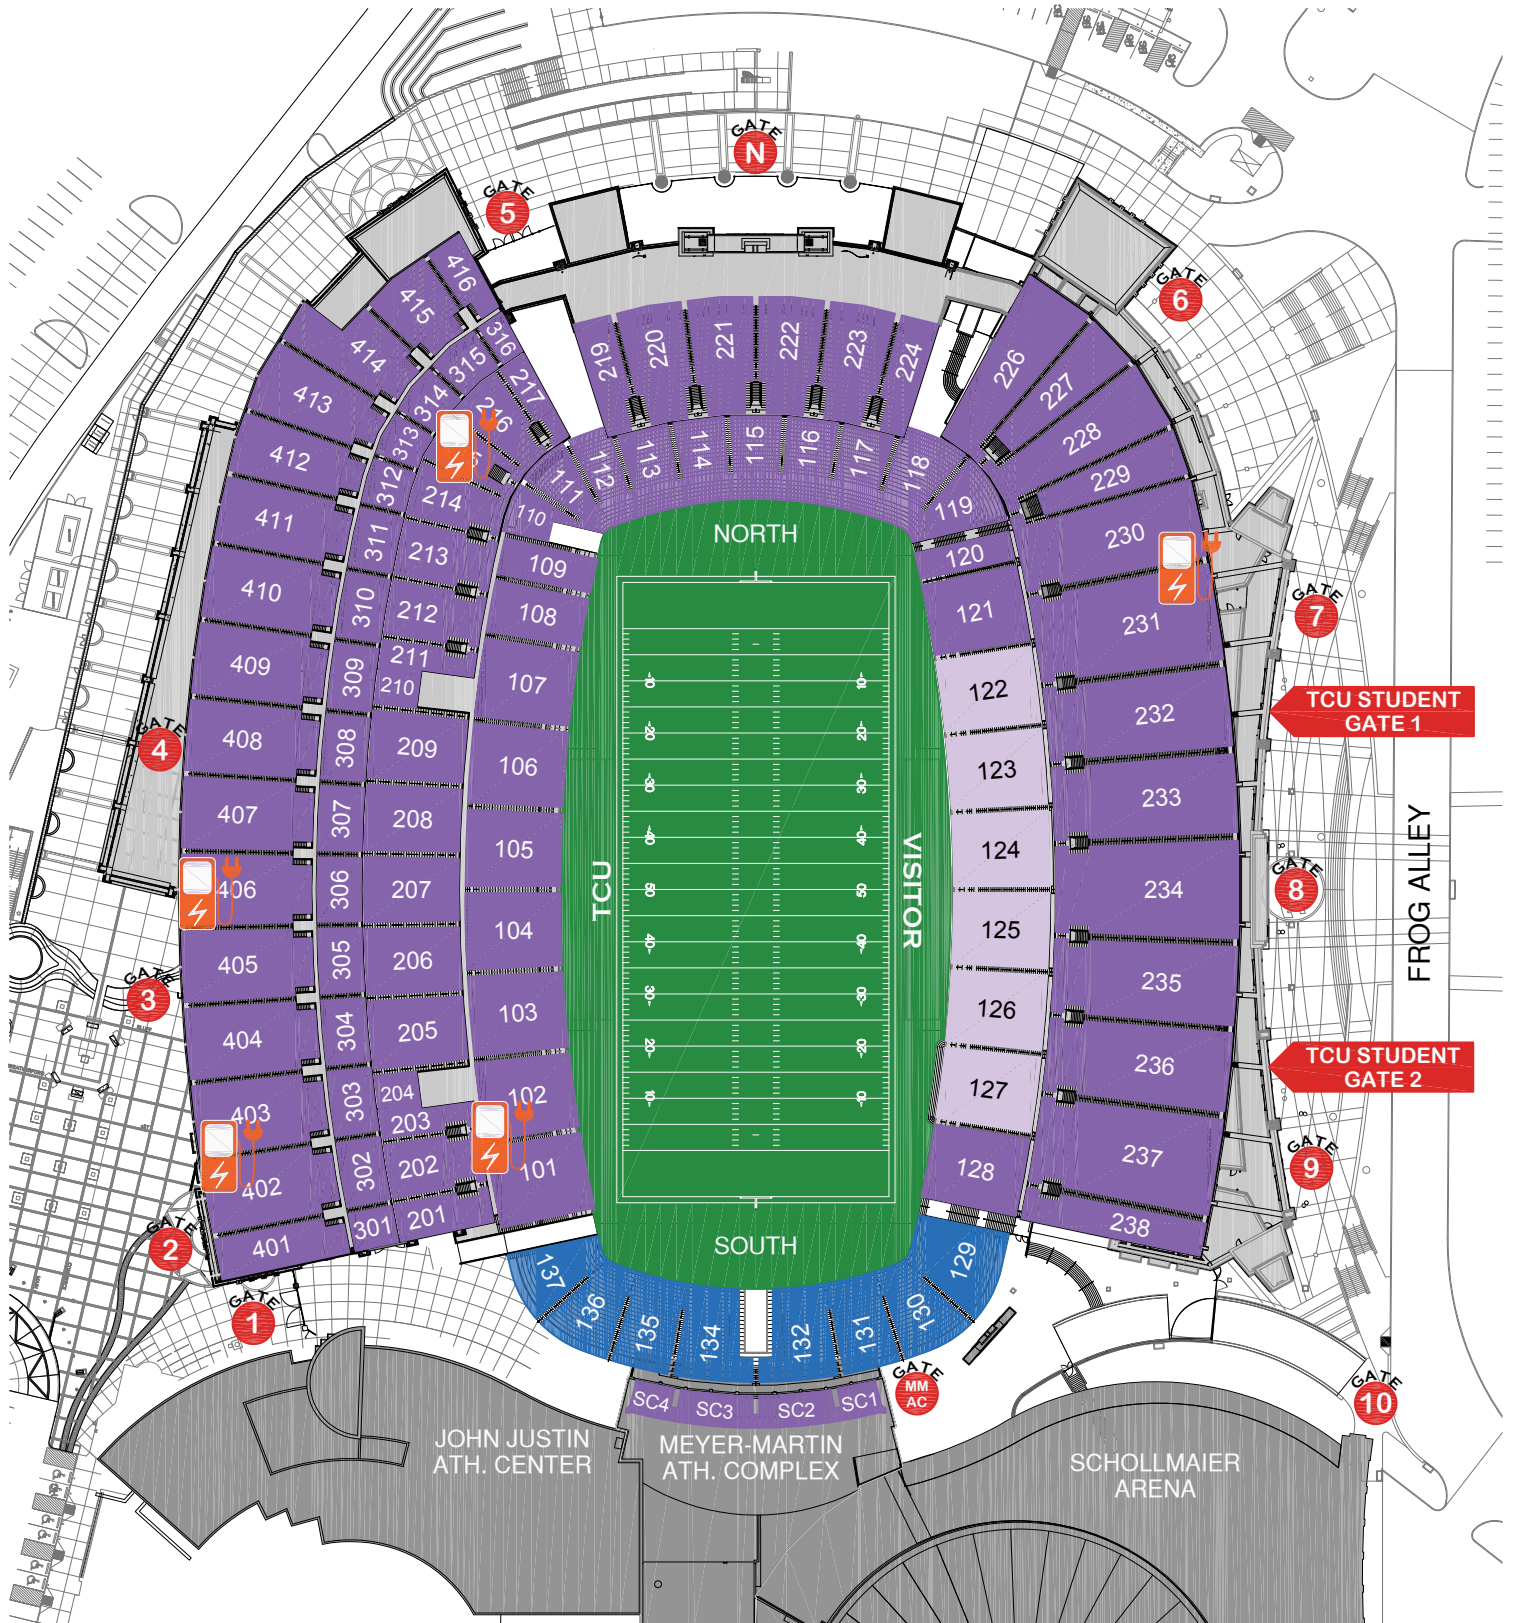

# AMON G. CARTER STADIUM

## W.A. "MONTY & TEX" MONCRIEF FIELD

### SEATING LEGEND

RESERVED

TCU STUDENT

GENERAL ADMISSION