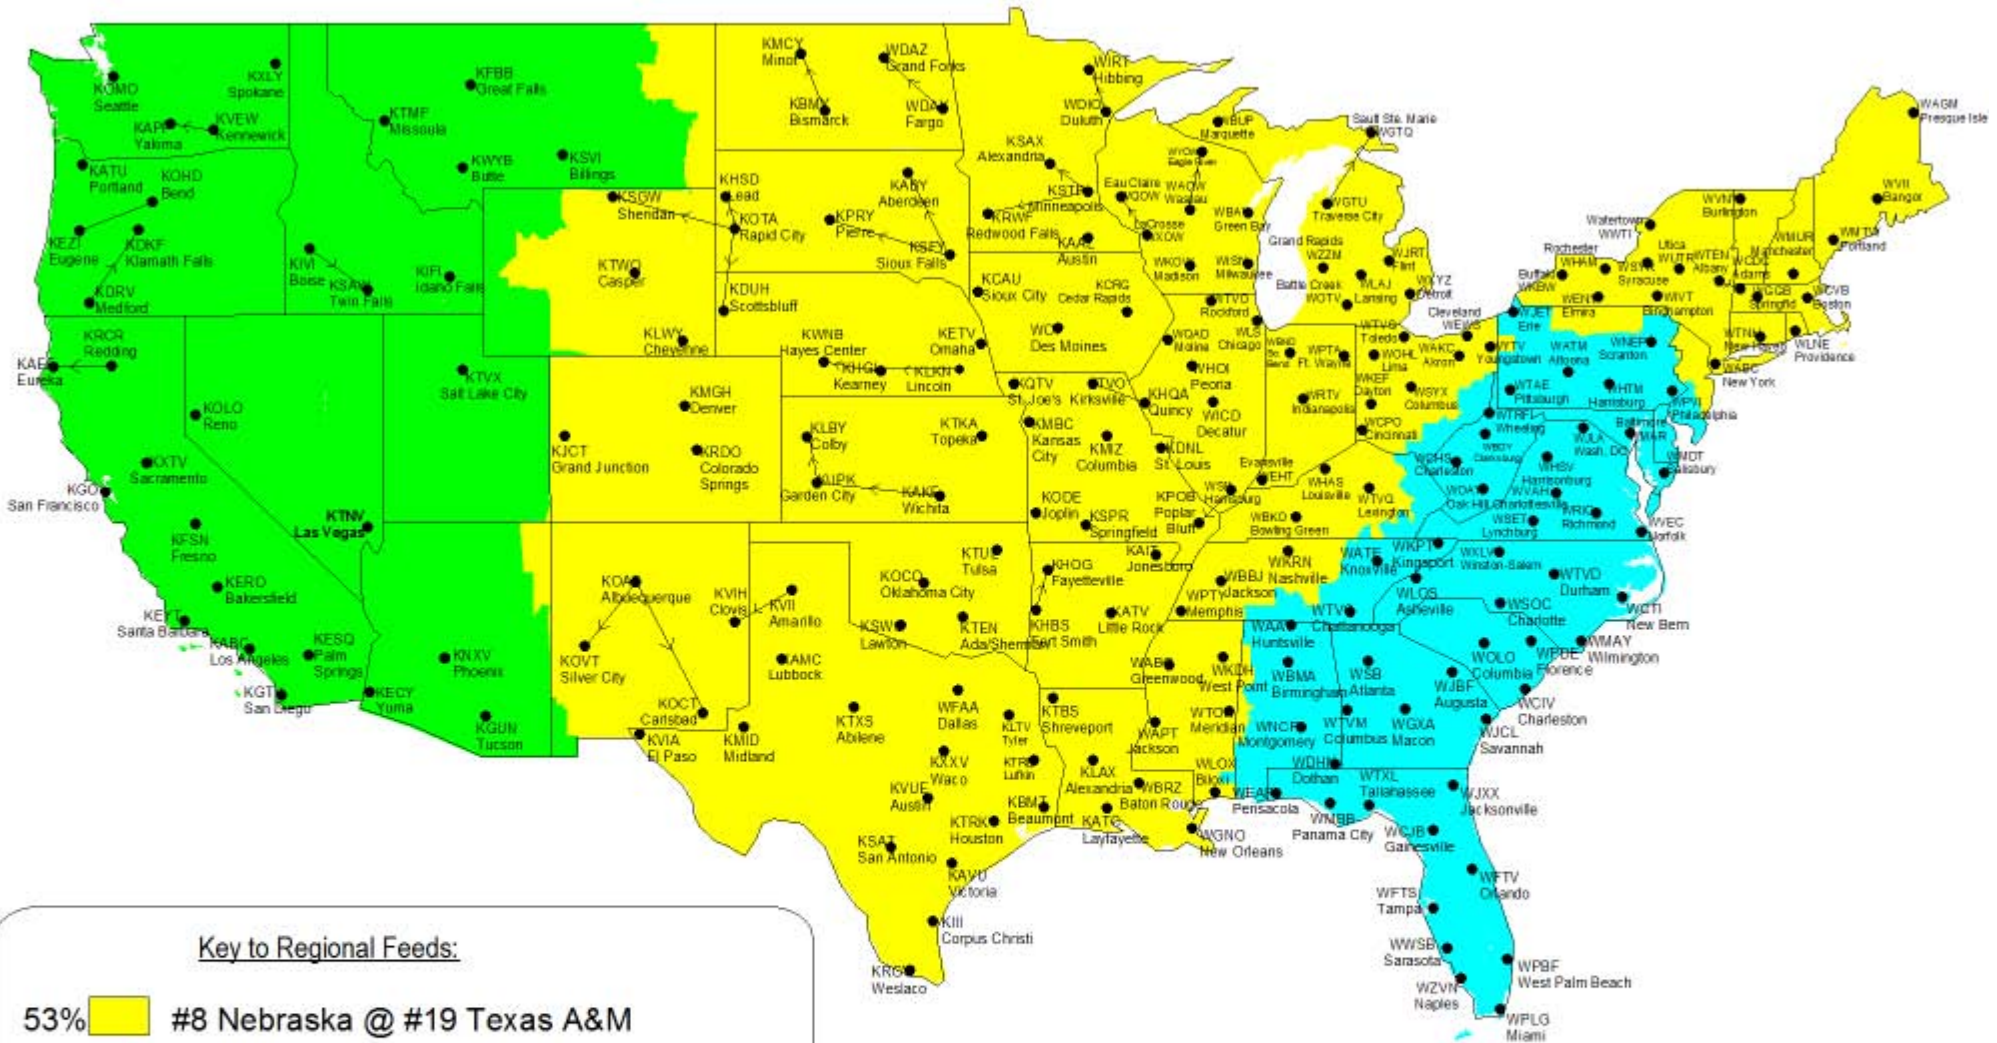

ESPN on ABC - Saturday Night Football Presented by Southwest Airlines
#8 Nebraska @ #19 Texas A&M, #25 Florida State @ Maryland, USC @ Oregon St
Saturday, November 20, 2010 8:00 - 11:30 PM ET / 5:00 - 8:30 PM PT

Key to Regional Feeds:

53% #8 Nebraska @ #19 Texas A&M

28% #25 Florida State @ Maryland

19% USC @ Oregon St.

Alaska and Hawaii will receive USC @ Oregon St.