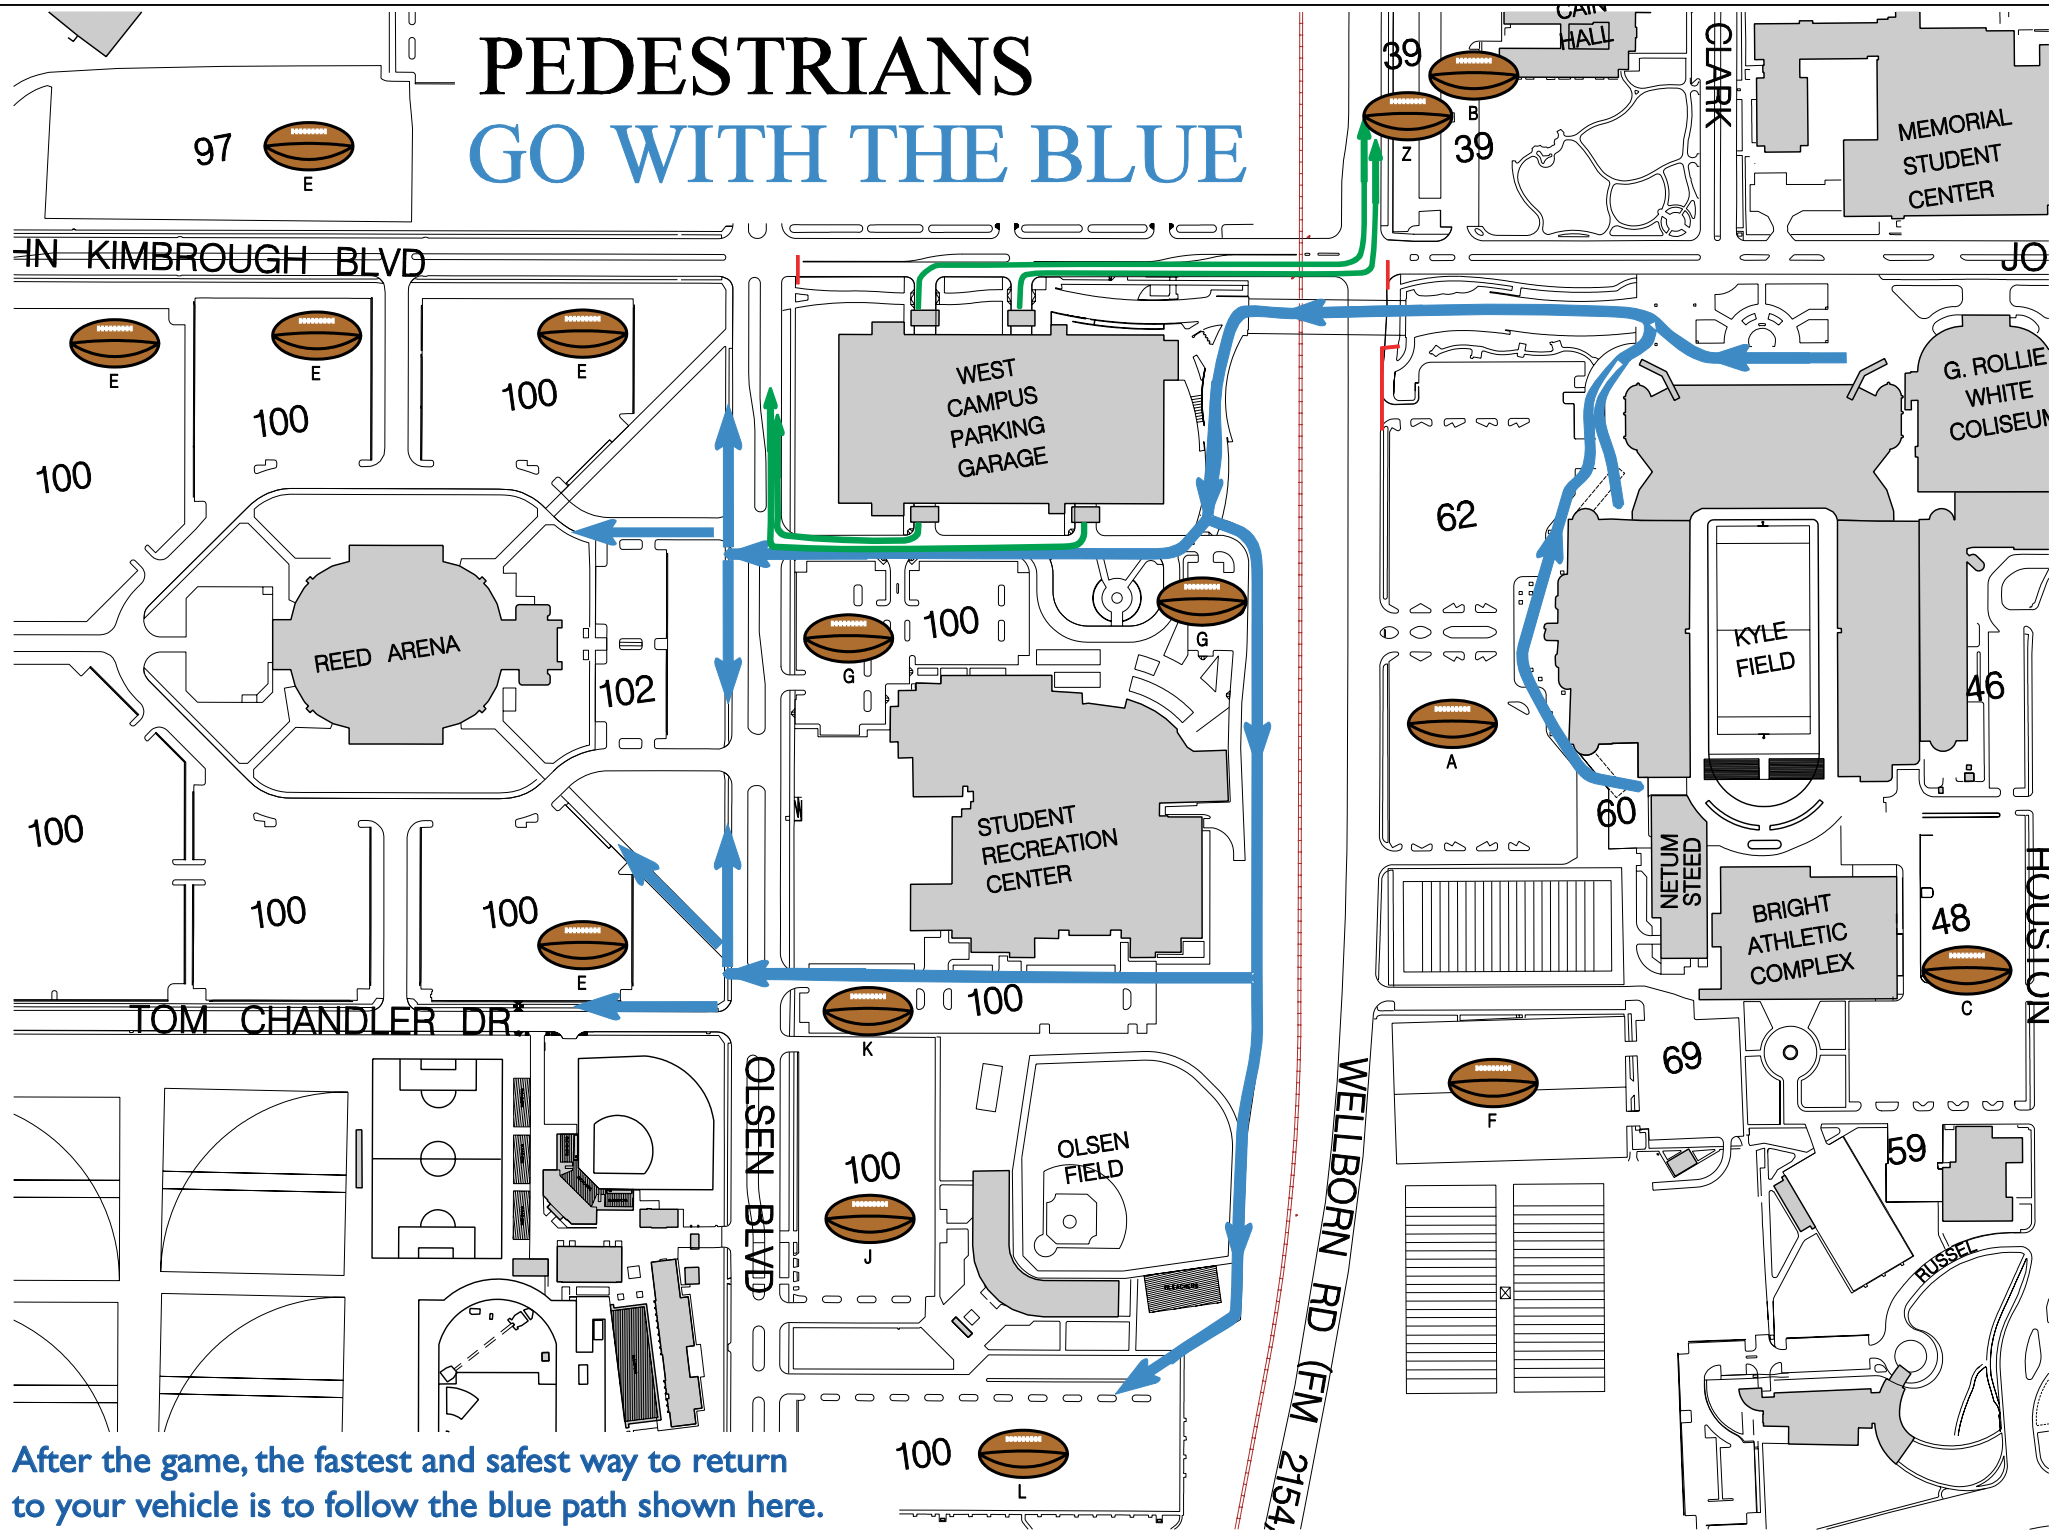

PEDESTRIANS GO WITH THE BLUE

After the game, the fastest and safest way to return to your vehicle is to follow the blue path shown here.