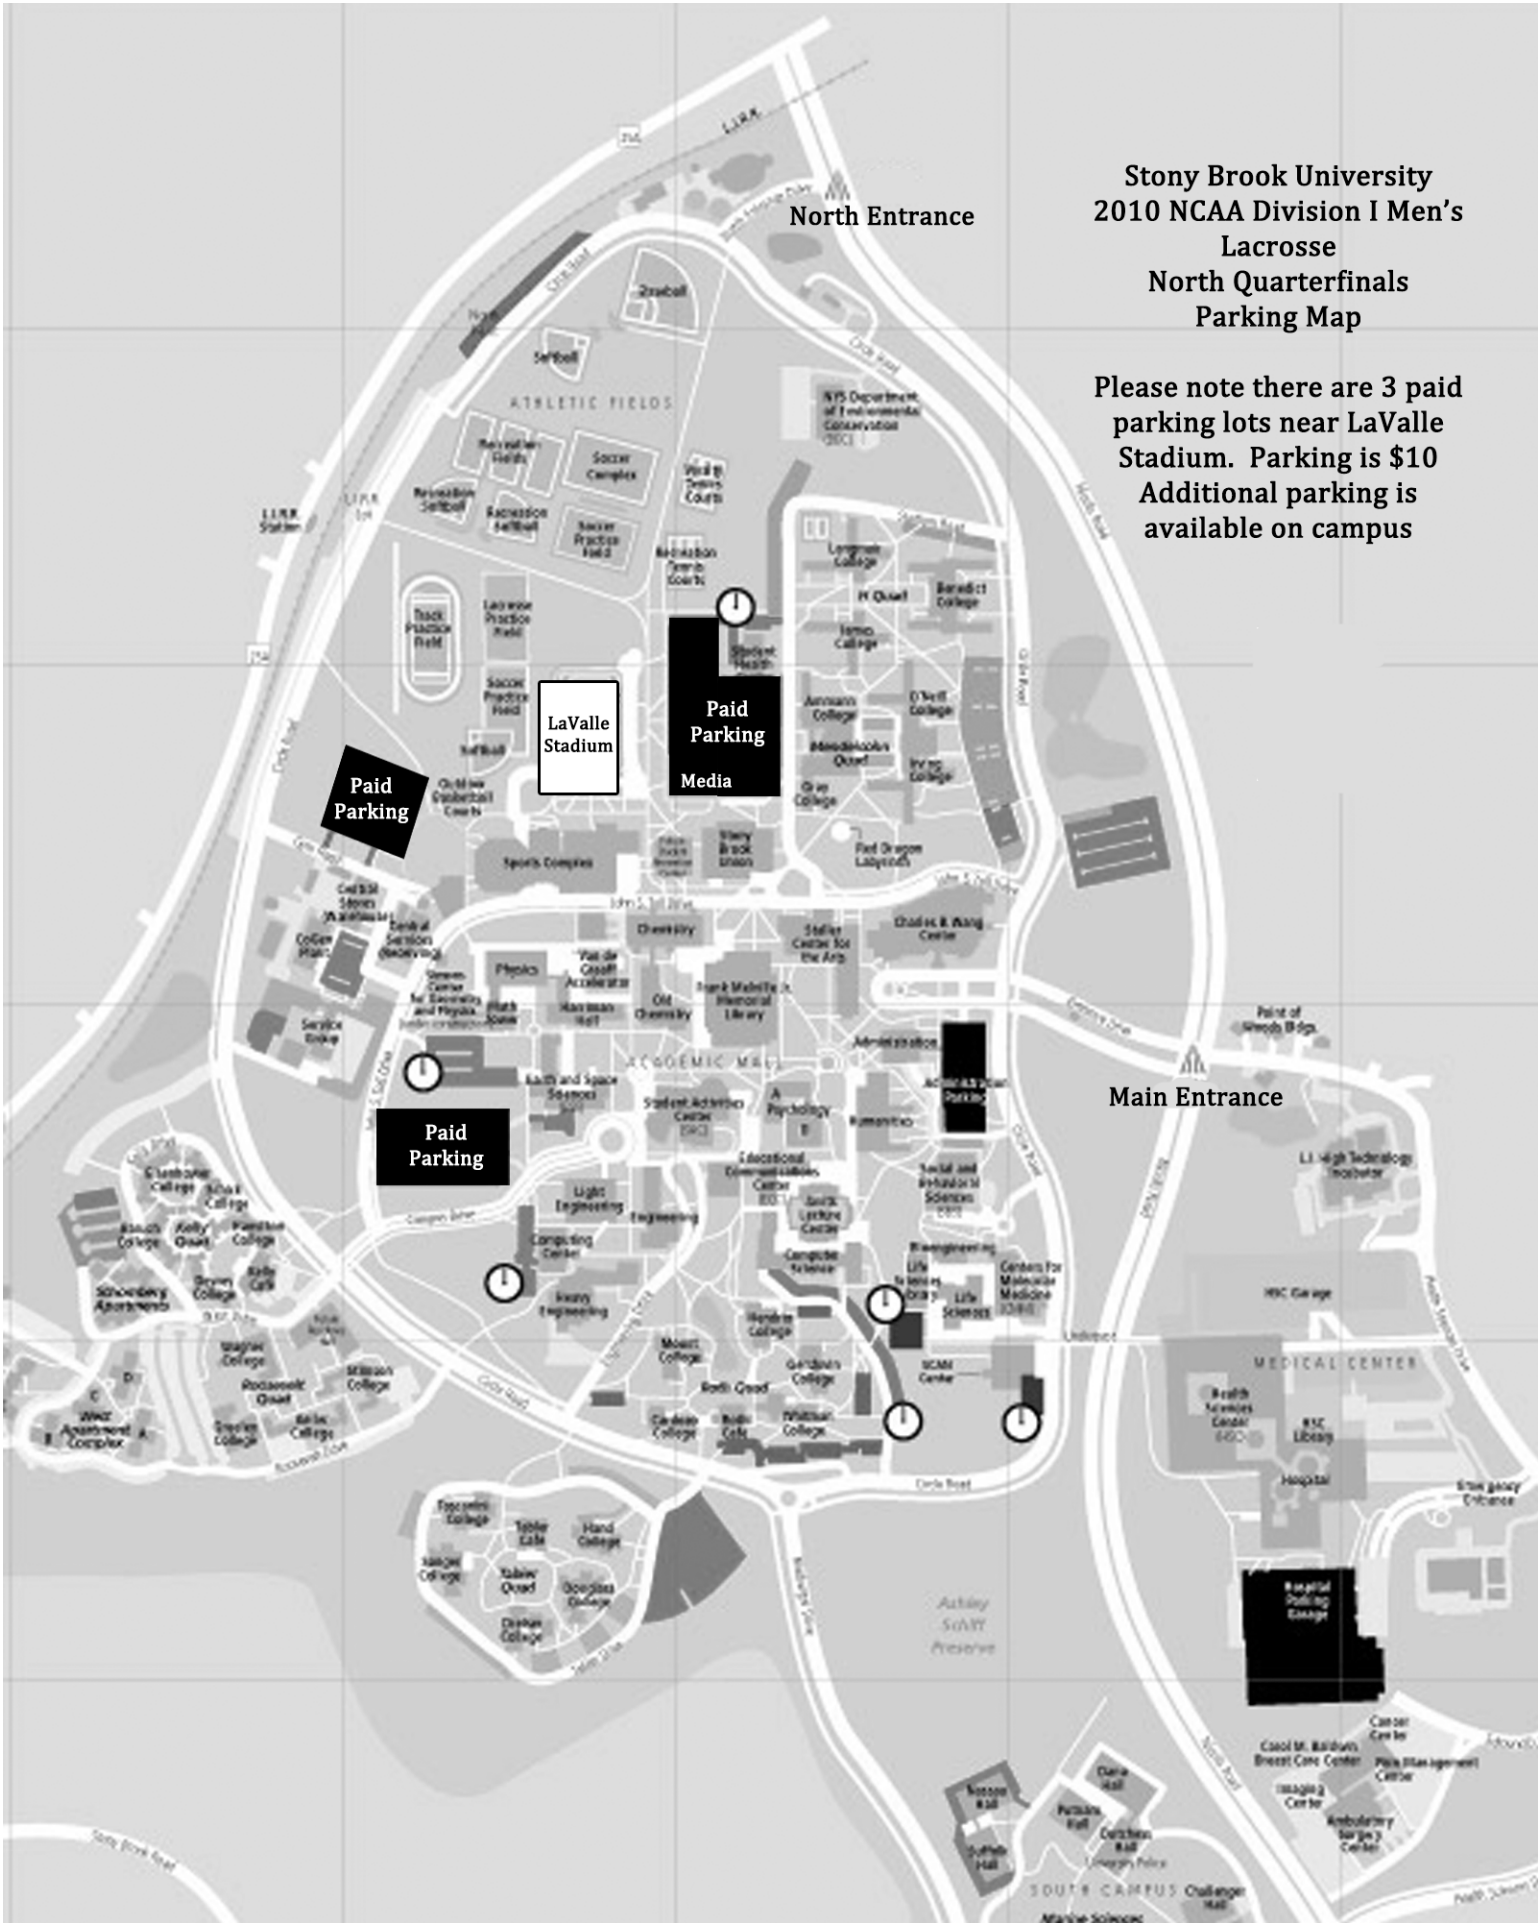

**Stony Brook University
2010 NCAA Division I Men's
Lacrosse
North Quarterfinals
Parking Map**

**Please note there are 3 paid
parking lots near LaValle
Stadium. Parking is \$10
Additional parking is
available on campus**

North Entrance

LaValle Stadium

Paid Parking
Media

Paid Parking

Paid Parking

Main Entrance

Hospital
Training
Exchange

SOUTH CAMPUS
Challenge Hall