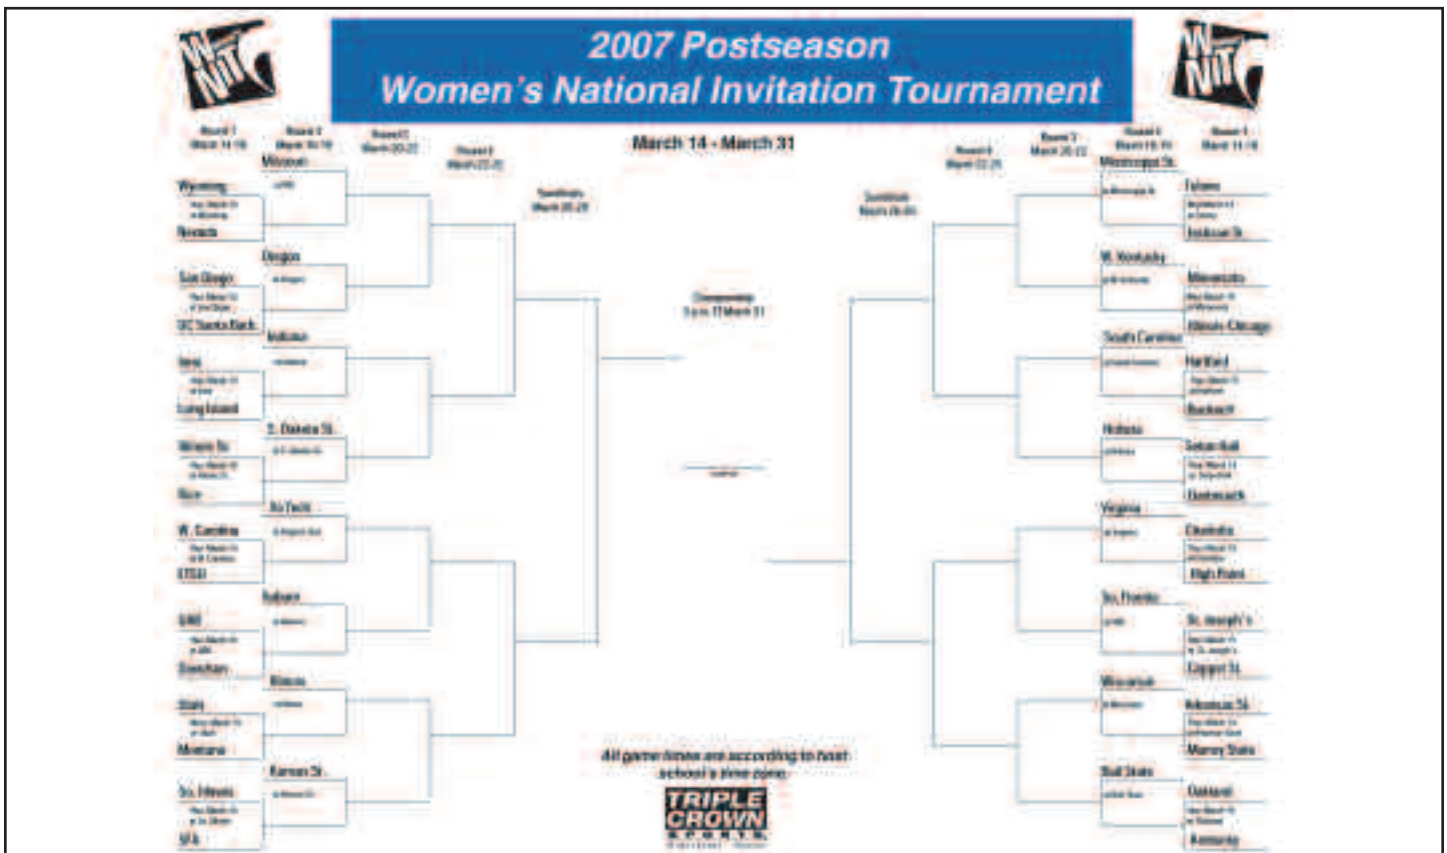

POLLOCK THROWS BLOCK PARTY

Playing in her final season of the Crimson and Gray, senior forward **Erica Pollock** has climbed her way into the Saint Joseph's record books. The Bowie, MD native's 92 career blocks are third all-time, while her nine rejections versus Richmond set a single game record. Pollock also will finish her Hawk career amongst the best rebounders in school history as she currently ranks 16th with 508 boards.

WELL OYLED MACHINE

Following a solid rookie season in which she earned Atlantic 10 All-Rookie Team honors, guard **Jen Oyler** has excelled further as a sophomore. After pouring in 6.9 points per game and 55 three-pointers as a freshman, the 6-foot-1 Oyler has continued the momentum with 70 three pointers (second in the Atlantic 10) and is currently third on the team in scoring at 9.7 ppg. The Oregon City, OR native has also excelled on defense, ranking second the Hawks with 39 blocks (seventh all-time in SJU single-season history). Oyler also earned Hawk Classic All-Tournament Team honors after averaging 19.0 points and 9.0 boards per game.

SJU AMONG LEAGUE LEADERS IN ATTENDANCE

The Hawks long tradition of great fan support continued in 2006-07. For the second-straight year, the Hawks averaged over 1,000 fans, ranking fifth in the Atlantic 10 at 1,074 fans per home game. Included among that was the ninth sellout in Saint Joseph's history versus Villanova on January 3.