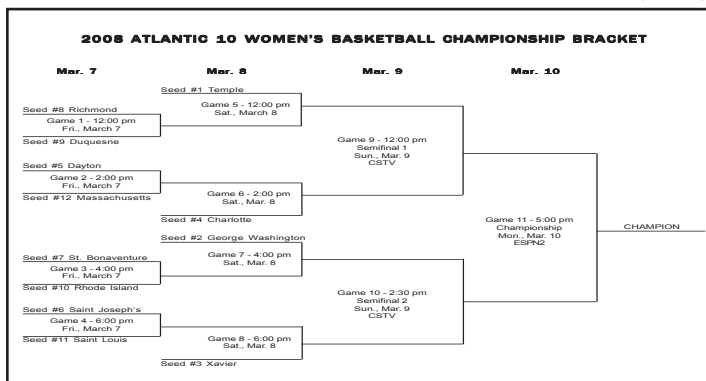

A 5-foot-9 guard, Baker enters her senior season at Brandywine with 1,438 career points and just 121 points shy of Delaware's top-10 all-time scorers' list. A Preseason Honorable Mention All-American by Sporting News, she was named team captain and MVP the past three years. As a junior, Baker earned First Team All-Conference honors, averaging 24 points, 10 rebounds and three assists per game.

A three-time All-New York State selection, Cavallo will bring a scorer's touch from the post position. Standing 6-foot-1, the Westhampton Beach, NY, native has averaged double figures in scoring her entire high school career, including 23 points, 14 rebounds and six rebounds per game as a junior. Selected three times to both the All-League and All-Suffolk County teams, Cavallo has also shown to be a proven winner, leading her squad to both Suffolk County Class A and Long Island Class A titles and the New York State Final Four as a freshman.

Kuester joins Baker on the Preseason Honorable Mention All-America Team by Sporting News. As a junior, the 5-foot-10 guard averaged 10.3 points, 3.2 rebounds and 2.6 assists per game as she led Academy of Notre Dame to a 17-9 overall record, earning First Team All-Maine Line, Second Team All-Delco and Second Team All-Inter-AC accolades along the way. Possessing a keen shooting touch, Kuester finished the 2006-07 season with 60 three pointers.