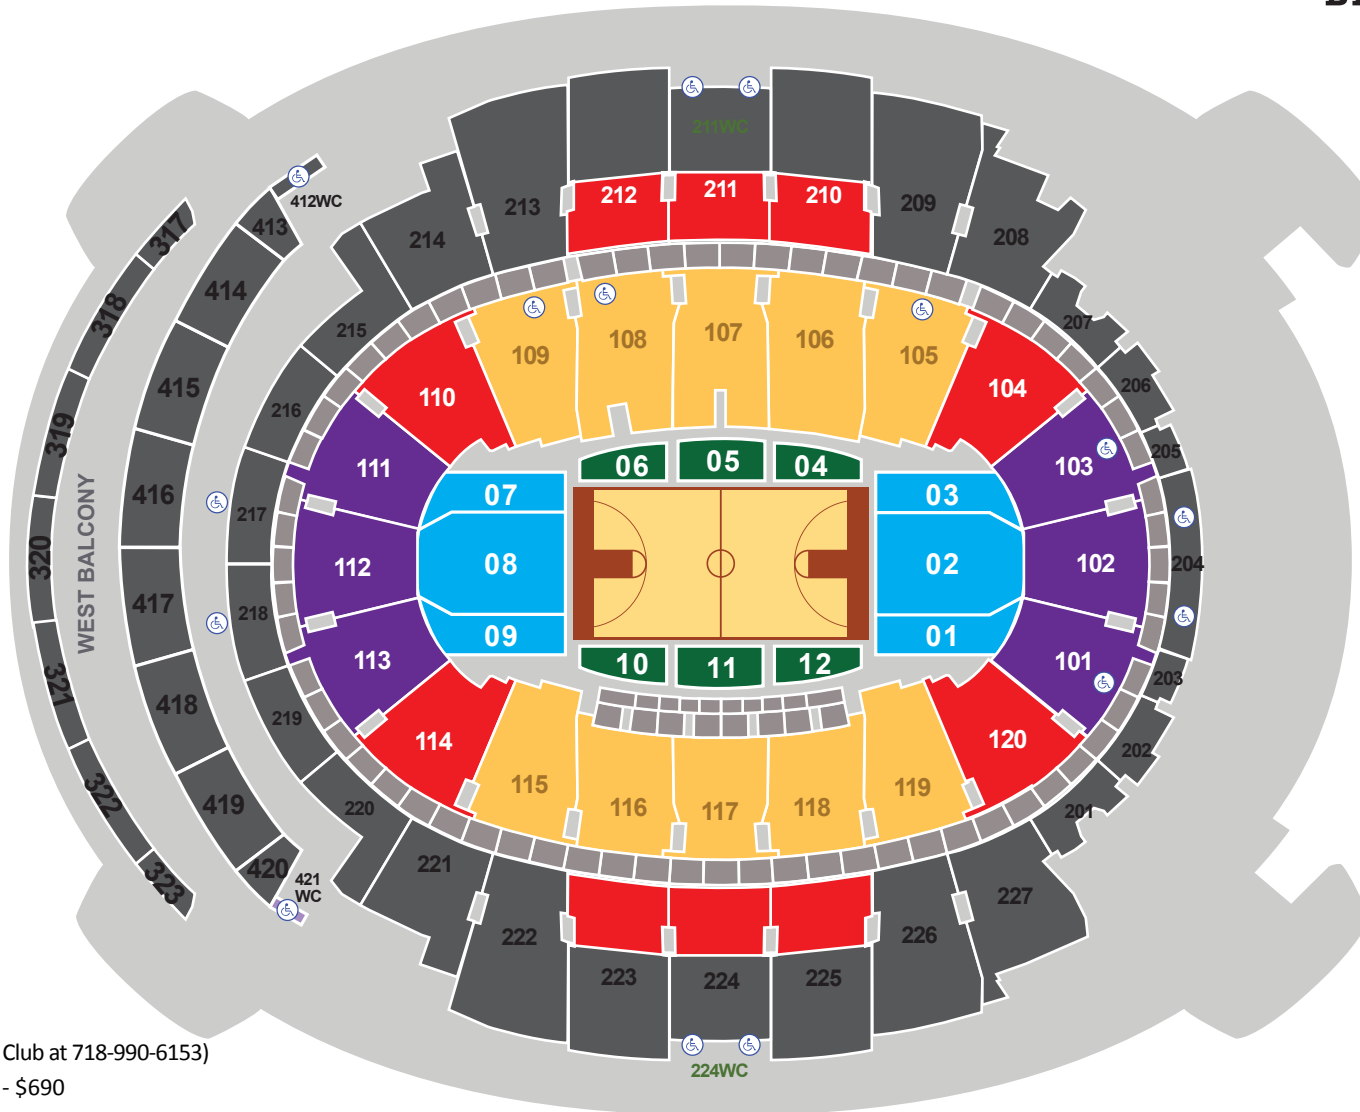

2016-17 SEASON TICKETS

Madison Square Garden
New York, NY

- - VIP (call Red White Club at 718-990-6153)
 - - Premium Package - \$690
 - - StormSaver - \$415
 - - StormSaver Endzone - \$375
 - - SJU Student Section - \$120
 - * Young Alumni/Military/SJU Employee Package - \$340
- Subject to same seating as StormSaver Package*