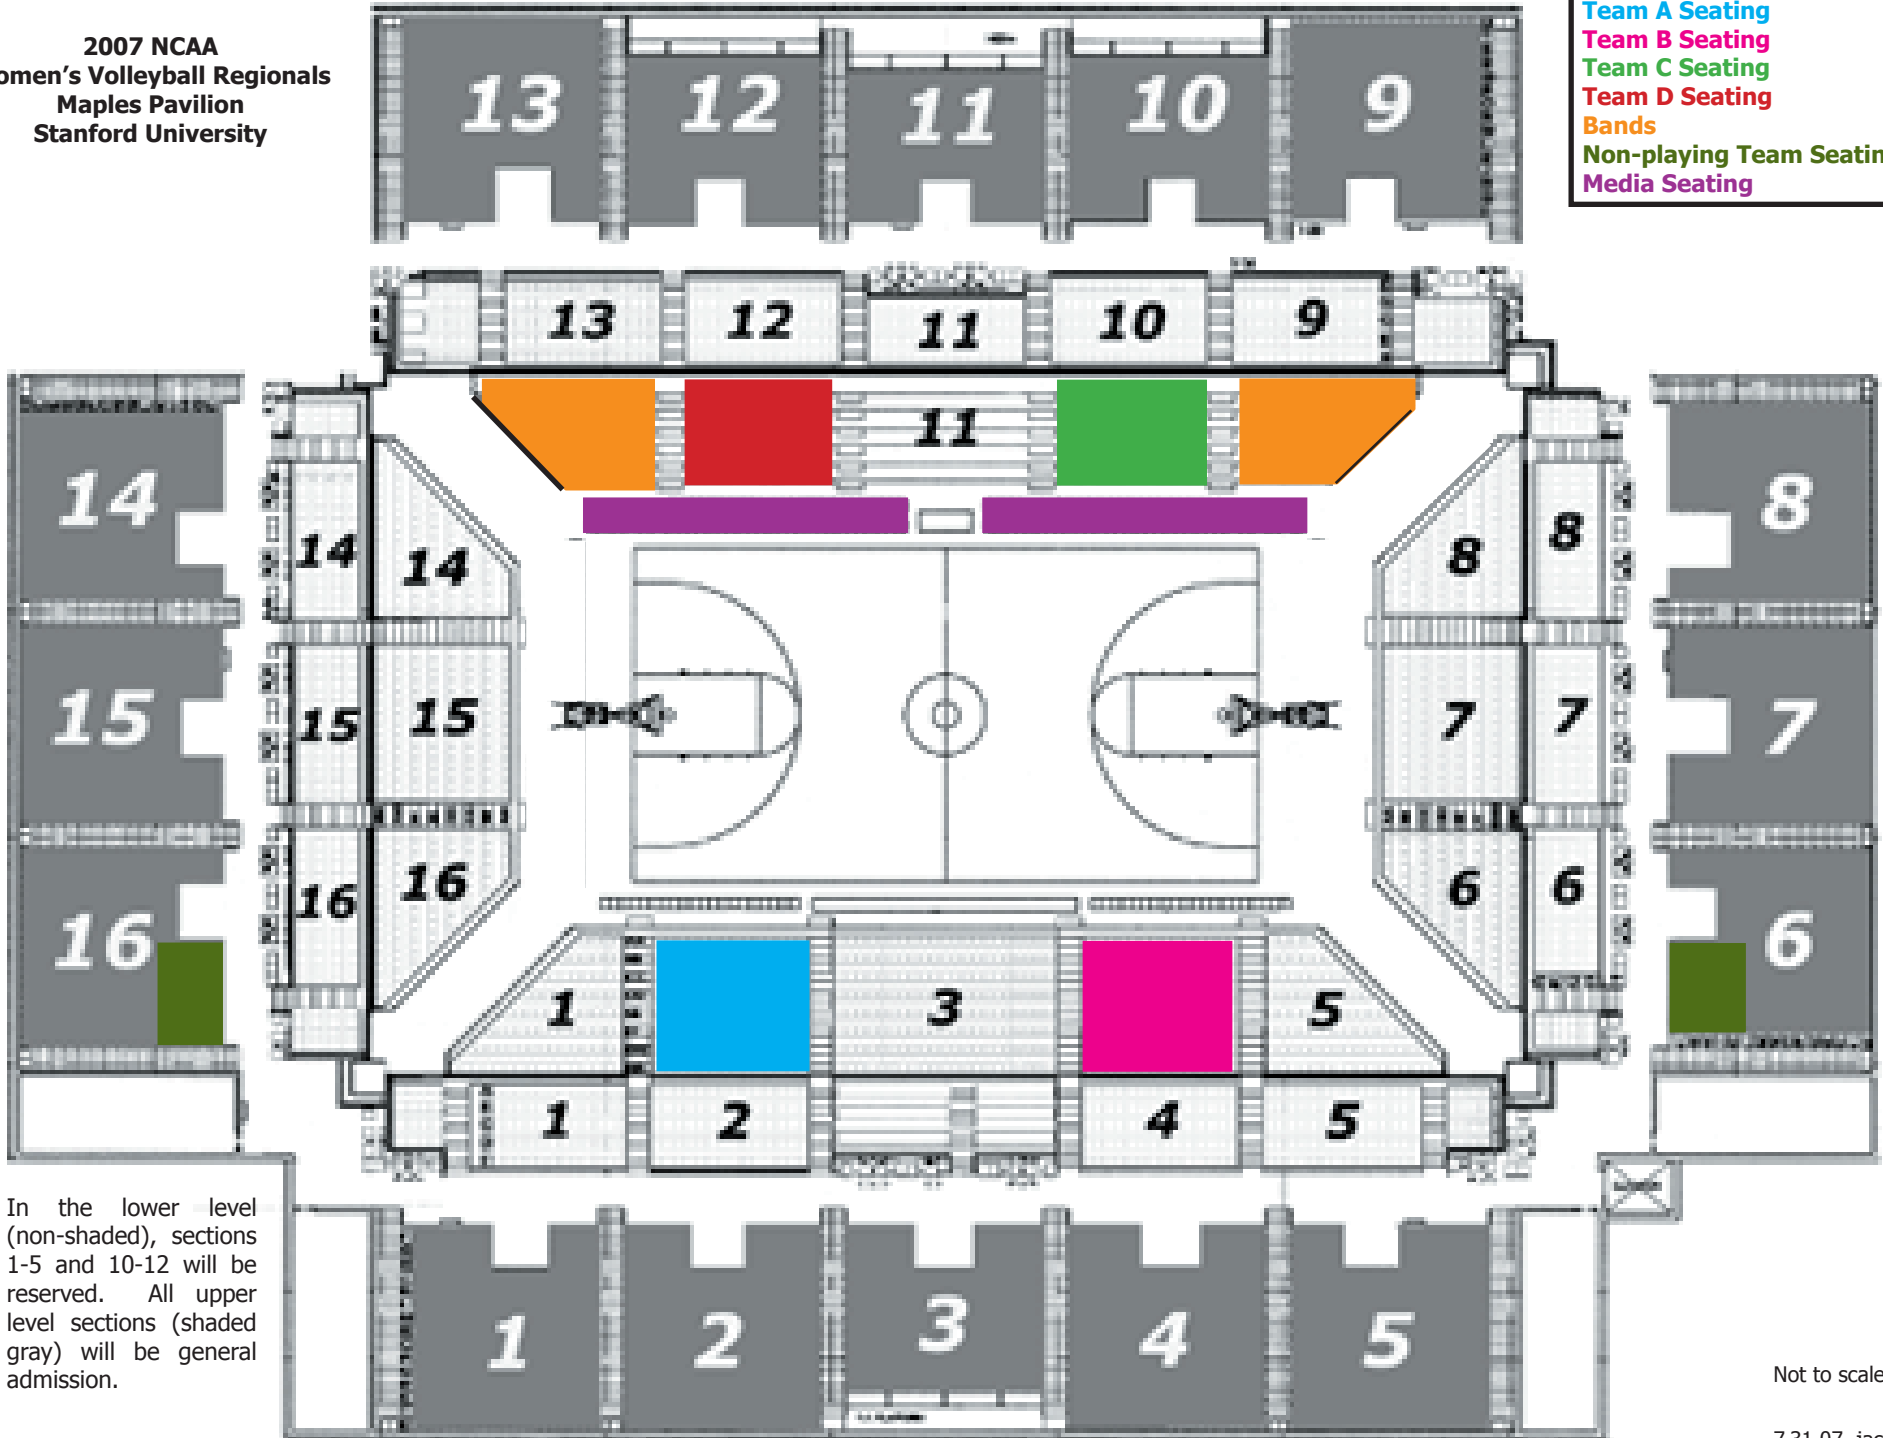

2007 NCAA
Women's Volleyball Regionals
Maples Pavilion
Stanford University

- Team A Seating
- Team B Seating
- Team C Seating
- Team D Seating
- Bands
- Non-playing Team Seating
- Media Seating

In the lower level (non-shaded), sections 1-5 and 10-12 will be reserved. All upper level sections (shaded gray) will be general admission.

Not to scale.

7.31.07 jac