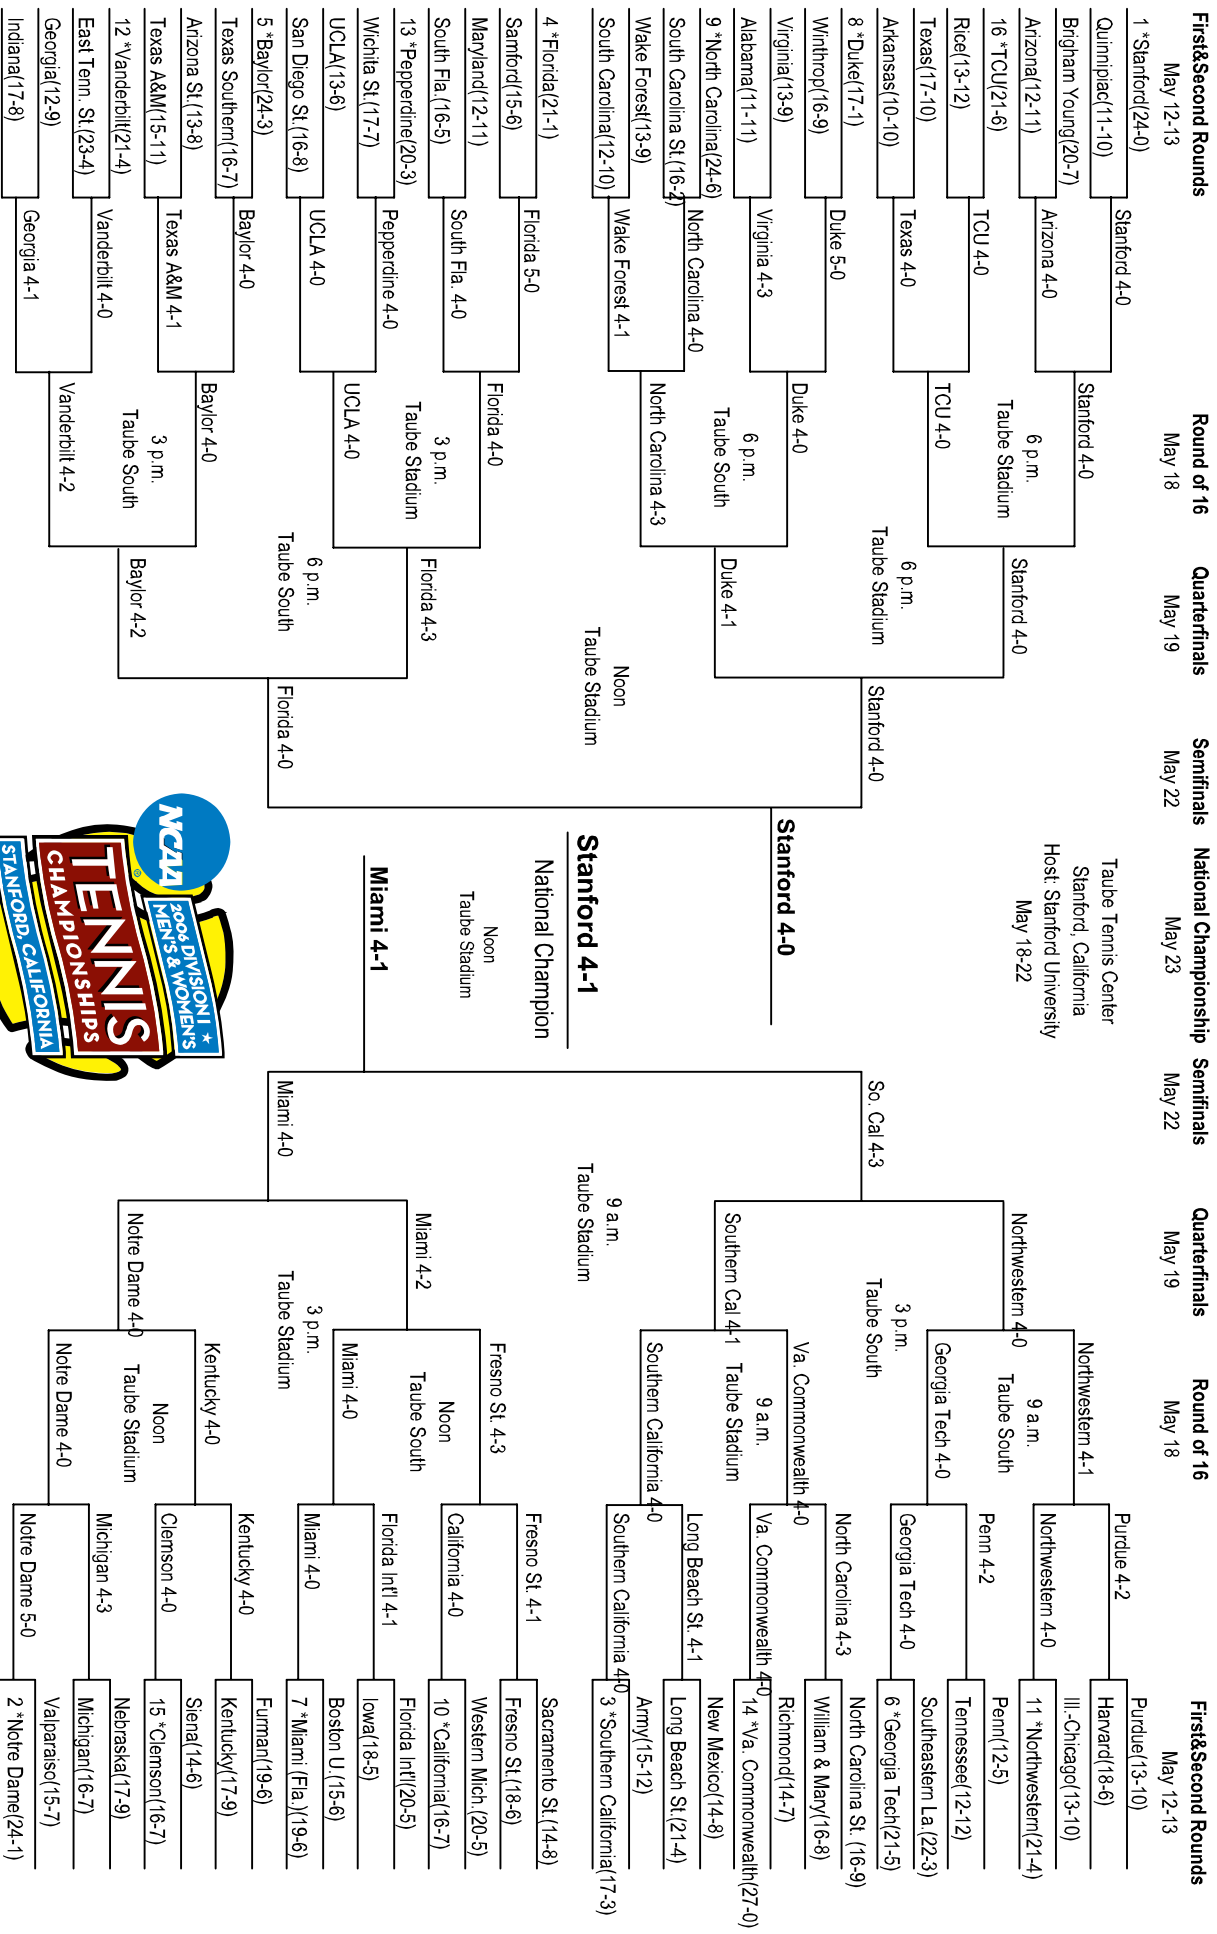

# 2006 Division I Women's Tennis Championship

\*Host Institution

All times Pacific