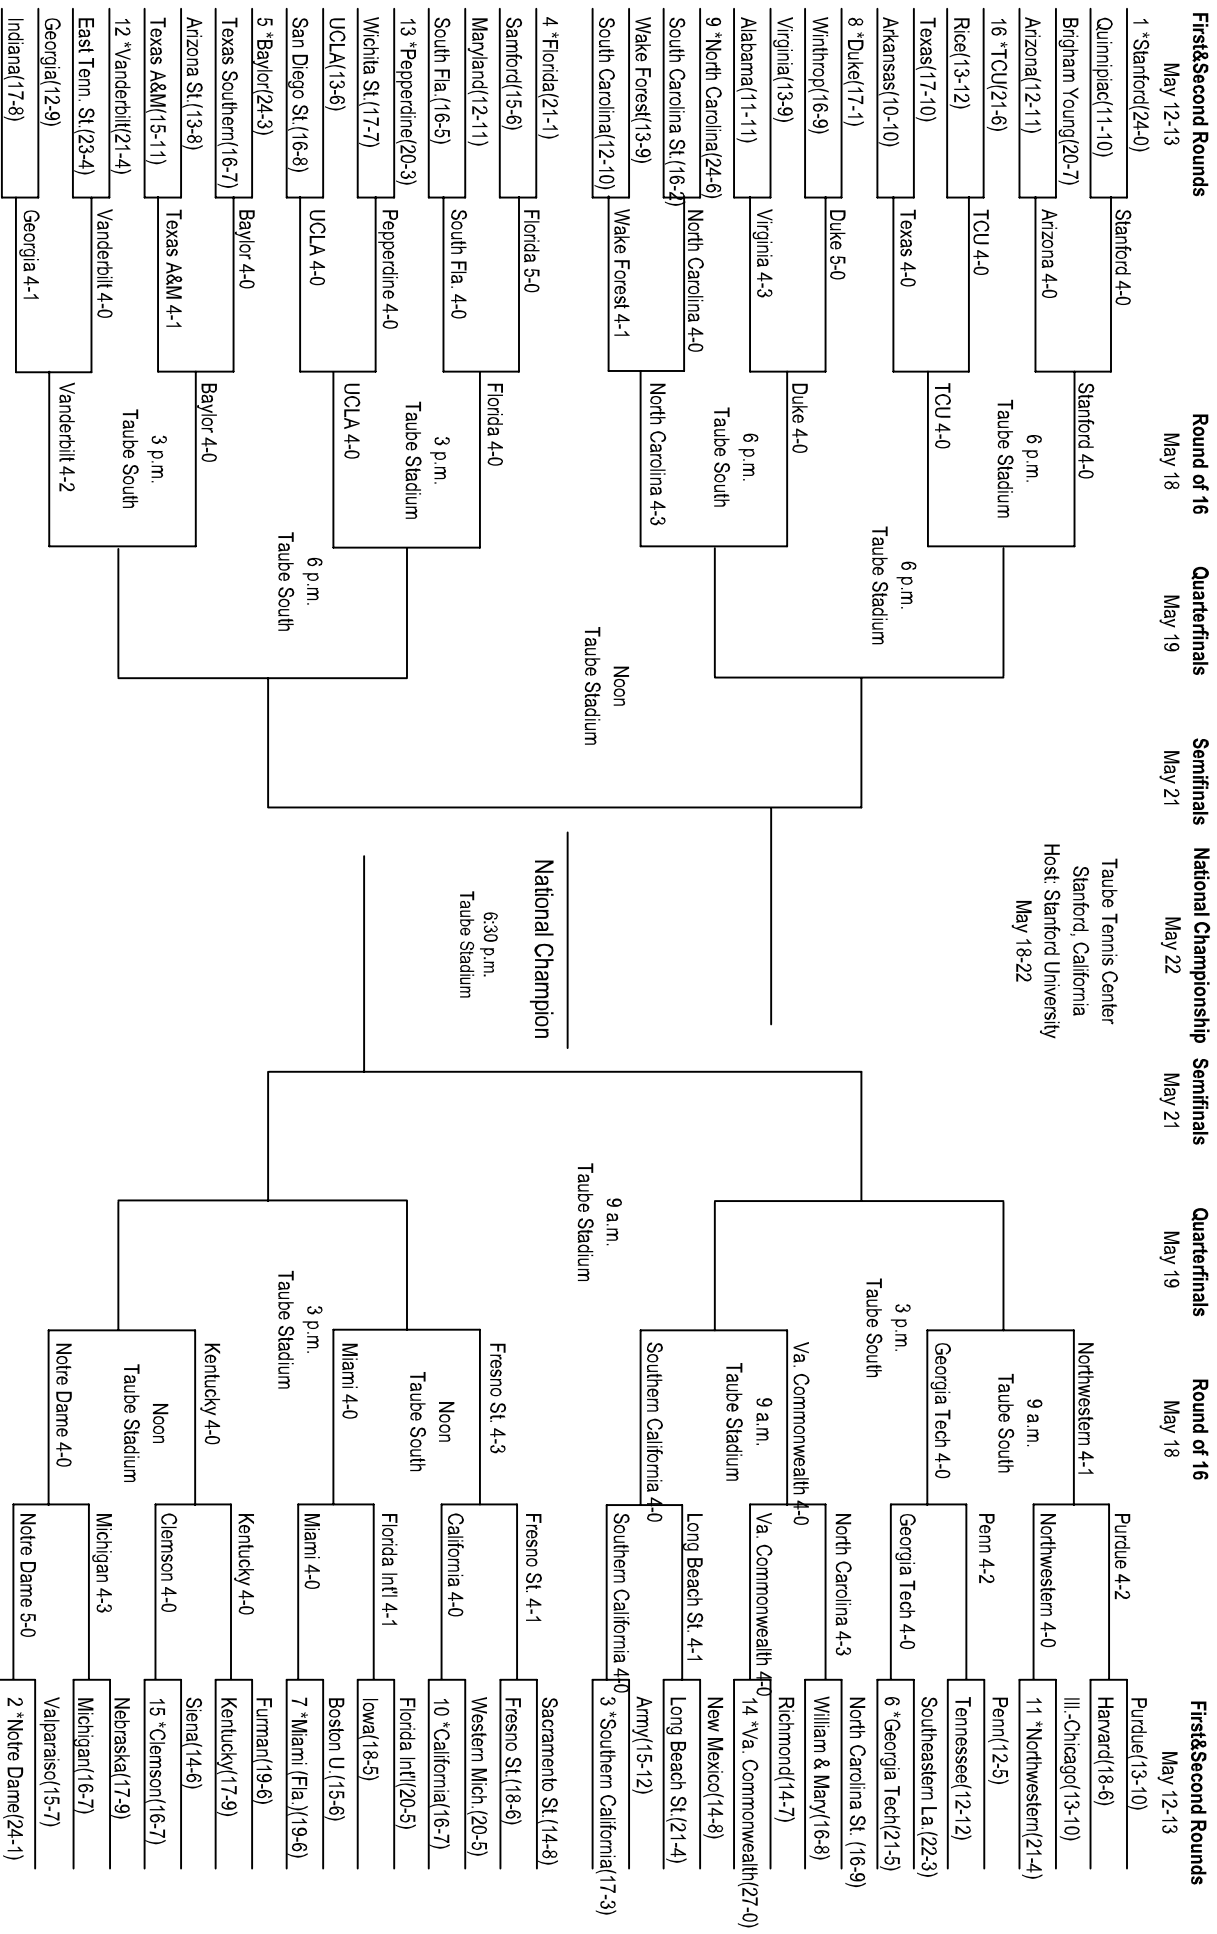

2006 Division I Women's Team Tennis Championship

*Host Institution All times Pacific