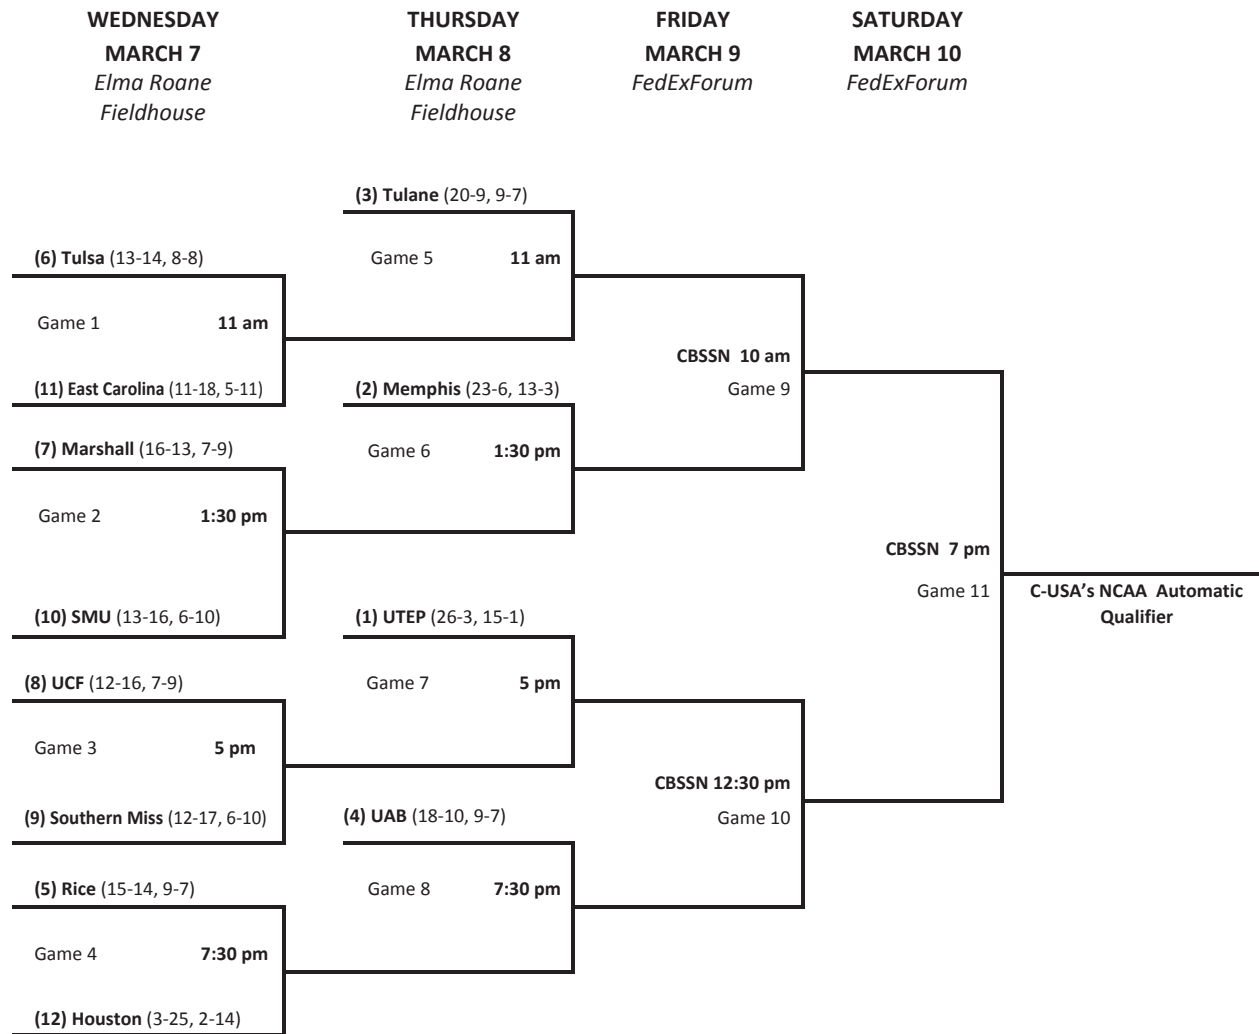

POSTSEASON AGAINST THE FIELD

1 UTEP	1-1
2 Memphis	0-0
3 Tulane	1-0
4 UAB	0-1
5 Rice	0-1
6 Tulsa	1-0
7 Marshall	1-0
8 UCF	1-1
9 Southern Miss	0-0
11 East Carolina	1-1
12 Houston	0-0

SMU TOURNAMENT HISTORY

The Mustangs are 6-5 overall in the Conference USA Championship, winning the tournament in 2008 in Orlando, Fla., with a 73-57 win over UTEP. SMU is 24-23 all-time in conference tournaments, and have won twice, winning the WAC Tournament in 1999.

LAST TIME

The last time SMU faced Marshall in the C-USA Championship, the Mustangs won 68-59 in the semifinals of the 2008 tournament in Orlando, Fla. The Mustangs went on to win the championship with a 73-57 win over UTEP in the final. 2008 was the only time the Mustangs have faced the Thundering Herd in the tournament.

AS THE 10 SEED

The Mustangs have never been the No. 10 seed in the Conference USA Championship or any other conference tournament. SMU has only faced a No. 7 seed once, eliminating Baylor from the 1995 Southwest Conference Tournament with an 83-68 victory.

POSTSEASON AGAINST THE SEEDS

1	0-0
2	1-1
3	0-1
4	0-0
5	0-1
6	2-1
7	0-0
8	1-0
9	0-1
10	1-0
11	1-0
12	0-0

2012 CONFERENCE USA CHAMPIONSHIP BRACKET

All times Central