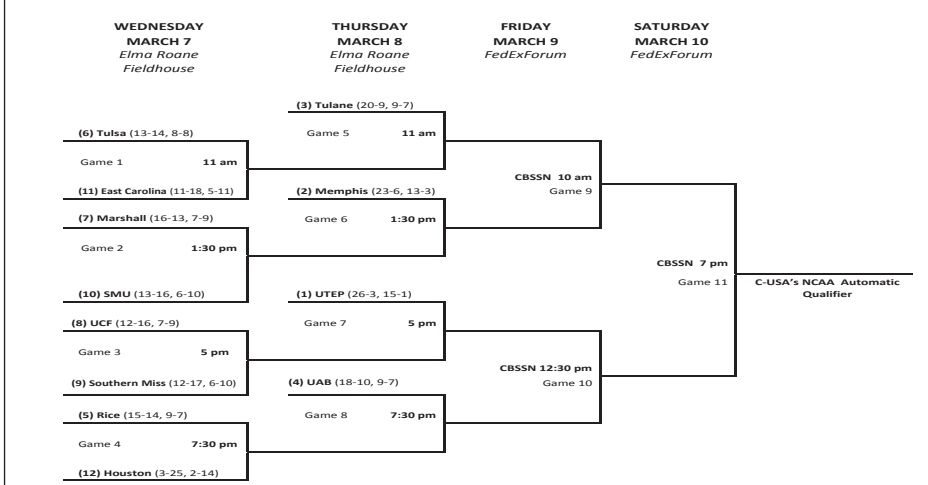

Niesha Pierce

Field Goal Percentag	NR/13th (/ .402)
----------------------	------------------

2012 Conference USA Women's Basketball Bracket

Starting Lineups (11-12)

William Carey	Nit. Pierce	Vigers	Celmina	Carey	Nie. Pierce
UT-Martin	Plummer	Miller	Celmina	Faulkner	Carey
at Kentucky	Nit. Pierce	Celmina	Faulkner	Carey	Nie. Pierce
Jacksonville State	Nit. Pierce	Plummer	Faulkner	Carey	Nie. Pierce
Stephen F. Austin	Nit. Pierce	Plummer	Faulkner	Carey	Nie. Pierce
Florida A&M	Nit. Pierce	Plummer	Faulkner	Carey	Nie. Pierce
at UALR	Nit. Pierce	Celmina	Faulkner	Carey	Nie. Pierce
ULM	Nit. Pierce	Celmina	Faulkner	Carey	Nie. Pierce
at Mississippi State	Nit. Pierce	Celmina	Faulkner	Carey	Nie. Pierce
South Alabama	Miller	Celmina	Faulkner	Carey	Nie. Pierce
Jackson State	Miller	Celmina	Faulkner	Carey	Nie. Pierce
at Montana	Nit. Pierce	Celmina	Faulkner	Fletcher	Carey
vs. Idaho	Nit. Pierce	Celmina	Faulkner	Fletcher	Carey
at Tulsa	Nit. Pierce	Celmina	Faulkner	Fletcher	Carey
Houston	Nit. Pierce	Celmina	Faulkner	Carey	Nie. Pierce
at Marshall	Nit. Pierce	Urbanowska	Faulkner	Carey	Nie. Pierce
at UCF	Nit. Pierce	Plummer	Fletcher	Carey	Nie. Pierce
Memphis	Nit. Pierce	Plummer	Fletcher	Carey	Nie. Pierce
at Rice	Nit. Pierce	Plummer	Faulkner	Carey	Nie. Pierce
UTEP	Nit. Pierce	Plummer	Faulkner	Carey	Nie. Pierce
at UAB	Nit. Pierce	Plummer	Faulkner	Carey	Nie. Pierce
at Memphis	Nit. Pierce	Celmina	Faulkner	Carey	Nie. Pierce
East Carolina	Nit. Pierce	Celmina	Faulkner	Carey	Nie. Pierce
at SMU	Nit. Pierce	Celmina	Faulkner	Carey	Nie. Pierce
UCF	Plummer	Celmina	Faulkner	Carey	Nie. Pierce
Tulane	Nit. Pierce	Celmina	Faulkner	Carey	Nie. Pierce
Marshall	Nit. Pierce	Celmina	Faulkner	Carey	Nie. Pierce
UAB	Nit. Pierce	Celmina	Faulkner	Carey	Nie. Pierce
at East Carolina	Nit. Pierce	Celmina	Faulkner	Carey	Nie. Pierce
vs. UCF					