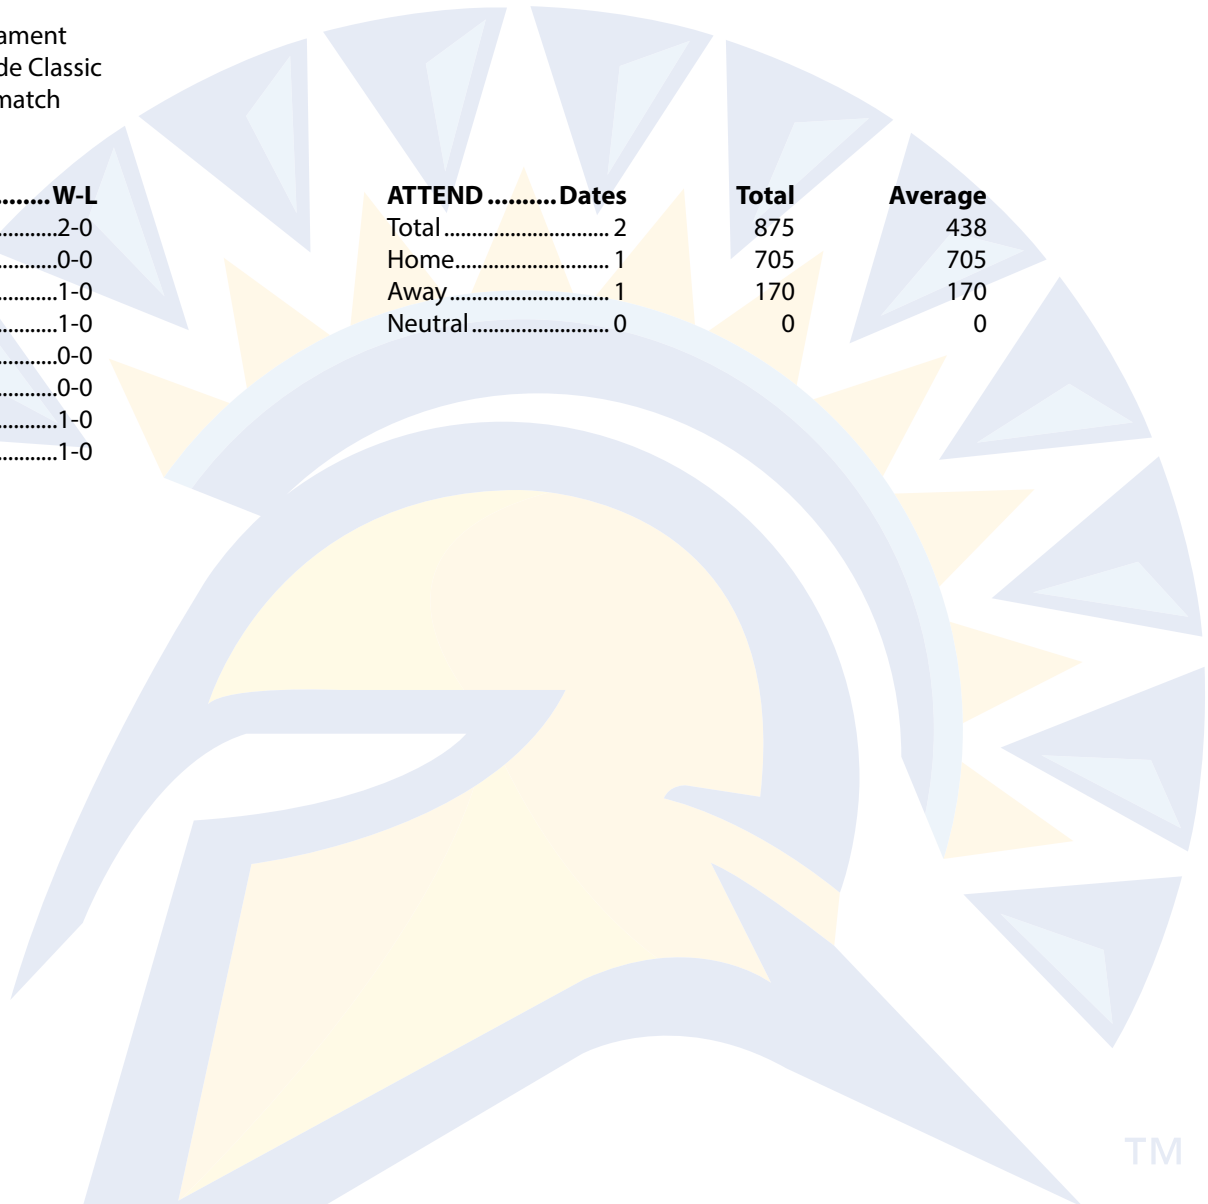

San José State Match Results

Date	Opponent	Score	Match results	Overall	MW	Time	Att.
Aug 25, 2017	PEPPERDINE	W, 3-2	20-25,25-20,25-23,21-25,18-16	1-0	0-0	2:25	705
Aug 26, 2017	at San Francisco	W, 3-1	18-25,25-20,25-19,25-16	2-0	0-0	2:04	170

§ - SJSU/USF Tournament
! - Fullerton/Riverside Classic
* - Mountain West match

TEAM RECORD.....W-L

Overall	2-0
Conference.....	0-0
Home	1-0
Away.....	1-0
Neutral.....	0-0
3 sets	0-0
4 sets	1-0
5 sets	1-0

ATTEND .....Dates

	Dates	Total	Average
Total	2	875	438
Home.....	1	705	705
Away.....	1	170	170
Neutral.....	0	0	0

TM

2017 Individual Match Highs			2017 Team Match Highs		
KILLS	29	Giulia Gávio, vs. Pepperdine, Aug. 25	KILLS	65	vs. Pepperdine, Aug. 25
ATTEMPTS	60	Giulia Gávio, vs. Pepperdine, Aug. 25	ATTEMPTS	160	vs. Pepperdine, Aug. 25
HITTING %	.343	Nandyala Gama, vs. Pepperdine, Aug. 25	HITTING %	.269	vs. Pepperdine, Aug. 25
ASSISTS	51	Mariana Mantellato, vs. Pepperdine, Aug. 25	ASSISTS	59	vs. Pepperdine, Aug. 25
ACES	4	Jamie Hirai, at San Francisco, Aug. 26	ACES	8	vs. Pepperdine, Aug. 25
DIGS	17	Luiza Andrade, at San Francisco, Aug. 26	DIGS	65	vs. Pepperdine, Aug. 25
SOLO BLOCKS	1	Nandyala Gama, at San Francisco, Aug. 26	SOLO BLOCKS	1	at San Francisco, Aug. 26
BLOCK ASSISTS	5	Nandyala Gama, vs. Pepperdine, Aug. 25	BLOCK ASSISTS	21	vs. Pepperdine, Aug. 26
	5	Thaliana Grajeda, vs. Pepperdine, Aug. 25	BLOCKS	10.5	vs. Pepperdine, Aug. 25
TOTAL BLOCKS	5	Nandyala Gama, vs. Pepperdine, Aug. 25			
	5	Thaliana Grajeda, vs. Pepperdine, Aug. 25			
POINTS	30.0	Giulia Gávio, vs. Pepperdine, Aug. 25