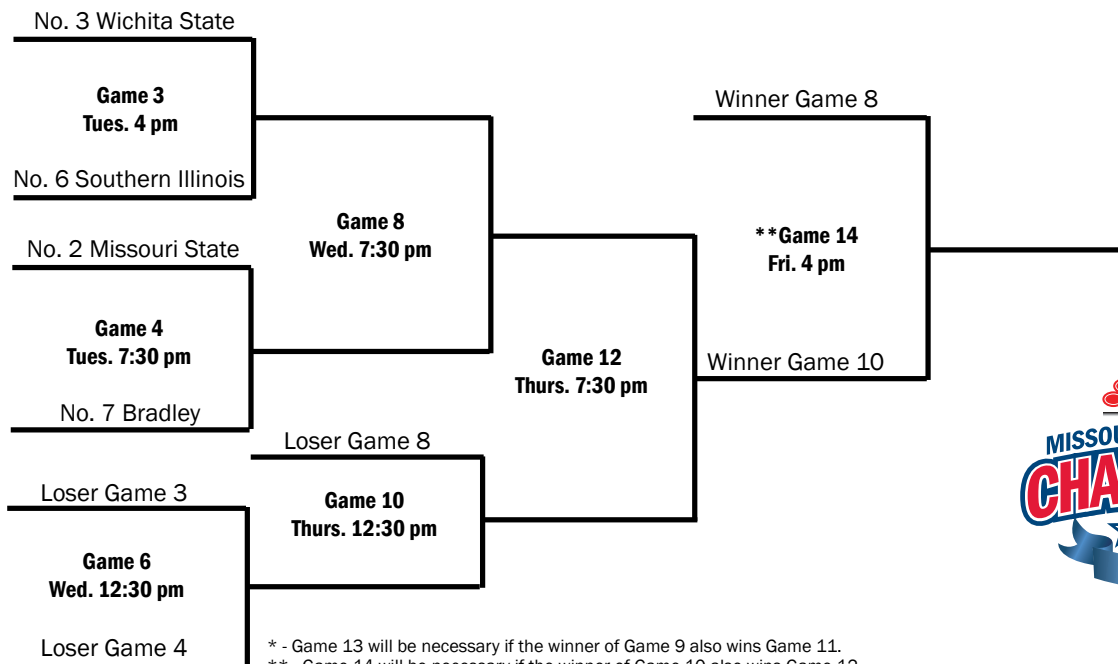

CAREER SAVE LEADERS

1. Bryant George 30
2. Al Levine 19
3. Andrew Weber 15
4. Larry Beattie 11
5. Dewey Robinson 10
6. **Tyler Dray 9**
- Todd Eaton 9**
- Paul Evans 9
9. Adam Snyder 8
- Jim Pecoraro 8

MAY 22-26 • HAMMONS FIELD • SPRINGFIELD, MO.

BRACKET A

BRACKET B

* - Game 13 will be necessary if the winner of Game 9 also wins Game 11.
 ** - Game 14 will be necessary if the winner of Game 10 also wins Game 12.
 # - If Game 13 is not necessary, Game 14 will remain at its originally scheduled time.