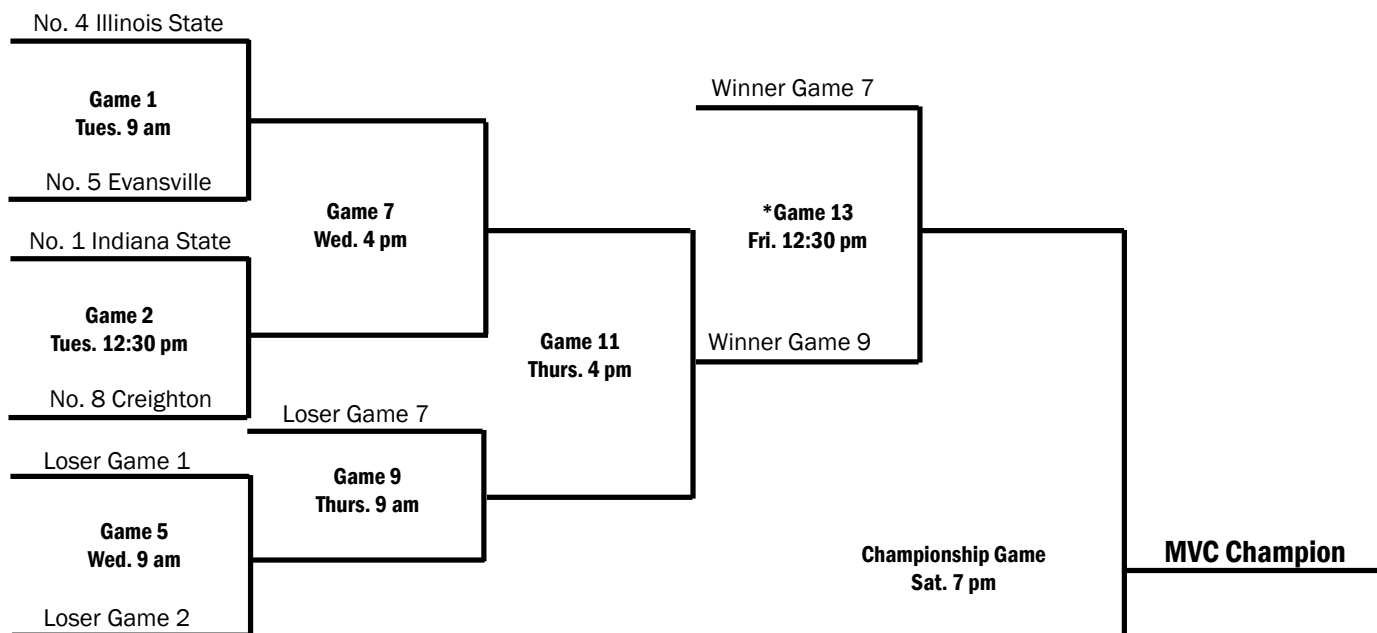

MAY 22-26 • HAMMONS FIELD • SPRINGFIELD, MO.

BRACKET A

BRACKET B

* - Game 13 will be necessary if the winner of Game 9 also wins Game 11.
 ** - Game 14 will be necessary if the winner of Game 10 also wins Game 12.
 # - If Game 13 is not necessary, Game 14 will remain at its originally scheduled time.