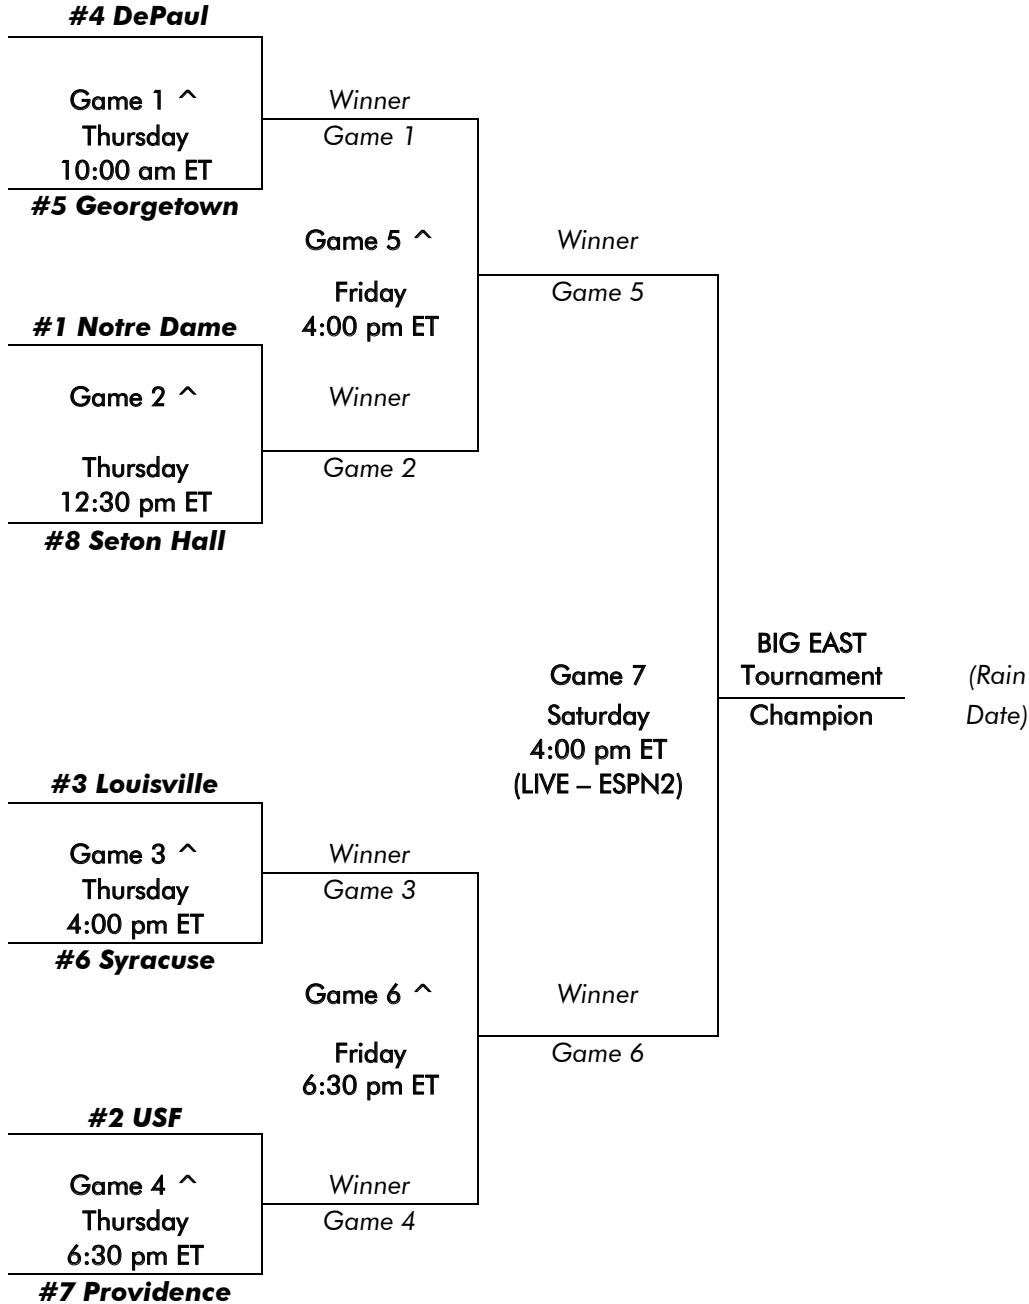

2013 BIG EAST SOFTBALL CHAMPIONSHIP BRACKET

Thursday
5/9
4-games

Friday
5/10
2-games

Saturday
5/11
1-game

Sunday
5/12
Rain Date