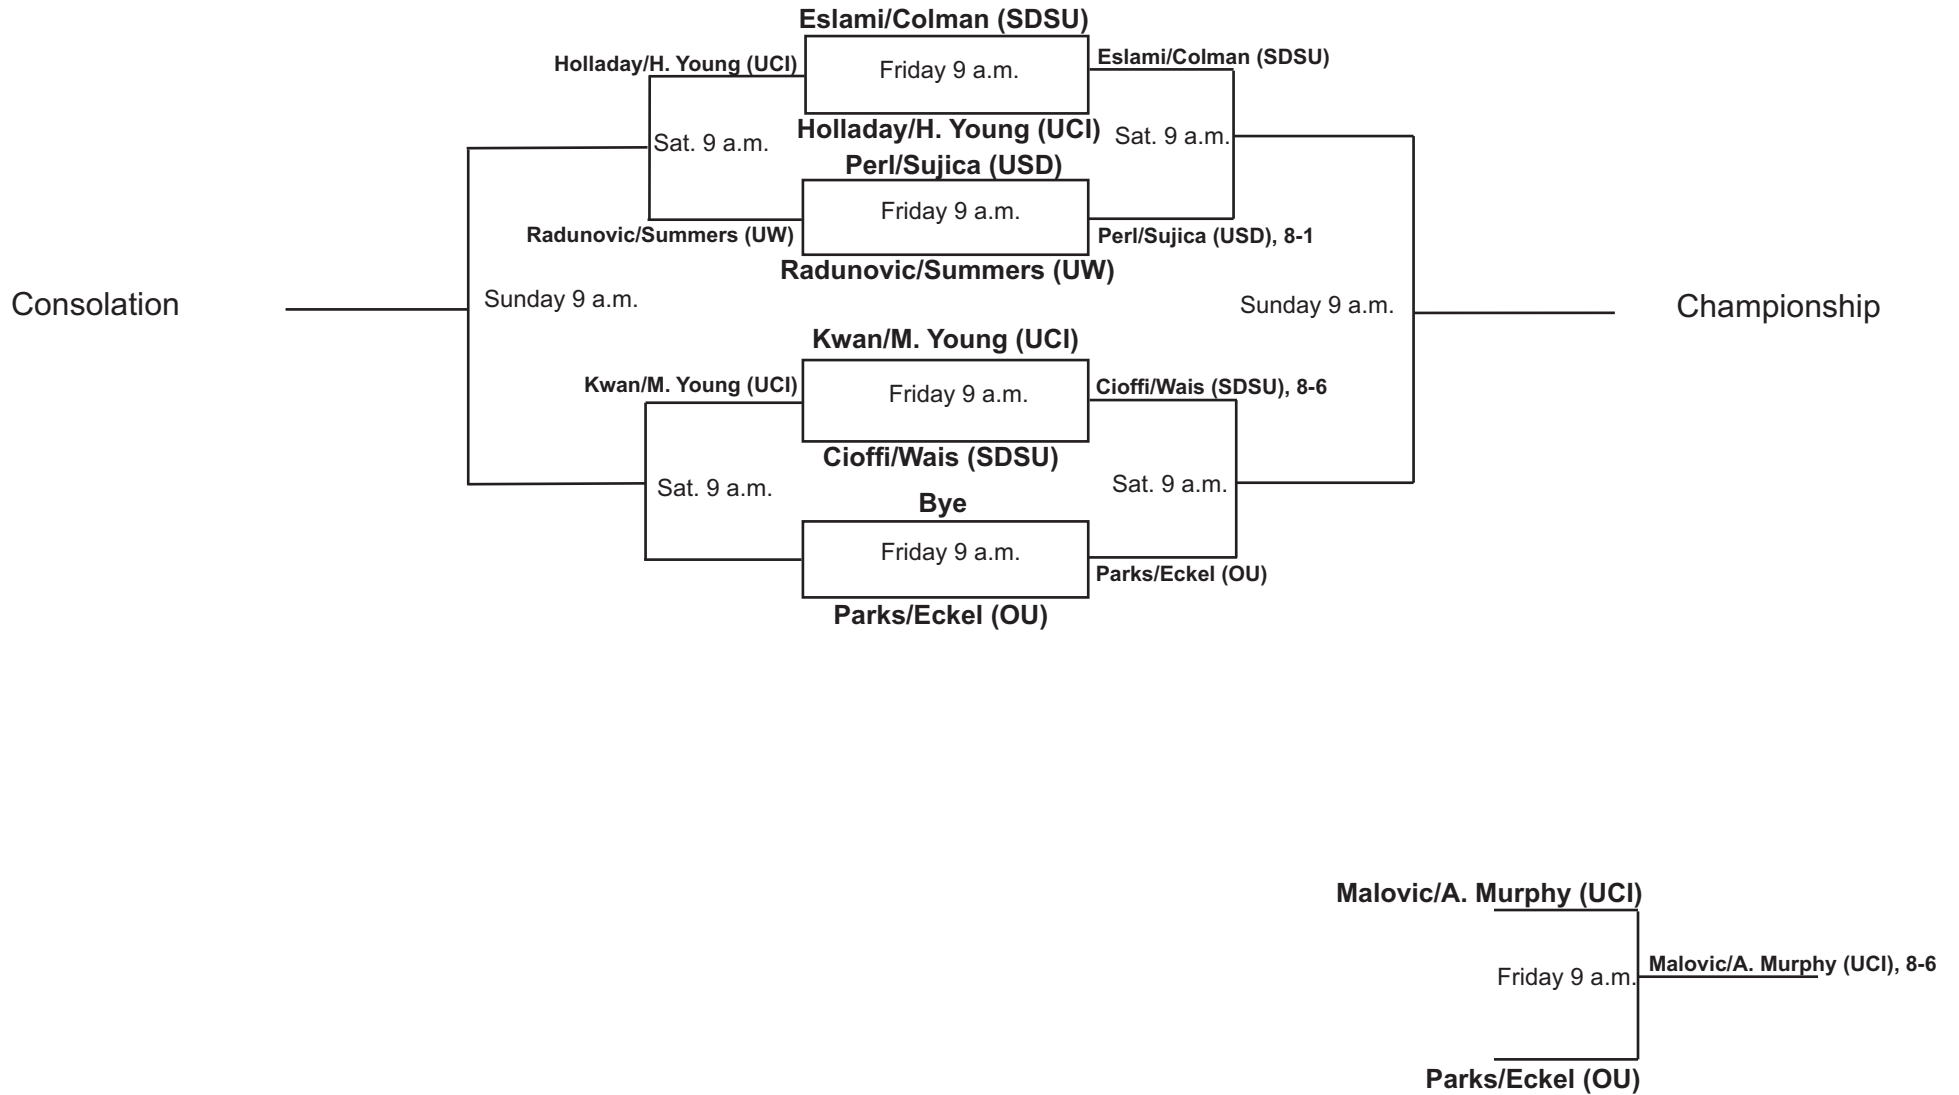

SDSU Fall Tennis Classic II
November 6-8, 2009
Doubles Red

SDSU Fall Tennis Classic II
November 6-8, 2009
Doubles Black

SDSU Fall Tennis Classic II
November 6-8, 2009
Singles Red

SDSU Fall Tennis Classic II
November 6-8, 2009
Singles Red

SDSU Fall Tennis Classic II
November 6-8, 2009
Singles White

SDSU Fall Tennis Classic II
November 6-8, 2009
Singles Gold