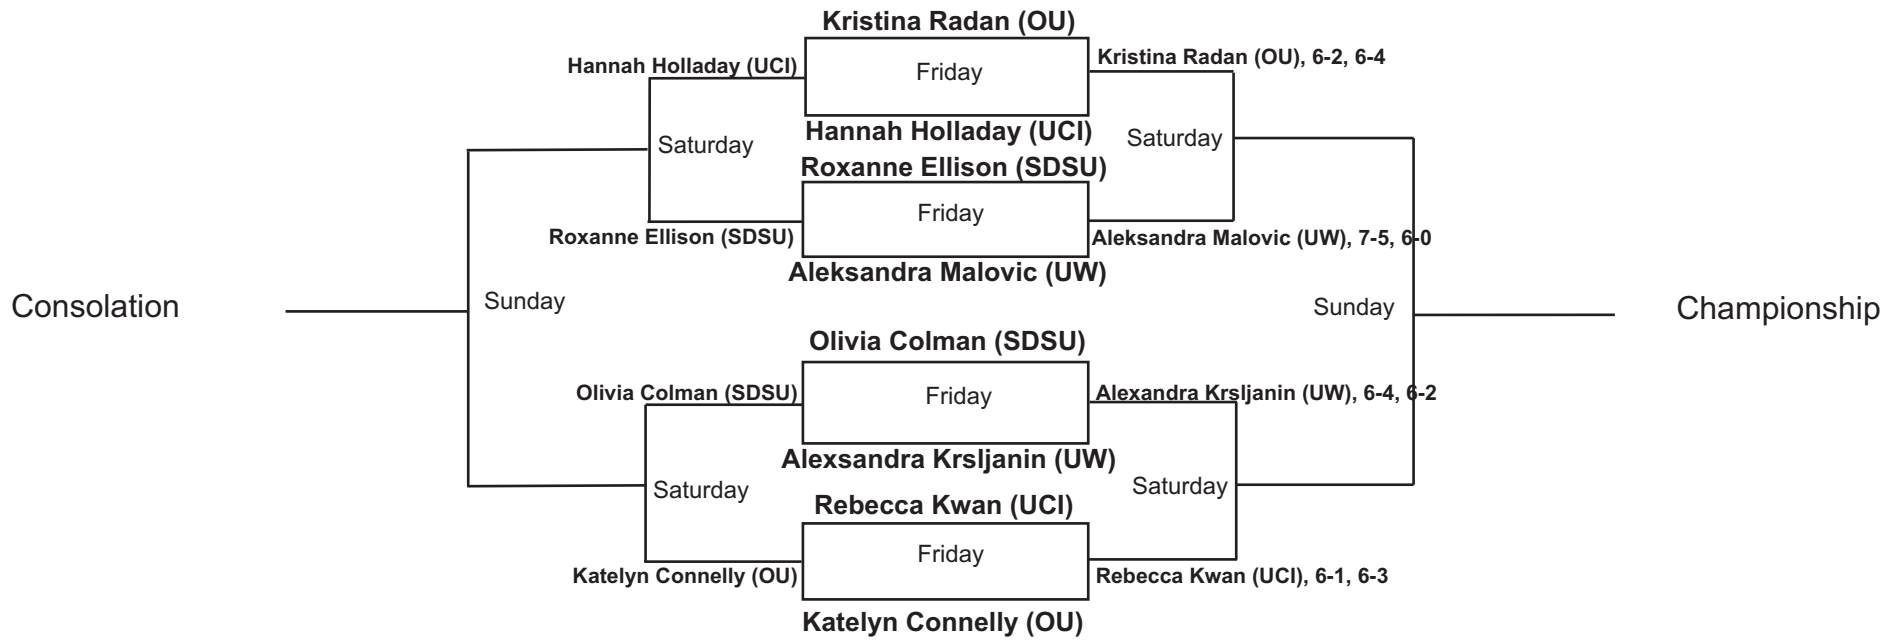

SDSU Fall Tennis Classic II
November 6-8, 2009
Doubles Red

SDSU Fall Tennis Classic II
November 6-8, 2009
Doubles Black

SDSU Fall Tennis Classic II
November 6-8, 2009
Singles Red

SDSU Fall Tennis Classic II
November 6-8, 2009
Singles Red

SDSU Fall Tennis Classic II
November 6-8, 2009
Singles White

SDSU Fall Tennis Classic II
November 6-8, 2009
Singles Gold