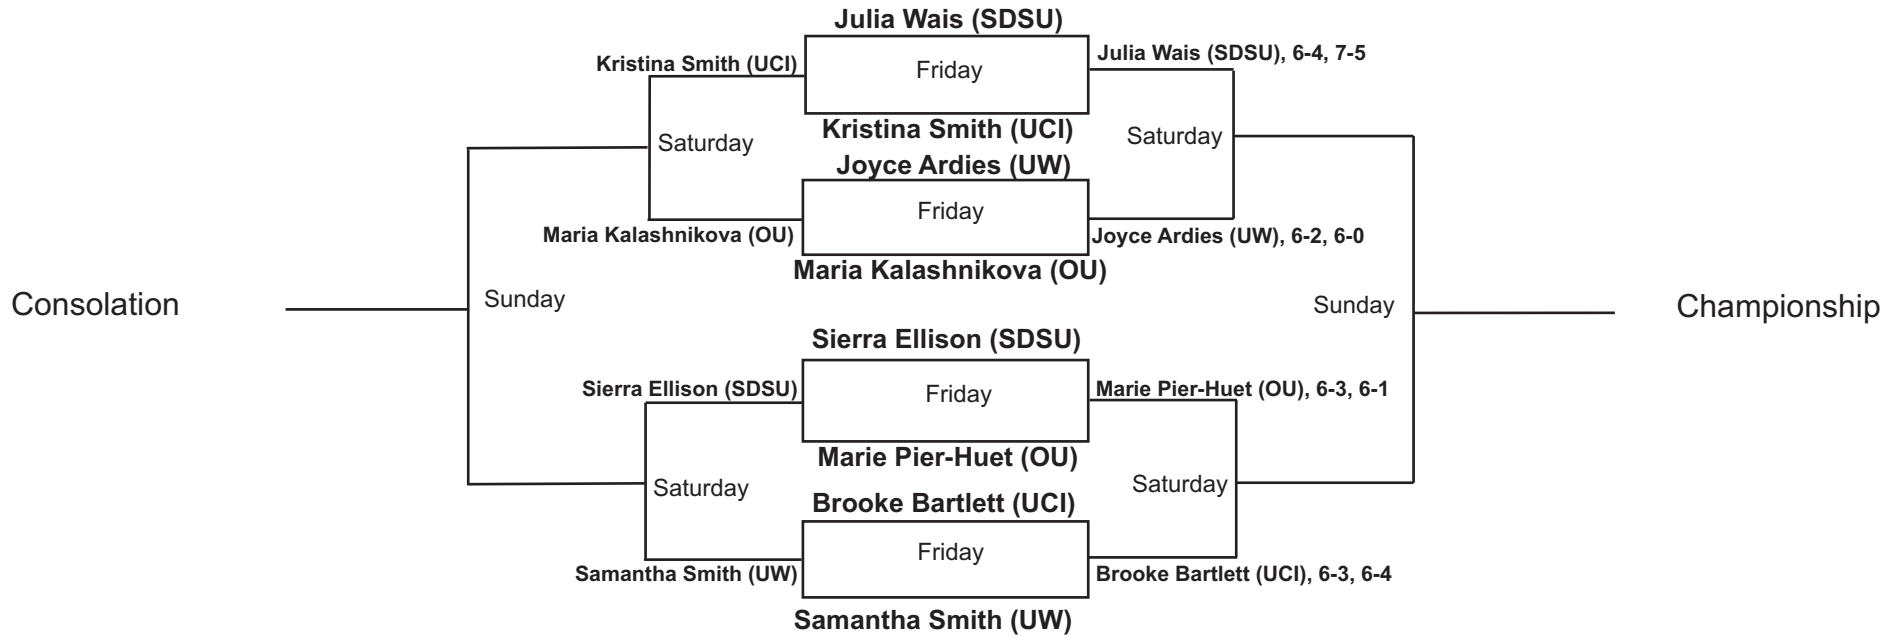

SDSU Fall Tennis Classic II
November 6-8, 2009
Doubles Red

SDSU Fall Tennis Classic II
November 6-8, 2009
Doubles Black

SDSU Fall Tennis Classic II
November 6-8, 2009
Singles Red

SDSU Fall Tennis Classic II
November 6-8, 2009
Singles Red

SDSU Fall Tennis Classic II
November 6-8, 2009
Singles White

SDSU Fall Tennis Classic II
November 6-8, 2009
Singles Gold