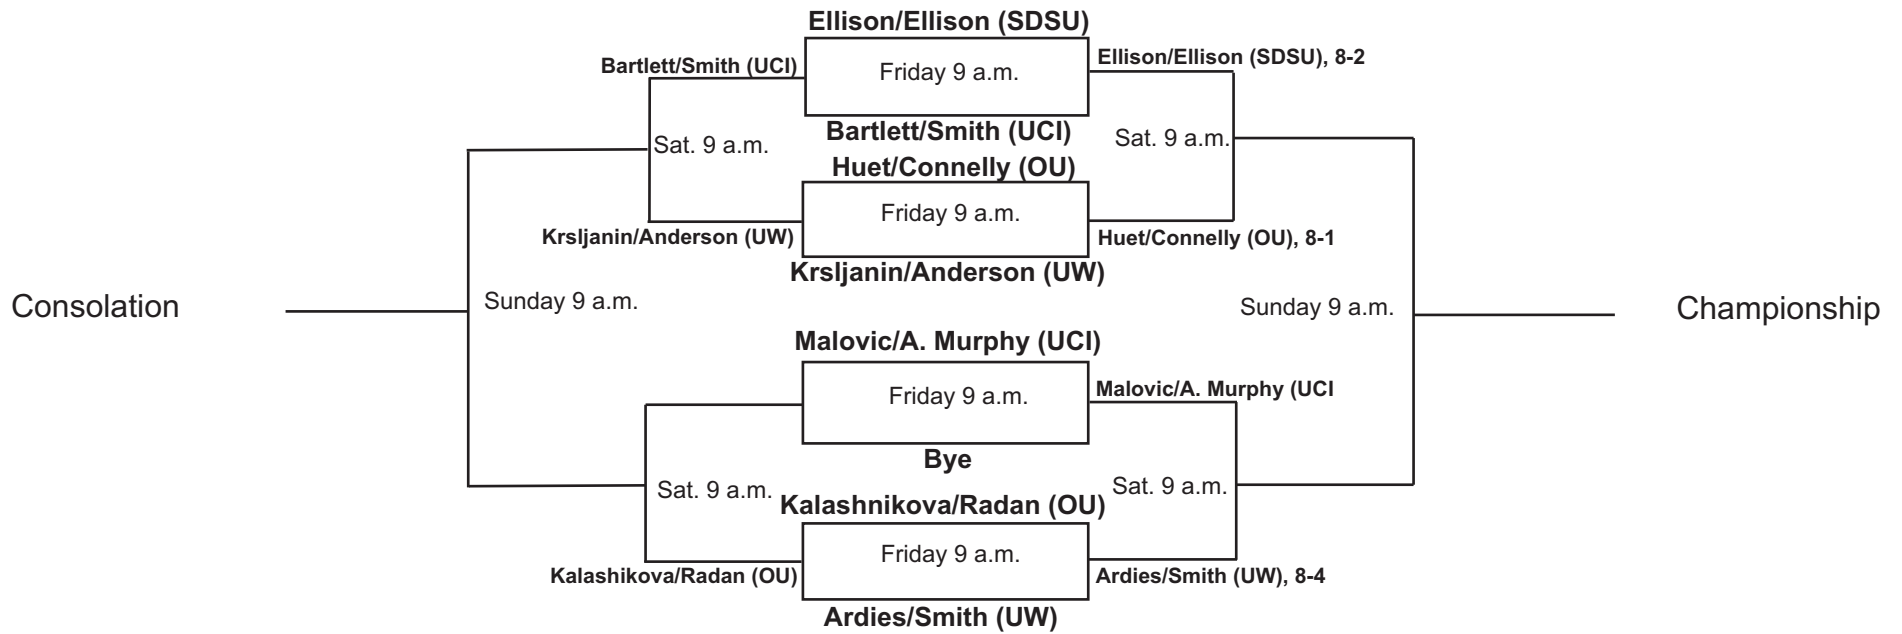

SDSU Fall Tennis Classic II
November 6-8, 2009
Doubles Red

SDSU Fall Tennis Classic II
November 6-8, 2009
Doubles Black

SDSU Fall Tennis Classic II
November 6-8, 2009
Singles Red

SDSU Fall Tennis Classic II
November 6-8, 2009
Singles Red

SDSU Fall Tennis Classic II
November 6-8, 2009
Singles White

SDSU Fall Tennis Classic II
November 6-8, 2009
Singles Gold