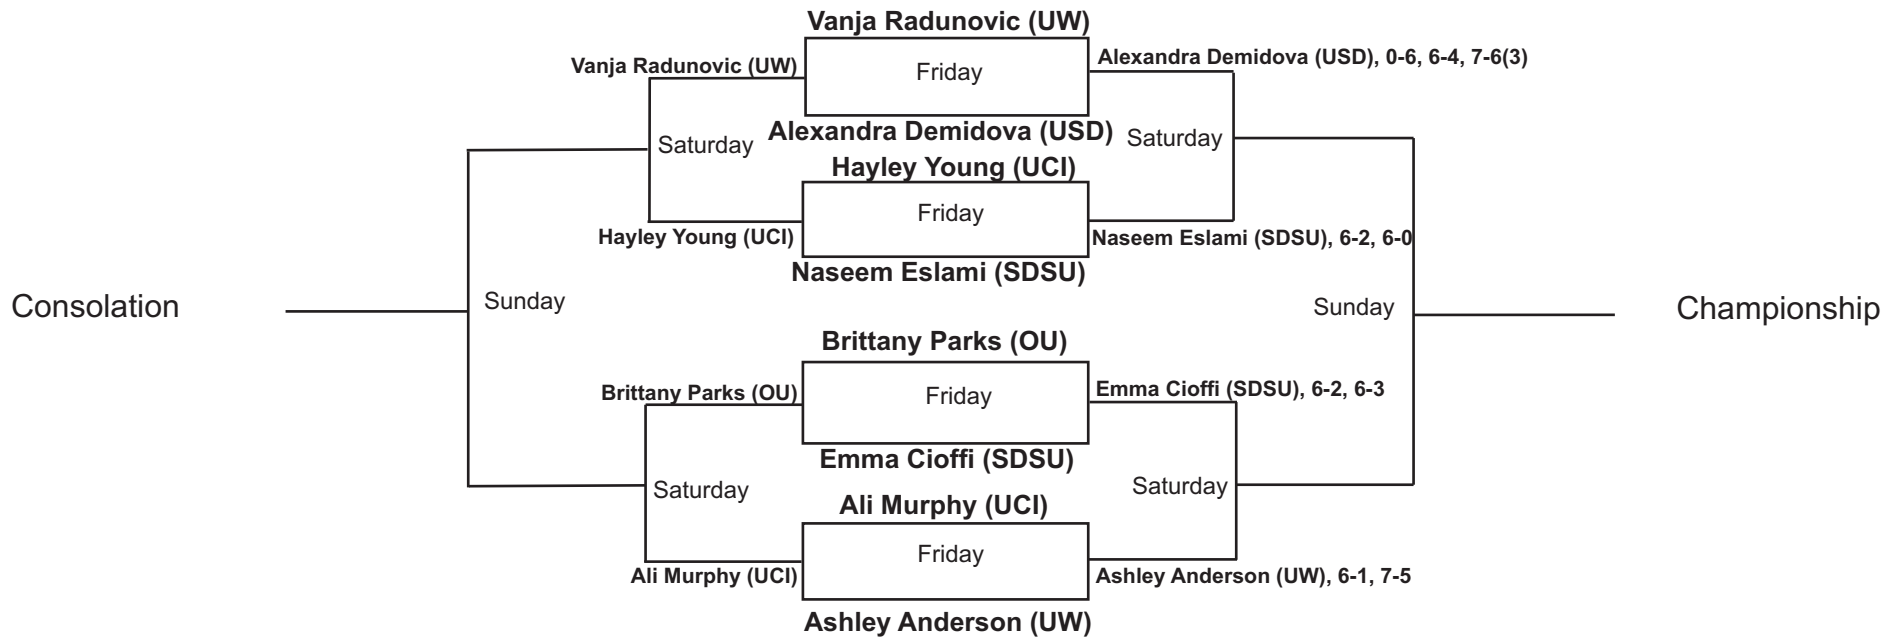

SDSU Fall Tennis Classic II
November 6-8, 2009
Doubles Red

SDSU Fall Tennis Classic II
November 6-8, 2009
Doubles Black

SDSU Fall Tennis Classic II
November 6-8, 2009
Singles Red

SDSU Fall Tennis Classic II
November 6-8, 2009
Singles Red

SDSU Fall Tennis Classic II
November 6-8, 2009
Singles White

SDSU Fall Tennis Classic II
November 6-8, 2009
Singles Gold