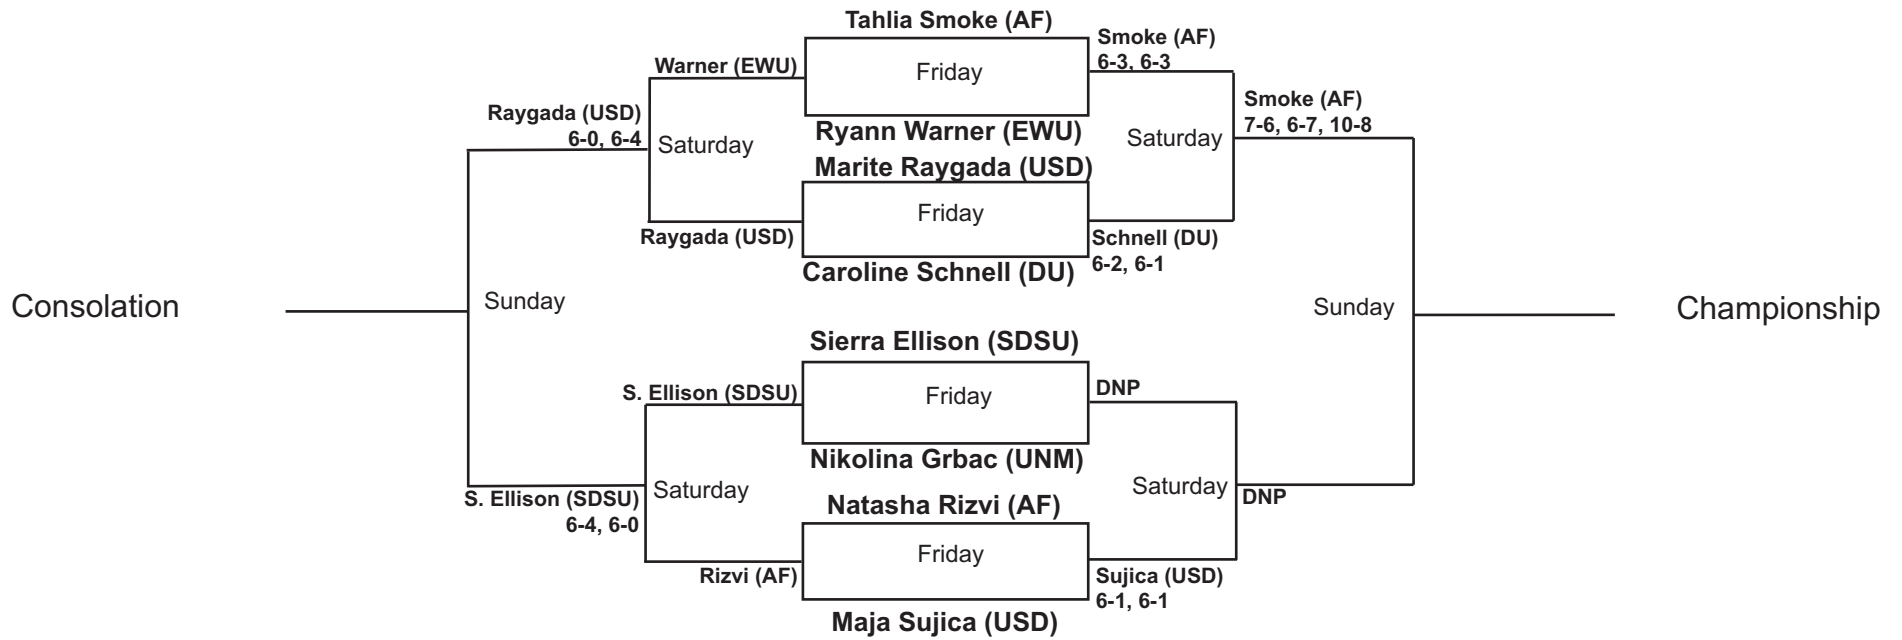

SDSU Fall Tennis Classic II
Nov. 11-13 2011
Doubles-Red (ITA Code: 224256)

SDSU Fall Tennis Classic II
Nov. 11-13, 2011
Doubles-Black (ITA Code: 224257)

SDSU Fall Tennis Classic II
Nov. 11-13, 2011
Doubles-White (ITA Code: 224258)

SDSU Fall Tennis Classic II
Nov. 11-13, 2011
Singles-Gold (ITA Code: 224250)

*Previously Susanna Kuuttilla (UNM)
^Previously Sophia Bergner (DU)

SDSU Fall Tennis Classic II
Nov. 1-13, 2011
Singles-White (ITA Code: 224251)

SDSU Fall Tennis Classic II
Nov. 11-13, 2011
Singles-Blue (ITA Code: 224252)

SDSU Fall Tennis Classic II
Nov. 11-13, 2011
Singles-Red (ITA Code: 224253)

SDSU Fall Tennis Classic II
Nov. 11-13, 2011
Singles-Black (ITA Code: 224254)