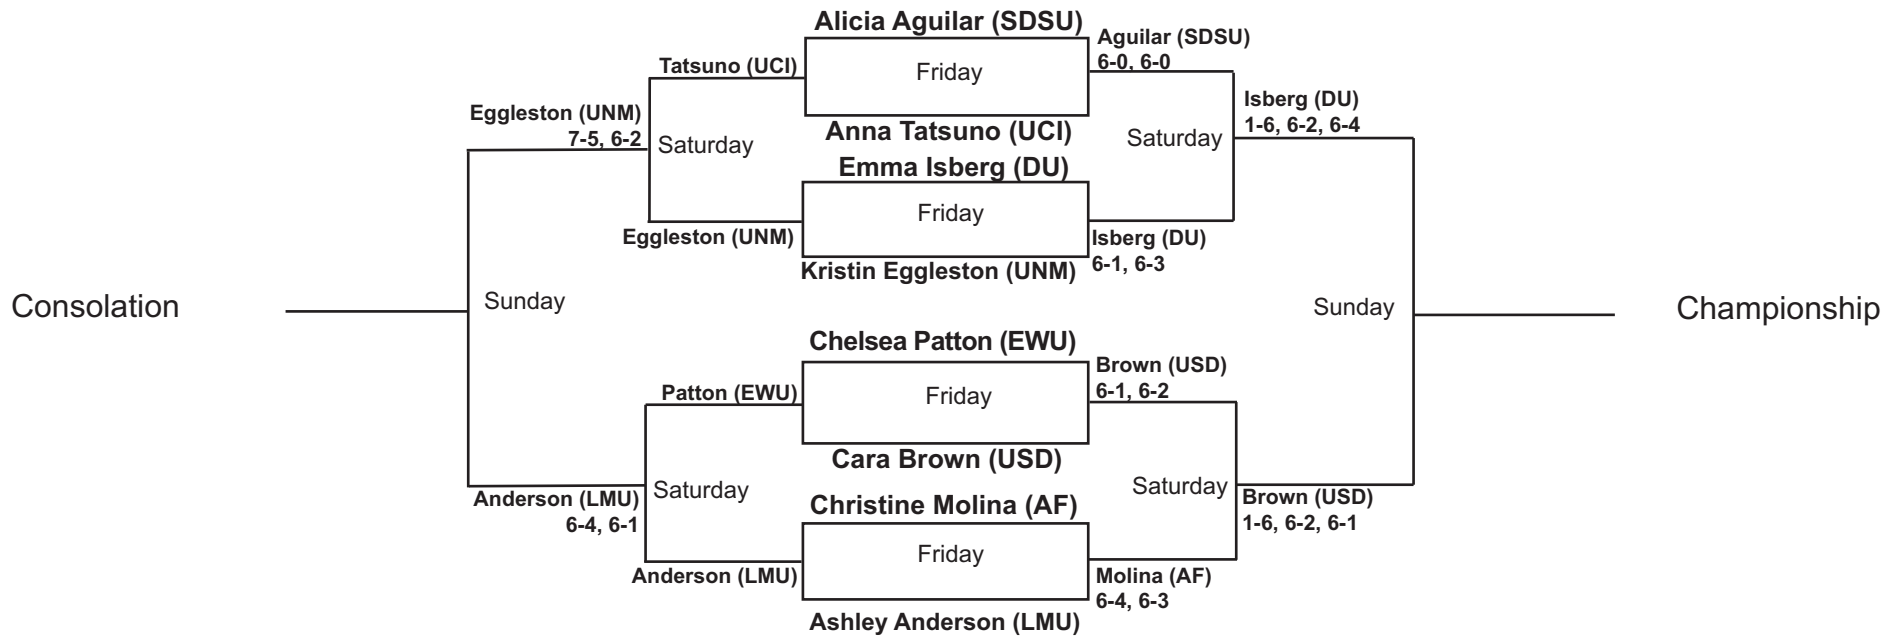

SDSU Fall Tennis Classic II
Nov. 11-13, 2011
Singles-Gold (ITA Code: 224250)

*Previously Susanna Kuuttilla (UNM)
^Previously Sophia Bergner (DU)

SDSU Fall Tennis Classic II
Nov. 1-13, 2011
Singles-White (ITA Code: 224251)

SDSU Fall Tennis Classic II
Nov. 11-13, 2011
Singles-Blue (ITA Code: 224252)

SDSU Fall Tennis Classic II
Nov. 11-13, 2011
Singles-Red (ITA Code: 224253)

SDSU Fall Tennis Classic II
Nov. 11-13, 2011
Singles-Black (ITA Code: 224254)