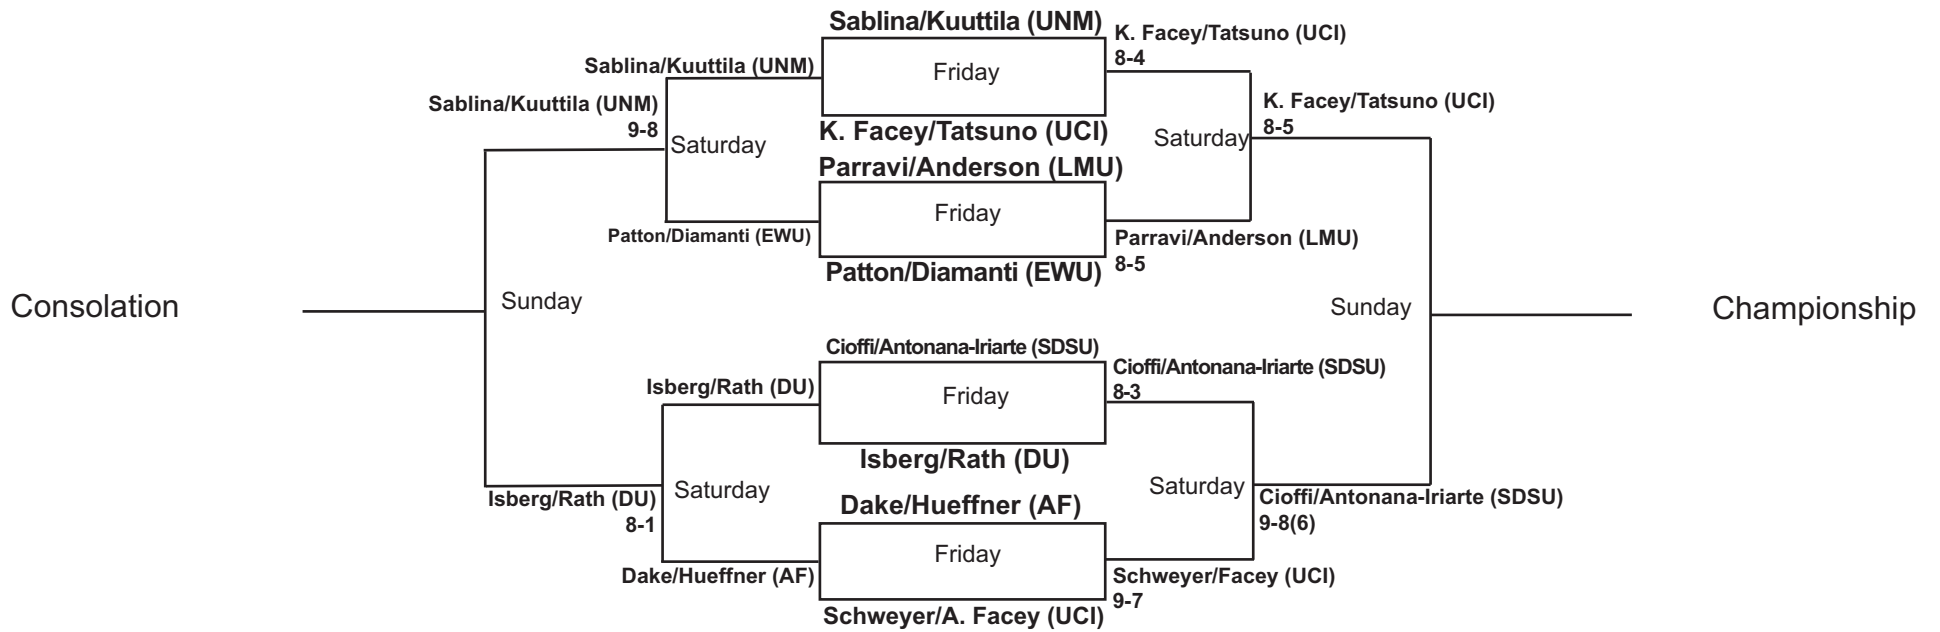

SDSU Fall Tennis Classic II
Nov. 11-13 2011
Doubles-Red (ITA Code: 224256)

SDSU Fall Tennis Classic II
Nov. 11-13, 2011
Doubles-Black (ITA Code: 224257)

SDSU Fall Tennis Classic II
Nov. 11-13, 2011
Doubles-White (ITA Code: 224258)

SDSU Fall Tennis Classic II
Nov. 11-13, 2011
Singles-Gold (ITA Code: 224250)

*Previously Susanna Kuuttilla (UNM)
^Previously Sophia Bergner (DU)

SDSU Fall Tennis Classic II
Nov. 1-13, 2011
Singles-White (ITA Code: 224251)

SDSU Fall Tennis Classic II
Nov. 11-13, 2011
Singles-Blue (ITA Code: 224252)

SDSU Fall Tennis Classic II
Nov. 11-13, 2011
Singles-Red (ITA Code: 224253)

SDSU Fall Tennis Classic II
Nov. 11-13, 2011
Singles-Black (ITA Code: 224254)

SDSU Fall Tennis Classic II
Nov. 11-13, 2011
Singles-Silver (ITA Code: 224255)