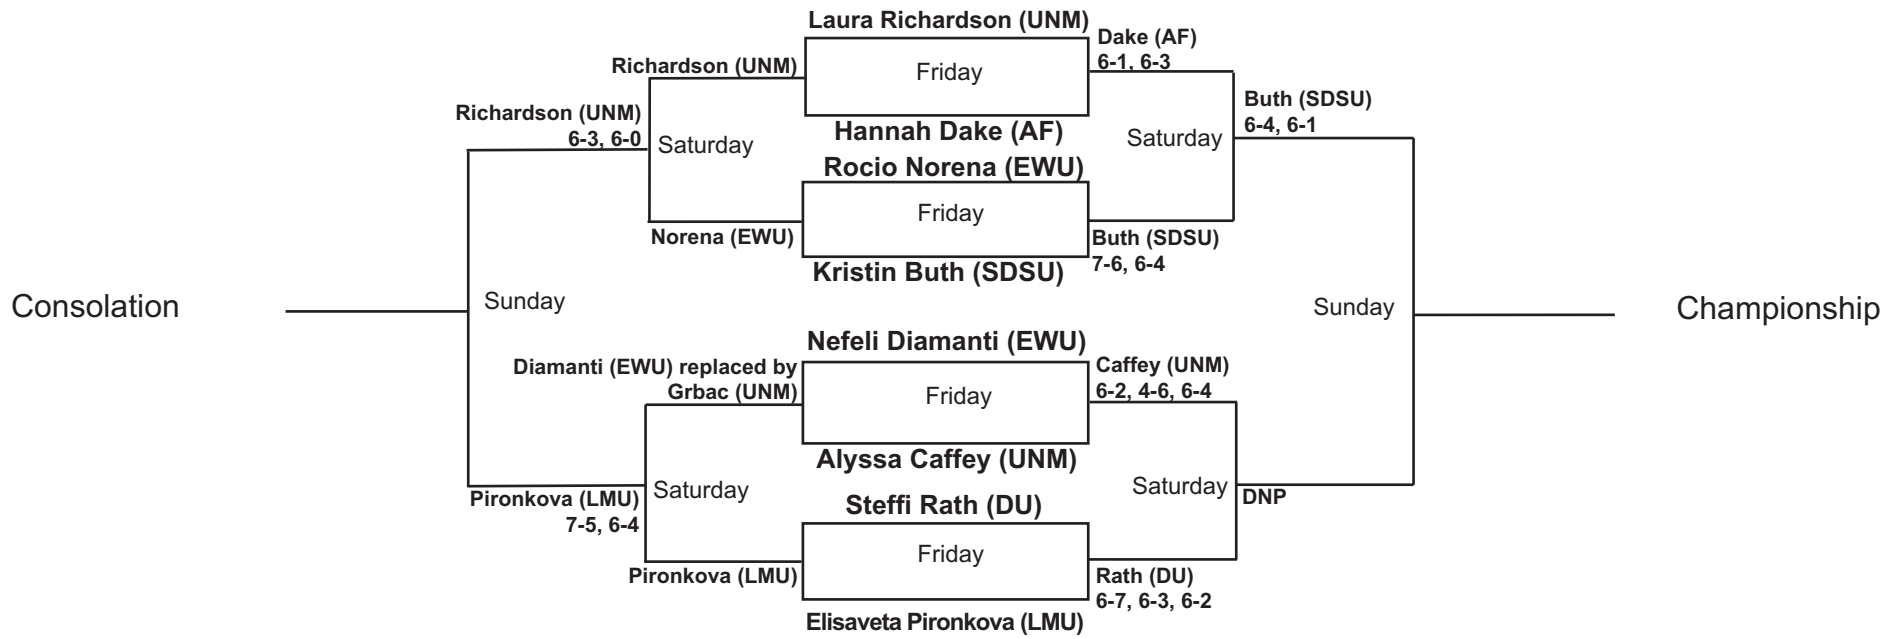

SDSU Fall Tennis Classic II
Nov. 11-13 2011
Doubles-Red (ITA Code: 224256)

SDSU Fall Tennis Classic II
Nov. 11-13, 2011
Doubles-Black (ITA Code: 224257)

SDSU Fall Tennis Classic II
Nov. 11-13, 2011
Doubles-White (ITA Code: 224258)

SDSU Fall Tennis Classic II
Nov. 11-13, 2011
Singles-Gold (ITA Code: 224250)

*Previously Susanna Kuuttilla (UNM)
^Previously Sophia Bergner (DU)

SDSU Fall Tennis Classic II
Nov. 1-13, 2011
Singles-White (ITA Code: 224251)

SDSU Fall Tennis Classic II
Nov. 11-13, 2011
Singles-Blue (ITA Code: 224252)

SDSU Fall Tennis Classic II
Nov. 11-13, 2011
Singles-Red (ITA Code: 224253)

SDSU Fall Tennis Classic II
Nov. 11-13, 2011
Singles-Black (ITA Code: 224254)

SDSU Fall Tennis Classic II
Nov. 11-13, 2011
Singles-Silver (ITA Code: 224255)