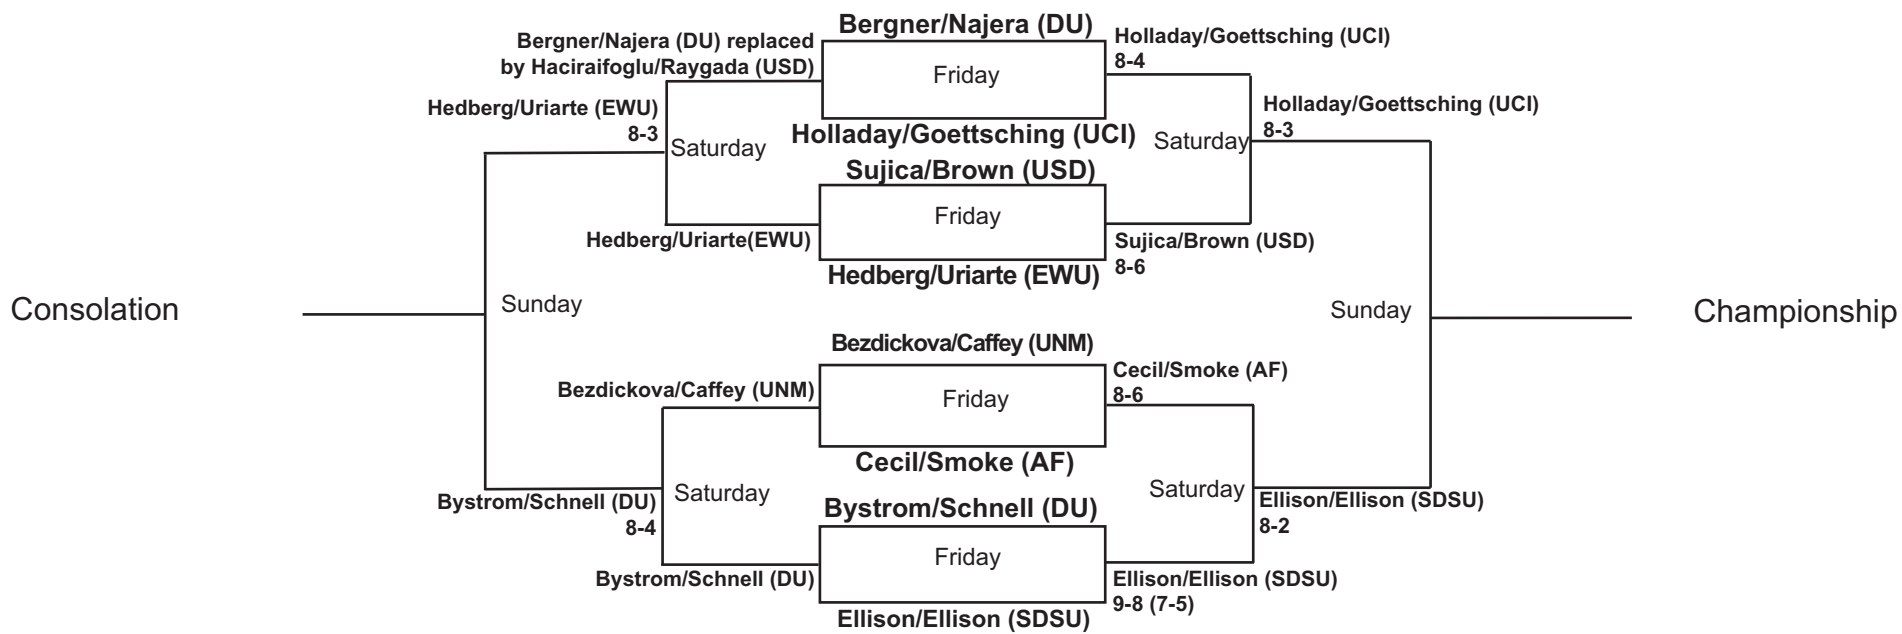

SDSU Fall Tennis Classic II
Nov. 11-13 2011
Doubles-Red (ITA Code: 224256)

SDSU Fall Tennis Classic II
Nov. 11-13, 2011
Doubles-Black (ITA Code: 224257)

SDSU Fall Tennis Classic II
Nov. 11-13, 2011
Doubles-White (ITA Code: 224258)

SDSU Fall Tennis Classic II
Nov. 11-13, 2011
Singles-Gold (ITA Code: 224250)

*Previously Susanna Kuuttilla (UNM)
^Previously Sophia Bergner (DU)

SDSU Fall Tennis Classic II
Nov. 1-13, 2011
Singles-White (ITA Code: 224251)

SDSU Fall Tennis Classic II
Nov. 11-13, 2011
Singles-Blue (ITA Code: 224252)

SDSU Fall Tennis Classic II
Nov. 11-13, 2011
Singles-Red (ITA Code: 224253)

SDSU Fall Tennis Classic II
Nov. 11-13, 2011
Singles-Black (ITA Code: 224254)

SDSU Fall Tennis Classic II
Nov. 11-13, 2011
Singles-Silver (ITA Code: 224255)