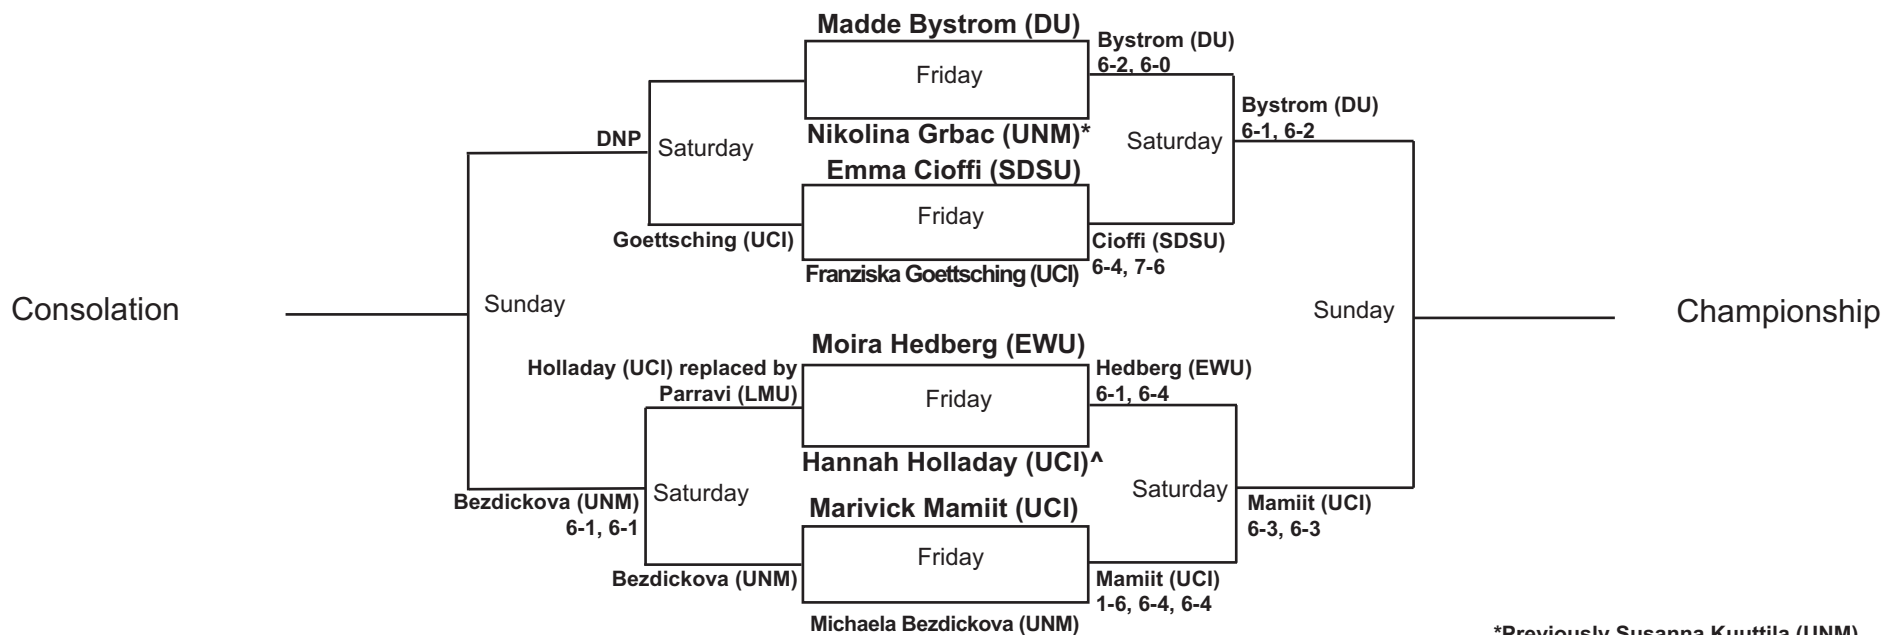

SDSU Fall Tennis Classic II
Nov. 11-13 2011
Doubles-Red (ITA Code: 224256)

SDSU Fall Tennis Classic II
Nov. 11-13, 2011
Doubles-Black (ITA Code: 224257)

SDSU Fall Tennis Classic II
Nov. 11-13, 2011
Doubles-White (ITA Code: 224258)

SDSU Fall Tennis Classic II
Nov. 11-13, 2011
Singles-Gold (ITA Code: 224250)

*Previously Susanna Kuuttilla (UNM)
^Previously Sophia Bergner (DU)

SDSU Fall Tennis Classic II
Nov. 1-13, 2011
Singles-White (ITA Code: 224251)

SDSU Fall Tennis Classic II
Nov. 11-13, 2011
Singles-Blue (ITA Code: 224252)

SDSU Fall Tennis Classic II
Nov. 11-13, 2011
Singles-Red (ITA Code: 224253)

SDSU Fall Tennis Classic II
Nov. 11-13, 2011
Singles-Black (ITA Code: 224254)

SDSU Fall Tennis Classic II
Nov. 11-13, 2011
Singles-Silver (ITA Code: 224255)