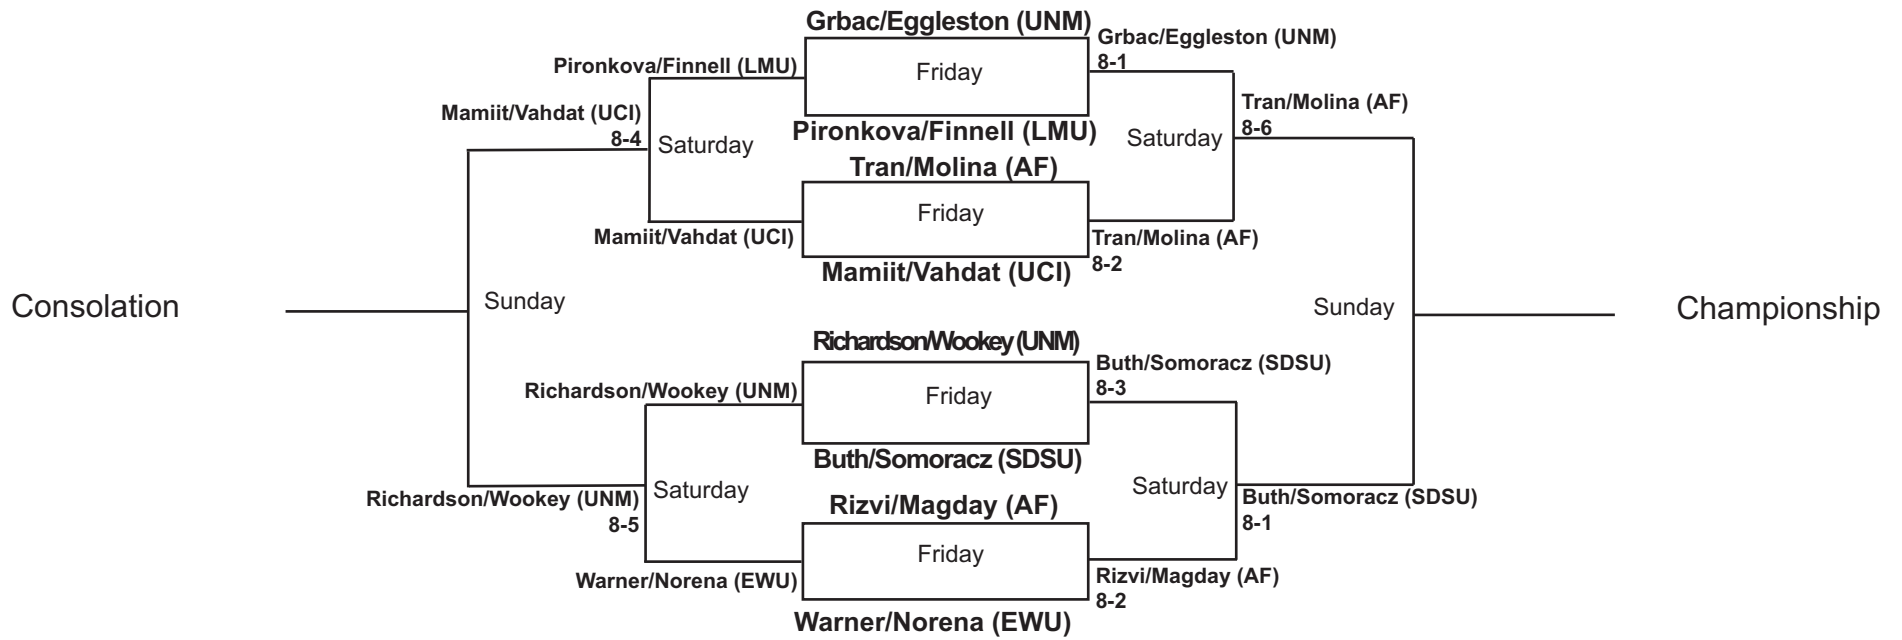

SDSU Fall Tennis Classic II
Nov. 11-13 2011
Doubles-Red (ITA Code: 224256)

SDSU Fall Tennis Classic II
Nov. 11-13, 2011
Doubles-Black (ITA Code: 224257)

SDSU Fall Tennis Classic II
Nov. 11-13, 2011
Doubles-White (ITA Code: 224258)

SDSU Fall Tennis Classic II
Nov. 11-13, 2011
Singles-Gold (ITA Code: 224250)

*Previously Susanna Kuuttilla (UNM)
^Previously Sophia Bergner (DU)

SDSU Fall Tennis Classic II
Nov. 1-13, 2011
Singles-White (ITA Code: 224251)

SDSU Fall Tennis Classic II
Nov. 11-13, 2011
Singles-Blue (ITA Code: 224252)

SDSU Fall Tennis Classic II
Nov. 11-13, 2011
Singles-Red (ITA Code: 224253)

SDSU Fall Tennis Classic II
Nov. 11-13, 2011
Singles-Black (ITA Code: 224254)

SDSU Fall Tennis Classic II
Nov. 11-13, 2011
Singles-Silver (ITA Code: 224255)