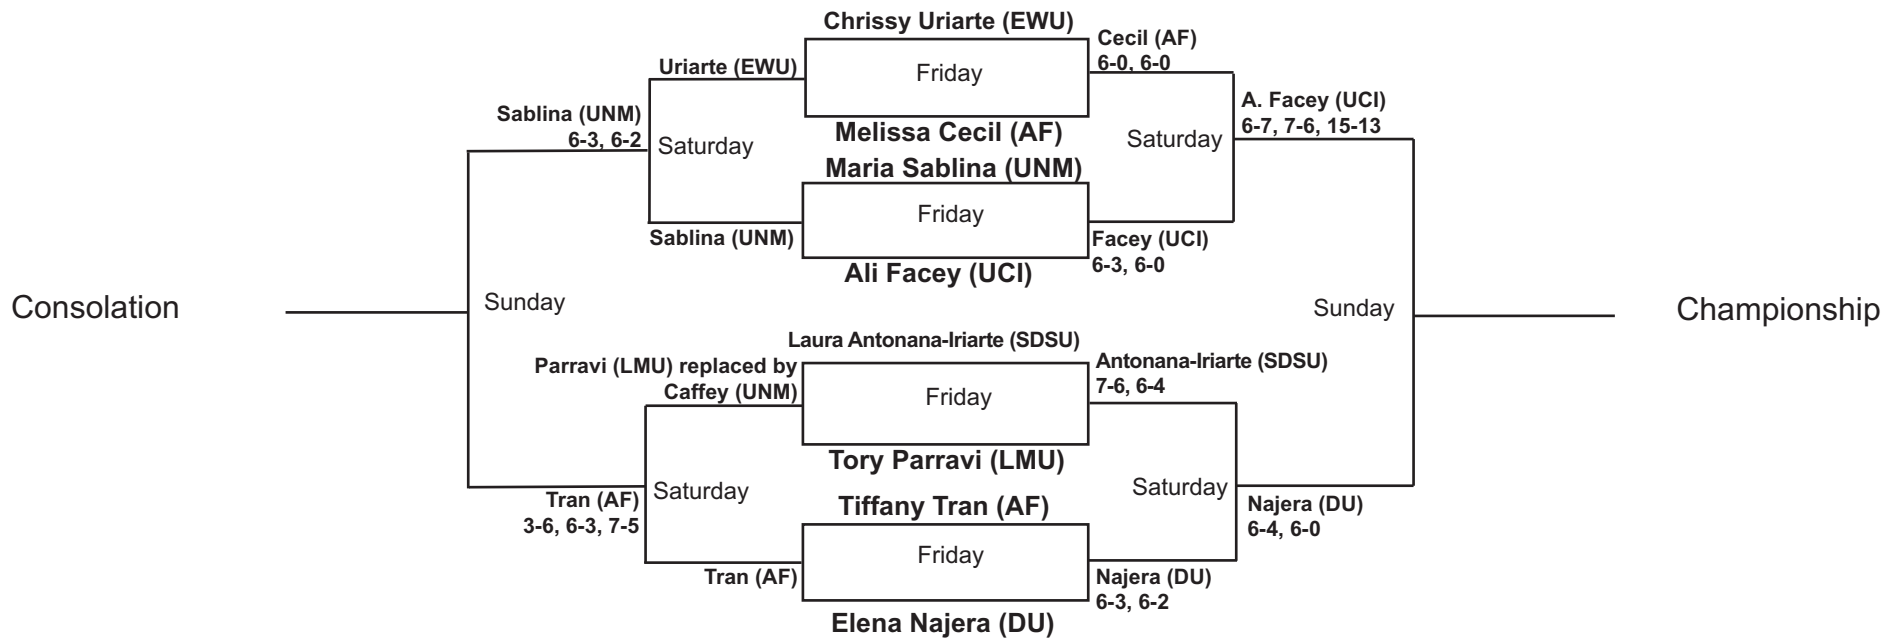

SDSU Fall Tennis Classic II
Nov. 11-13 2011
Doubles-Red (ITA Code: 224256)

SDSU Fall Tennis Classic II
Nov. 11-13, 2011
Doubles-Black (ITA Code: 224257)

SDSU Fall Tennis Classic II
Nov. 11-13, 2011
Doubles-White (ITA Code: 224258)

SDSU Fall Tennis Classic II
Nov. 11-13, 2011
Singles-Gold (ITA Code: 224250)

*Previously Susanna Kuuttilla (UNM)
^Previously Sophia Bergner (DU)

SDSU Fall Tennis Classic II
Nov. 1-13, 2011
Singles-White (ITA Code: 224251)

SDSU Fall Tennis Classic II
Nov. 11-13, 2011
Singles-Blue (ITA Code: 224252)

SDSU Fall Tennis Classic II
Nov. 11-13, 2011
Singles-Red (ITA Code: 224253)

SDSU Fall Tennis Classic II
Nov. 11-13, 2011
Singles-Black (ITA Code: 224254)

SDSU Fall Tennis Classic II
Nov. 11-13, 2011
Singles-Silver (ITA Code: 224255)