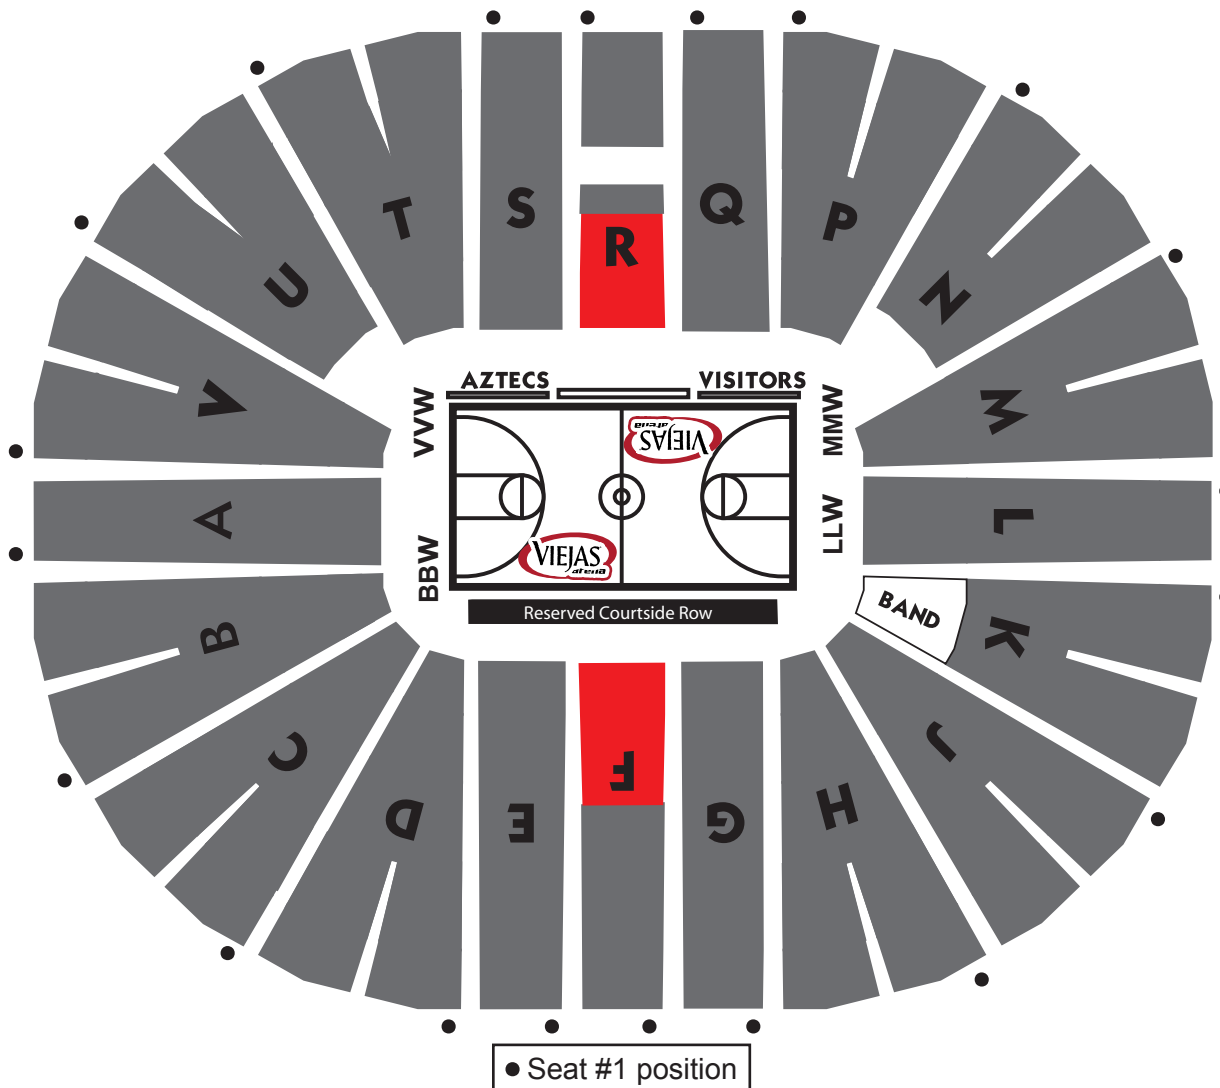

2011 - 12 AZTEC WOMEN'S BASKETBALL

SINGLE GAME PRICING

PRICING

Courtside Row	\$20
Reserved Seating	\$9
Section F - Row 1-12	
Section R - Row 6-12	
General Admission	\$6

SCHEDULE

MON	Nov. 7	UCSD
		General Admission: \$4 each
MON	Nov. 14	Arkansas Pine Bluff
SAT	Nov. 26	Washington
THU	Dec. 8	USD
WED	Dec. 21	Cal Poly
WED	Dec. 28	Surf N Slam Day 1
		SDSU vs UNC Greensboro
THU	Dec. 29	Surf N Slam Day 2
		Penn vs UNC Greensboro
FRI	Dec. 30	Surf N Slam Day 3
		SDSU vs Penn
WED	Jan. 4	Longwood
WED	Jan. 11	TCU
WED	Jan. 18	New Mexico
TUE	Jan. 24	Wyoming
SAT	Jan. 28	Colorado St
SAT	Feb. 11	UNLV
SAT	Feb. 18	Air Force
WED	Feb. 29	Boise St

COURTSIDE ROW: On Court seating facing the team benches

RESERVED: Sections F & R up to Row 12

GENERAL ADMISSION: First come-first serve seating in non-Reserved/non-Courtside Row areas