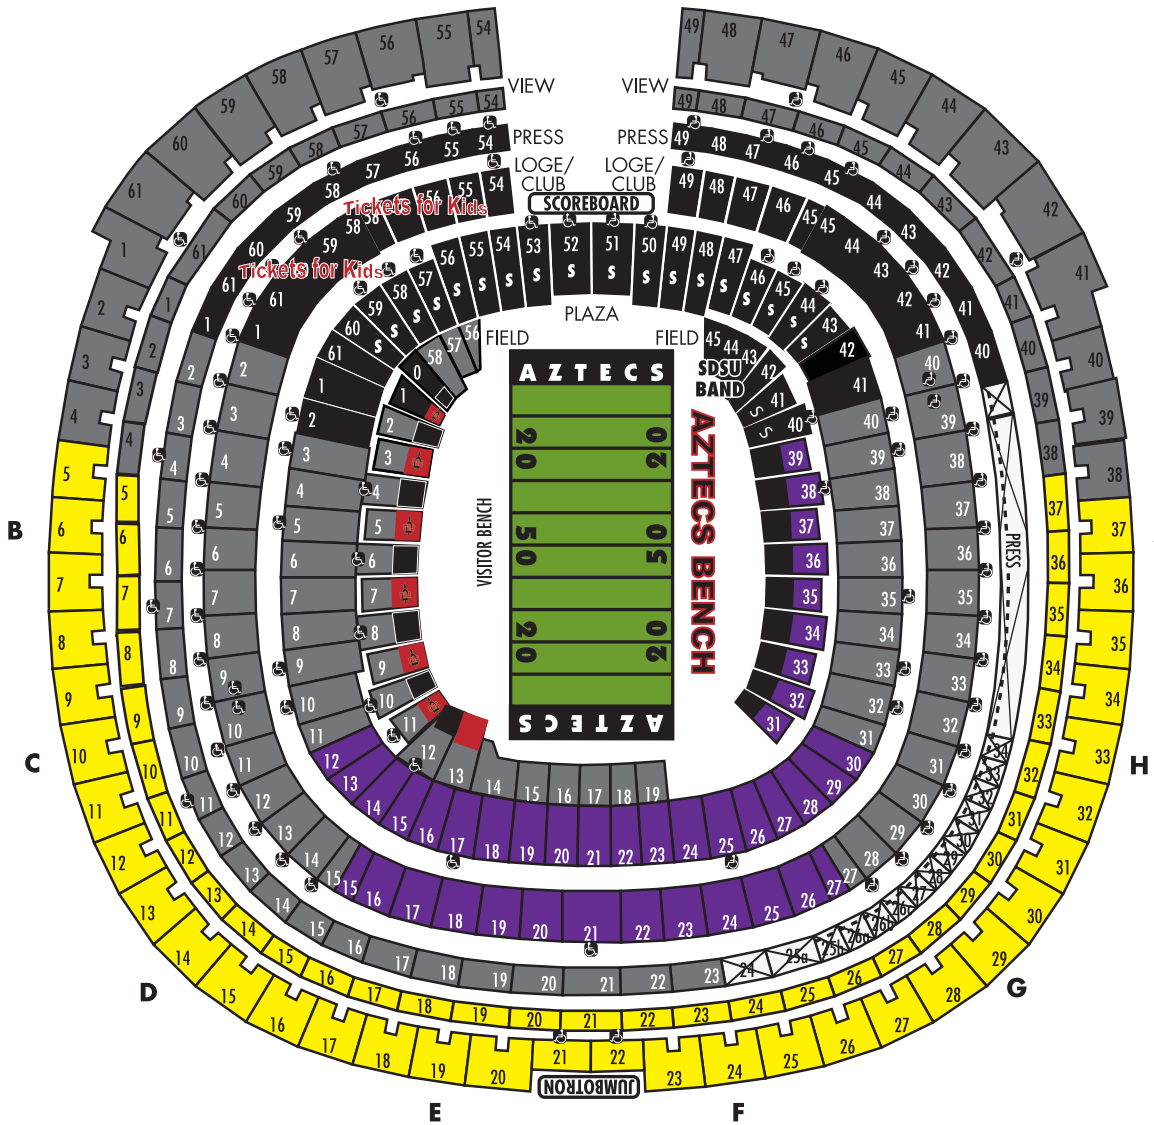

2011 AZTEC FOOTBALL

GROUP TICKET PRICING

Pricing for purchases of 20 or more

SkyShow-Washington State and Boise State

 **Field South/Plaza Loge Endzone Group Ticket \$15**

 **View Level Group Ticket \$15 (Skyshow only)**

Cal Poly, TCU, New Mexico, Wyoming, Fresno State

 **Field South/Plaza Loge Endzone Group Ticket \$10**

  NOT AVAILABLE

View Level- SkyShow Only