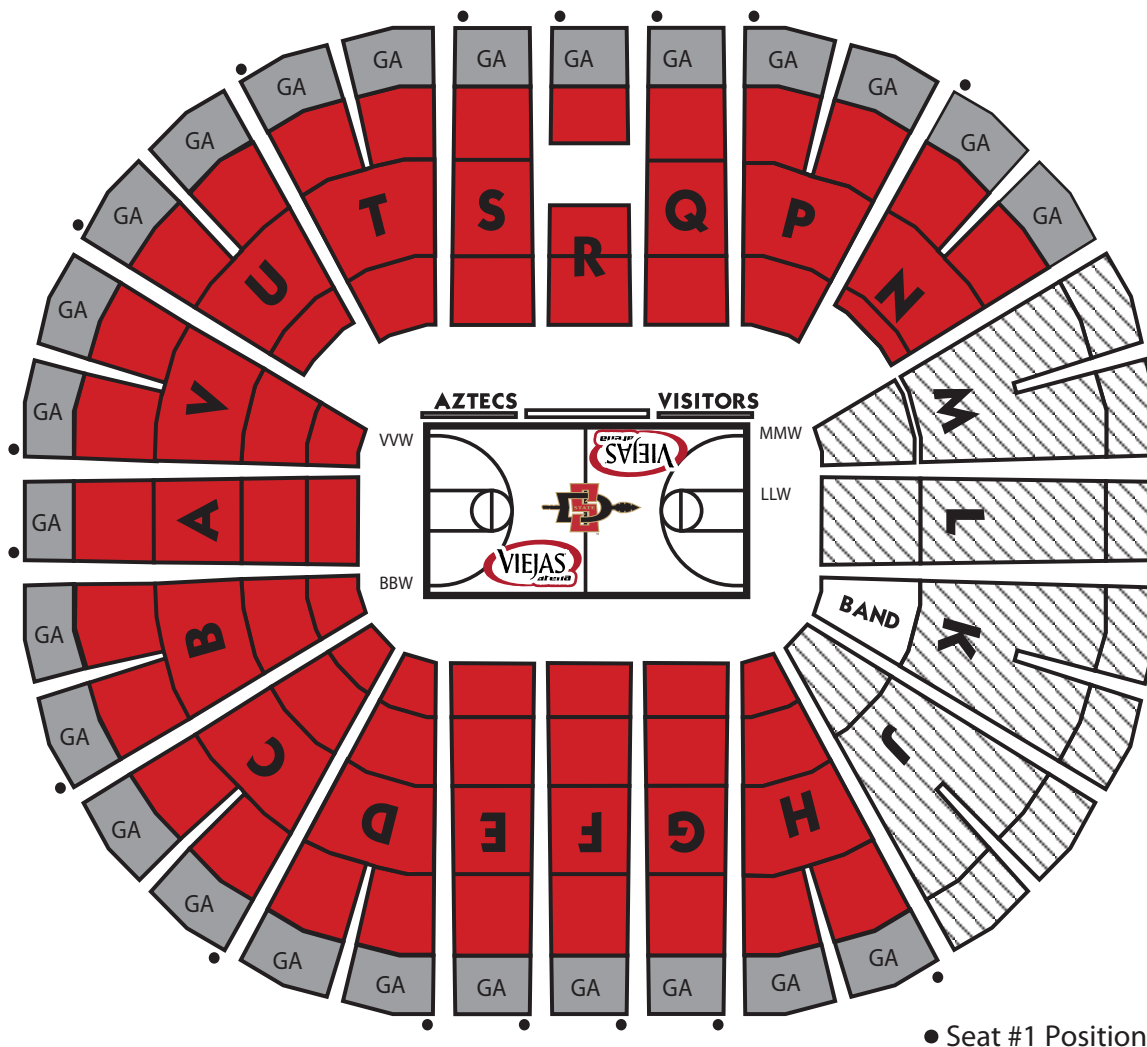

2011-12 AZTEC MEN'S BASKETBALL SINGLE GAME PRICING

● Seat #1 Position

RESERVED CHAIRBACK SEATING: Reserved Section, Row & Seat w/ a chairback.

GENERAL ADMISSION BENCH SEATING: First come - first serve bench, no back.

PRICING

 **RESERVED CHAIRBACK SEATING** **\$30**

 **GENERAL ADMISSION BENCH SEATING** **\$20**

 **SDSU STUDENT AREA GENERAL ADMISSION** **FREE**
LIMIT 1
Must have current RED ID