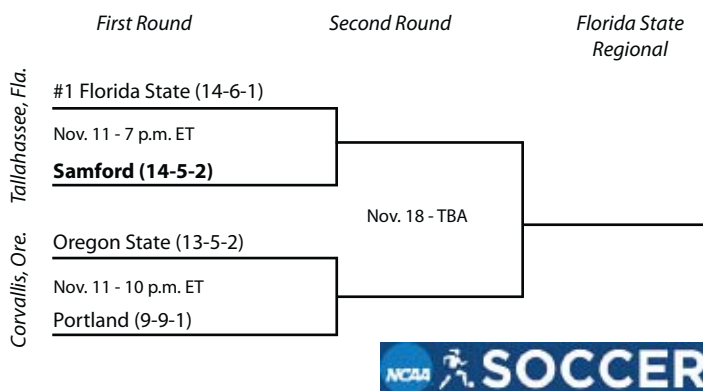

## 2011 NCAA Women's Soccer Championship First Round • Tallahassee, Fla.