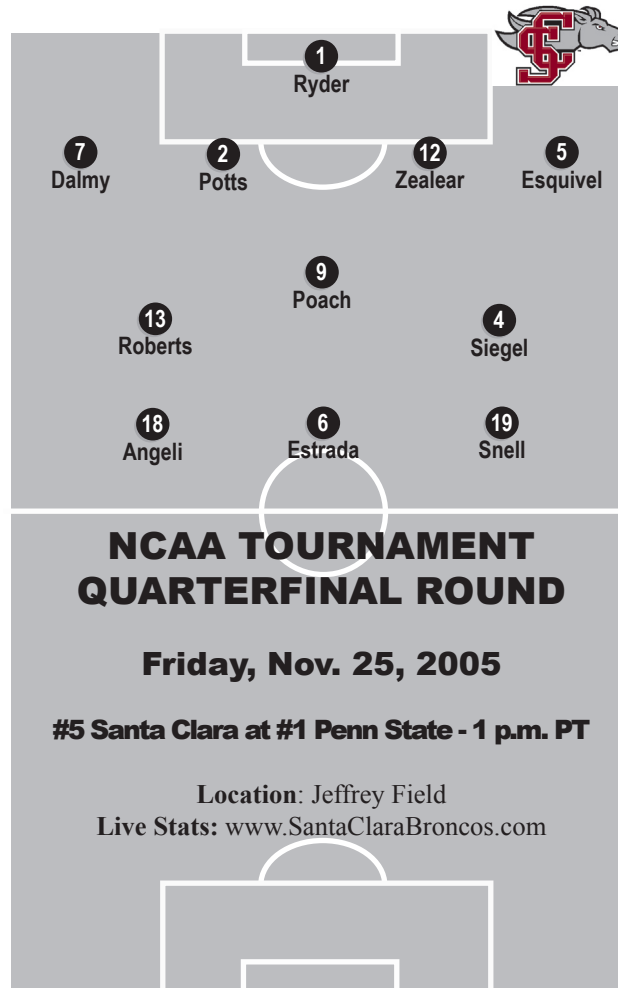

SCU Possible Starting XI

SCU Roster

GOALKEEPERS

00 Lisa Lahman
0 Meagan McCray
1 Julie Ryder

DEFENDERS

2 Danielle Potts
5 Micaela Esquivel
7 Marian Dalmy
10 Courtney Lewis (also Fwd)
11 Jessica Ballweg
12 Lauren Zealar
14 Jessica Whalen
17 Carrie Shuler
20 Catherine Sigler
26 Casey Pleas

MIDFIELDERS

3 Brittany Klein
4 Hayley Siegel
8 Kelly Giddings
9 Amanda Poach
13 Tiffany Roberts

FORWARDS

6 Tina Estrada
15 Bonnie Bowman
16 Elyse Shelger
18 Jordan Angeli
19 Meagan Snell
22 Kendall Doherty
23 Katie Araujo

COACHES

HC Jerry Smith
AC Erin Chastain
AC Curtis McAlister
AC Albertin Montoya

This Week For Bronco Women's Soccer

The fifth-ranked Santa Clara Broncos will be making their 11th-straight NCAA Quarterfinal appearance Friday afternoon as they travel to University Park, Pa. to take on top-seeded Penn State at 4 p.m. ET (1 p.m. PT). Friday's match will be the second time that the Broncos and Nittany Lions have met in the NCAA Tournament, with Santa Clara taking a 3-1 decision in the second round of the 1996 tournament.

Last Week For Bronco Women's Soccer

Saturday's third-round match between Santa Clara and Boston College was the first-ever meeting between the two schools, with the Broncos coming out on top with a 2-1 come-from-behind victory. After BC's Nicole Reyes redirected a free kick for a 1-0 lead in the 36th minute, Santa Clara went into the half down a goal for only the fifth time all season. But the Broncos came out in force in the second half, pressing the Eagle defense and peppering goalie Arianna Criscione with shots. In the 59th minute, Tina Estrada was taken down in the box and buried the resulting penalty kick for the equalizer and her third goal of the tournament. Ten minutes after that, Micaela Esquivel wove her way through the BC defense and sent a textbook cross to Jordan Angeli, who one-timed it home for the game-winner.