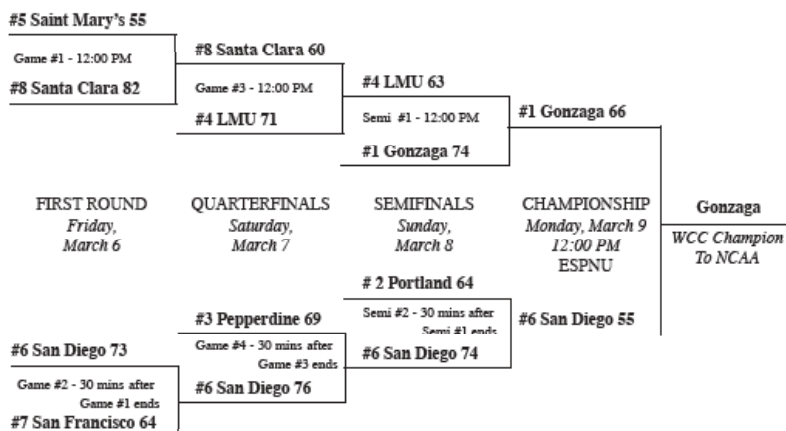

Player of the Year: Courtney Vandersloot, GON
Defensive Player of the Year: Louella Tomlinson, SMC
Newcomer of the Year: Alex Cowling, LMU
Coach of the Year: Jim Sollars, POR

$WCC Tournament Champions/NCAA Tournament Second Rnd
#WNIT First Rnd