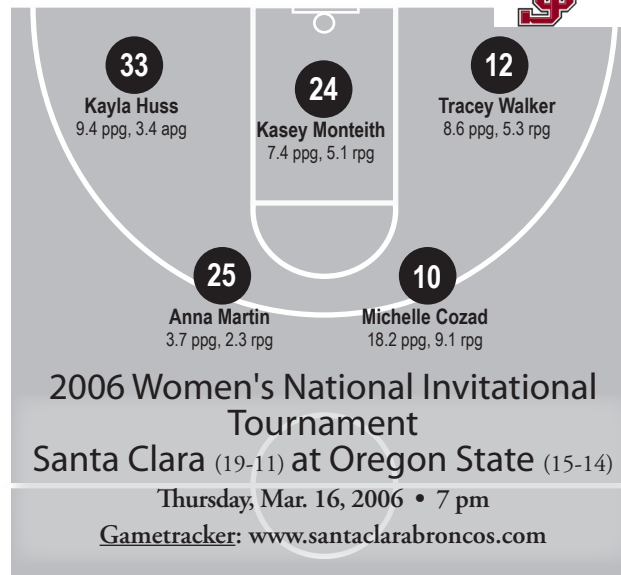

+WCC Championships, Spokane, Wash.; *WCC Opponent #WNIT Contest

Possible Starting Five

SCU Roster

FORWARDS

- 5 Claire Goins
- 21 Ashley Gonnerman
- 24 Kasey Monteith
- 45 Kimee Goeggel

GUARDS

- 3 Chandice Cronk
- 10 Michelle Cozad
- 12 Tracey Walker
- 15 Lauren Michalski
- 22 Ashley Graham
- 25 Anna Martin
- 30 Elizabeth Doran
- 31 Yasemin Kimyacioglu
- 33 Kayla Huss
- 34 Sara Majors

COACHES

- HC Michelle Bento-Jackson
- AC Tanya Nash
- AC Jennifer Bradley

This Week for the Broncos

The West Coast Conference Co-Champion Santa Clara Broncos (19-11) have accepted a bid to the 2006 Women's National Invitational Tournament and will face the Oregon State Beavers (15-14) of the Pacific-10 Conference in a preliminary round contest Thursday night, March 16 at 7 p.m. The winner of Thursday's first-round contest will go on to face the Wyoming Cowgirls (20-8) in a first-round contest in Laramie on Saturday night. Bronco fans can follow all of Thursday night's action live on the Internet via Gametracker at www.santaclarabroncos.com.

Last Week for the Broncos

Santa Clara ended last week's WCC Tournament by falling 71-67 to the Pepperdine Waves in the title game. Despite Michelle Cozad's 24 points and nine rebounds, the Broncos dropped a heart-breaking decision. In the first two rounds, top-seeded Santa Clara defeated the Portland Pilots 83-77 behind 25 points and nine rebounds from Cozad and 21 points on 8-of-11 shooting from Chandice Cronk. In the semis, Cronk hit a game-tying three with 3.1 seconds left to force overtime, where Kasey Monteith scored five points to lead the Broncos to a 75-65 overtime win.