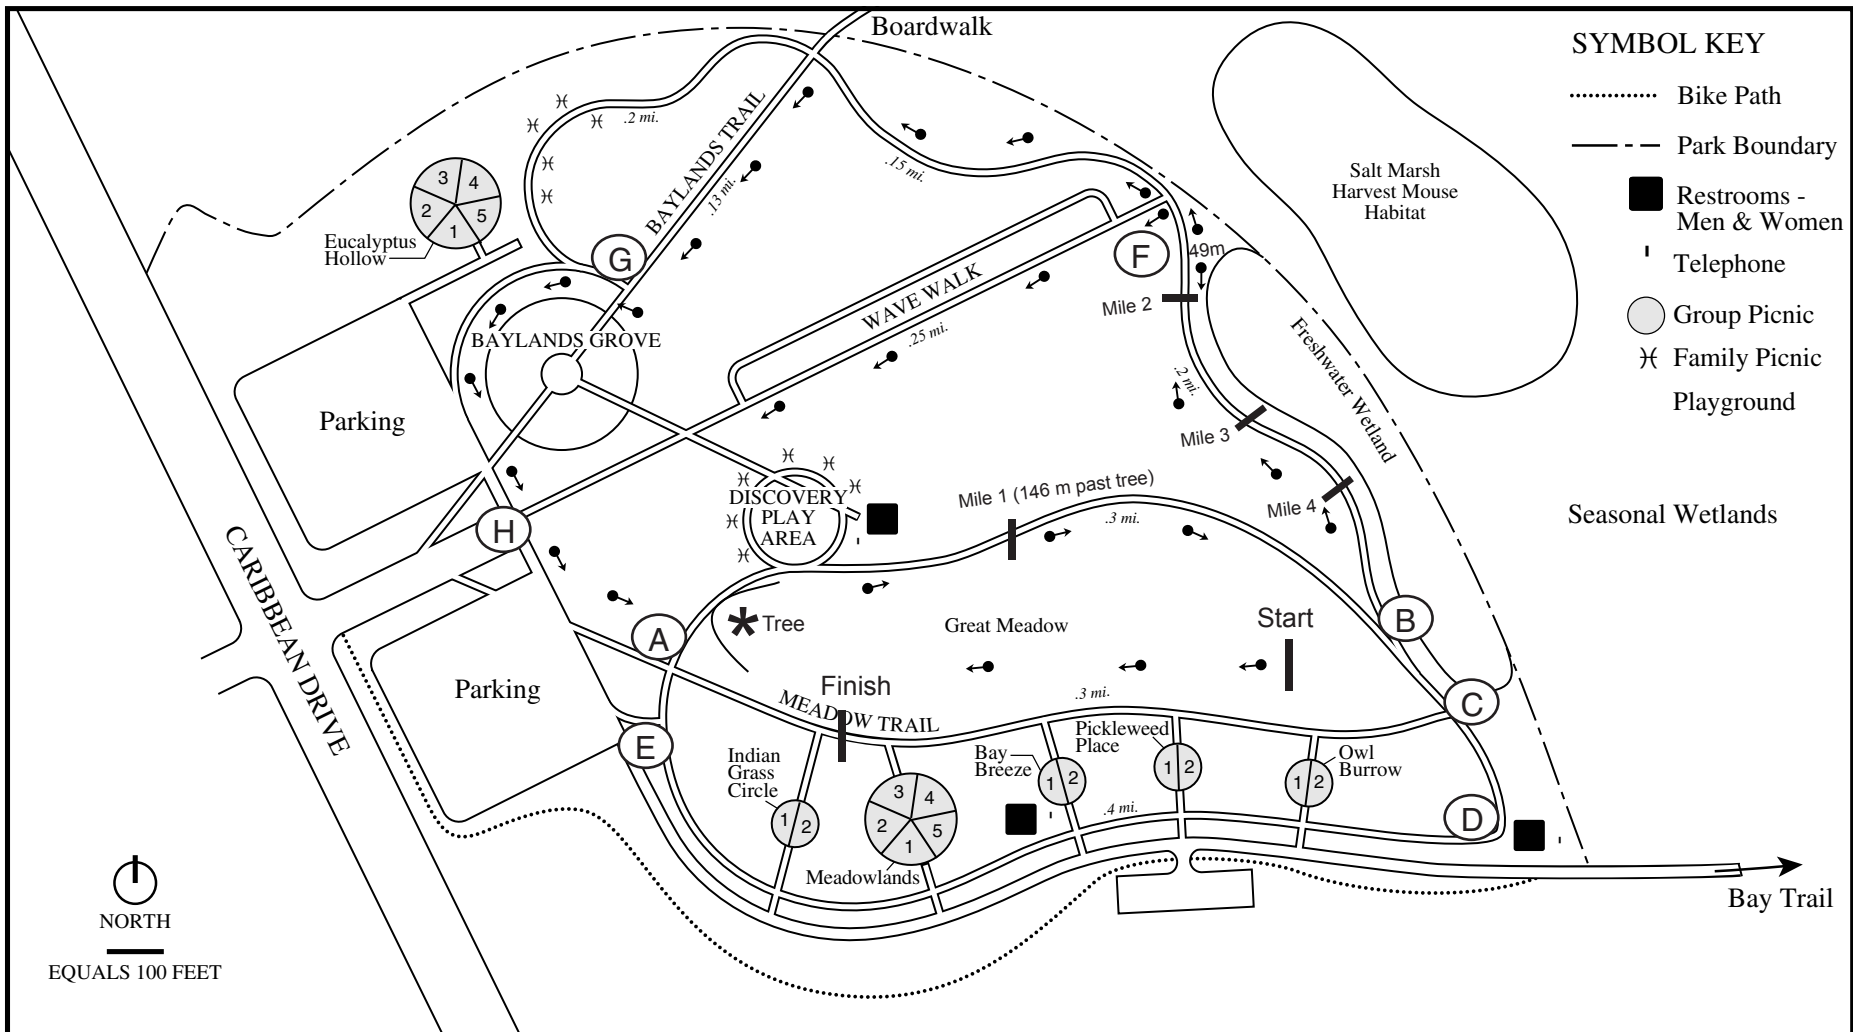

BAYLANDS PARK DIRECTORY

TOTAL PERIMETER = 1 MILE

BAYLANDS TRAIL = .13 MILE

WAVEWALK = .25 MILE

MEADOW TRAIL = .3 MILE

Rev. 8/18/98

Santa Clara Invitational Course Instructions

8,000-Meter Course

START - TREE - B - C - D - E - A¹ - B - C - D - E - A - B -

²F - G - H - E - D - C - B³ - F - G - H - E - D - C - B -

⁴F - H - E - D - C - FINISH