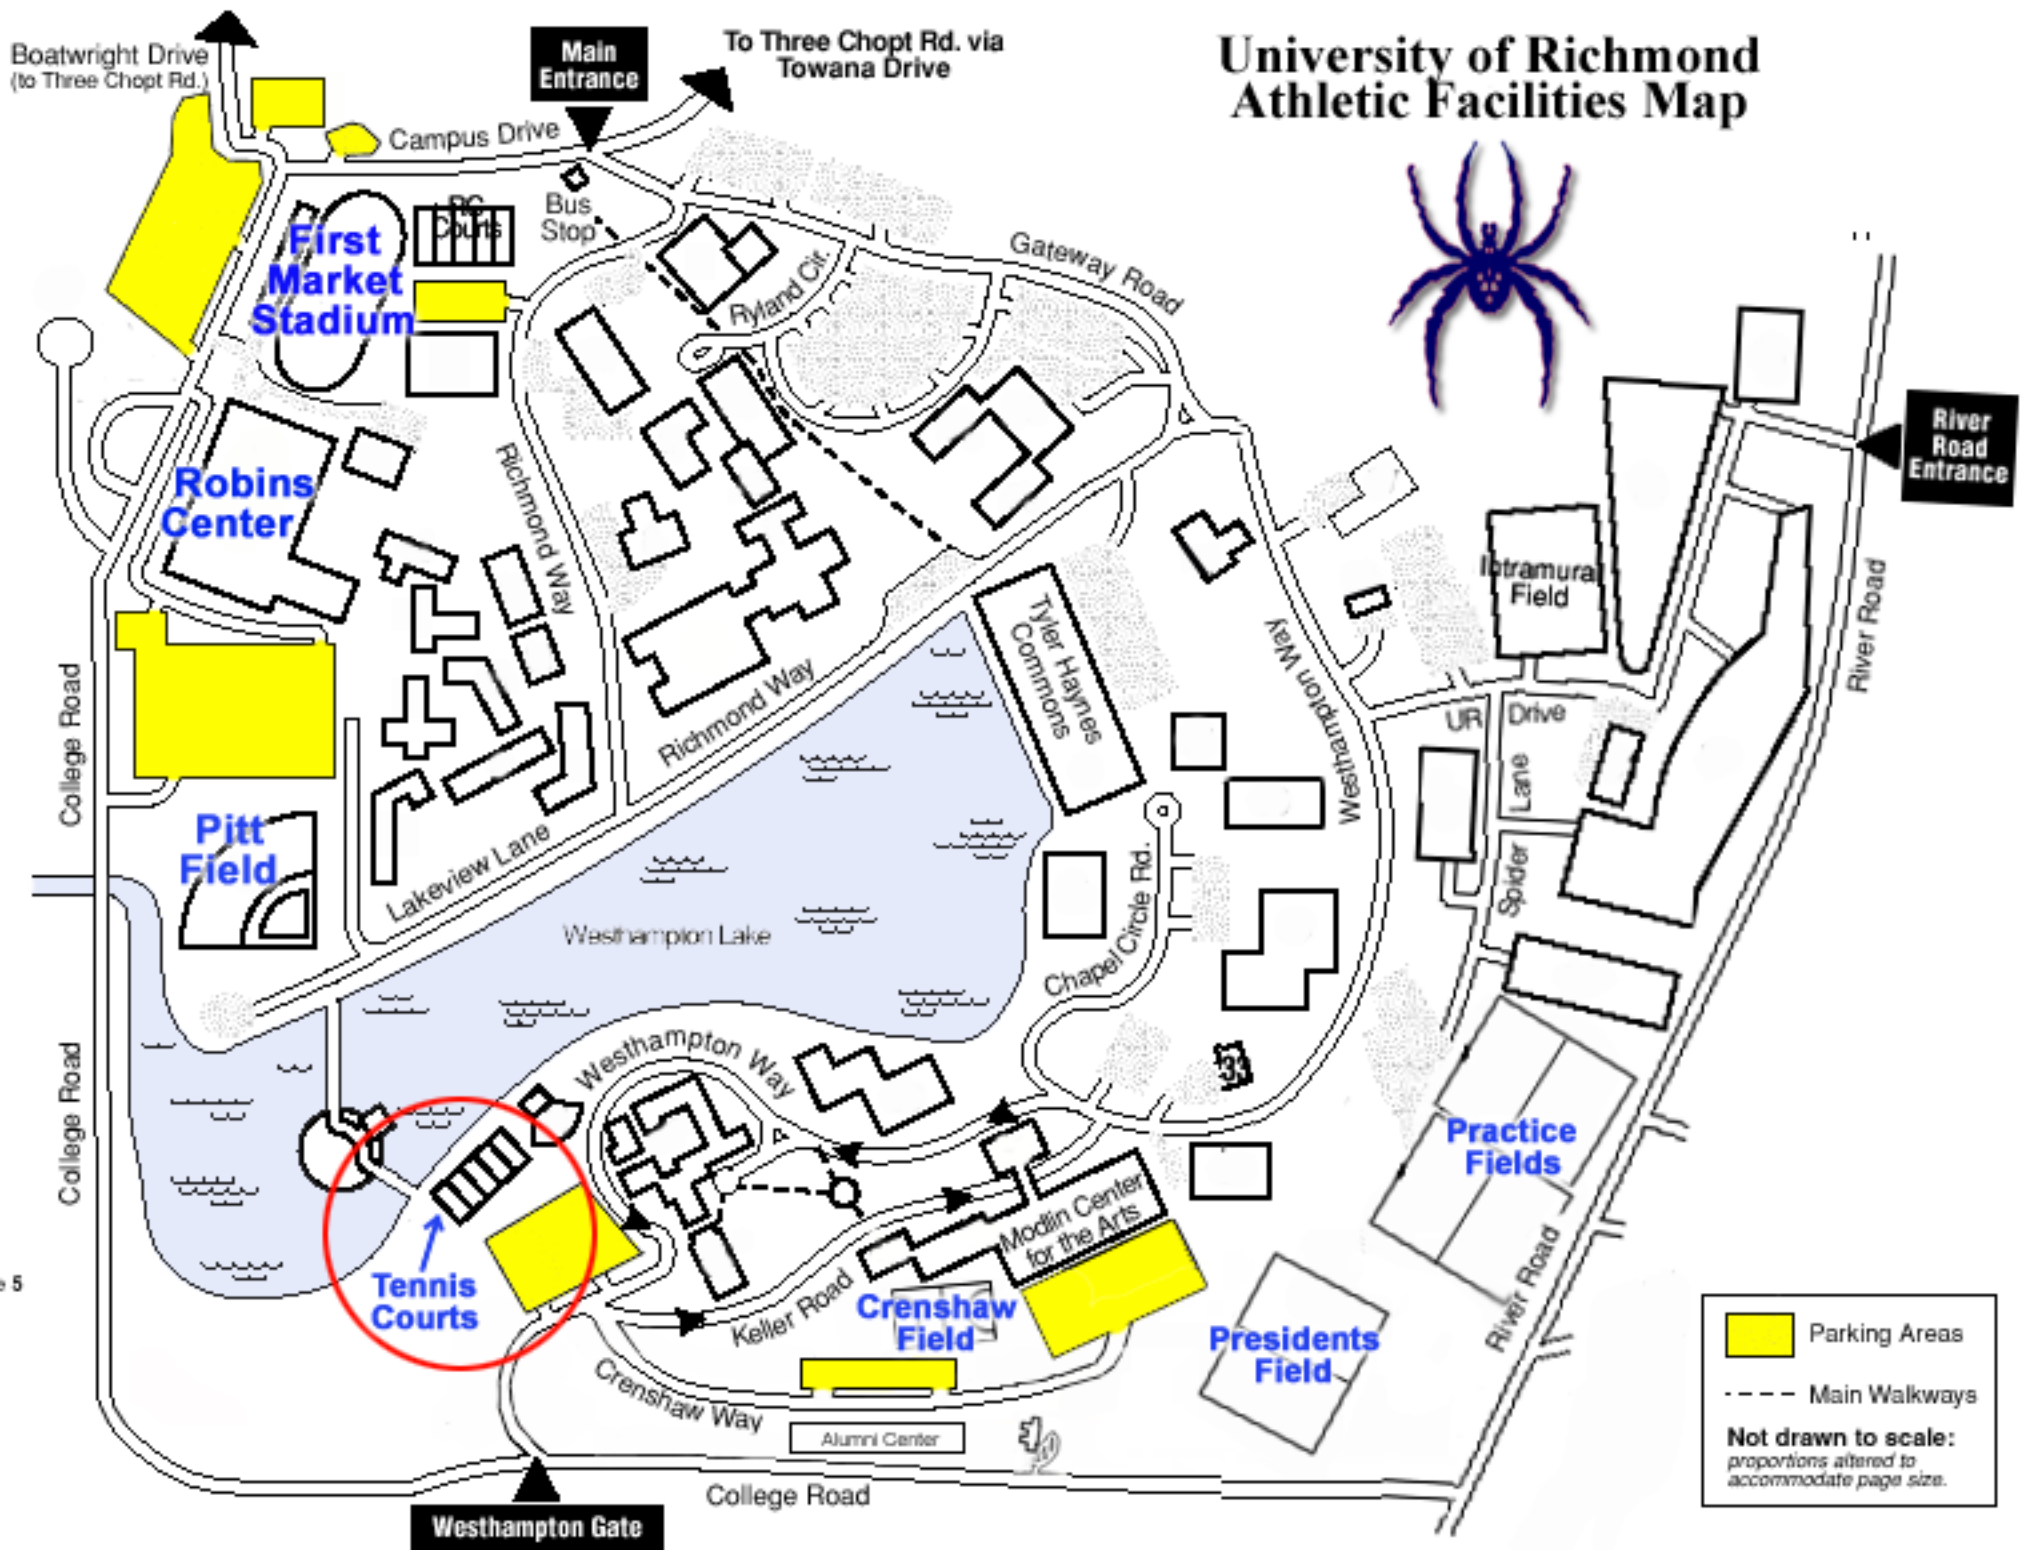

University of Richmond Athletic Facilities Map

First Market Stadium

Robins Center

Pitt Field

Tennis Courts

Crenshaw Field

Modlin Center for the Arts

Presidents Field

Practice Fields

Intramura Field

Tyler Hayes Commons

Alumni Center

Main Entrance

River Road Entrance

Westhampton Gate

Legend:
Yellow box: Parking Areas
Dashed line: Main Walkways
Not drawn to scale:
proportions altered to accommodate page size.