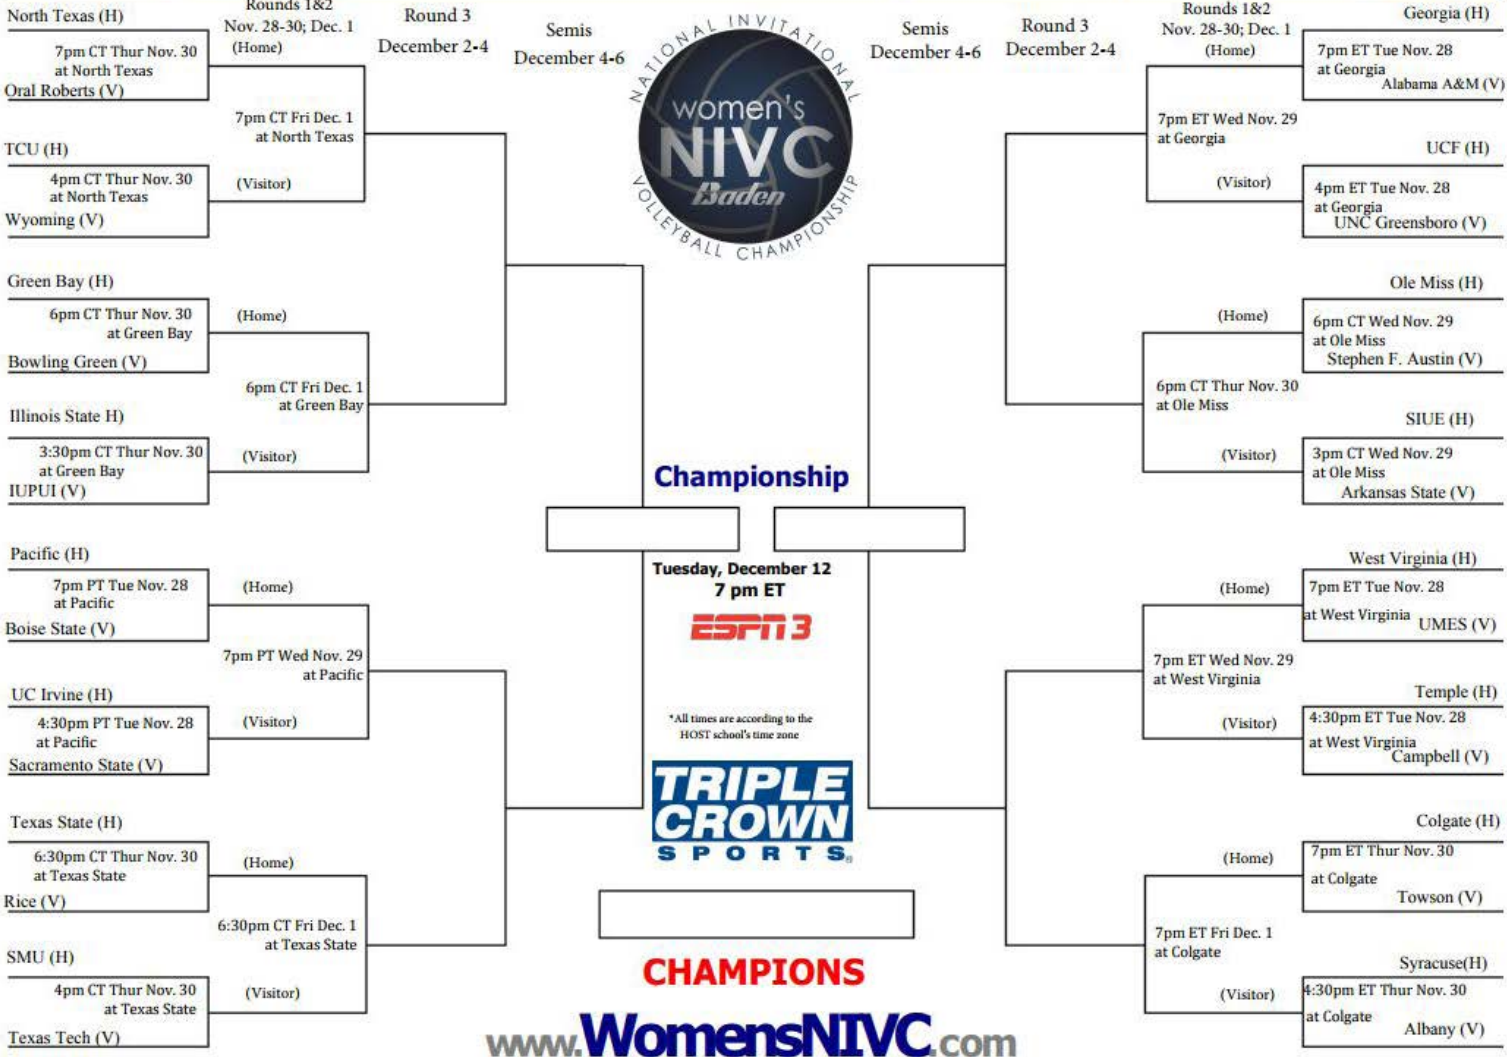

2017 National Invitational Volleyball Championship

Genny Volpe (vol-pea) Head Coach

14th Season At Rice (262-170)

• Volpe has led the Owls to all three NCAA Tournament appearances in program history

• She was named C-USA Coach of the Year in 2008, as the Owls earned an at-large bid to the NCAA Tournament

• Volpe has led the Owls to a finish in the top four of their conference nine times, including three second-place finishes

• In her tenure at Rice, Volpe has coached the Rice career leaders in kills (Rebecca Pazo, 1,969), assists (Meredith Schamun, 5,190), digs (Tracey Lam, 2,399), and blocks (Tessa Kuykendall, 546).

• A standout setter at Texas A&M, Volpe has had helped two of her setters earn C-USA Setter of the Year honors, Meredith Schamun in 2009 and Megan Murphy in 2012.

Volpe By The Numbers

75

Player of the Week Selections

38

All-Conference Selections

14

C-USA All-Academic Selections

9

All-Americans

3

NCAA Tournament Appearances

LAST TIME OUT

#	Southern Miss	S	K	Attack			Pct	Ast	Serve			RE	Dig	Block				Pts
				E	TA	RE			SA	SE	RE			BS	BA	BE	BH	
2	BELL, Sarah	5	6	0	7	.857	52	1	0	0	0	9	0	2	0	0	8.0	
4	COONBS, Alexis	5	8	2	17	.353	0	0	0	0	0	0	0	3	0	0	9.5	
6	GRANDY, Kylie	5	18	7	43	.256	7	2	2	1	15	0	0	0	0	20.0		
8	CHAMBERS, Kelsey	5	16	9	41	.171	0	0	0	0	2	0	0	0	0	17.5		
12	REPSHER, Catherine	5	13	7	25	.240	1	2	3	0	2	1	2	0	0	17.0		
20	MARSHALL, Chandler	5	8	10	35	-.057	0	0	0	0	1	0	0	0	0	8.0		
1	LAWLER, Madison	5	0	0	0	.000	1	1	0	1	9	0	0	0	0	1.0		
5	DRUHAN, Natalie	5	0	0	0	.000	0	1	0	0	19	0	0	0	0	1.0		
11	CHAPMAN, Ashley	5	0	0	0	.000	1	0	3	0	5	0	0	0	0	0.0		
14	MILLER, Melanie	2	0	0	0	.000	0	0	0	0	0	0	0	0	0	0.0		
Totals		5	69	35	168	.202	62	7	8	2	62	1	10	0	1	82.0		

Team Attack By Set						
Set	K	E	TA	Pct	Sidout	Pct
1	12	10	33	.061	13-24	54%
2	19	7	40	.300	16-25	63%
3	11	10	34	.029	12-24	50%
4	15	6	38	.237	14-19	73%
5	12	2	23	.435	6-10	60%
				61-102	59%	

TOTAL TEAM BLOCKS: 6.0

SET SCORES		1	2	3	4	5	Team Records:
Southern Miss (3)		20	26	19	25	15	20-11
Rice (2)		25	24	25	18	10	21-8

#	Rice	S	K	Attack			Pct	Ast	Serve			RE	Dig	Block				Pts
				E	TA	RE			SA	SE	RE			BS	BA	BE	BH	
3	MCDANIEL, Madison	5	3	0	5	.600	43	0	0	0	12	0	3	0	1	4.5		
7	MORGAN, Grace	5	7	2	19	.263	0	0	1	0	1	0	5	0	0	9.5		
8	LEE, Lauren	5	0	1	1	-.000	3	0	1	2	9	0	0	0	0	0.0		
9	MUSE, Cassidy	5	9	1	27	.296	0	0	0	1	3	0	2	0	0	10.0		
11	LENNON, Nicole	5	17	7	52	.192	0	1	0	2	6	0	2	0	0	19.0		
22	OKAFOR, Portia	4	4	1	8	.375	0	0	0	0	0	2	0	0	0	5.0		
5	CUNNINGHAM, Lee Ann	5	0	0	0	.000	2	1	0	0	17	0	0	0	0	1.0		
15	KYLE, McKay	2	1	1	4	.000	0	0	0	0	0	0	1	0	0	1.5		
16	DOLE, Julianna	5	0	0	0	.000	3	0	2	2	3	0	0	0	0	1.0		
39	WAGGONER, Sevion	5	14	7	32	.219	1	0	3	0	1	0	1	0	0	14.5		
Totals		5	55	20	148	.236	52	2	7	7	52	0	16	0	2	65.0		

Team Attack By Set						
Set	K	E	TA	Pct	Sidout	Pct
1	13	2	26	.423	14-21	66%
2	14	5	37	.243	15-25	60%
3	11	5	27	.222	13-20	64%
4	11	6	41	.122	13-24	54%
5	6	2	17	.235	6-15	40%
				61-105	58%	

TOTAL TEAM BLOCKS: 8.0

Tie scores	1	2	3	4	5	Total
	0	5	1	1	0	7
Lead change	0	2	1	1	0	4

No.	Name	Pos.	Ht.	Class	Hometown/High School/Last School	Pronunciations
3	Madison McDaniel	S	6-0	Sr.	The Woodlands, Texas (The Woodlands HS)	
5	Lee Ann Cunningham	L/DS	5-7	So.	Louisville, Ky. (Assumption HS)	
7	Grace Morgan	MB	6-2	So.	Crowley, La. (Notre Dame HS)	
8	Lauren Lee	L/DS	5-1	Fr.	Coppell, Texas (Coppell HS)	
9	Kassidy Muse	RS	6-0	Fr.	Oklahoma City, Okla. (Edmond Santa Fe HS)	Yawn-ja; Bar-too
10	Yonca Bartu	OH	5-11	So.	Geneva, Switzerland (Inter. School of Geneva)	
11	Nicole Lennon	OH/RS	6-2	Fr.	Katy, Texas (Cinco Ranch HS)	
13	Stephanie Mendivil	OH	6-3	R-Jr.	Tucson, Ariz. (Cienga HS)	Men-D-vee
15	McKay Kyle	MB	6-0	Jr.	San Antonio, Texas (Alamo Heights HS)	
16	Julianna Dole	S/DS	5-6	Jr.	Santa Clarita, Calif. (Saugus HS)	
18	Adria Martinez	S	5-11	So.	Spring, Texas (Concordia Lutheran HS)	
21	Shelby Livingstone	OH	6-2	R-Jr.	Malibu, Calif. (Oaks Christian HS)	
22	Portia Okafor	MB	6-2	Sr.	Lewisville, Texas (Lewisville HS)	
39	Sevion Waggoner	OH	5-11	Fr.	Bountiful, Utah (Bountiful HS)	

STAFF

Head Coach
Genny Volpe
(14th season)

Assistant Coach
Zheng Xiang
(4th season)