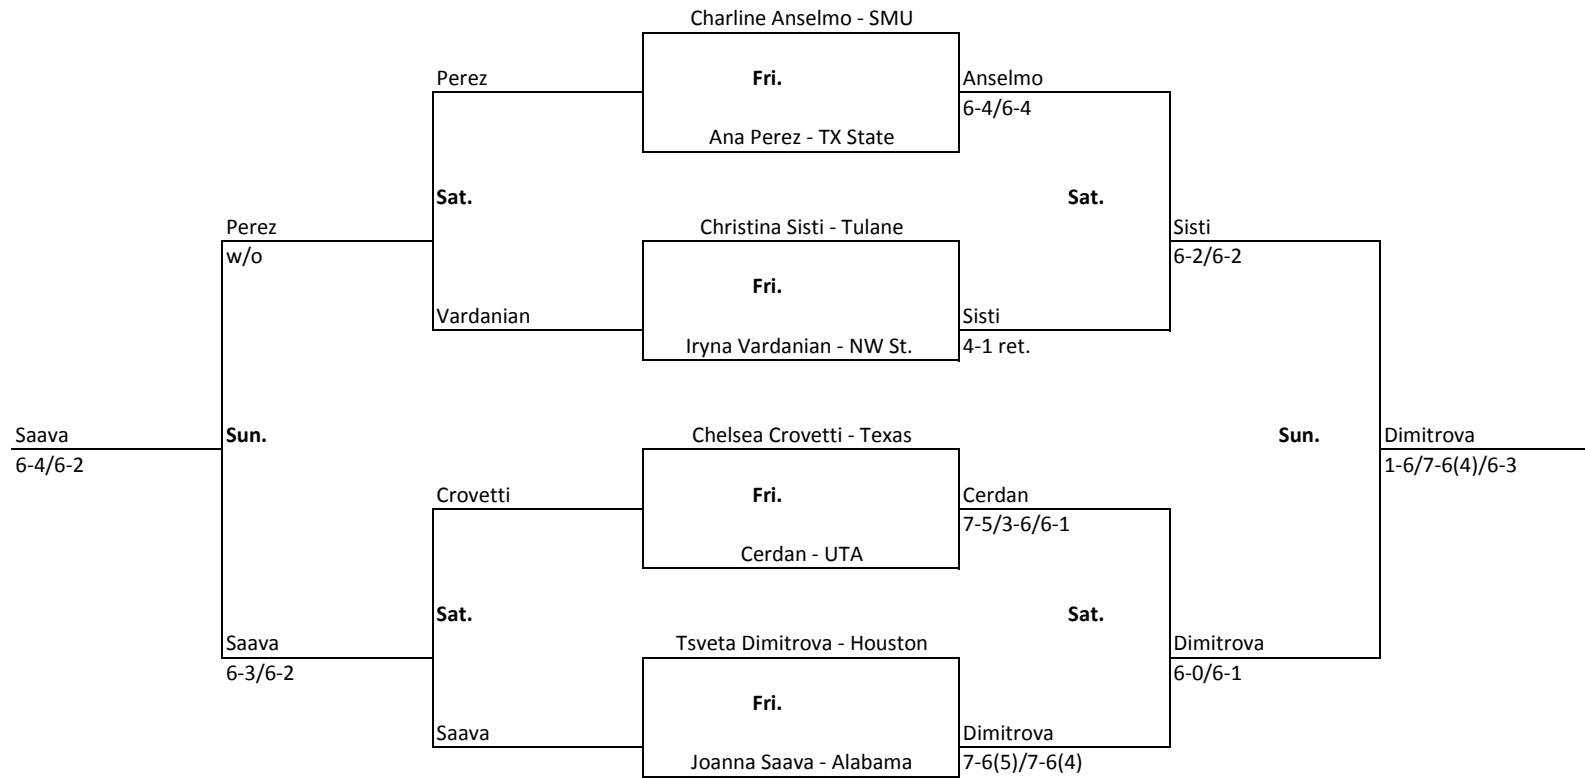

Flight 2A Singles

2016 RICE INVITATIONAL

September 23-25 GRBTC

Flight 2B Singles

2016 RICE INVITATIONAL

September 23-25 GRBTC

Flight 3A Singles

2016 RICE INVITATIONAL

September 23-25 GRBTC

Flight 3B Singles

2016 RICE INVITATIONAL

September 23-25 GRBTC

Flight 4A Singles

2016 RICE INVITATIONAL

September 23-25 GRBTC

Flight 4B Singles