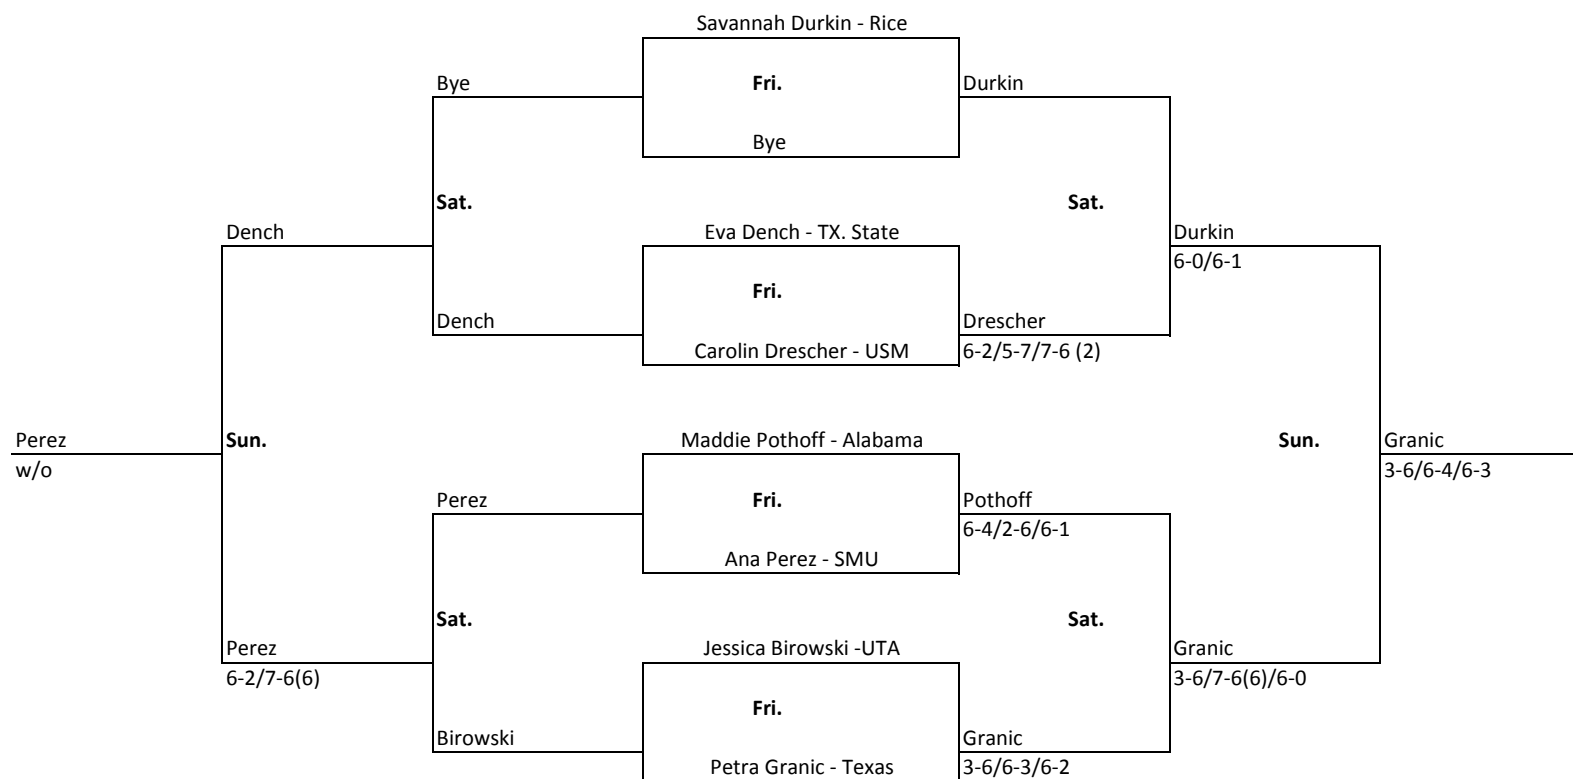

2016 RICE INVITATIONAL

September 23-25 GRBTC

Flight 1A Singles

2016 RICE INVITATIONAL

September 23-25 GRBTC

Flight 1B Singles

2016 RICE INVITATIONAL

September 23-25 GRBTC

Flight 2A Singles

2016 RICE INVITATIONAL

September 23-25 GRBTC

Flight 2B Singles

2016 RICE INVITATIONAL

September 23-25 GRBTC

Flight 3A Singles

2016 RICE INVITATIONAL

September 23-25 GRBTC

Flight 3B Singles

2016 RICE INVITATIONAL

September 23-25 GRBTC

Flight 4A Singles

2016 RICE INVITATIONAL

September 23-25 GRBTC

Flight 4B Singles