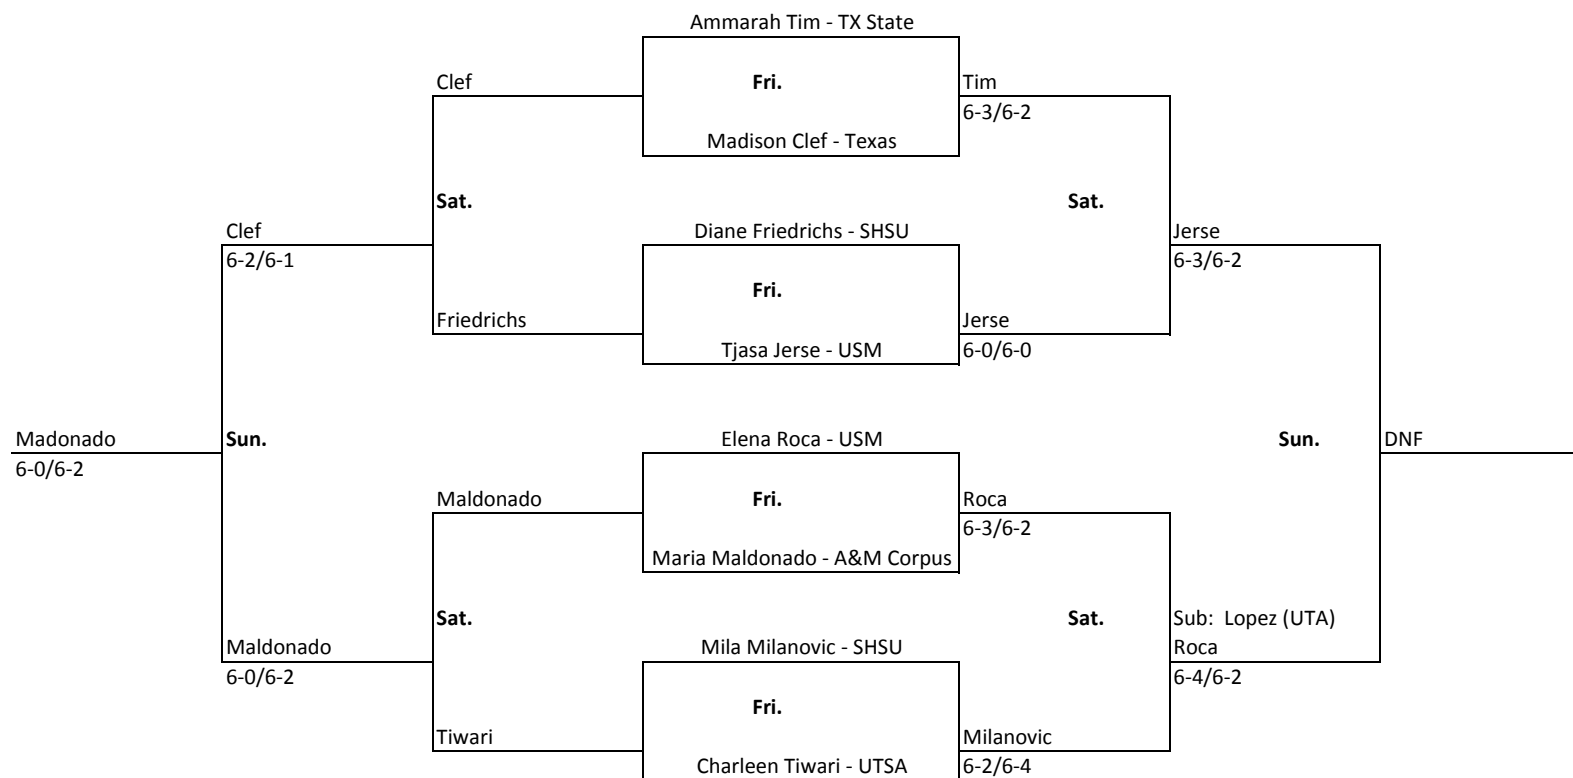

September 23-25 GRBTC

Flight 3B Singles

2016 RICE INVITATIONAL

September 23-25 GRBTC

Flight 4A Singles

2016 RICE INVITATIONAL

September 23-25 GRBTC

Flight 4B Singles

2016 RICE INVITATIONAL

September 23-25 GRBTC

Flight 5A Singles

2016 RICE INVITATIONAL

September 23-25 GRBTC

Flight 5B Singles

2016 RICE INVITATIONAL

September 23-25 GRBTC

Flight 6A Singles

2016 RICE INVITATIONAL

September 23-25 GRBTC

Flight 1A Doubles

2016 RICE INVITATIONAL

September 23-25 GRBTC

Flight 1B Doubles

2016 RICE INVITATIONAL