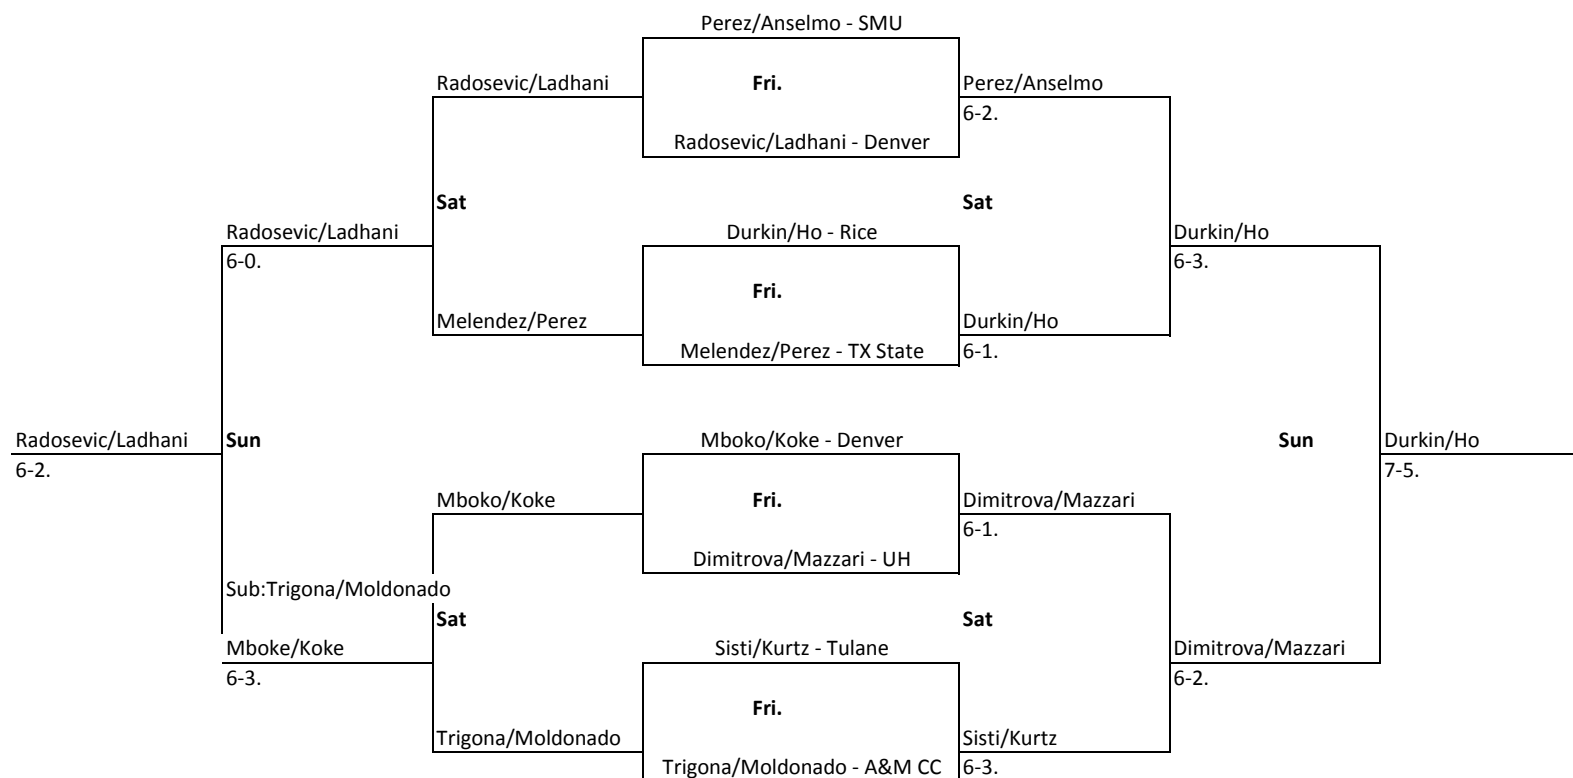

2016 RICE INVITATIONAL

September 23-25 GRBTC

Flight 5A Singles

2016 RICE INVITATIONAL

September 23-25 GRBTC

Flight 5B Singles

2016 RICE INVITATIONAL

September 23-25 GRBTC

Flight 6A Singles

2016 RICE INVITATIONAL

September 23-25 GRBTC

Flight 1A Doubles

2016 RICE INVITATIONAL

September 23-25 GRBTC

Flight 1B Doubles

2016 RICE INVITATIONAL

September 23-25 GRBTC

Flight 2A Doubles

2016 RICE INVITATIONAL

September 23-25 GRBTC

Flight 2B Doubles

2016 RICE INVITATIONAL

September 23-25 GRBTC

Flight 3A Doubles