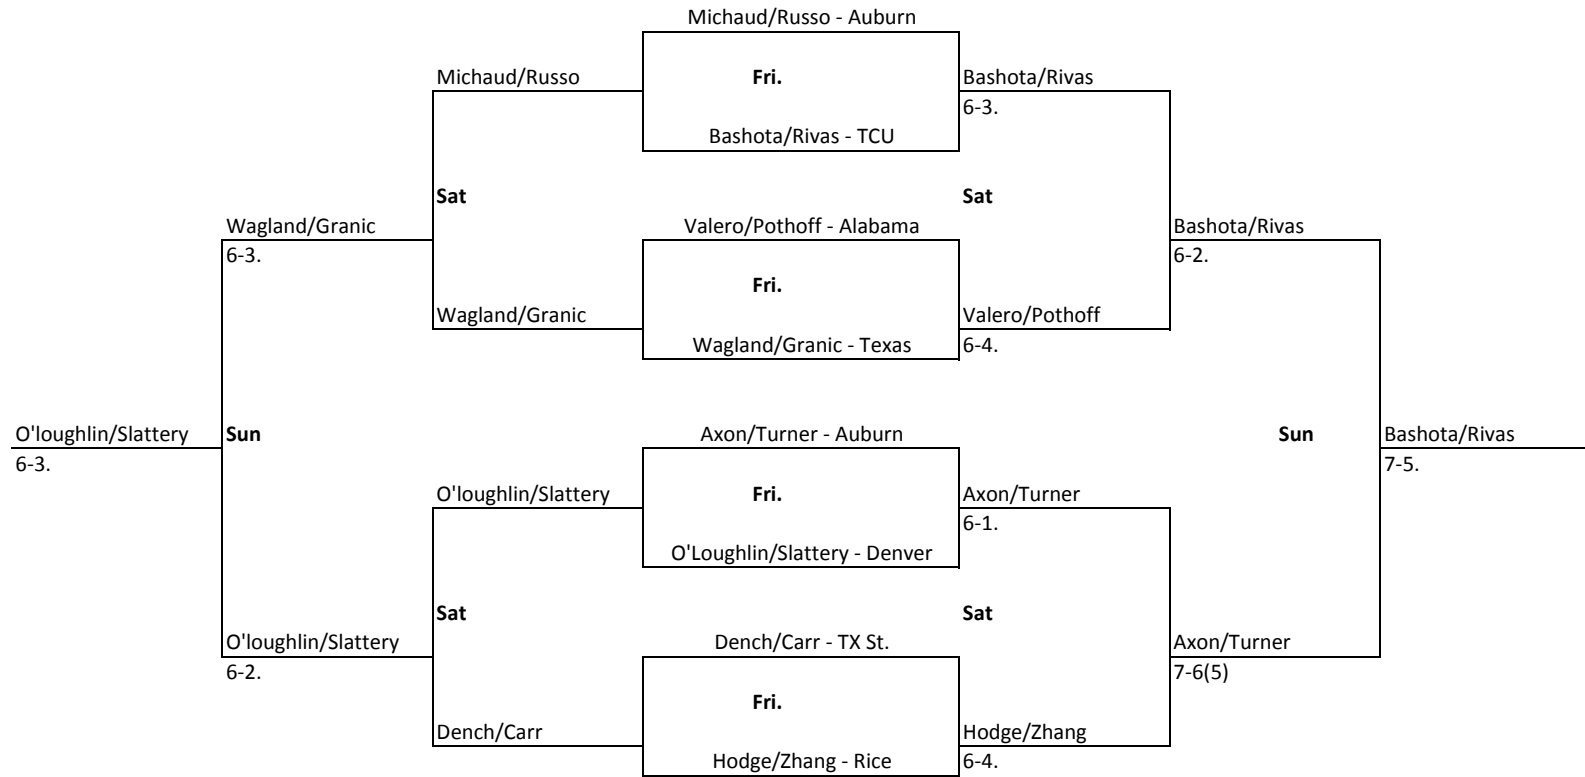

September 23-25 GRBTC

Flight 3B Singles

2016 RICE INVITATIONAL

September 23-25 GRBTC

Flight 4A Singles

2016 RICE INVITATIONAL

September 23-25 GRBTC

Flight 4B Singles

2016 RICE INVITATIONAL

September 23-25 GRBTC

Flight 5A Singles

2016 RICE INVITATIONAL

September 23-25 GRBTC

Flight 5B Singles

2016 RICE INVITATIONAL

September 23-25 GRBTC

Flight 6A Singles

2016 RICE INVITATIONAL

September 23-25 GRBTC

Flight 1A Doubles

2016 RICE INVITATIONAL

September 23-25 GRBTC

Flight 1B Doubles

2016 RICE INVITATIONAL