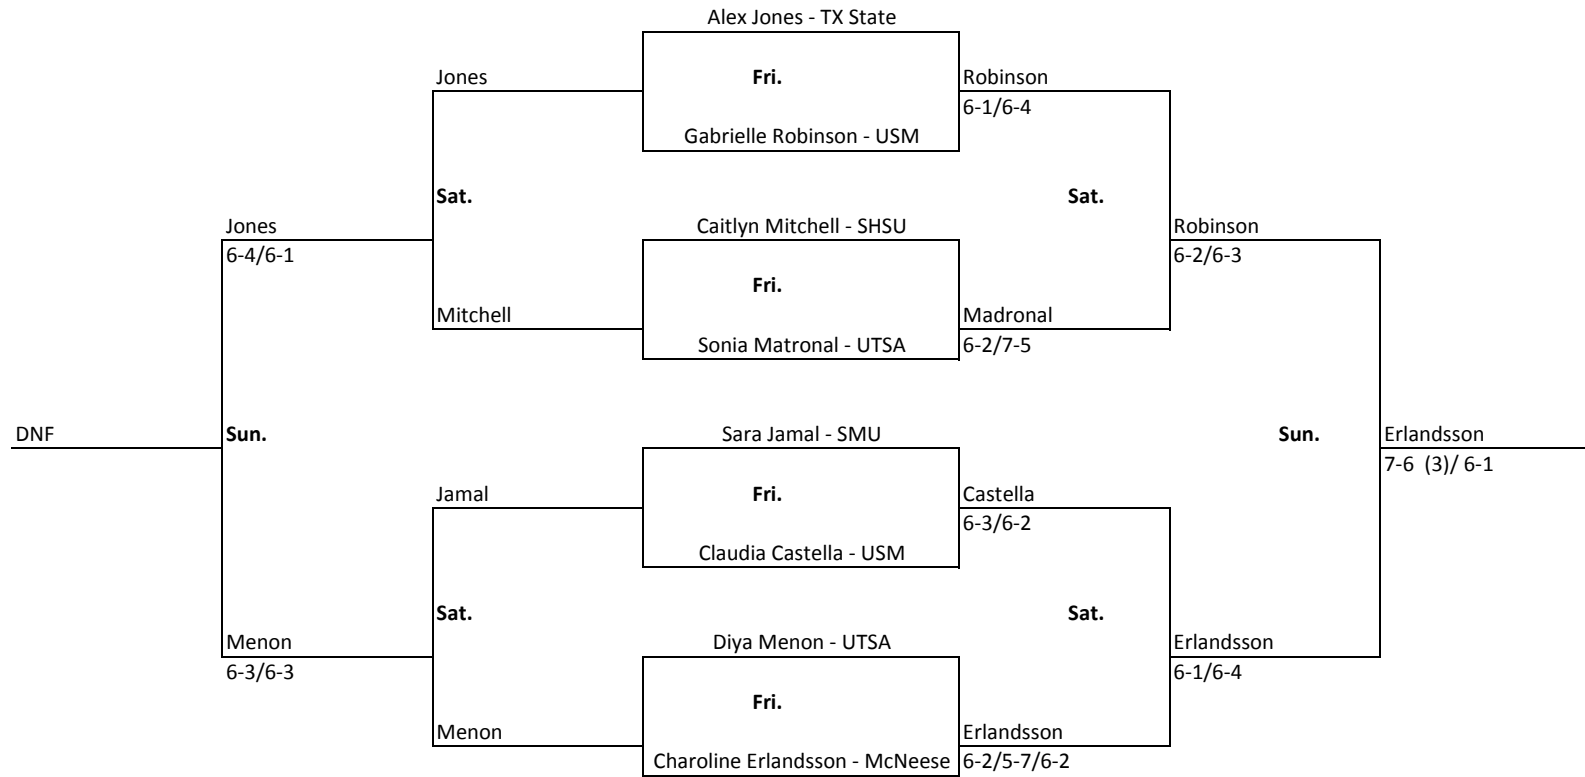

September 23-25 GRBTC

Flight 3B Singles

2016 RICE INVITATIONAL

September 23-25 GRBTC

Flight 4A Singles

2016 RICE INVITATIONAL

September 23-25 GRBTC

Flight 4B Singles

2016 RICE INVITATIONAL

September 23-25 GRBTC

Flight 5A Singles

2016 RICE INVITATIONAL

September 23-25 GRBTC

Flight 5B Singles

2016 RICE INVITATIONAL

September 23-25 GRBTC

Flight 6A Singles

2016 RICE INVITATIONAL

September 23-25 GRBTC

Flight 1A Doubles

2016 RICE INVITATIONAL

September 23-25 GRBTC

Flight 1B Doubles

2016 RICE INVITATIONAL

September 23-25 GRBTC

Flight 2A Doubles

2016 RICE INVITATIONAL

September 23-25 GRBTC

Flight 2B Doubles

2016 RICE INVITATIONAL

September 23-25 GRBTC

Flight 3A Doubles