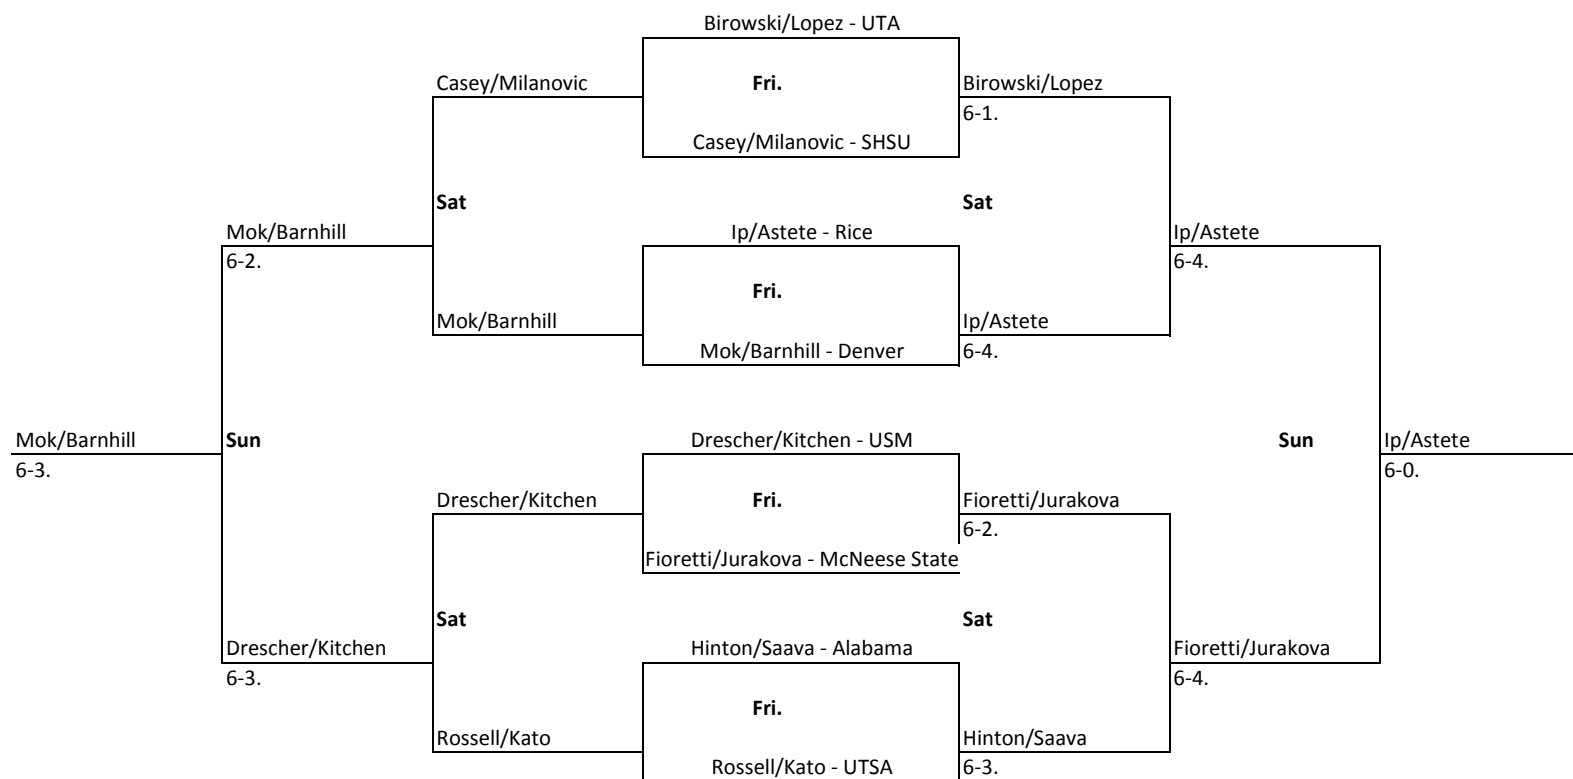

2016 RICE INVITATIONAL

September 23-25 GRBTC

Flight 5A Singles

2016 RICE INVITATIONAL

September 23-25 GRBTC

Flight 5B Singles

2016 RICE INVITATIONAL

September 23-25 GRBTC

Flight 6A Singles

2016 RICE INVITATIONAL

September 23-25 GRBTC

Flight 1A Doubles

2016 RICE INVITATIONAL

September 23-25 GRBTC

Flight 1B Doubles

2016 RICE INVITATIONAL

September 23-25 GRBTC

Flight 2A Doubles

2016 RICE INVITATIONAL

September 23-25 GRBTC

Flight 2B Doubles

2016 RICE INVITATIONAL

September 23-25 GRBTC

Flight 3A Doubles

EXTRA MATCHES

Winner

Friday

Kitchen - USM

Barnhill - Denver

Kitchen 5-7/7-6(6)/6-1

Saturday

Navajo Melendez (Tx State)