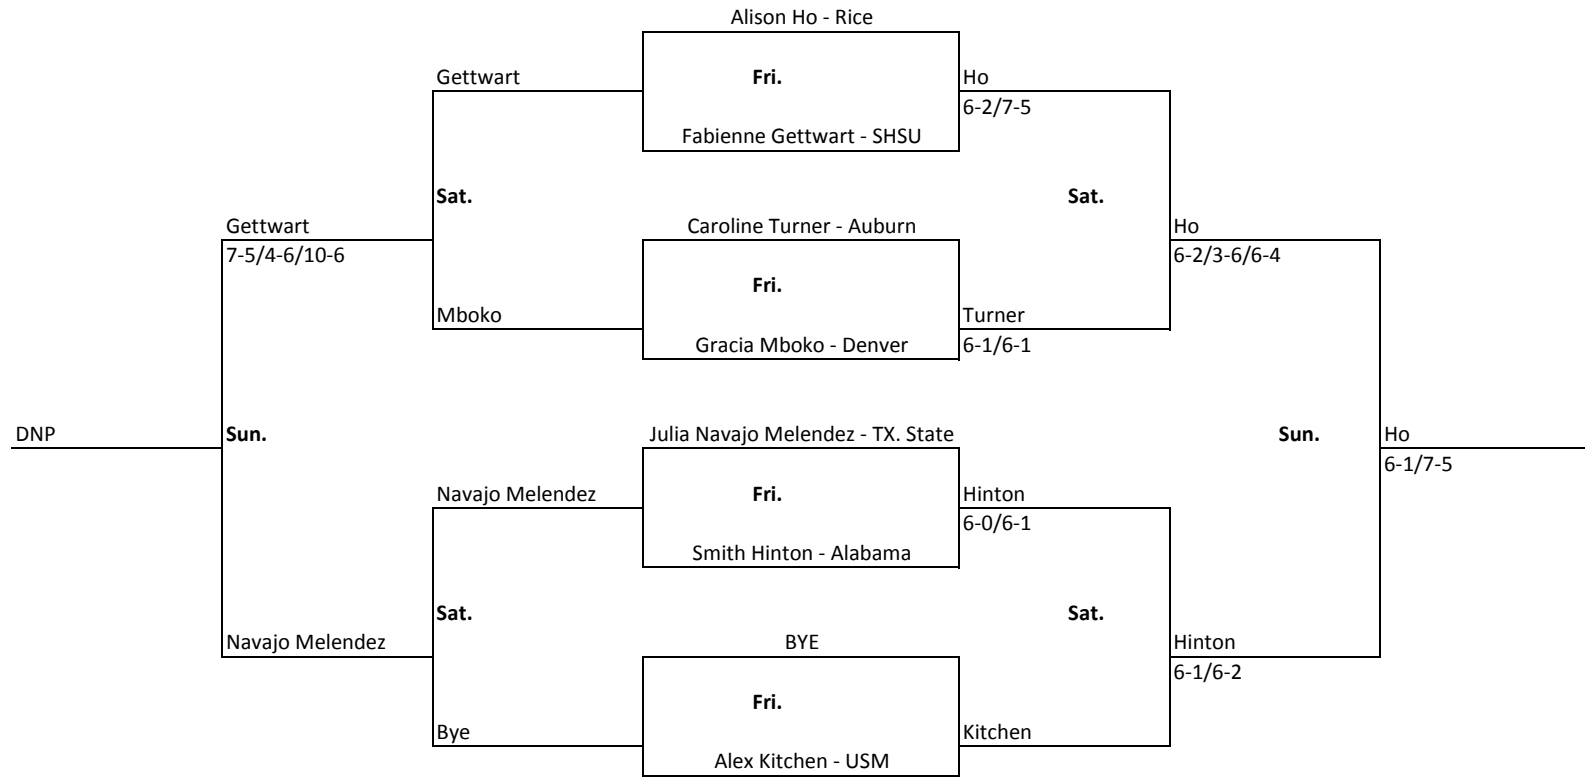

2016 RICE INVITATIONAL

September 23-25 GRBTC

Flight 1A Singles

2016 RICE INVITATIONAL

September 23-25 GRBTC

Flight 1B Singles

2016 RICE INVITATIONAL

September 23-25 GRBTC

Flight 2A Singles

2016 RICE INVITATIONAL

September 23-25 GRBTC

Flight 2B Singles

2016 RICE INVITATIONAL

September 23-25 GRBTC

Flight 3A Singles

2016 RICE INVITATIONAL