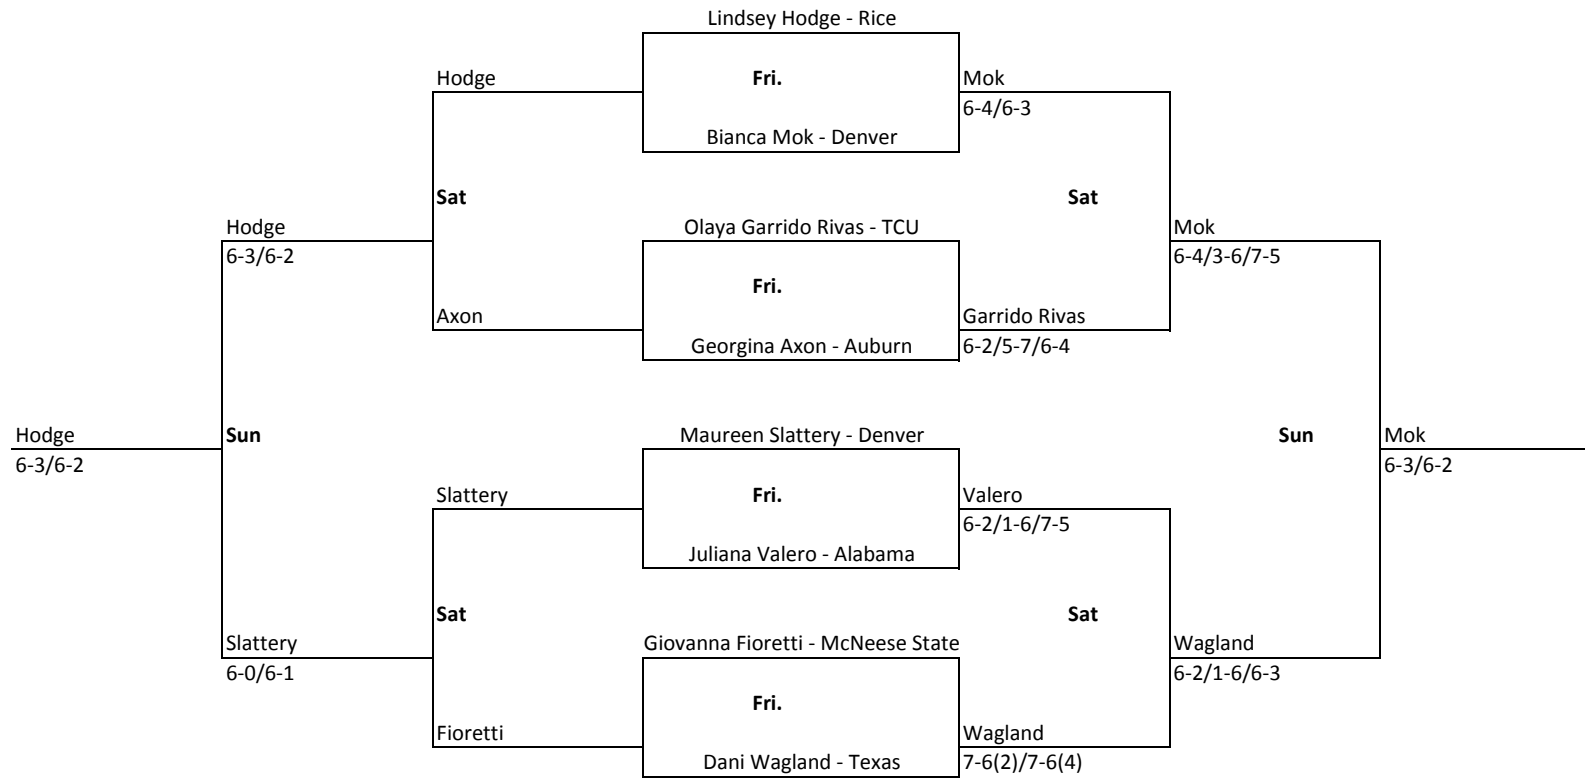

2016 RICE INVITATIONAL

September 23-25 GRBTC

Flight 1A Singles

2016 RICE INVITATIONAL

September 23-25 GRBTC

Flight 1B Singles

2016 RICE INVITATIONAL

September 23-25 GRBTC

Flight 2A Singles

2016 RICE INVITATIONAL

September 23-25 GRBTC

Flight 2B Singles

2016 RICE INVITATIONAL

September 23-25 GRBTC

Flight 3A Singles

2016 RICE INVITATIONAL

September 23-25 GRBTC

Flight 3B Singles

2016 RICE INVITATIONAL

September 23-25 GRBTC

Flight 4A Singles

2016 RICE INVITATIONAL

September 23-25 GRBTC

Flight 4B Singles