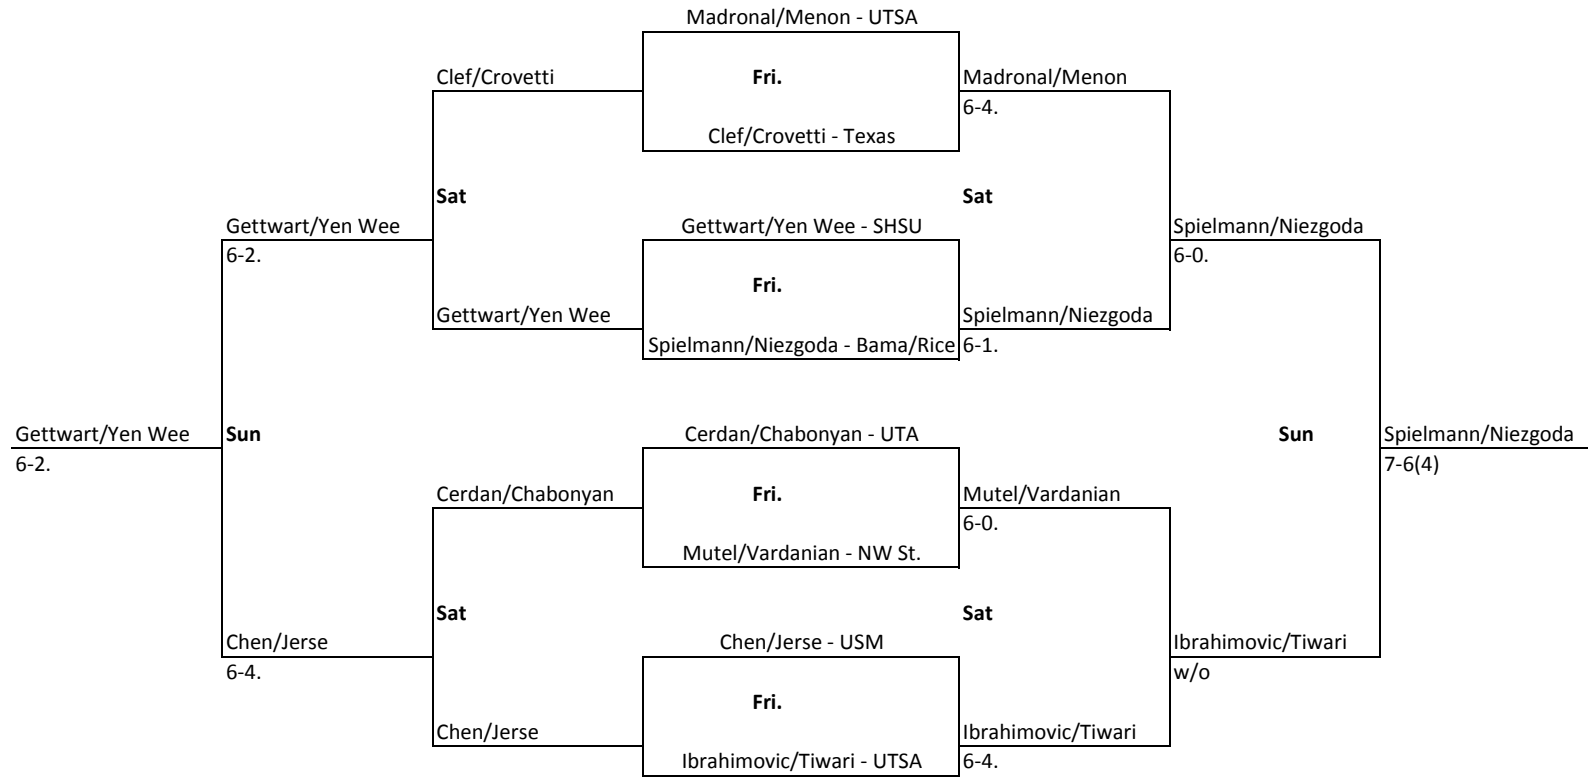

Flight 6A Singles

2016 RICE INVITATIONAL

September 23-25 GRBTC

Flight 1A Doubles

2016 RICE INVITATIONAL

September 23-25 GRBTC

Flight 1B Doubles

2016 RICE INVITATIONAL

September 23-25 GRBTC

Flight 2A Doubles

2016 RICE INVITATIONAL

September 23-25 GRBTC

Flight 2B Doubles

2016 RICE INVITATIONAL

September 23-25 GRBTC

Flight 3A Doubles

EXTRA MATCHES

Winner

Friday

Kitchen - USM

Barnhill - Denver

Kitchen 5-7/7-6(6)/6-1

Saturday

Navajo Melendez (Tx State)

Zogg (SMU)

Navajo Melendez 6-4/7-6(5)

Perez (TX State)

Ibrahimovic (UTSA)

Ibrahimovic 6-7(1)/6-4/10-6

Sunday

Chen (USM)

Mboko (Denver)