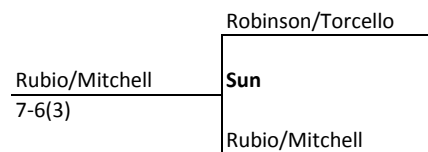

Flight 6A Singles

2016 RICE INVITATIONAL

September 23-25 GRBTC

Flight 1A Doubles

2016 RICE INVITATIONAL

September 23-25 GRBTC

Flight 1B Doubles

2016 RICE INVITATIONAL

September 23-25 GRBTC

Flight 2A Doubles

2016 RICE INVITATIONAL

September 23-25 GRBTC

Flight 2B Doubles

2016 RICE INVITATIONAL

September 23-25 GRBTC

Flight 3A Doubles

EXTRA MATCHES

Winner

Friday

Kitchen - USM

Barnhill - Denver

Kitchen 5-7/7-6(6)/6-1

Saturday

Navajo Melendez (Tx State)