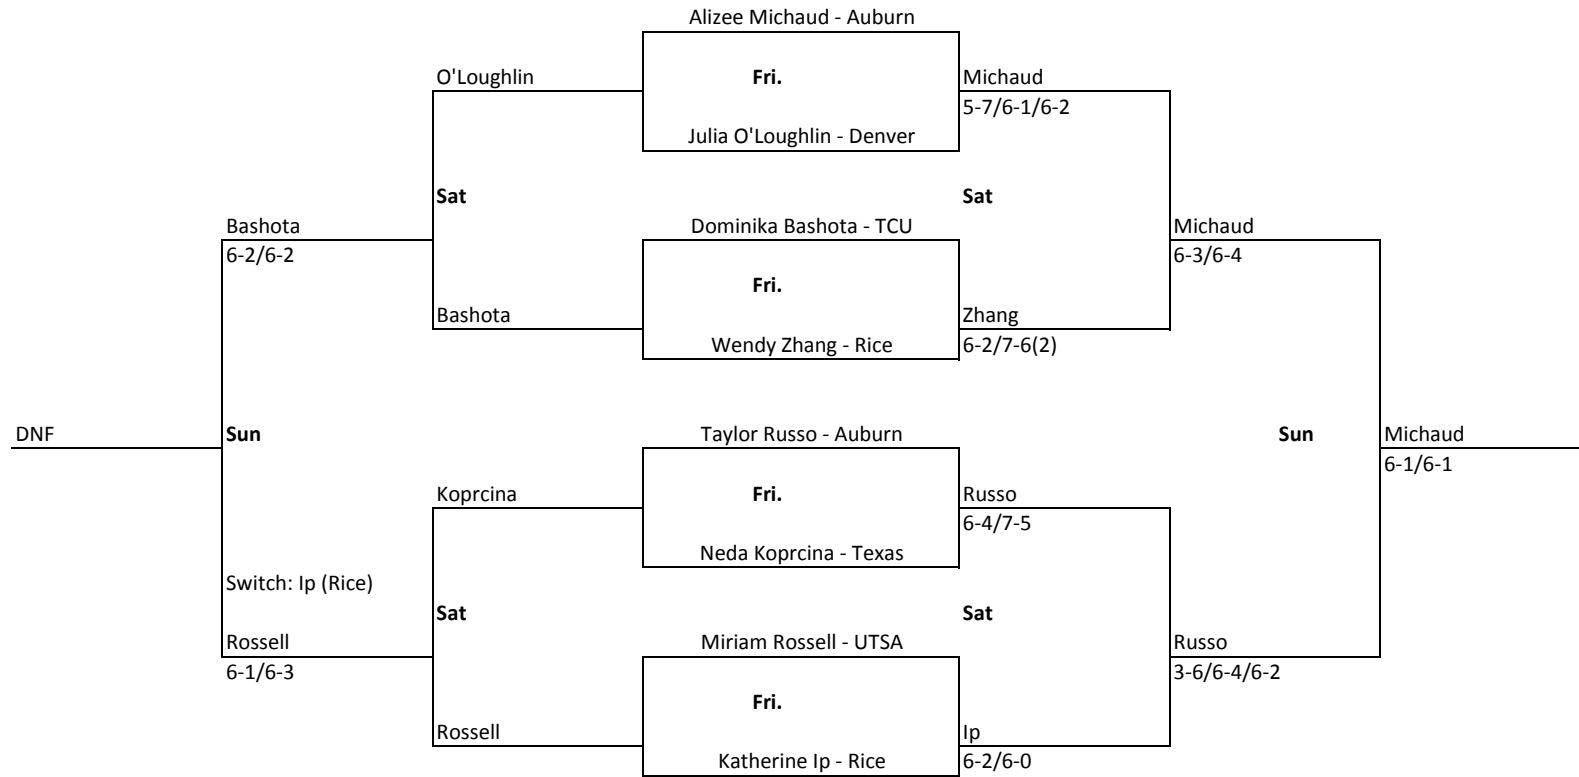

2016 RICE INVITATIONAL

September 23-25 GRBTC

Flight 1A Singles

2016 RICE INVITATIONAL

September 23-25 GRBTC

Flight 1B Singles

2016 RICE INVITATIONAL

September 23-25 GRBTC

Flight 2A Singles

2016 RICE INVITATIONAL

September 23-25 GRBTC

Flight 2B Singles

2016 RICE INVITATIONAL

September 23-25 GRBTC

Flight 3A Singles

2016 RICE INVITATIONAL