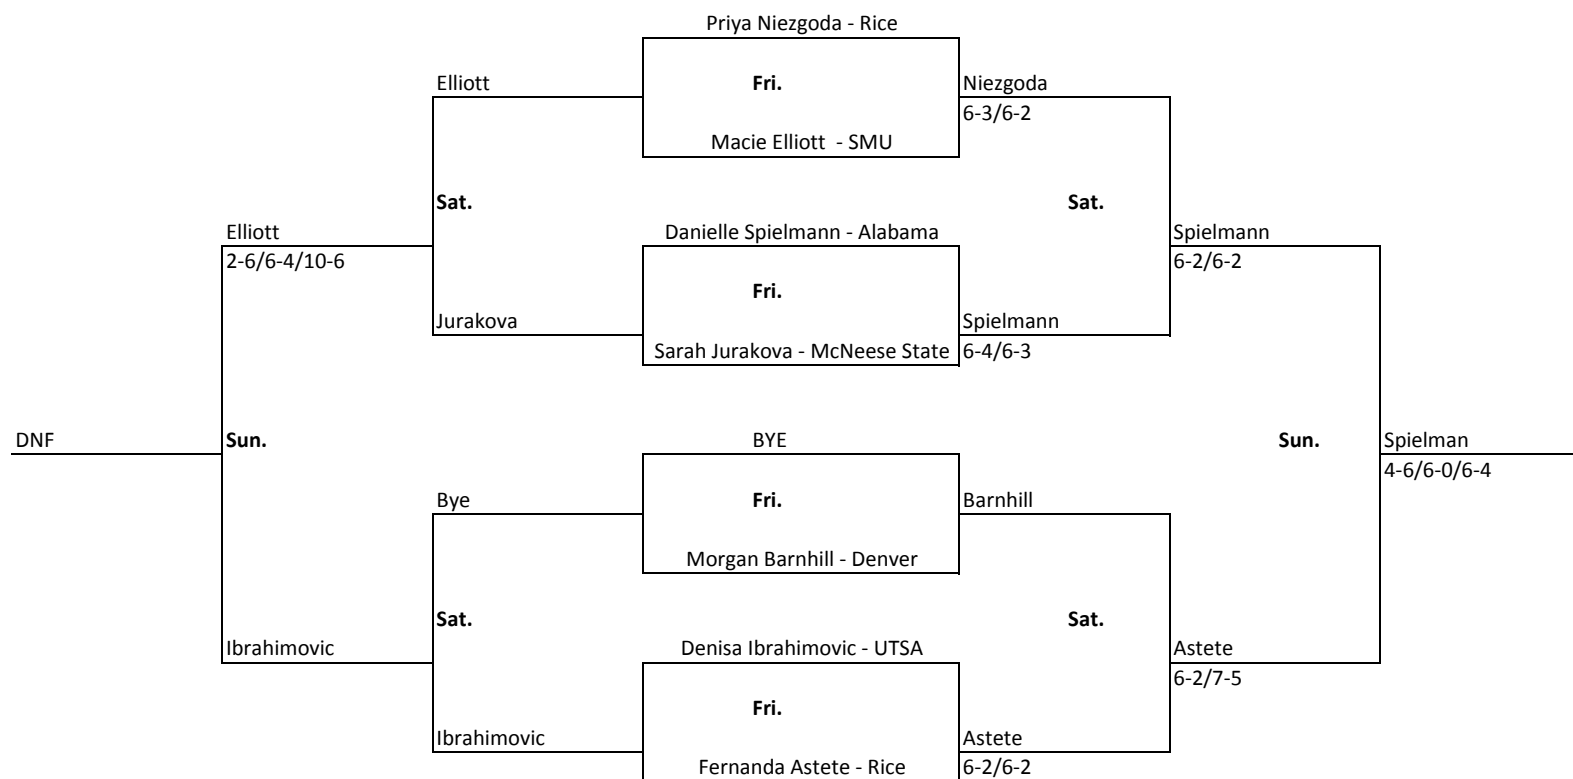

Flight 2A Singles

2016 RICE INVITATIONAL

September 23-25 GRBTC

Flight 2B Singles

2016 RICE INVITATIONAL

September 23-25 GRBTC

Flight 3A Singles

2016 RICE INVITATIONAL

September 23-25 GRBTC

Flight 3B Singles

2016 RICE INVITATIONAL

September 23-25 GRBTC

Flight 4A Singles

2016 RICE INVITATIONAL

September 23-25 GRBTC

Flight 4B Singles