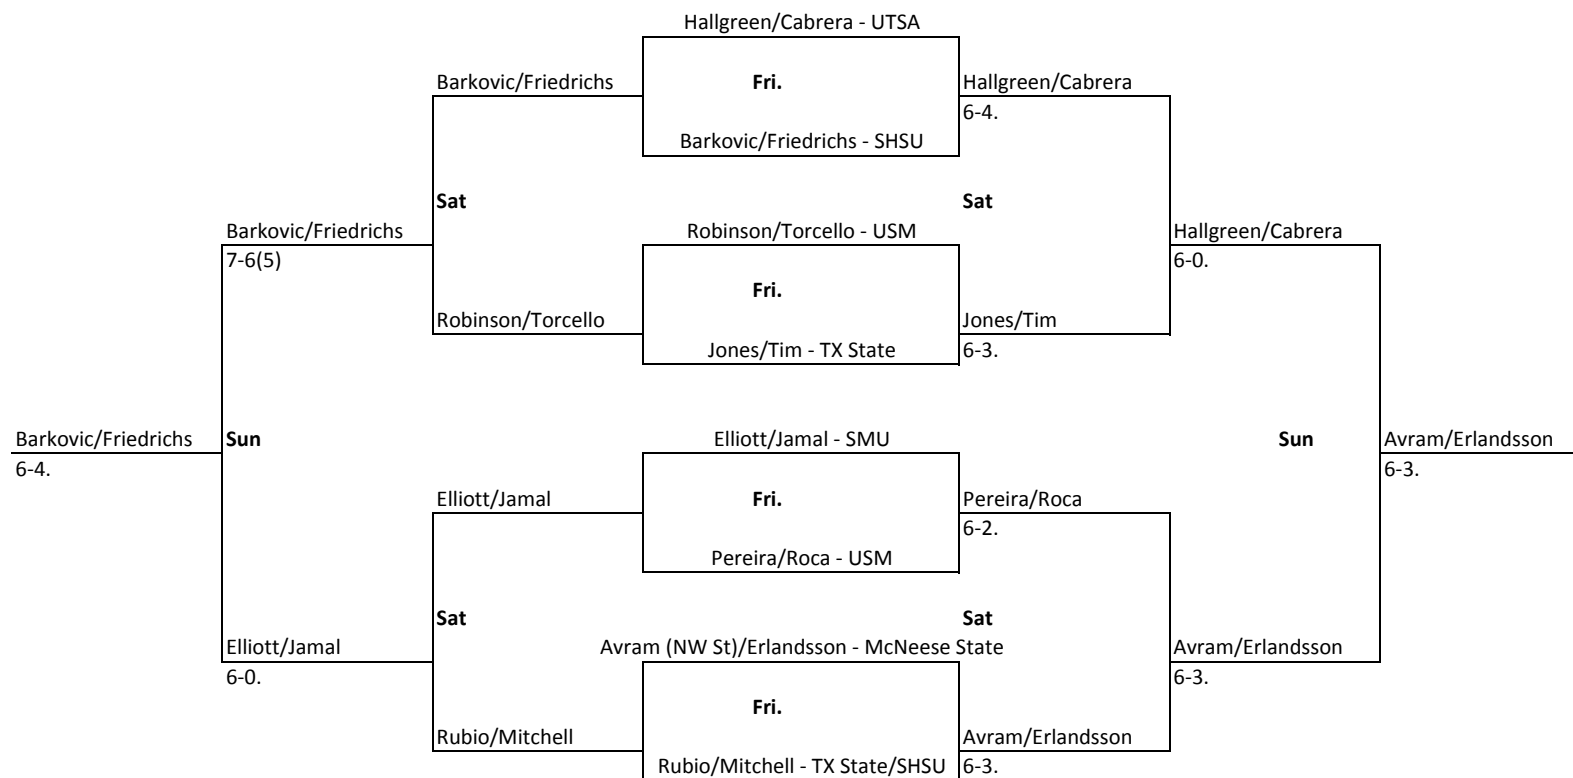

Flight 6A Singles

2016 RICE INVITATIONAL

September 23-25 GRBTC

Flight 1A Doubles

2016 RICE INVITATIONAL

September 23-25 GRBTC

Flight 1B Doubles

2016 RICE INVITATIONAL

September 23-25 GRBTC

Flight 2A Doubles

2016 RICE INVITATIONAL

September 23-25 GRBTC

Flight 2B Doubles

2016 RICE INVITATIONAL

September 23-25 GRBTC

Flight 3A Doubles

EXTRA MATCHES

Winner

Friday

Kitchen - USM

Barnhill - Denver

Kitchen 5-7/7-6(6)/6-1

Saturday

Navajo Melendez (Tx State)

Zogg (SMU)

Navajo Melendez 6-4/7-6(5)

Perez (TX State)

Ibrahimovic (UTSA)

Ibrahimovic 6-7(1)/6-4/10-6

Sunday

Chen (USM)

Mboko (Denver)