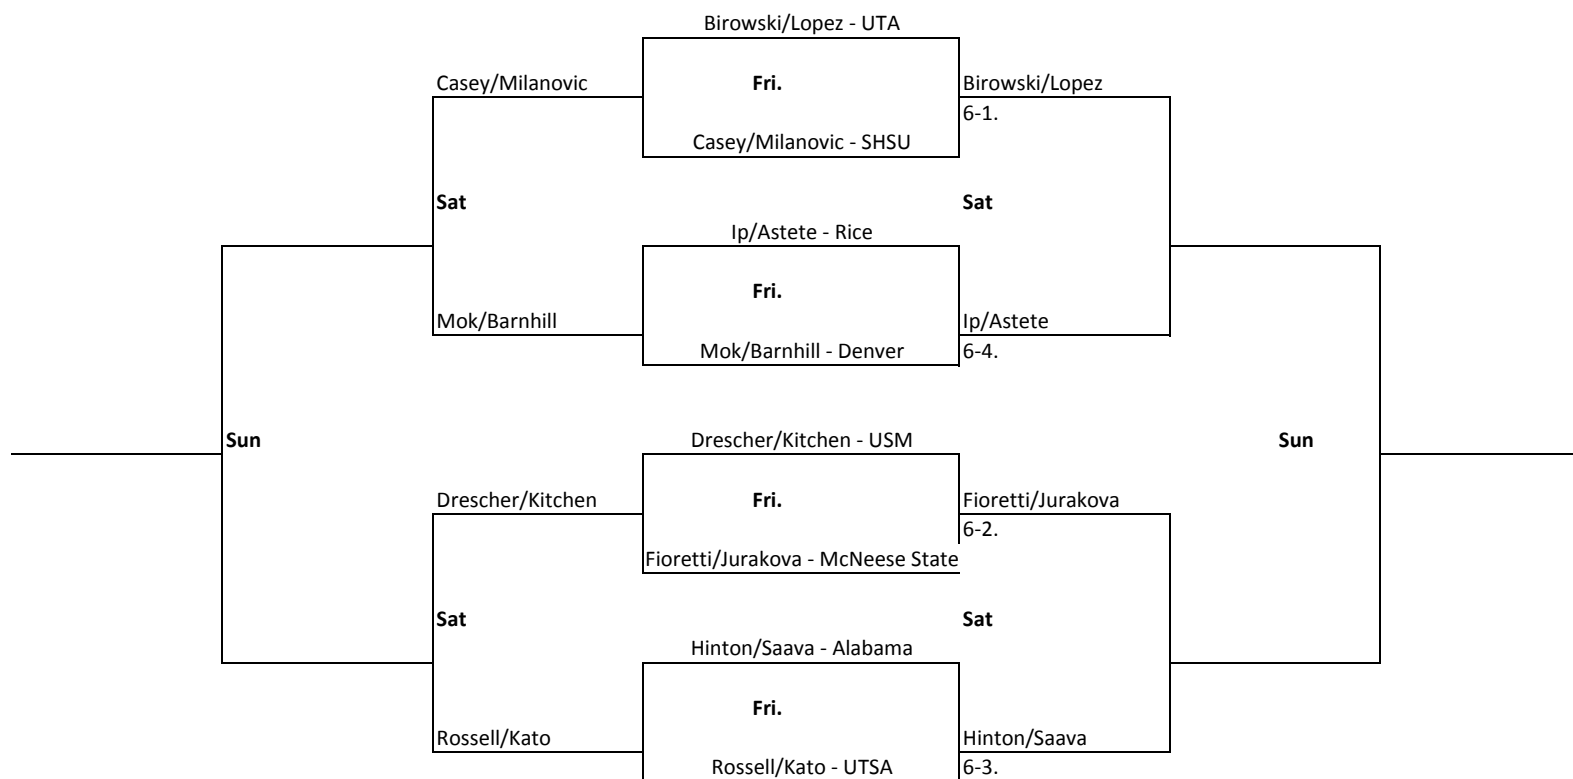

Sun.

2016 RICE INVITATIONAL

September 23-25 GRBTC

Flight 5B Singles

2016 RICE INVITATIONAL

September 23-25 GRBTC

Flight 6A Singles

Sun.

Sun.

2016 RICE INVITATIONAL

September 23-25 GRBTC

Flight 1A Doubles

Sun

Sun

2016 RICE INVITATIONAL

September 23-25 GRBTC

Flight 1B Doubles

Sun

Sun

2016 RICE INVITATIONAL

September 23-25 GRBTC

Flight 2A Doubles

Sun

Sun