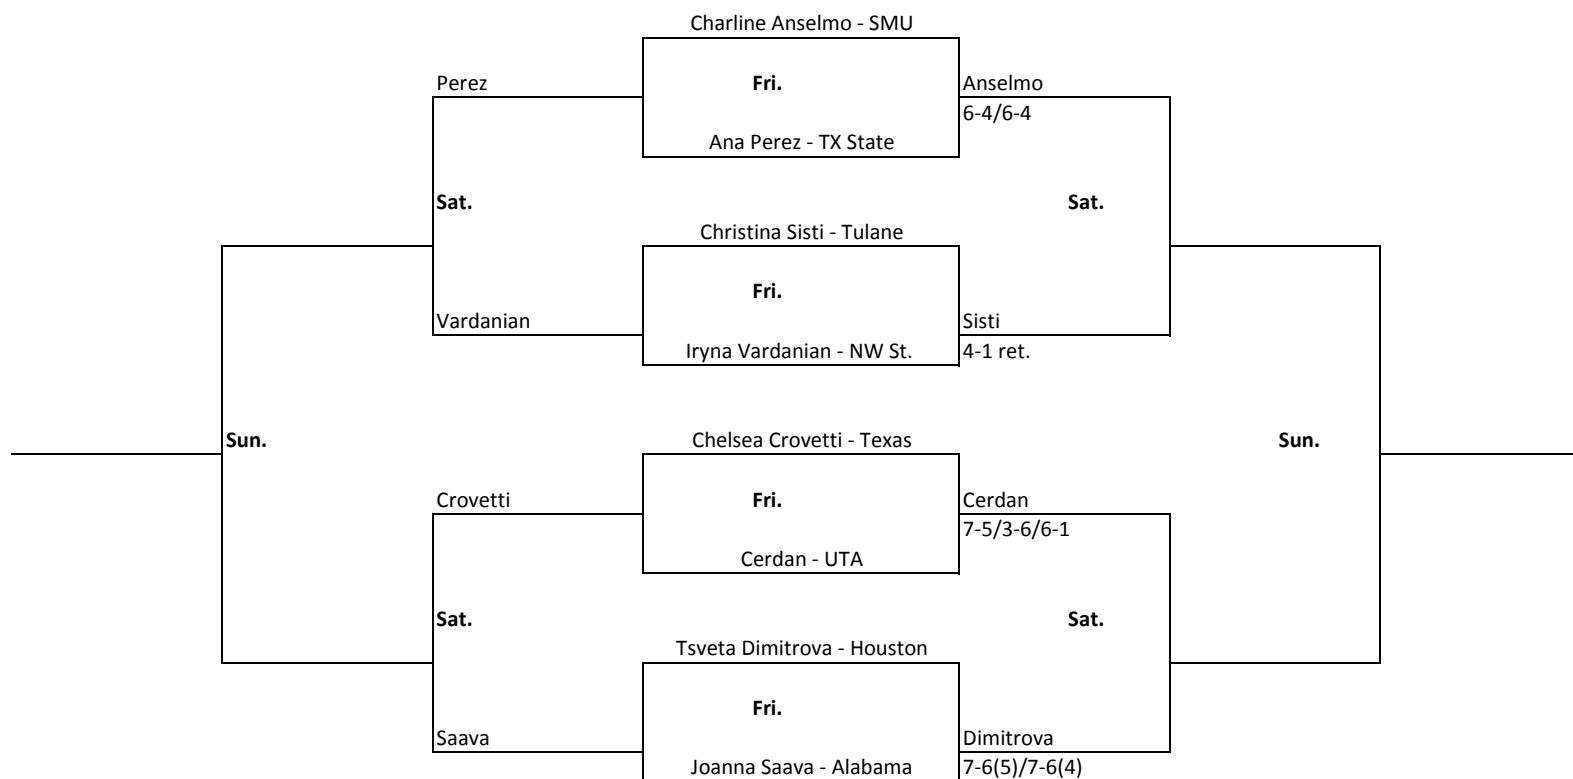

Sun.

Sun.

2016 RICE INVITATIONAL

September 23-25 GRBTC

Flight 3A Singles

Sun

Sun.

2016 RICE INVITATIONAL

September 23-25 GRBTC

Flight 3B Singles

Sun.

Sun.

2016 RICE INVITATIONAL

September 23-25 GRBTC

Flight 4A Singles

2016 RICE INVITATIONAL