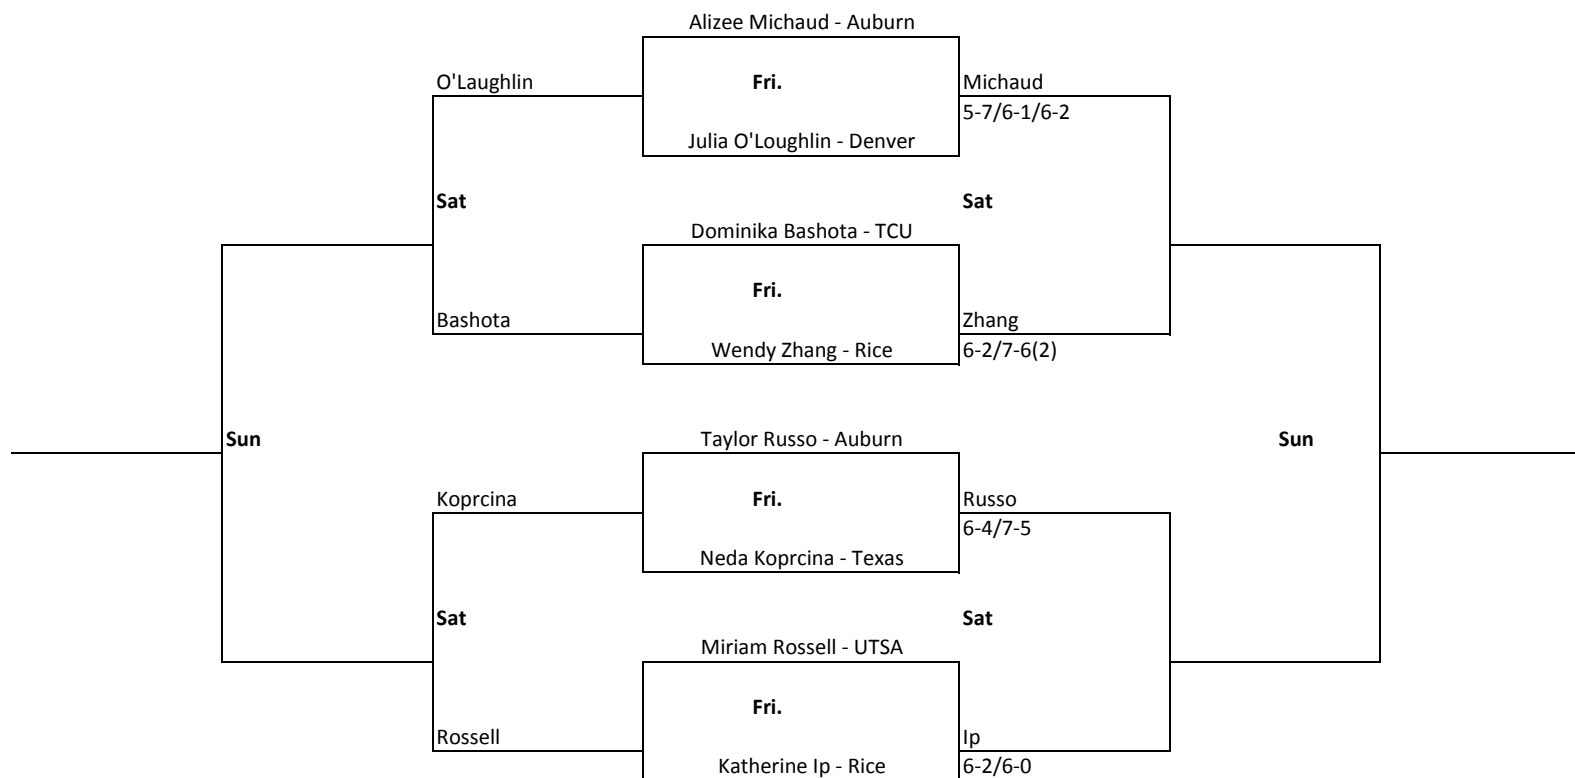

2016 RICE INVITATIONAL

September 23-25 GRBTC

Flight 1A Singles

2016 RICE INVITATIONAL

September 23-25 GRBTC

Flight 1B Singles

Sun

Sun

2016 RICE INVITATIONAL

September 23-25 GRBTC

Flight 2A Singles

Sun.

Sun.

2016 RICE INVITATIONAL

September 23-25 GRBTC

Flight 2B Singles