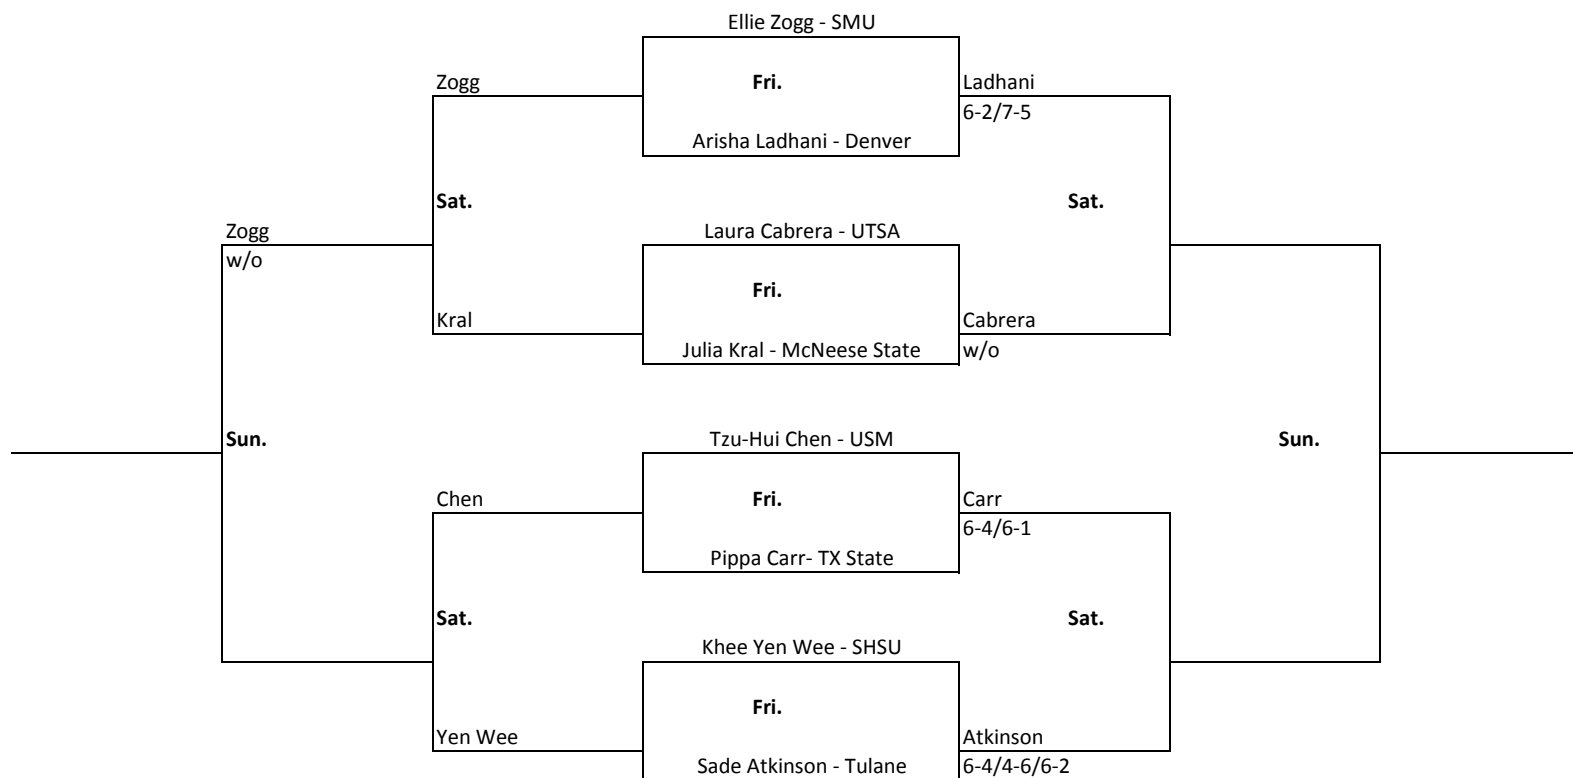

September 23-25 GRBTC

Flight 3B Singles

Sun.

Sun.

2016 RICE INVITATIONAL

September 23-25 GRBTC

Flight 4A Singles

2016 RICE INVITATIONAL

September 23-25 GRBTC

Flight 4B Singles

Sun.

Sun.

2016 RICE INVITATIONAL

September 23-25 GRBTC

Flight 5A Singles

Sun.