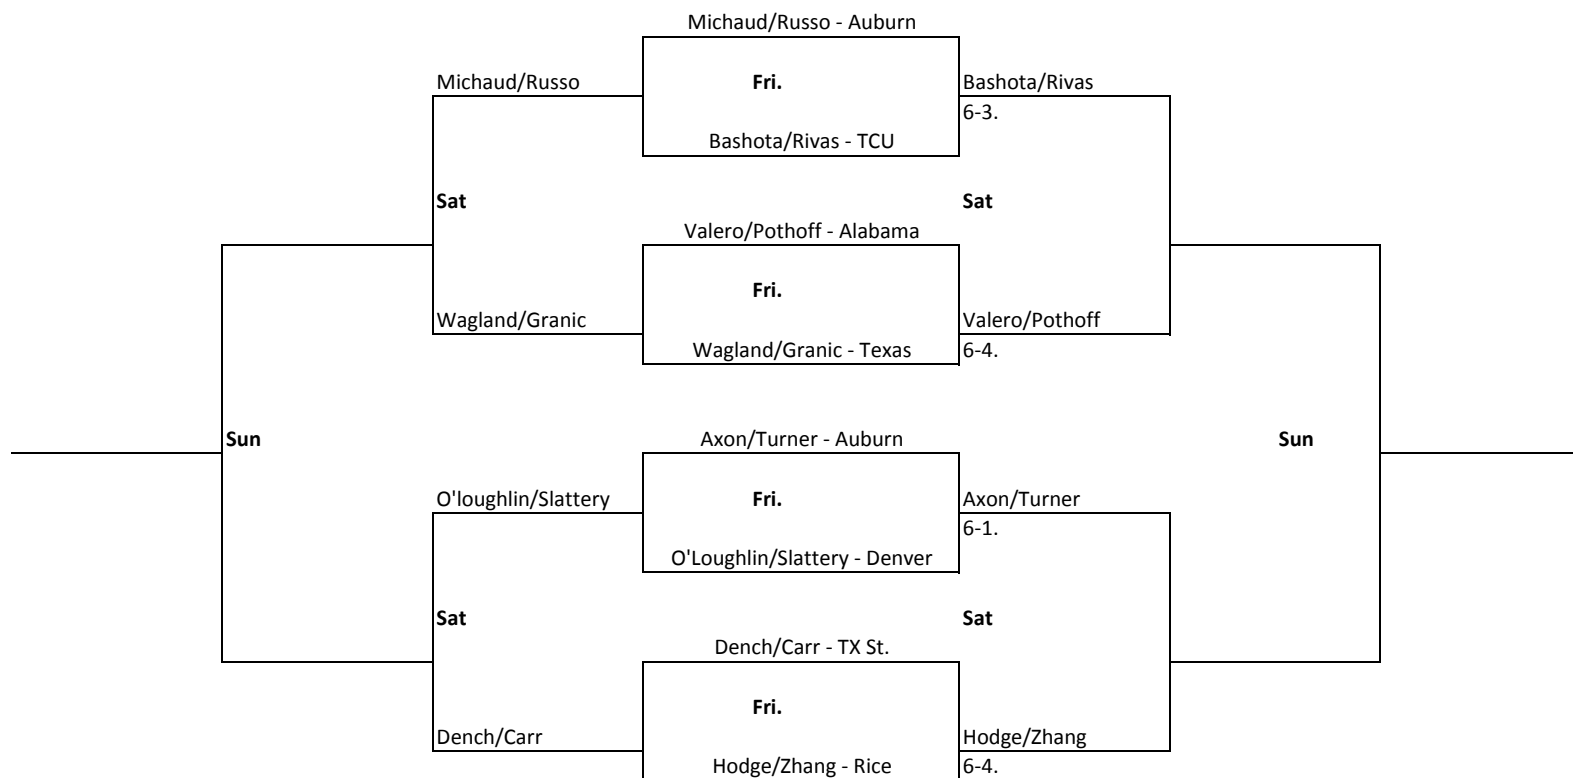

September 23-25 GRBTC

Flight 4B Singles

Sun.

Sun.

2016 RICE INVITATIONAL

September 23-25 GRBTC

Flight 5A Singles

Sun.

Sun.

2016 RICE INVITATIONAL

September 23-25 GRBTC

Flight 5B Singles

2016 RICE INVITATIONAL

September 23-25 GRBTC

Flight 6A Singles

Sun.

Sun.

2016 RICE INVITATIONAL

September 23-25 GRBTC

Flight 1A Doubles

Sun

Sun

2016 RICE INVITATIONAL

September 23-25 GRBTC