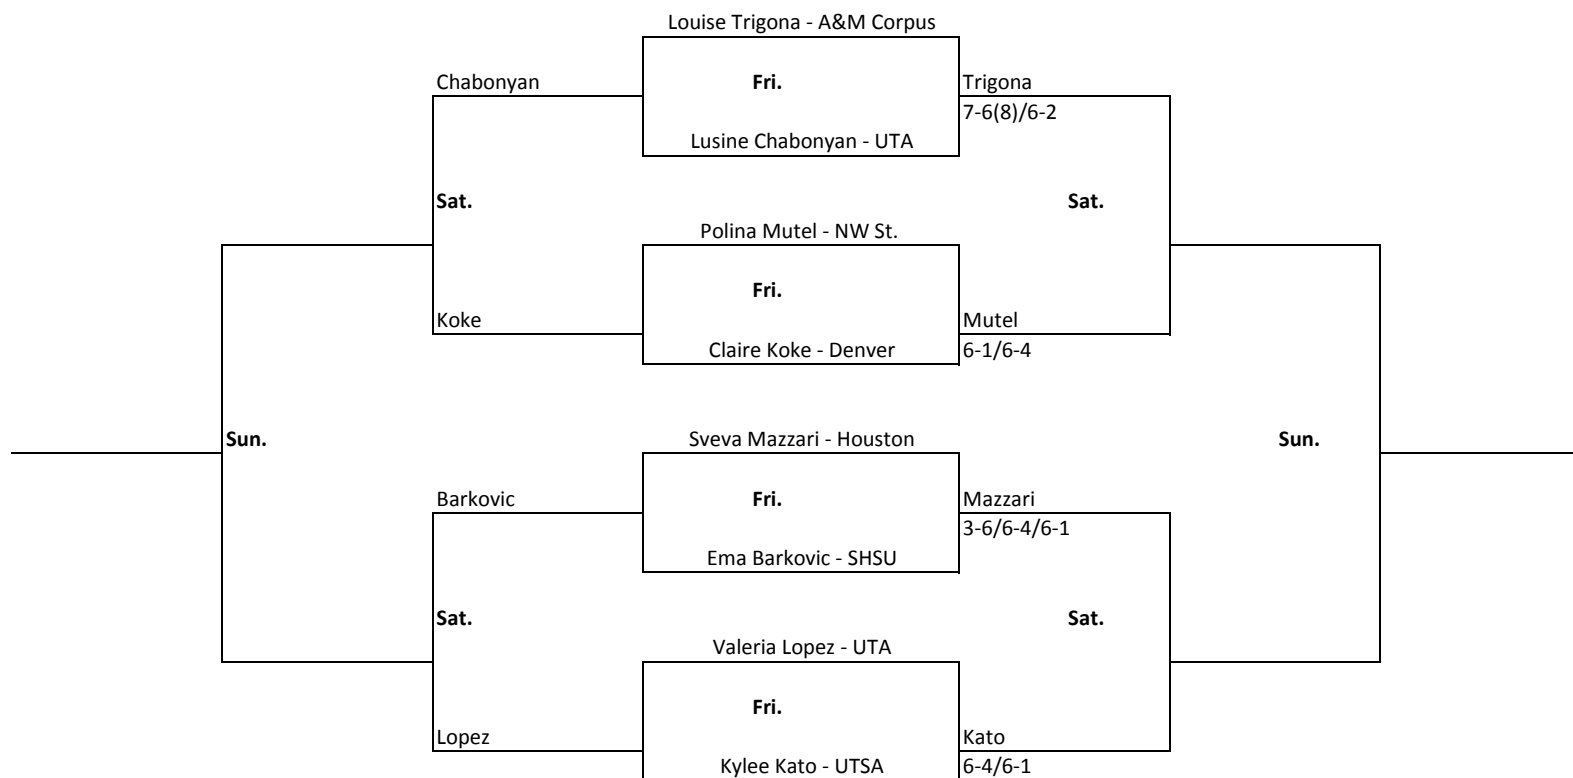

September 23-25 GRBTC

Flight 3B Singles

Sun.

Sun.

2016 RICE INVITATIONAL

September 23-25 GRBTC

Flight 4A Singles

2016 RICE INVITATIONAL

September 23-25 GRBTC

Flight 4B Singles

Sun.

Sun.

2016 RICE INVITATIONAL

September 23-25 GRBTC

Flight 5A Singles

Sun.