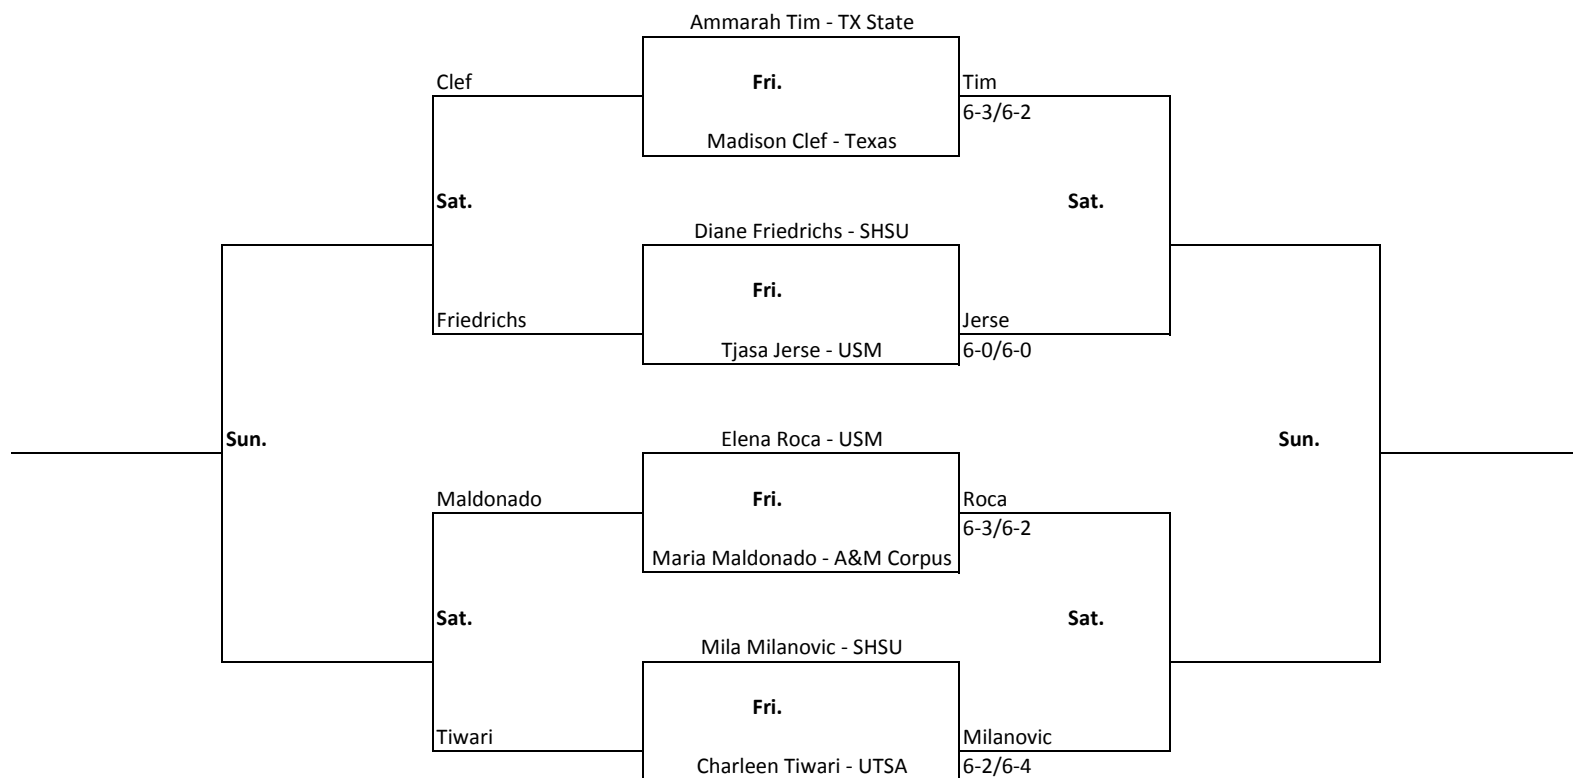

September 23-25 GRBTC

Flight 4B Singles

Sun.

Sun.

2016 RICE INVITATIONAL

September 23-25 GRBTC

Flight 5A Singles

Sun.

Sun.

2016 RICE INVITATIONAL

September 23-25 GRBTC

Flight 5B Singles

2016 RICE INVITATIONAL

September 23-25 GRBTC

Flight 6A Singles

Sun.