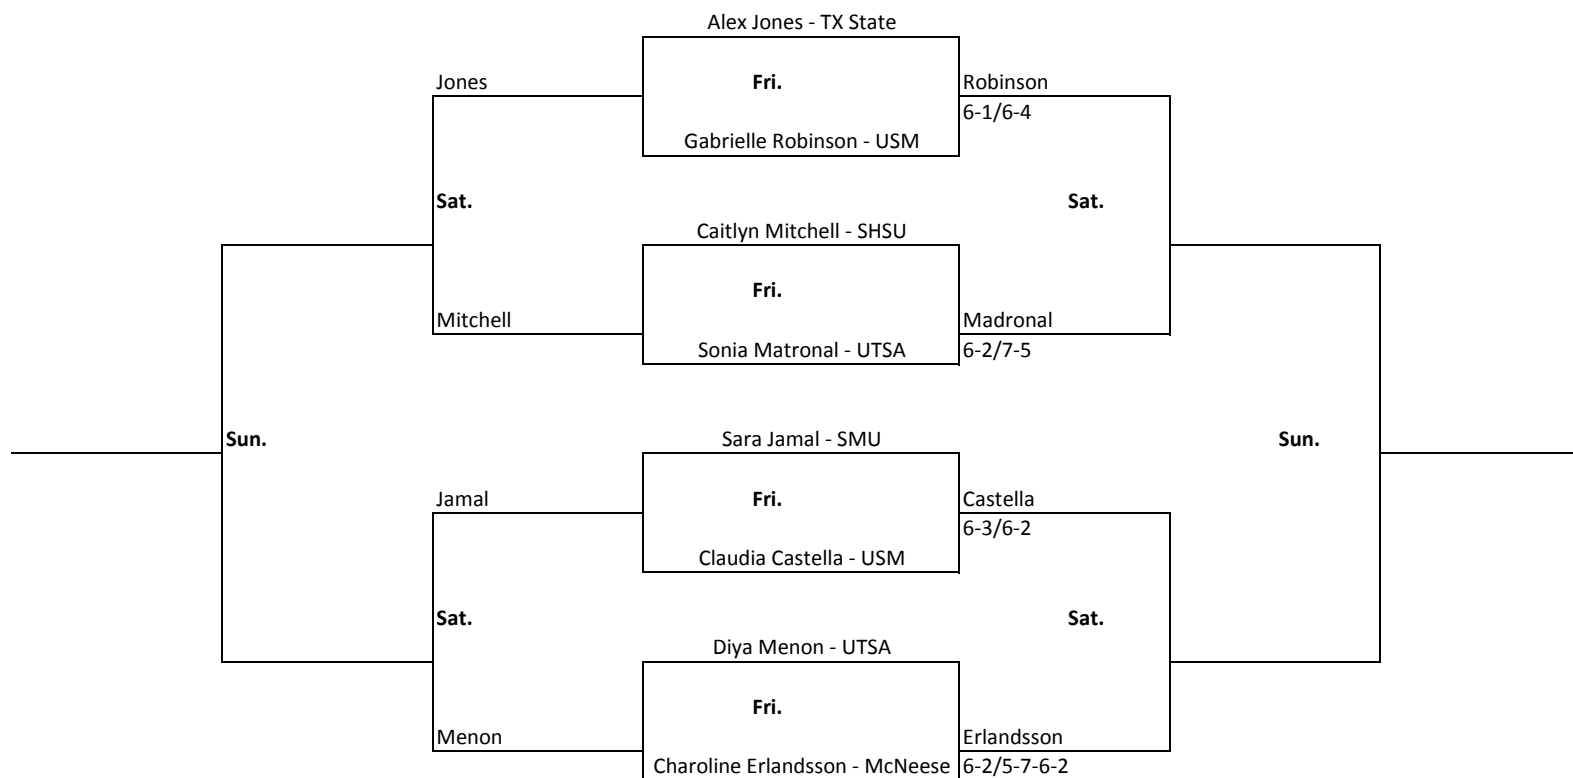

Sun.

2016 RICE INVITATIONAL

September 23-25 GRBTC

Flight 5B Singles

2016 RICE INVITATIONAL

September 23-25 GRBTC

Flight 6A Singles

Sun.

Sun.

2016 RICE INVITATIONAL

September 23-25 GRBTC

Flight 1A Doubles

Sun

Sun

2016 RICE INVITATIONAL

September 23-25 GRBTC