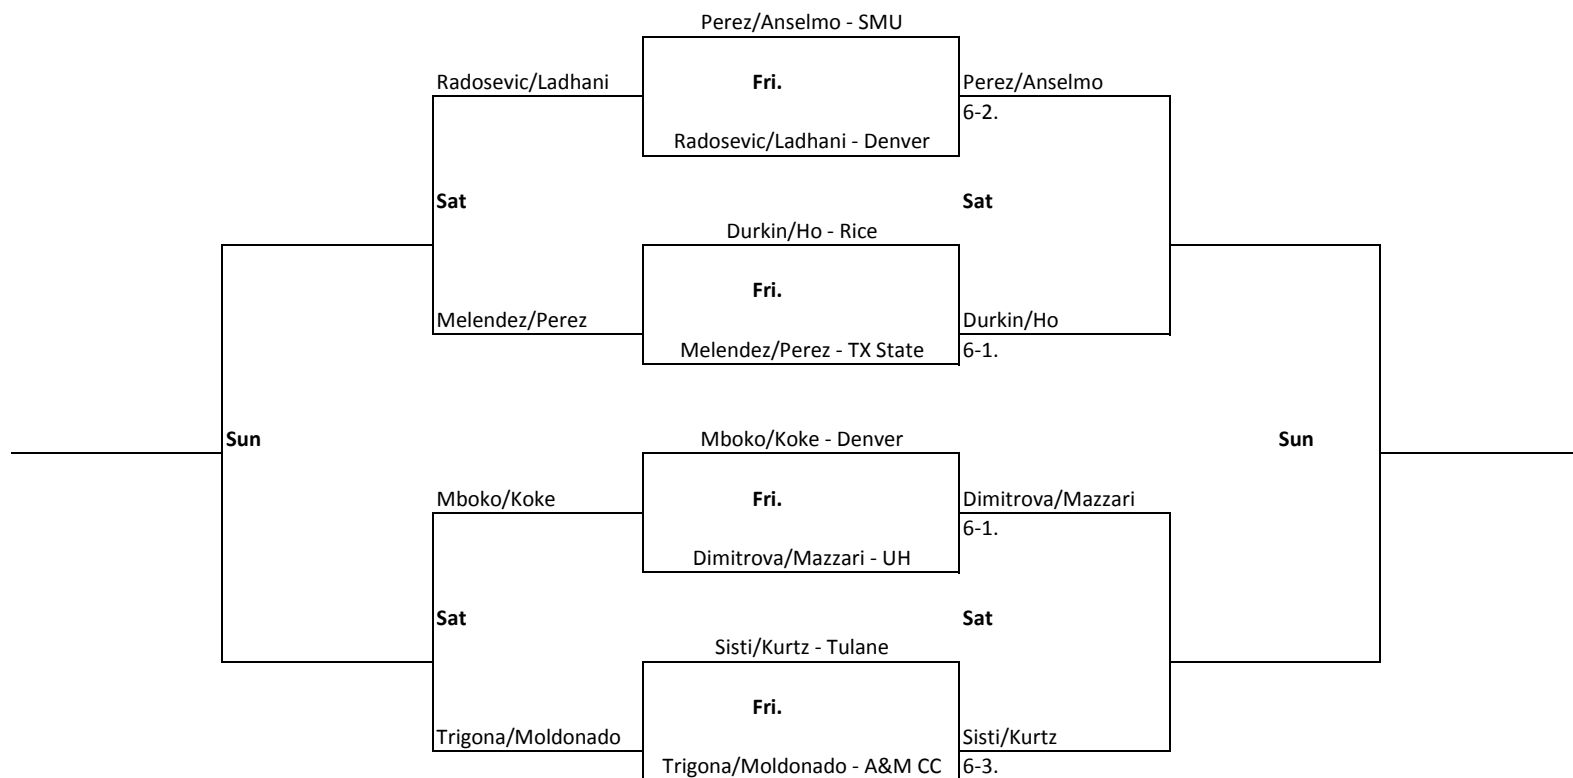

Sun.

2016 RICE INVITATIONAL

September 23-25 GRBTC

Flight 1A Doubles

Sun

Sun

2016 RICE INVITATIONAL

September 23-25 GRBTC

Flight 1B Doubles

Sun

Sun

2016 RICE INVITATIONAL

September 23-25 GRBTC

Flight 2A Doubles

Sun

Sun

2016 RICE INVITATIONAL

September 23-25 GRBTC

Flight 2B Doubles

Sun

Sun

2016 RICE INVITATIONAL

September 23-25 GRBTC

Flight 3A Doubles