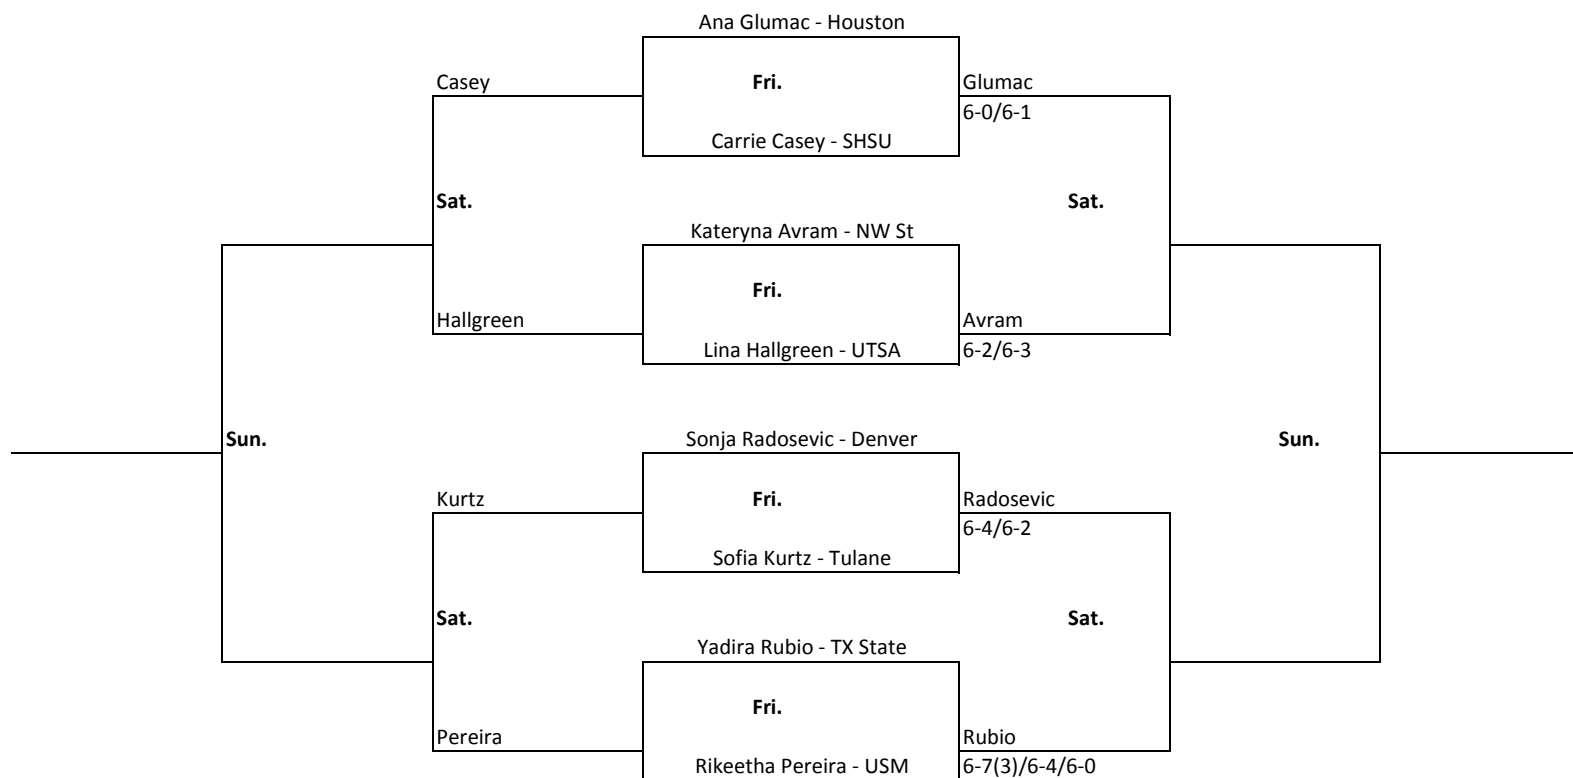

September 23-25 GRBTC

Flight 4B Singles

Sun.

Sun.

2016 RICE INVITATIONAL

September 23-25 GRBTC

Flight 5A Singles

Sun.

Sun.

2016 RICE INVITATIONAL

September 23-25 GRBTC

Flight 5B Singles

2016 RICE INVITATIONAL

September 23-25 GRBTC

Flight 6A Singles

Sun.