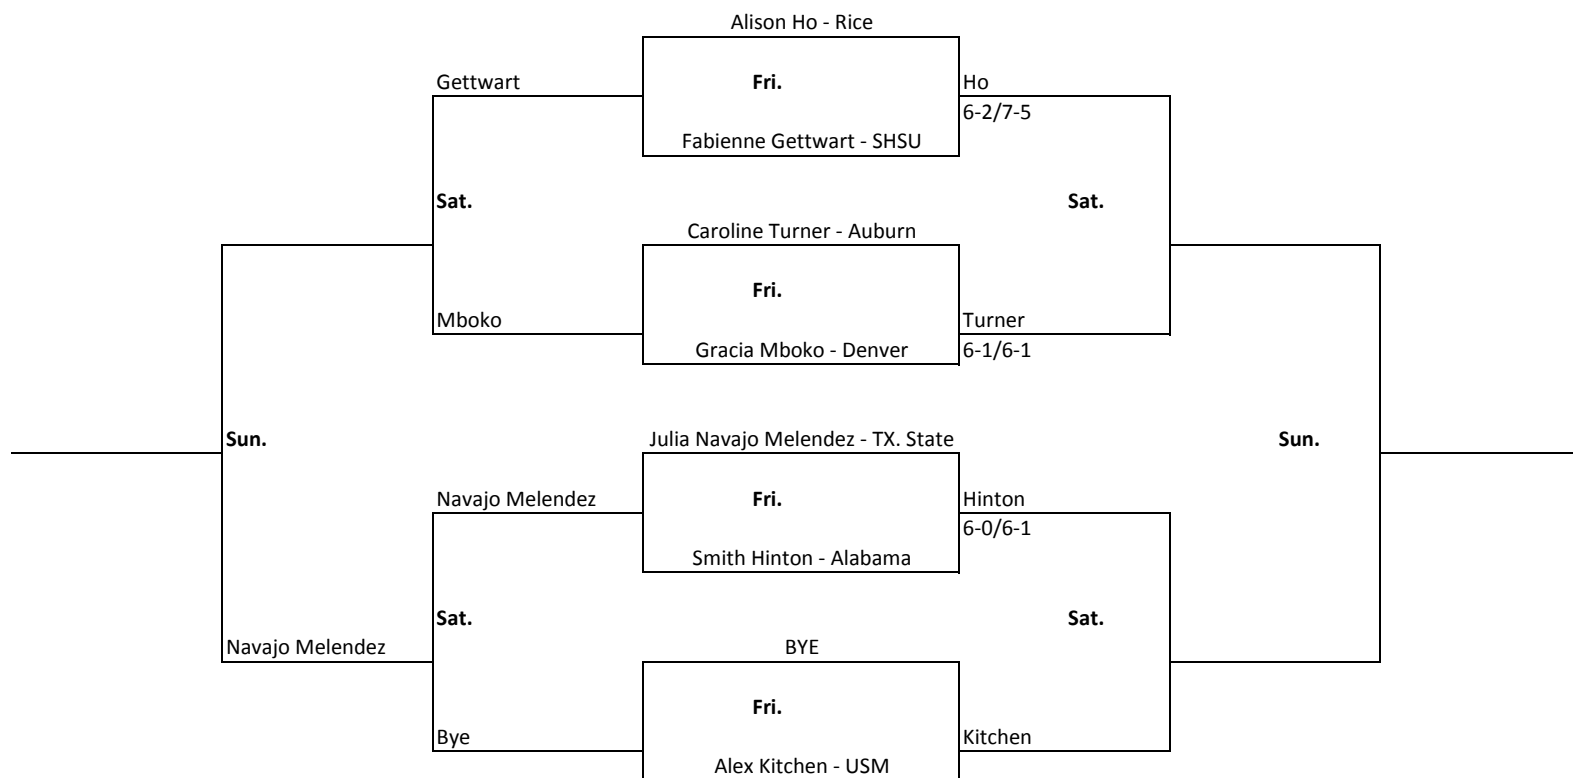

2016 RICE INVITATIONAL

September 23-25 GRBTC

Flight 2A Singles

Sun.

Sun.

2016 RICE INVITATIONAL

September 23-25 GRBTC

Flight 2B Singles

Sun.

Sun.

2016 RICE INVITATIONAL

September 23-25 GRBTC

Flight 3A Singles

Sun

Sun.

2016 RICE INVITATIONAL