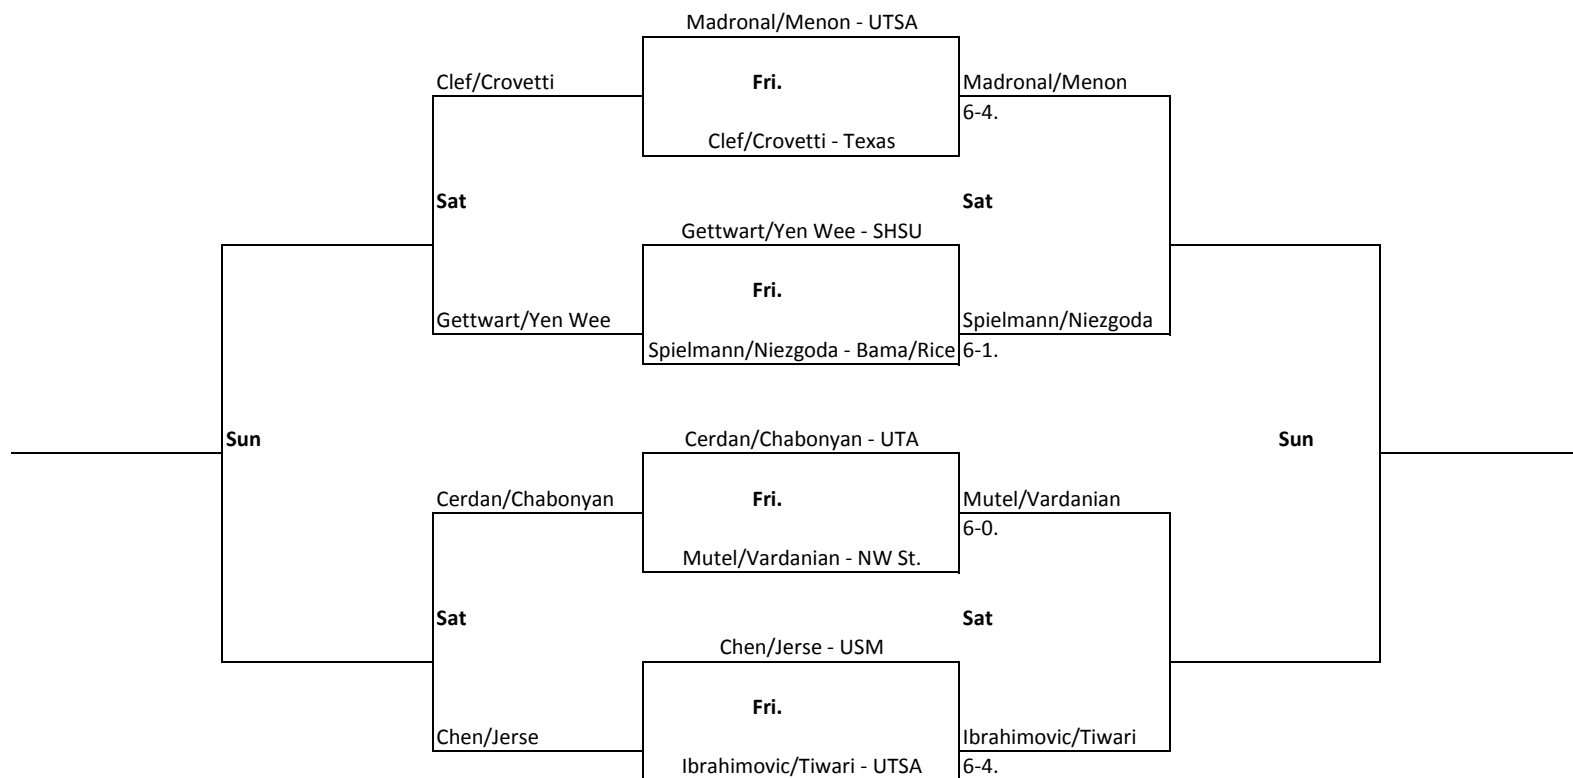

Sun.

2016 RICE INVITATIONAL

September 23-25 GRBTC

Flight 1A Doubles

Sun

Sun

2016 RICE INVITATIONAL

September 23-25 GRBTC

Flight 1B Doubles

Sun

Sun

2016 RICE INVITATIONAL

September 23-25 GRBTC

Flight 2A Doubles

Sun

Sun

2016 RICE INVITATIONAL

September 23-25 GRBTC

Flight 2B Doubles

Sun

Sun

2016 RICE INVITATIONAL

September 23-25 GRBTC

Flight 3A Doubles