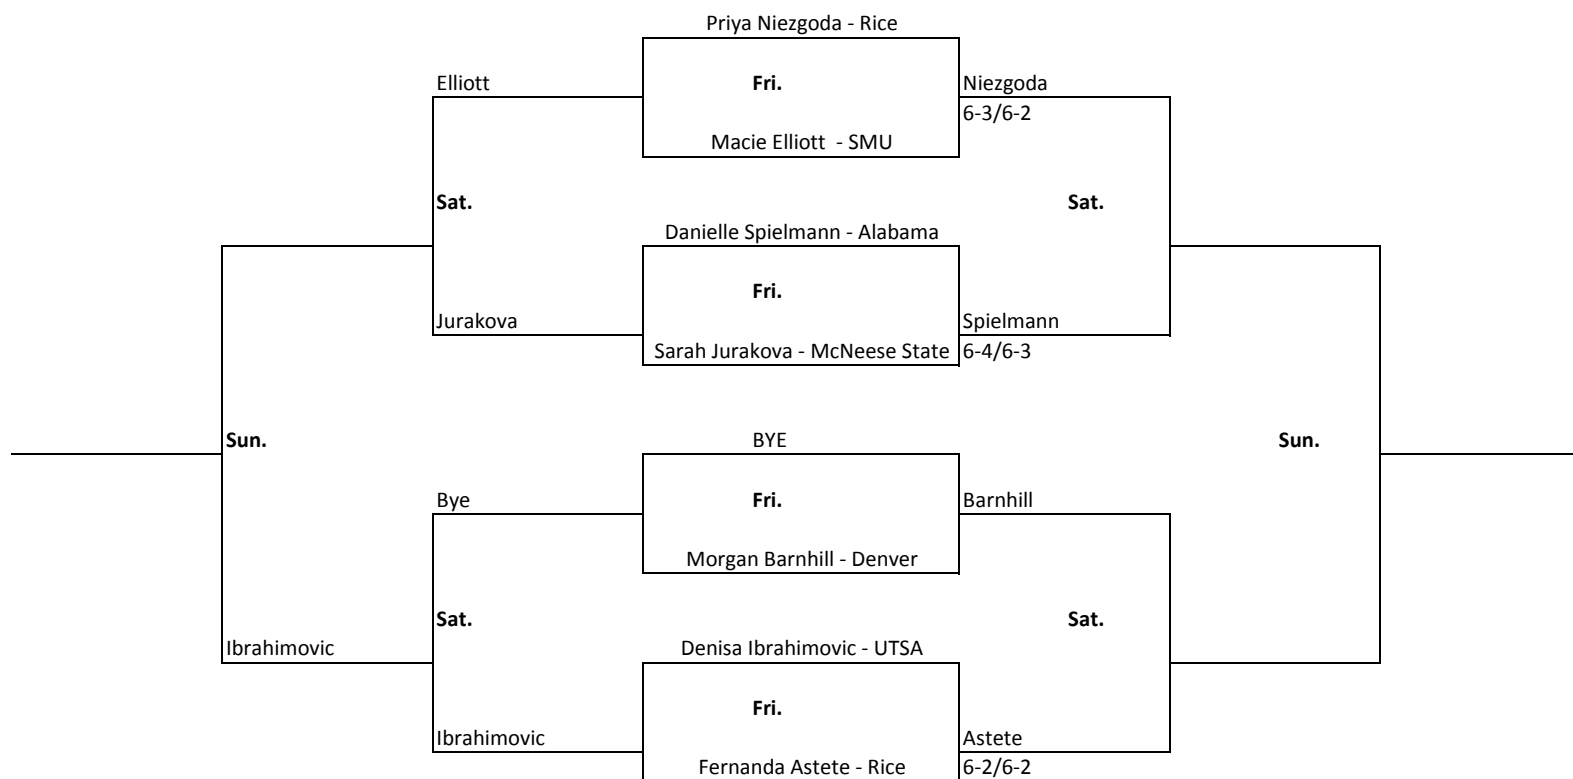

Sun.

Sun.

2016 RICE INVITATIONAL

September 23-25 GRBTC

Flight 3A Singles

Sun

Sun.

2016 RICE INVITATIONAL

September 23-25 GRBTC

Flight 3B Singles

Sun.

Sun.

2016 RICE INVITATIONAL

September 23-25 GRBTC

Flight 4A Singles

2016 RICE INVITATIONAL