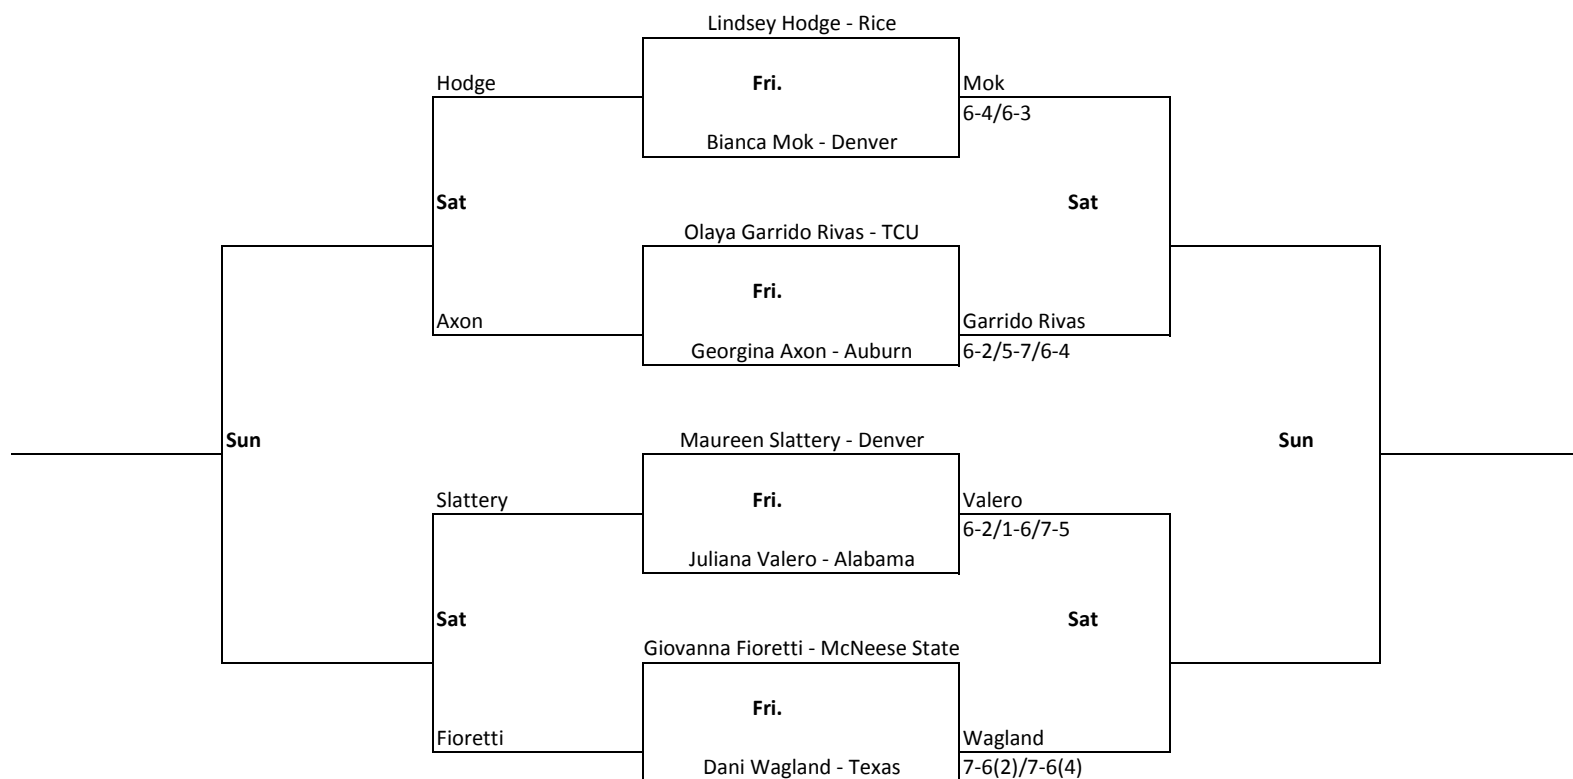

2016 RICE INVITATIONAL

September 23-25 GRBTC

Flight 1A Singles

2016 RICE INVITATIONAL

September 23-25 GRBTC

Flight 1B Singles

Sun

Sun

2016 RICE INVITATIONAL

September 23-25 GRBTC

Flight 2A Singles

Sun.

Sun.

2016 RICE INVITATIONAL

September 23-25 GRBTC

Flight 2B Singles