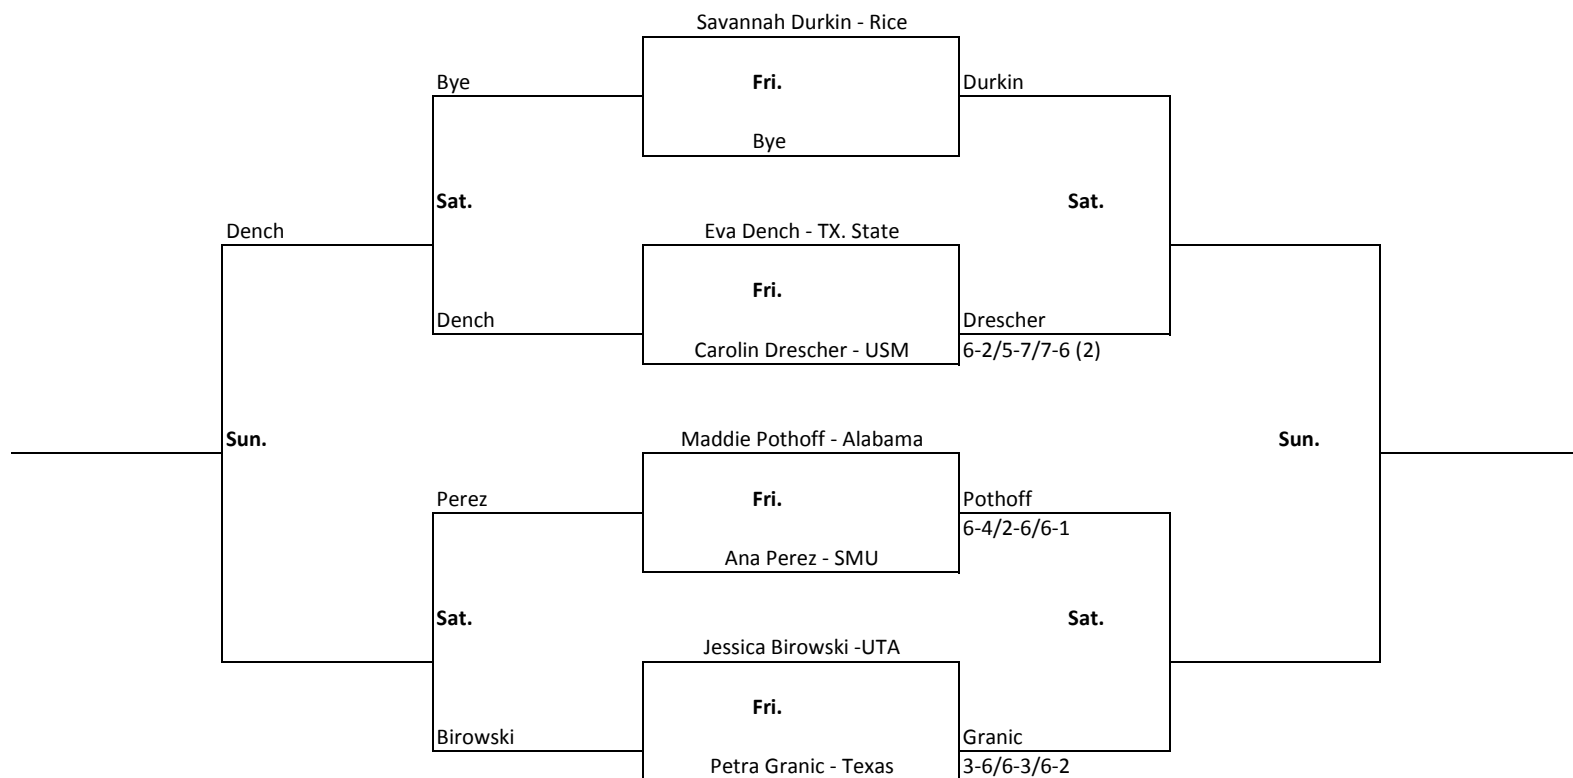

2016 RICE INVITATIONAL

September 23-25 GRBTC

Flight 1A Singles

2016 RICE INVITATIONAL

September 23-25 GRBTC

Flight 1B Singles

Sun

Sun

2016 RICE INVITATIONAL

September 23-25 GRBTC

Flight 2A Singles

Sun.

Sun.

2016 RICE INVITATIONAL

September 23-25 GRBTC

Flight 2B Singles