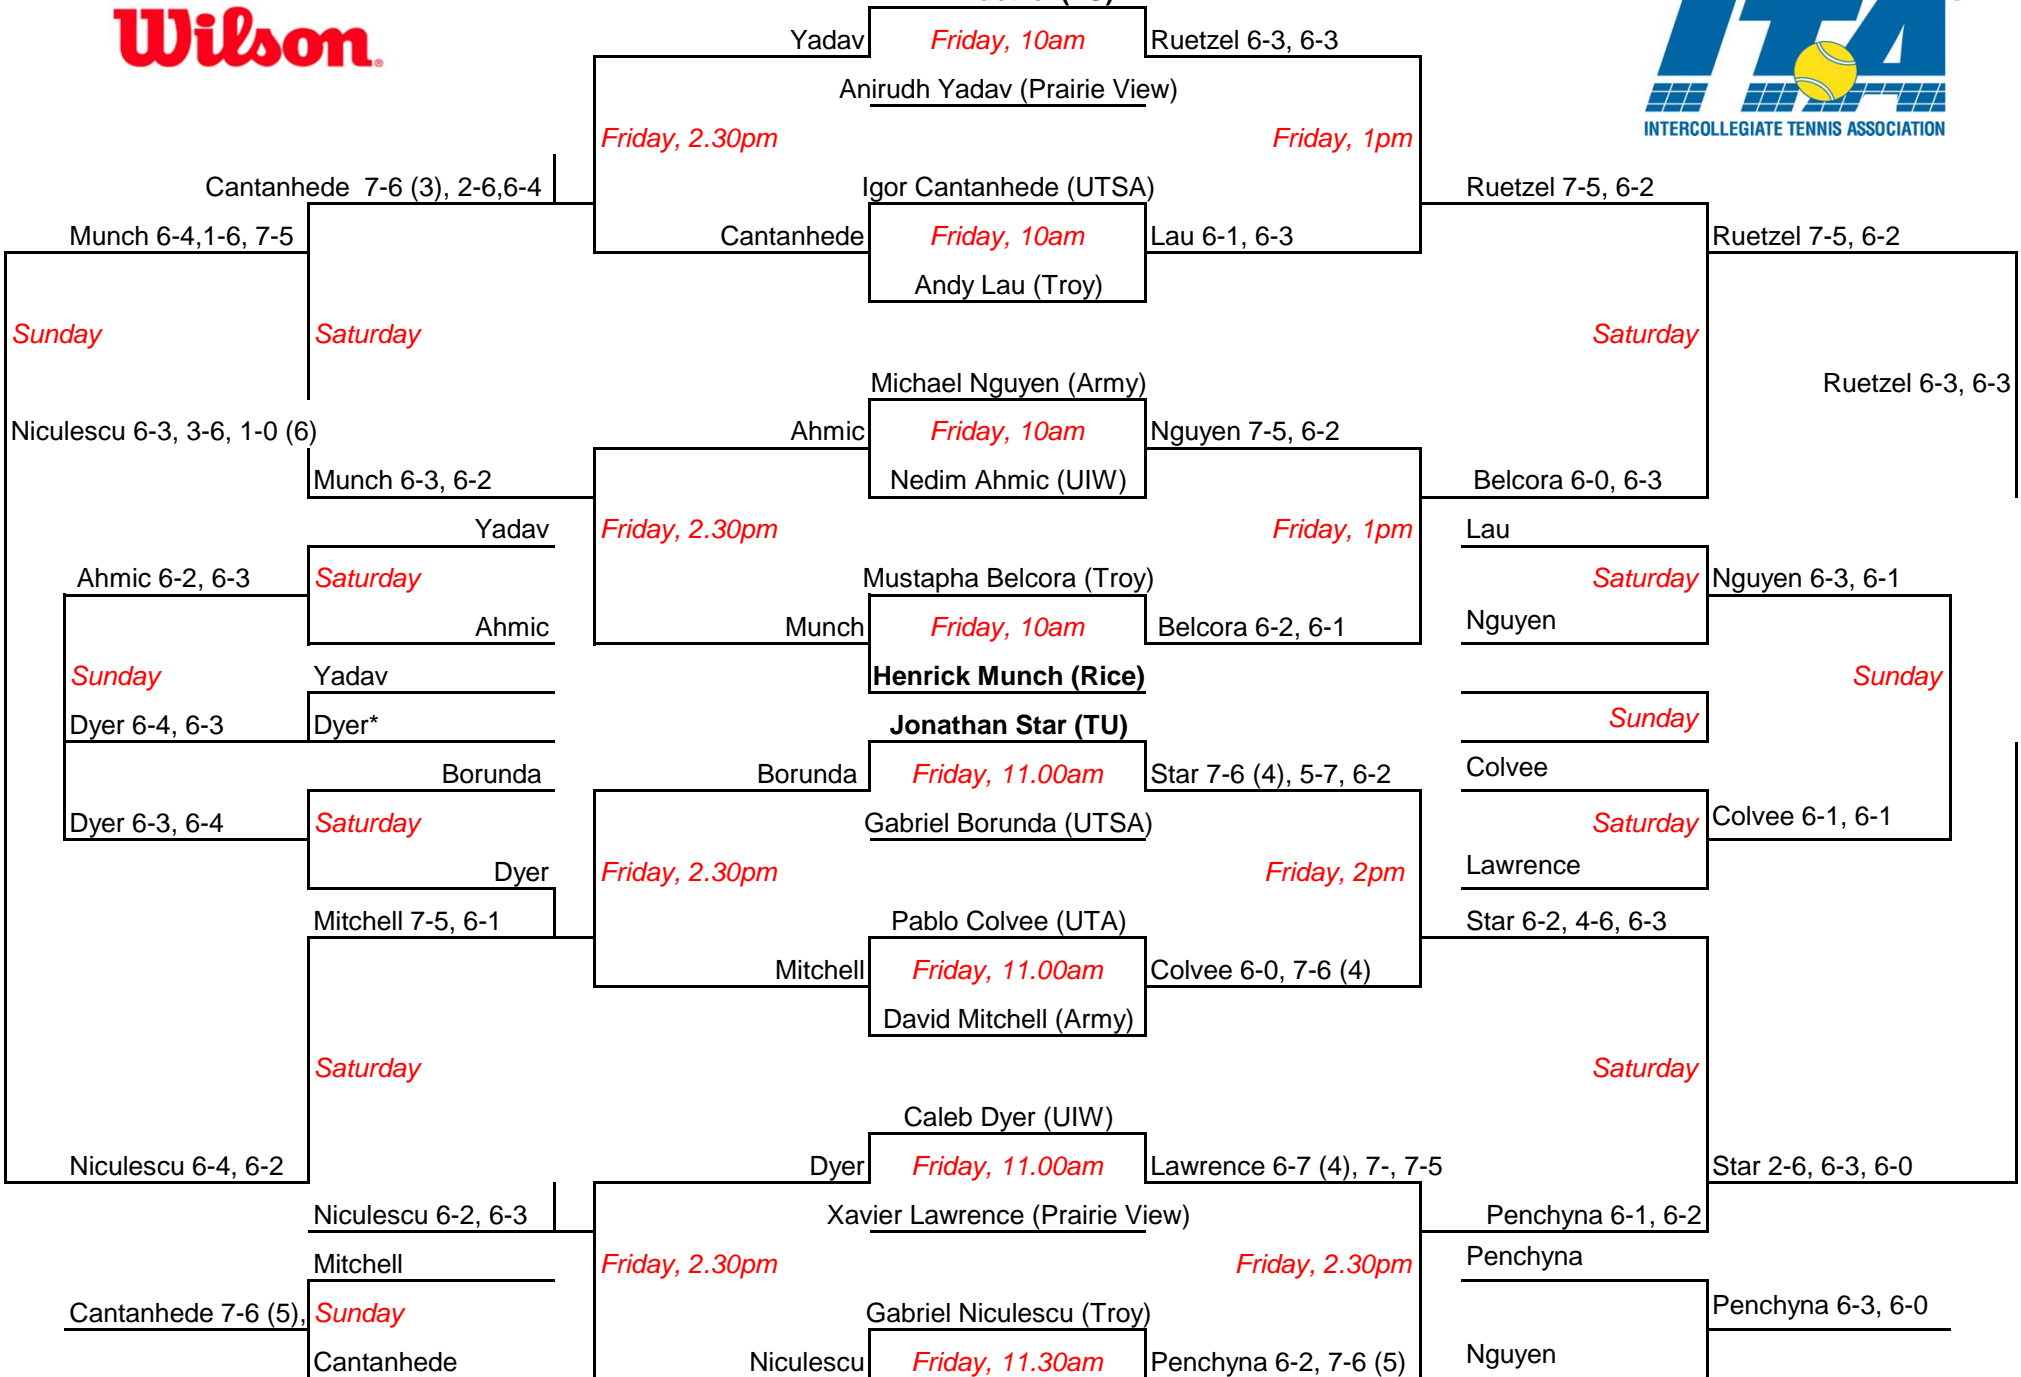

Rice Invitational: **Singles Draw A**

Rice Invitational: **Singles Draw B**

Tim Ruetzel (TU)

Rice Invitational: **Singles Draw B**

Borunda
Borunda 6-1, 2-6, 1-0 (5)
Ahmic

Rice Invitational: **Singles Draw C**

A Flight

B Flight

C Flight