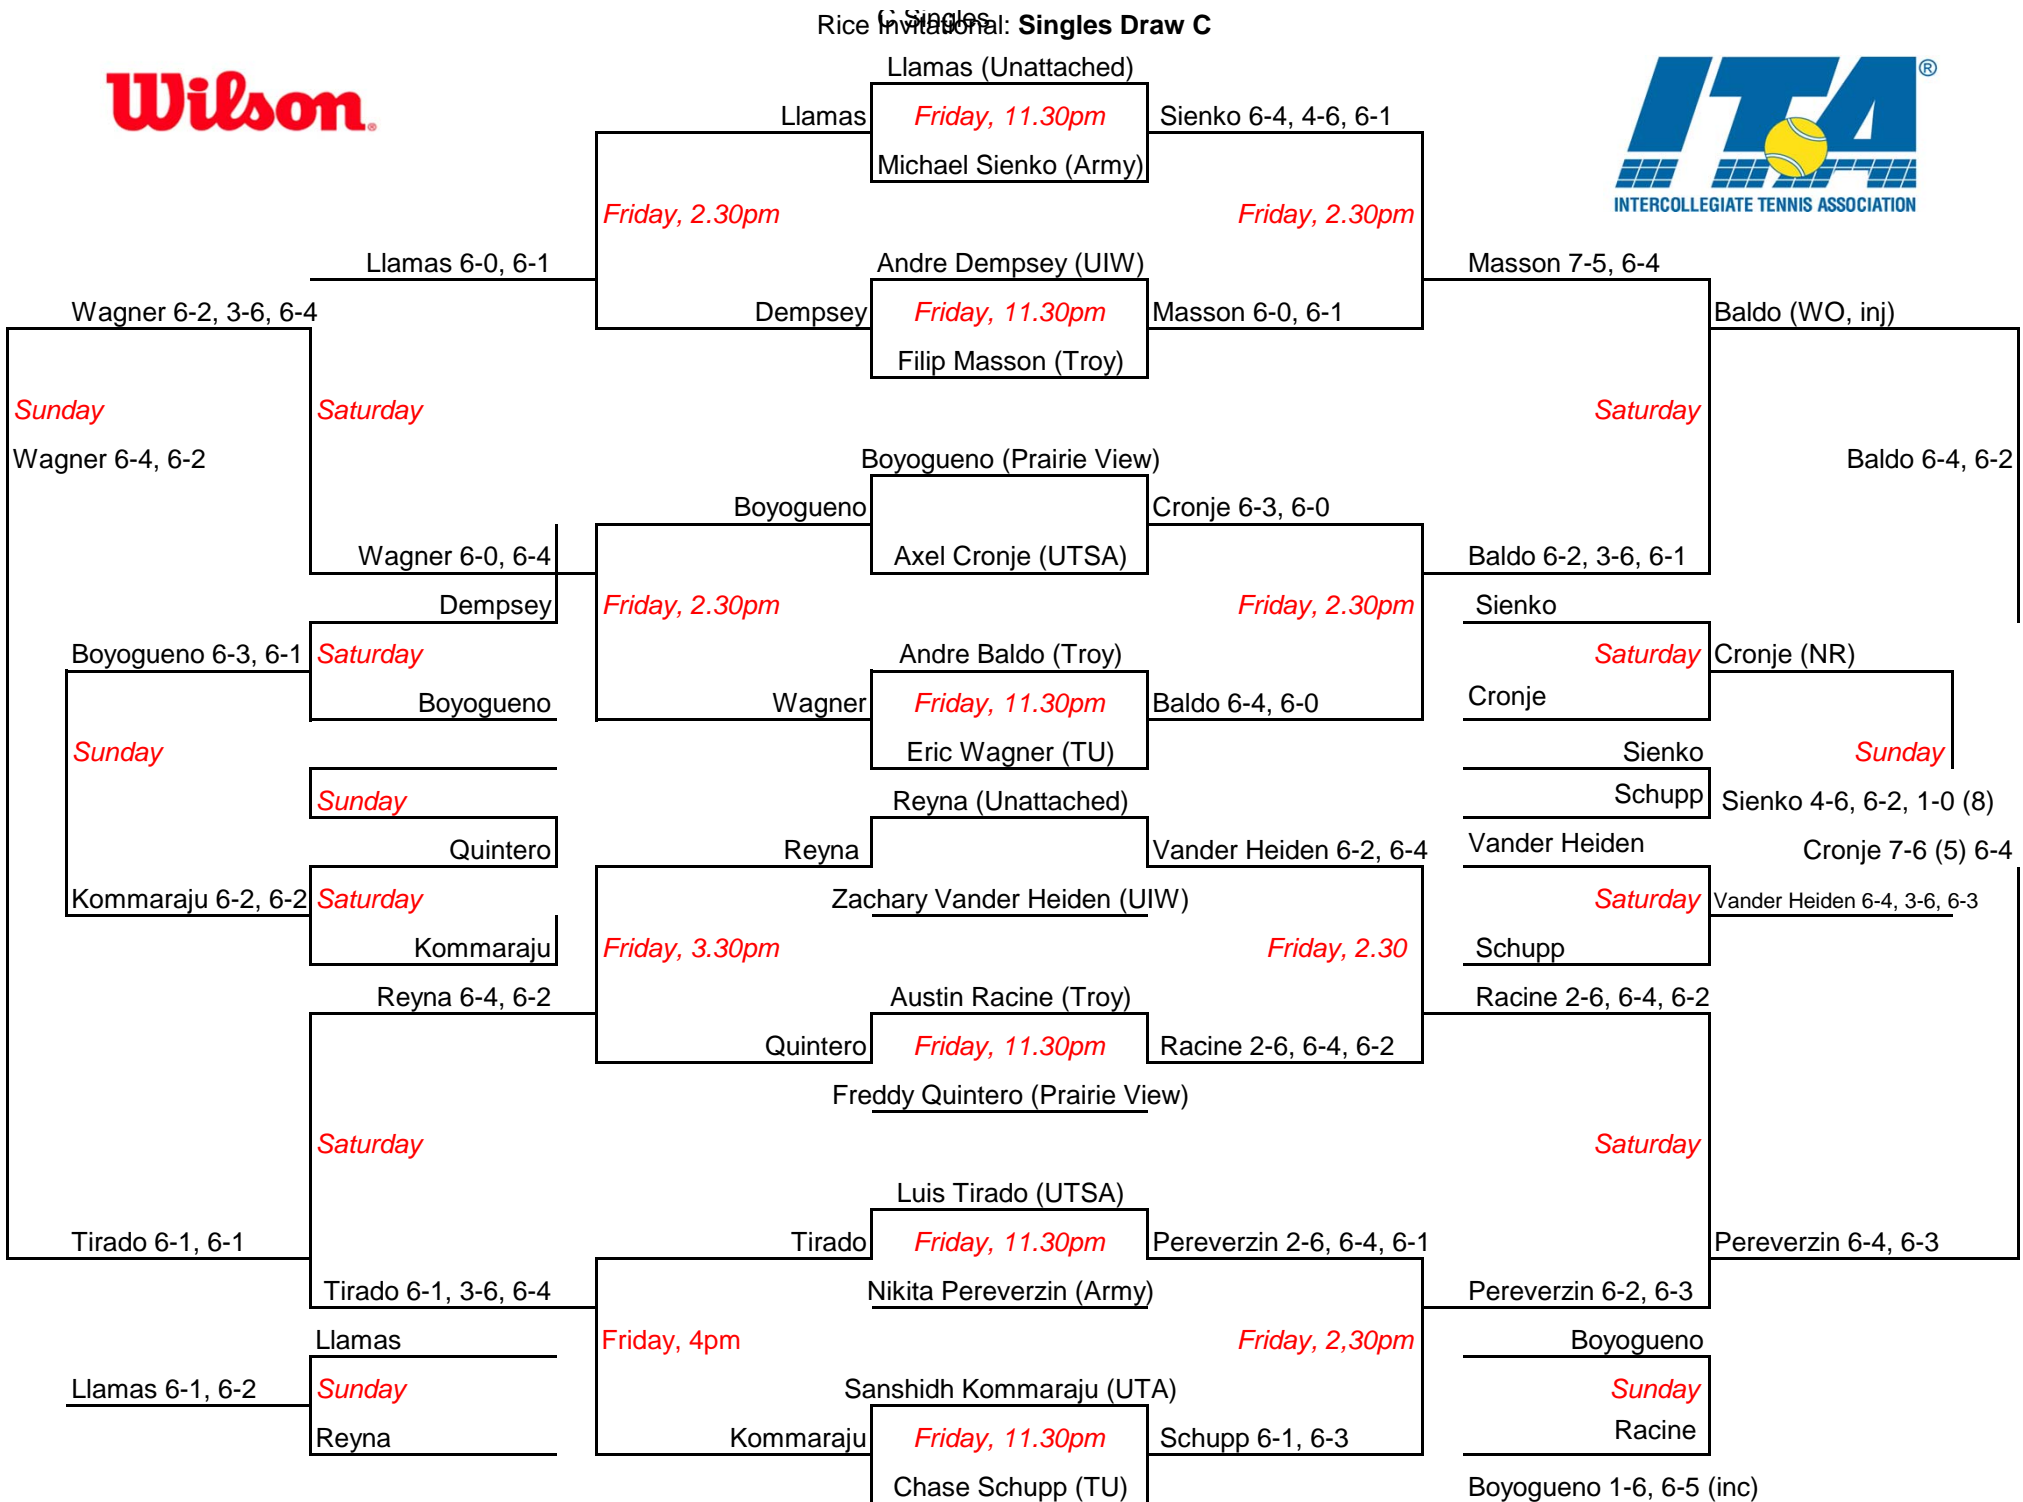

Rice Invitational: **Singles Draw A**

Rice Invitational: **Singles Draw B**

Tim Ruetzel (TU)

Rice Invitational: **Singles Draw B**

Borunda
Borunda 6-1, 2-6, 1-0 (5)
Ahmic

Rice Invitational: **Singles Draw C**

A Flight

B Flight

C Flight