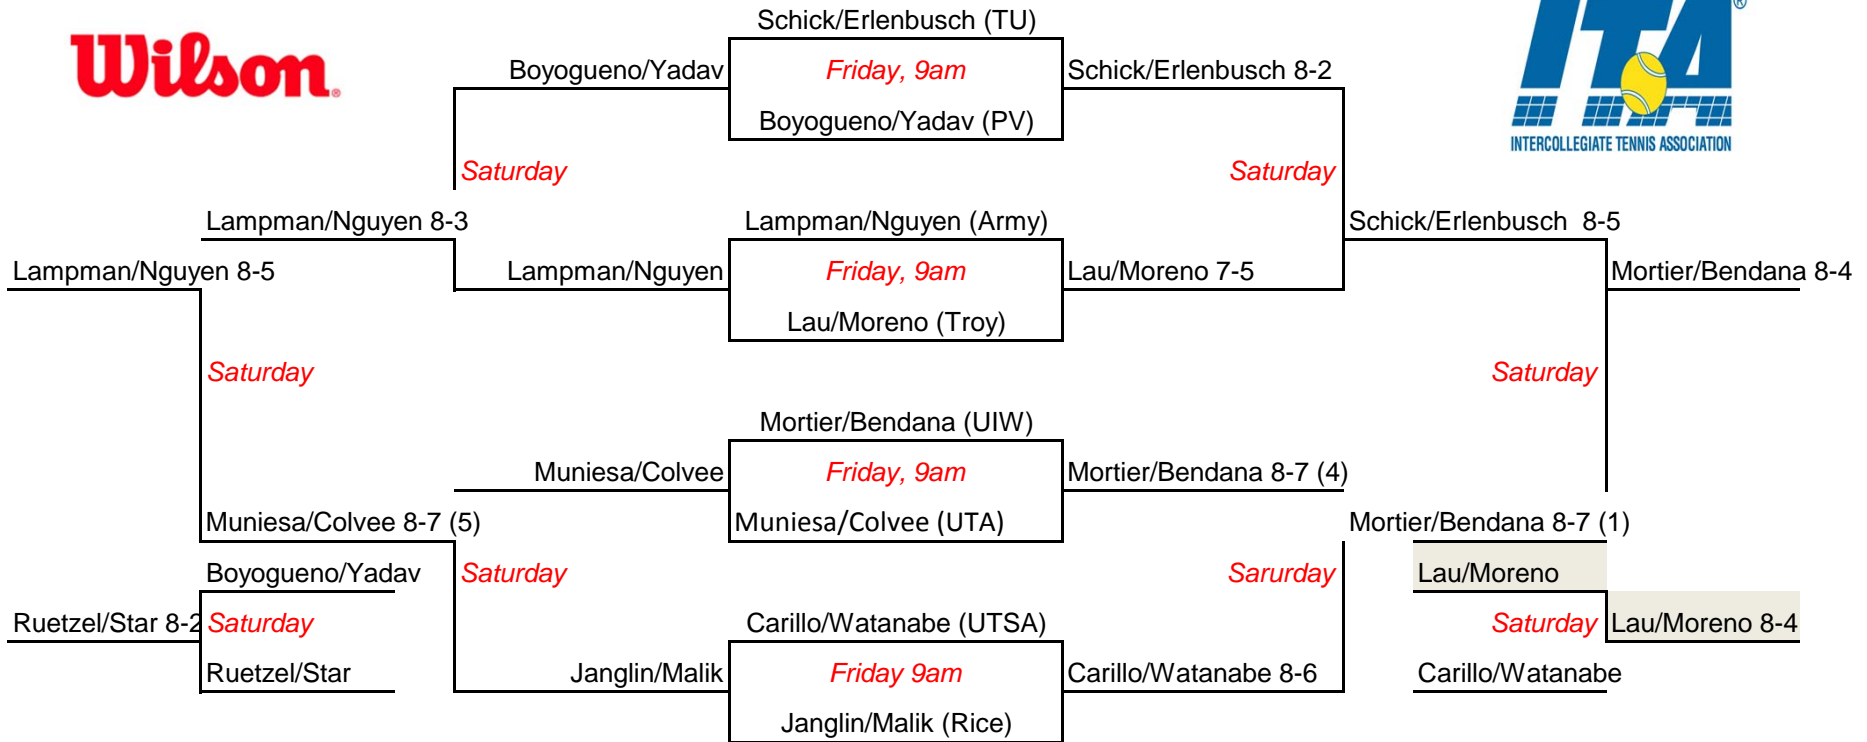

Rice Invitational: **Singles Draw A**

Rice Invitational: **Singles Draw B**

Tim Ruetzel (TU)

Rice Invitational: **Singles Draw B**

Borunda
Borunda 6-1, 2-6, 1-0 (5)
Ahmic

Rice Invitational: **Singles Draw C**

A Flight

B Flight

C Flight