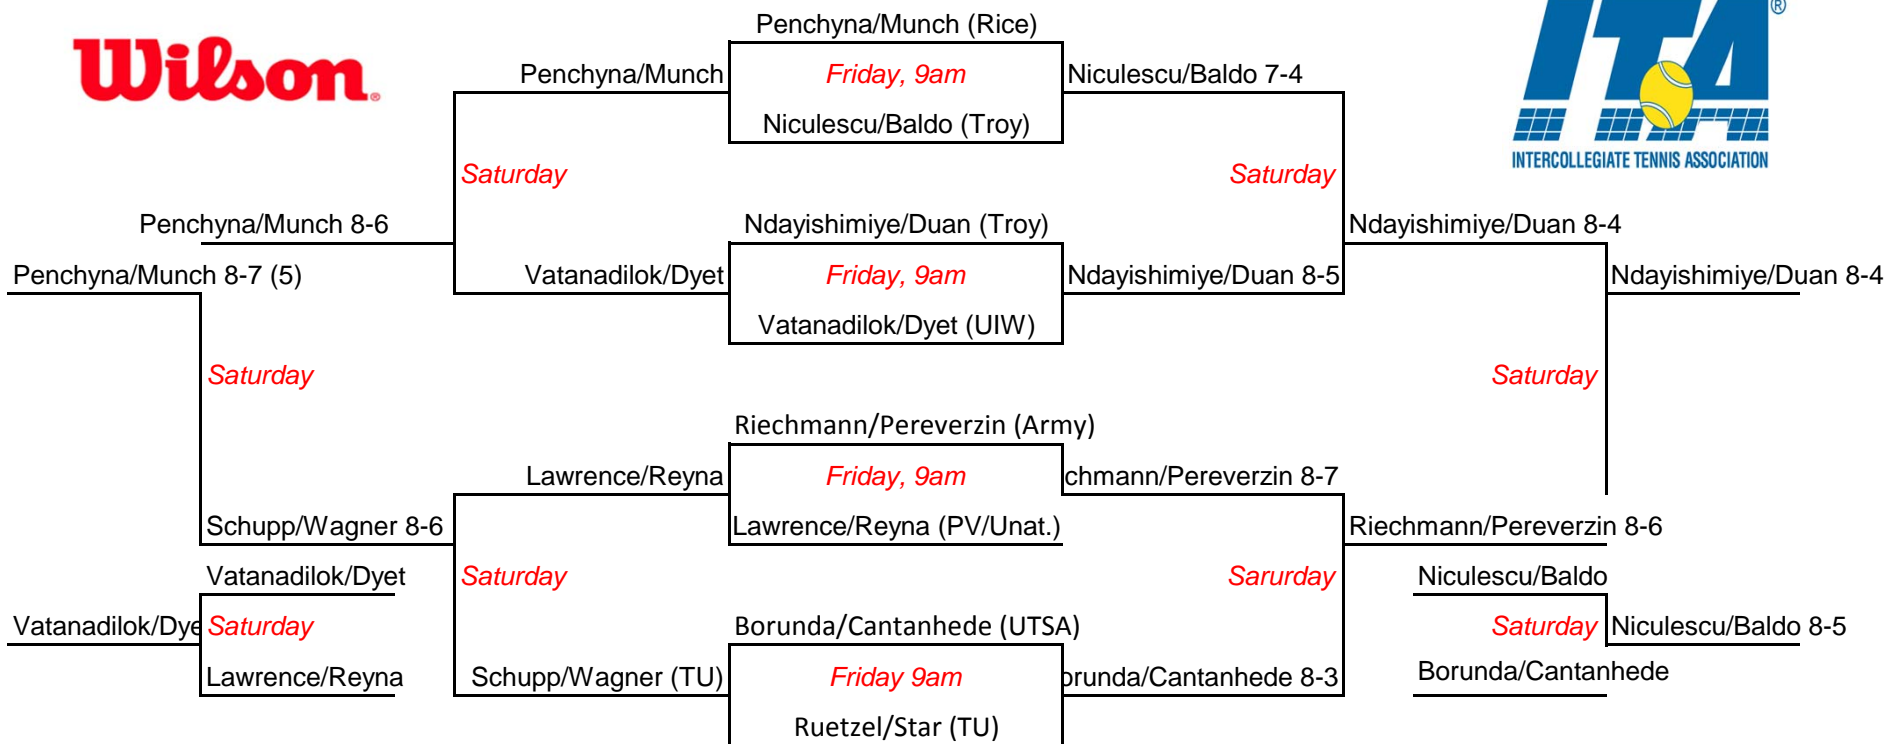

Rice Invitational: **Singles Draw A**

Rice Invitational: **Singles Draw B**

Tim Ruetzel (TU)

Rice Invitational: **Singles Draw B**

Borunda
Borunda 6-1, 2-6, 1-0 (5)
Ahmic

Rice Invitational: **Singles Draw C**

A Flight

B Flight

C Flight