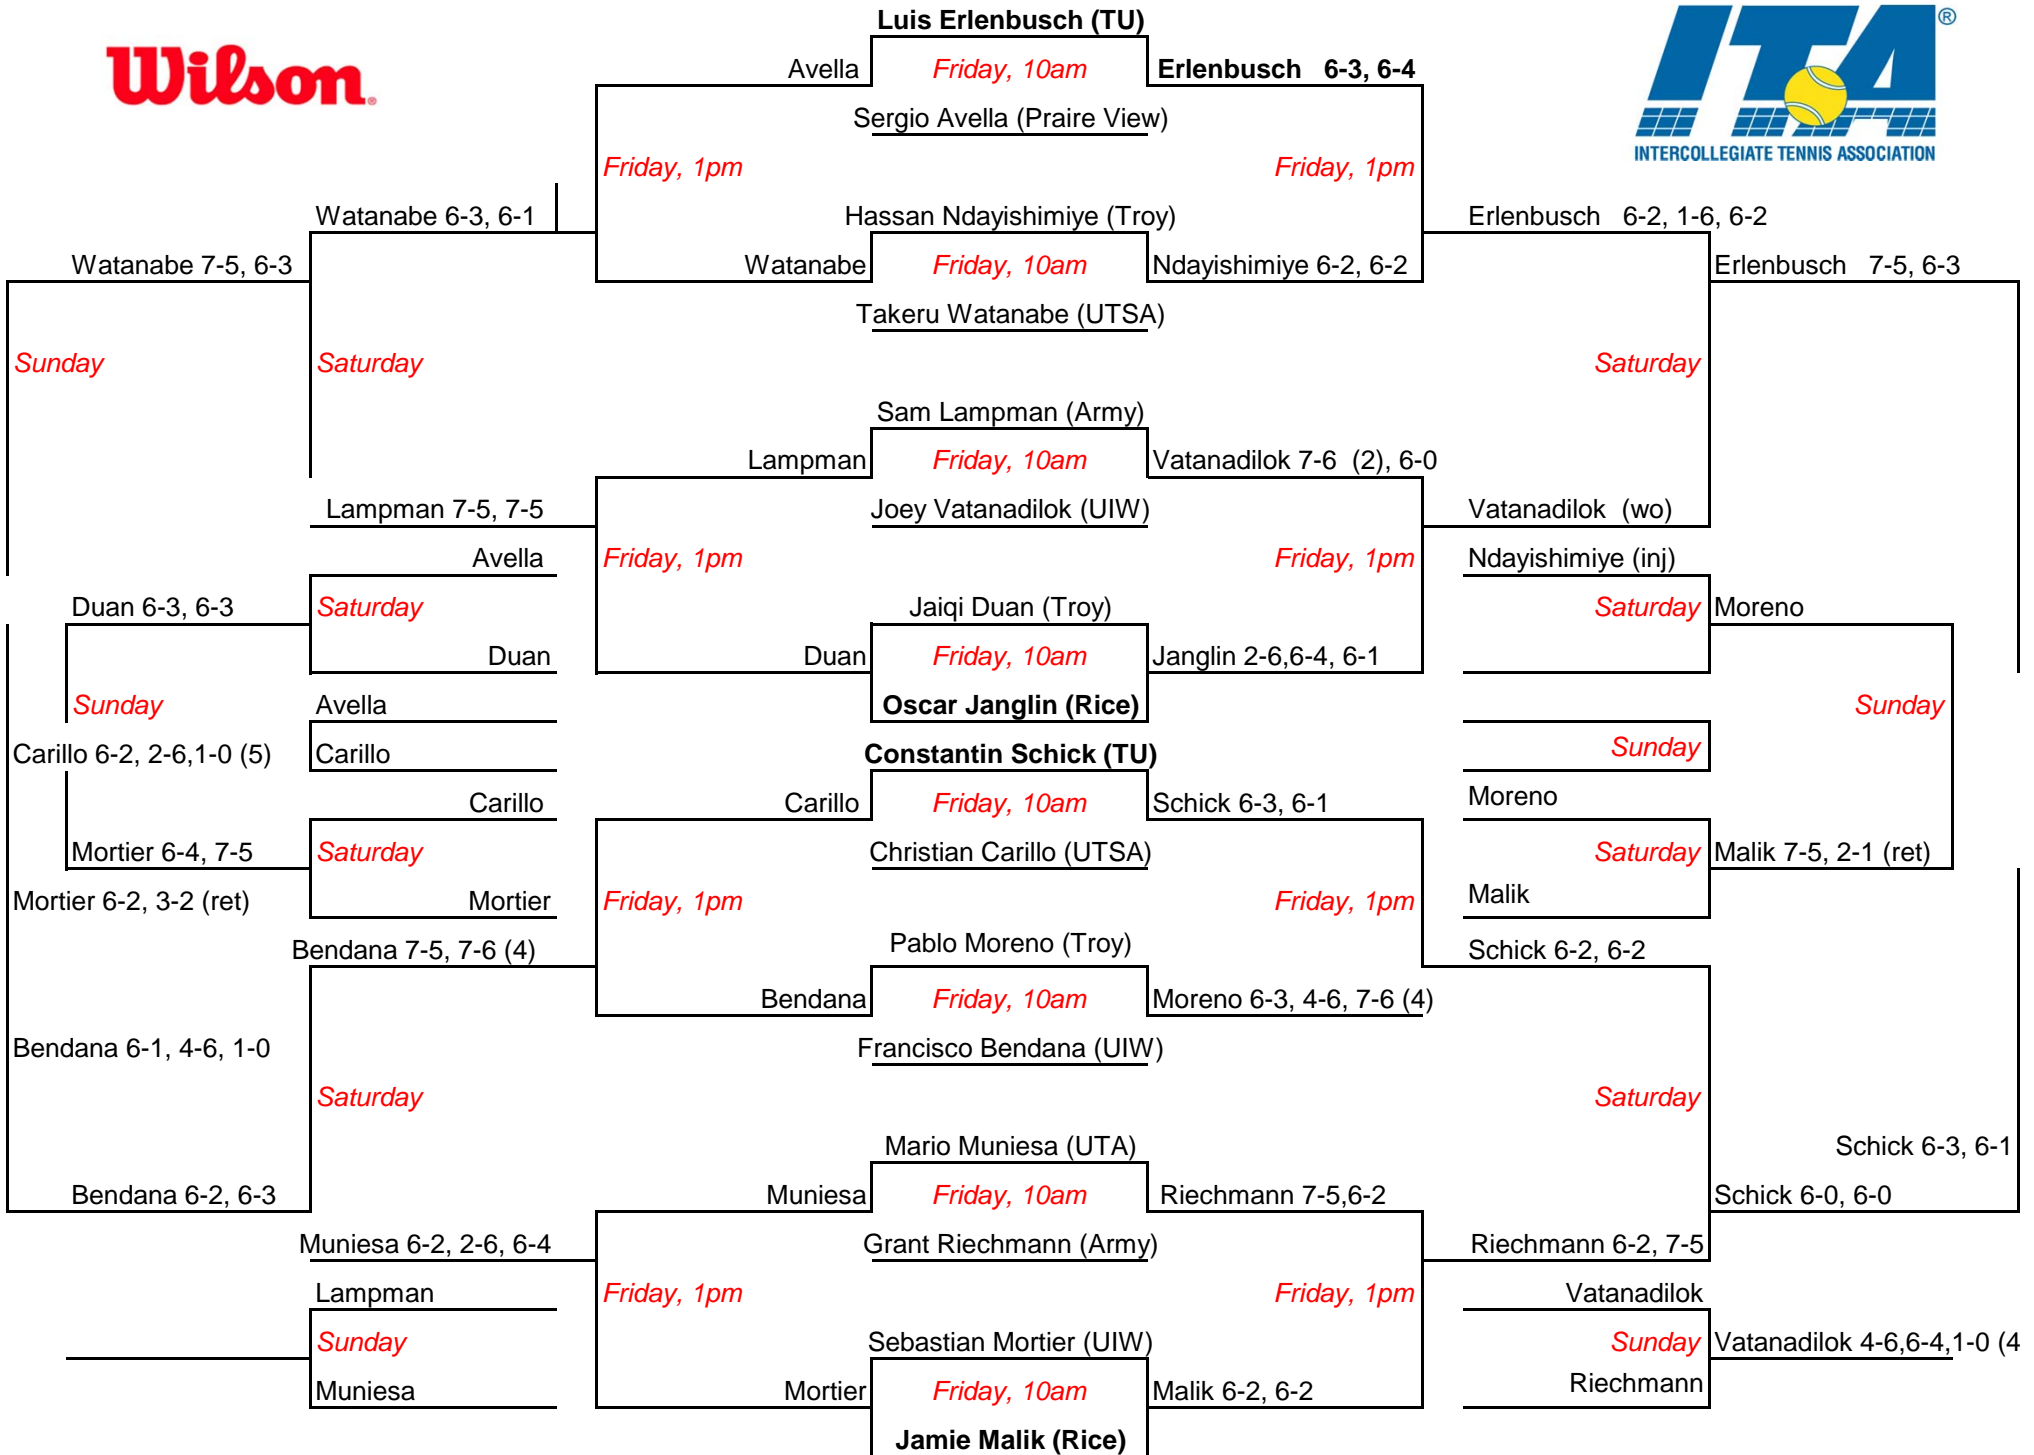

Rice Invitational: **Singles Draw A**

Rice Invitational: **Singles Draw B**

Tim Ruetzel (TU)

Rice Invitational: **Singles Draw B**

Borunda
Borunda 6-1, 2-6, 1-0 (5)
Ahmic

Rice Invitational: **Singles Draw C**

A Flight

B Flight

C Flight