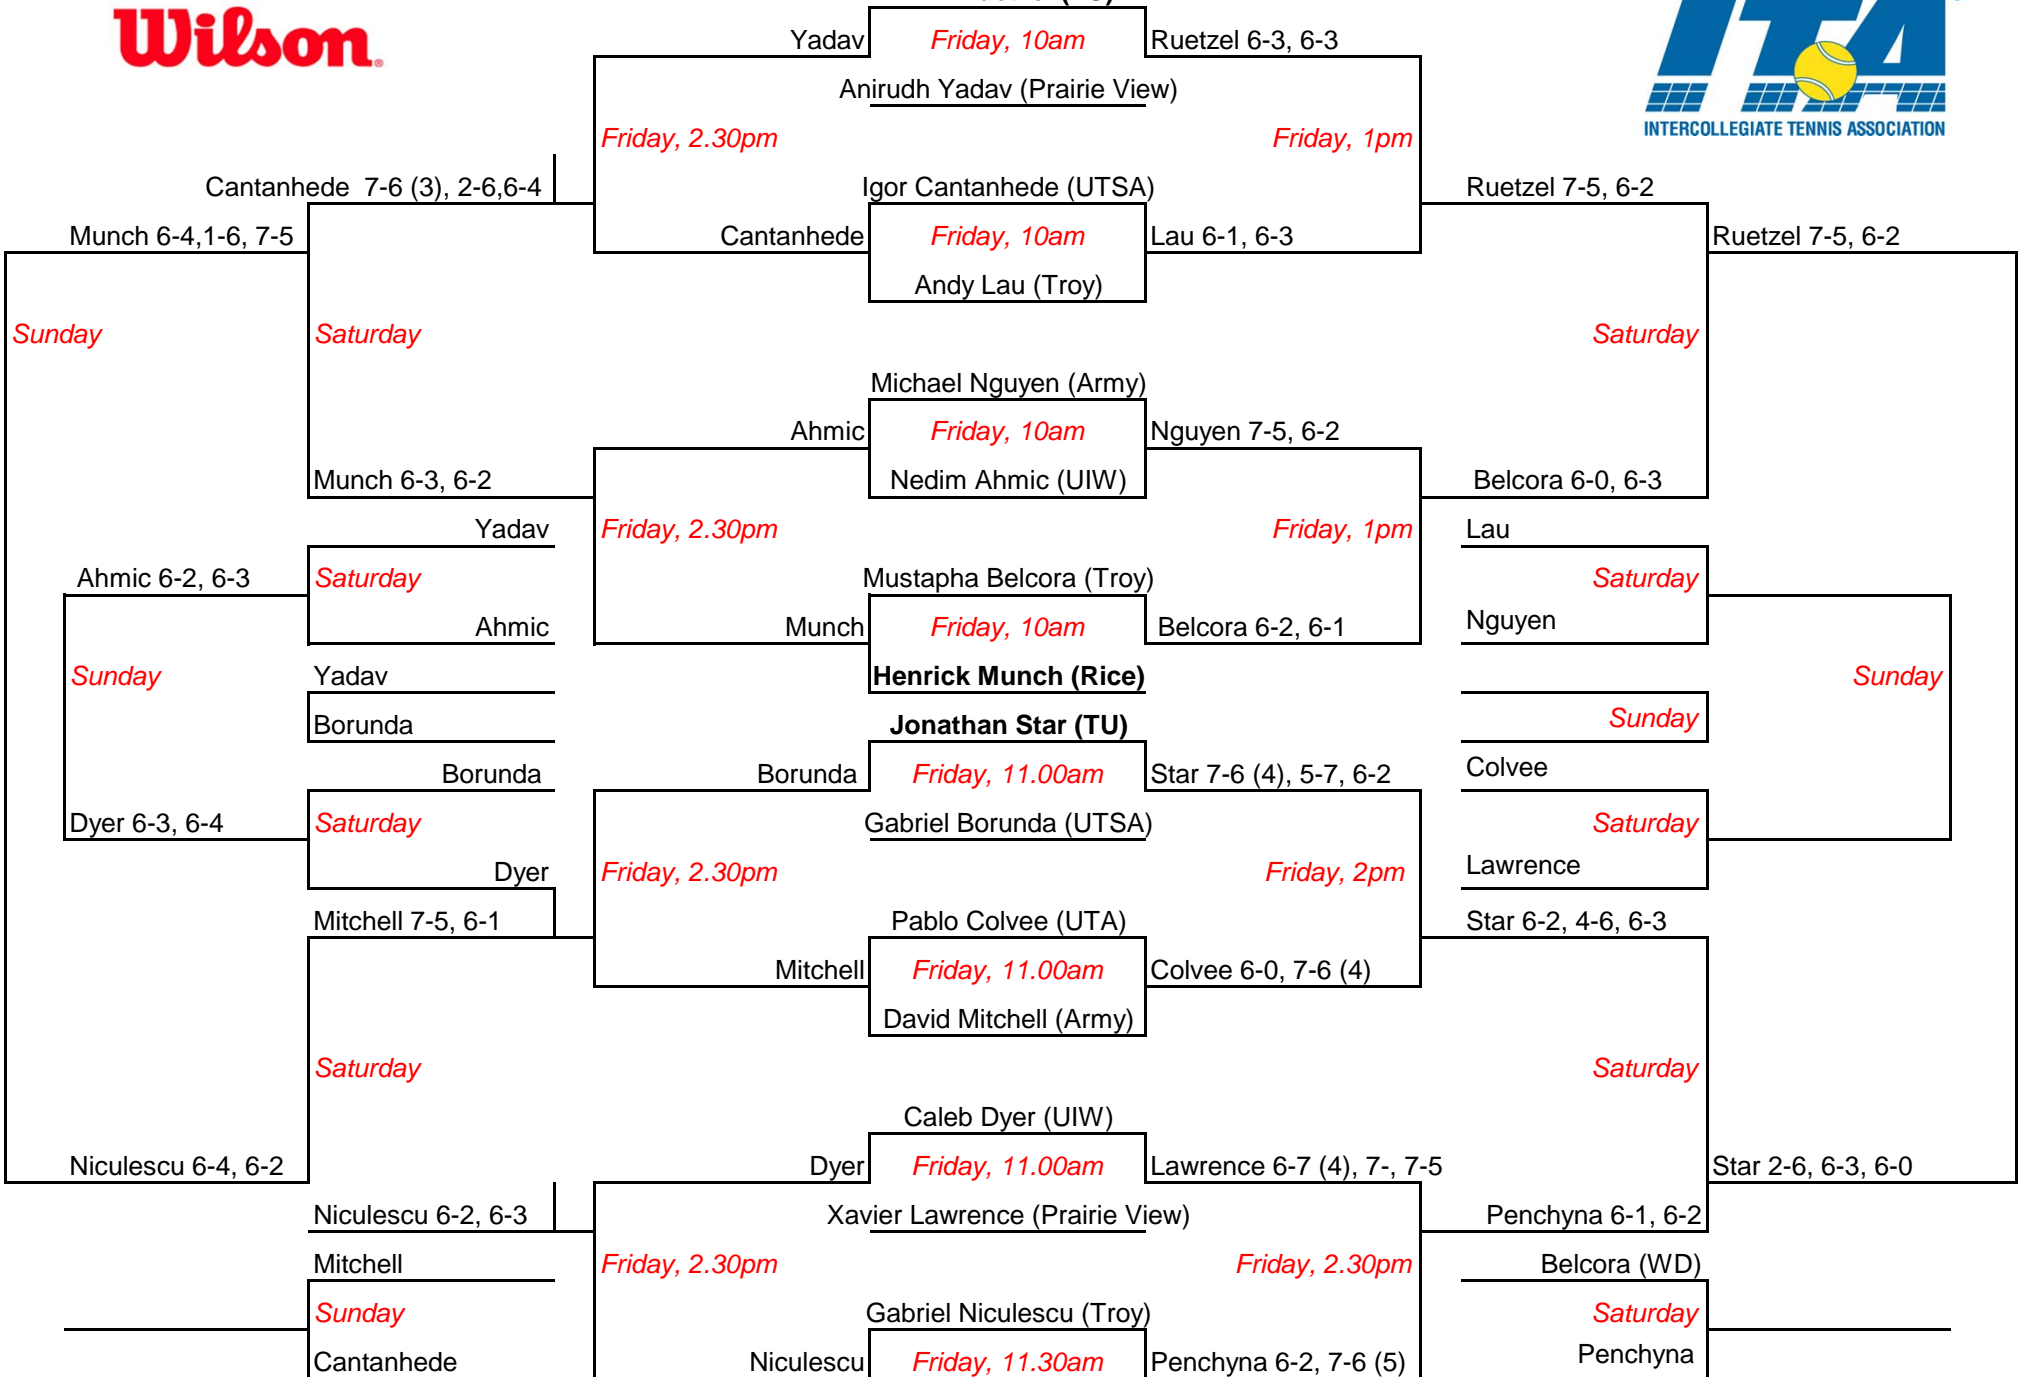

Rice Invitational: **Singles Draw A**

Rice Invitational: **Singles Draw B**

**Tim Ruetzel (TU)**

**Gerardo Penchyna (Rice)**

Rice Invitational: **Singles Draw C**