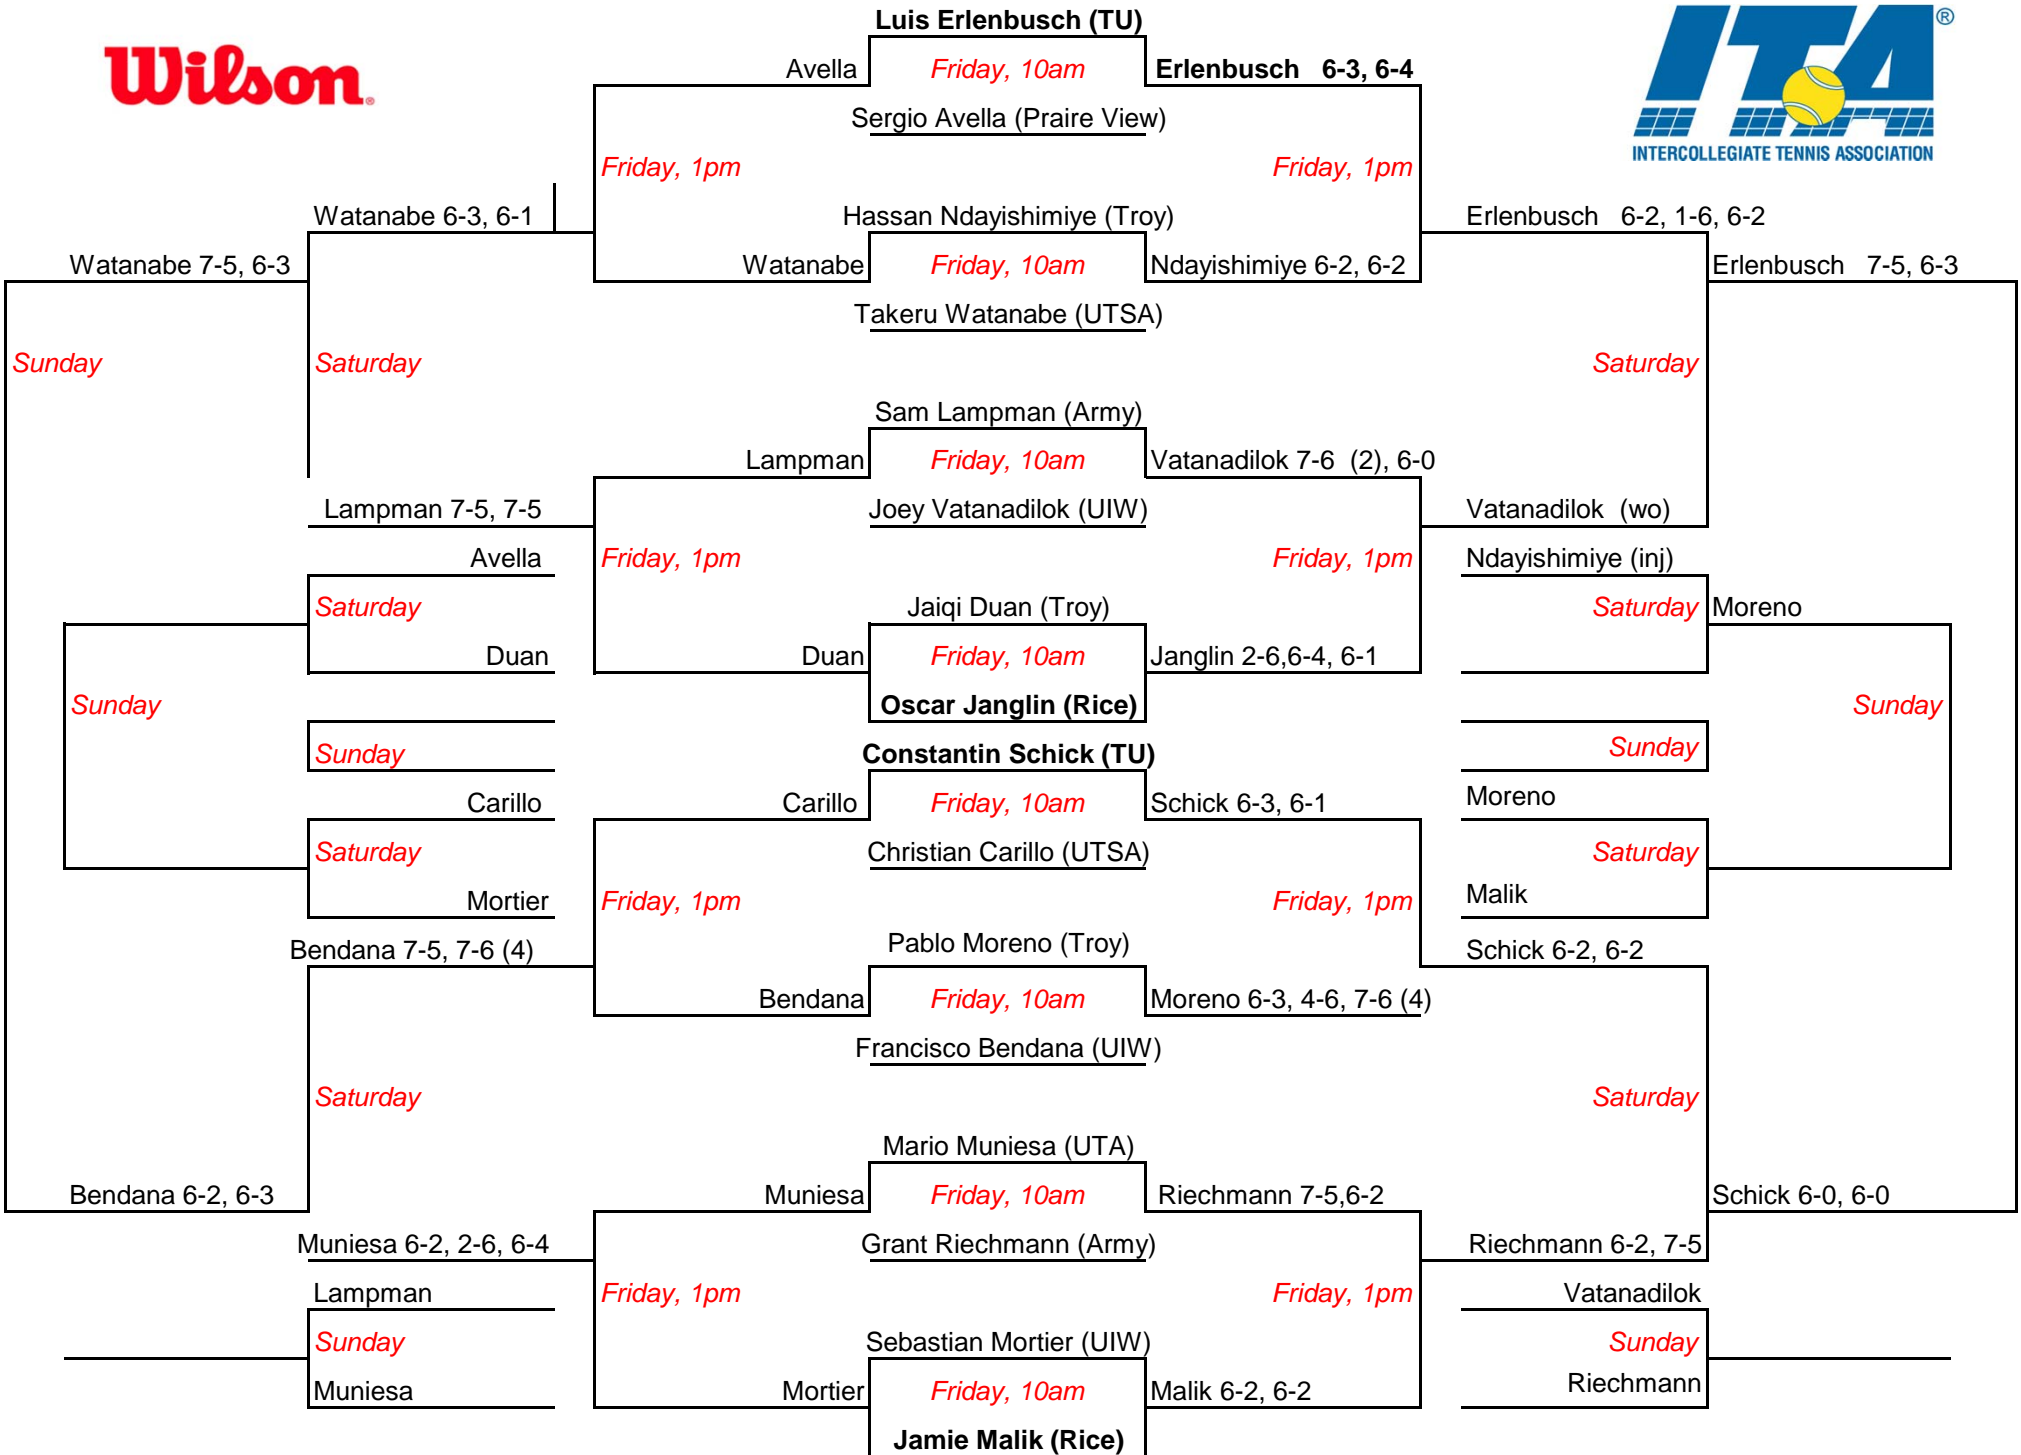

Rice Invitational: **Singles Draw A**

Rice Invitational: **Singles Draw B**

**Tim Ruetzel (TU)**

**Gerardo Penchyna (Rice)**

Rice Invitational: **Singles Draw C**