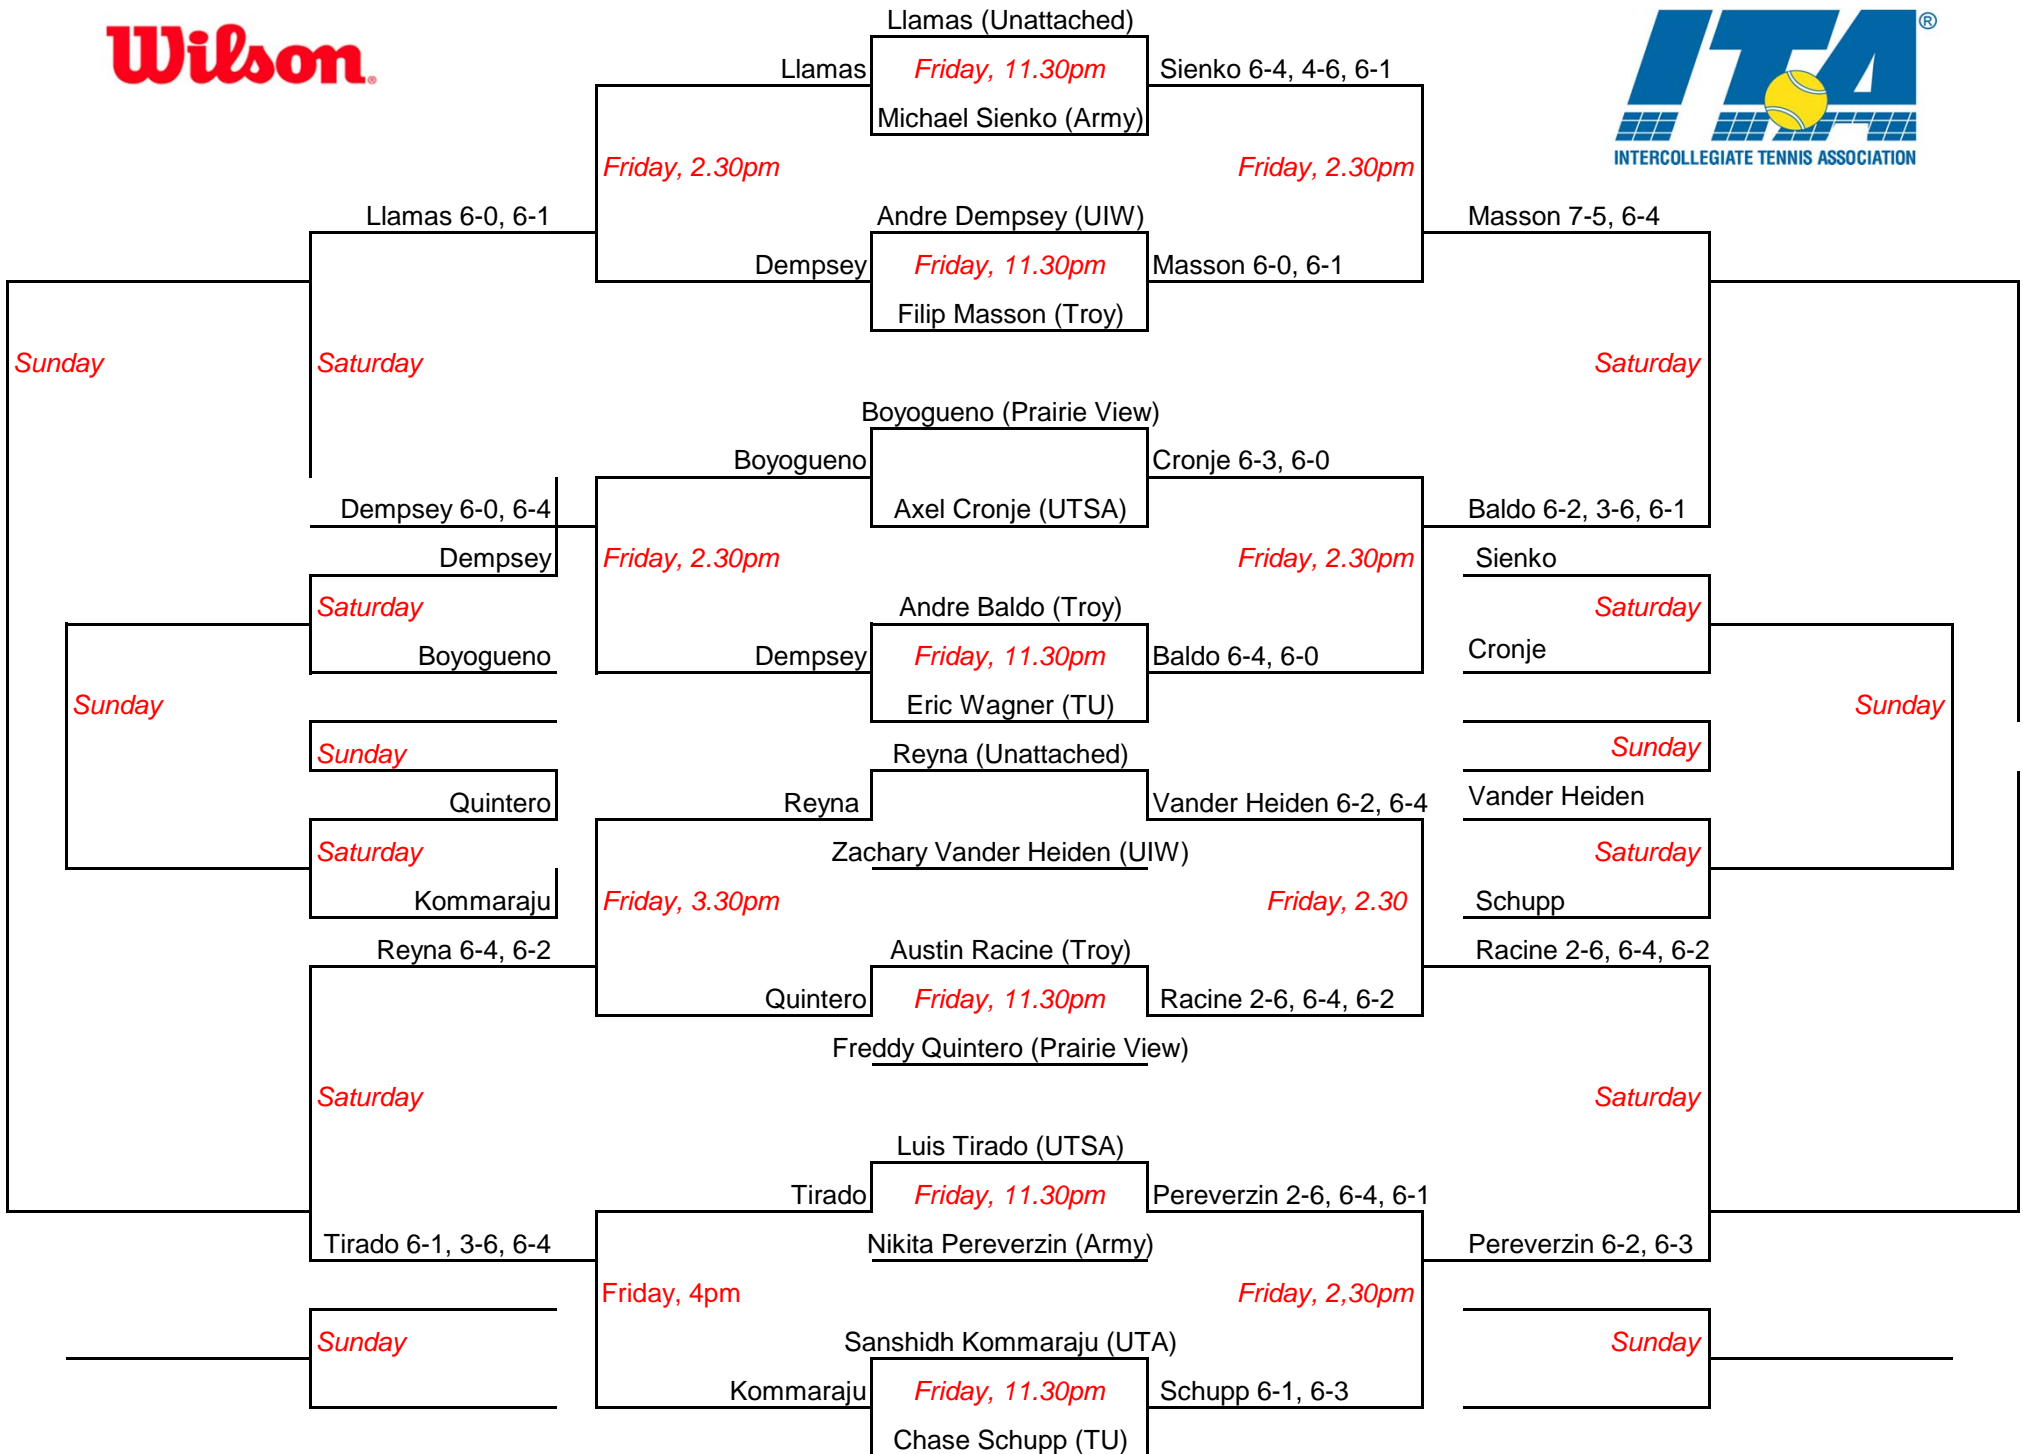

Rice Invitational: **Singles Draw A**

Rice Invitational: **Singles Draw B**

Tim Ruetzel (TU)

Gerarado Penchyna (Rice)

Rice Invitational: **Singles Draw C**

Rice Invitational Doubles A Draw

Rice Invitational Doubles B Draw

Rice Invitational Doubles C Draw