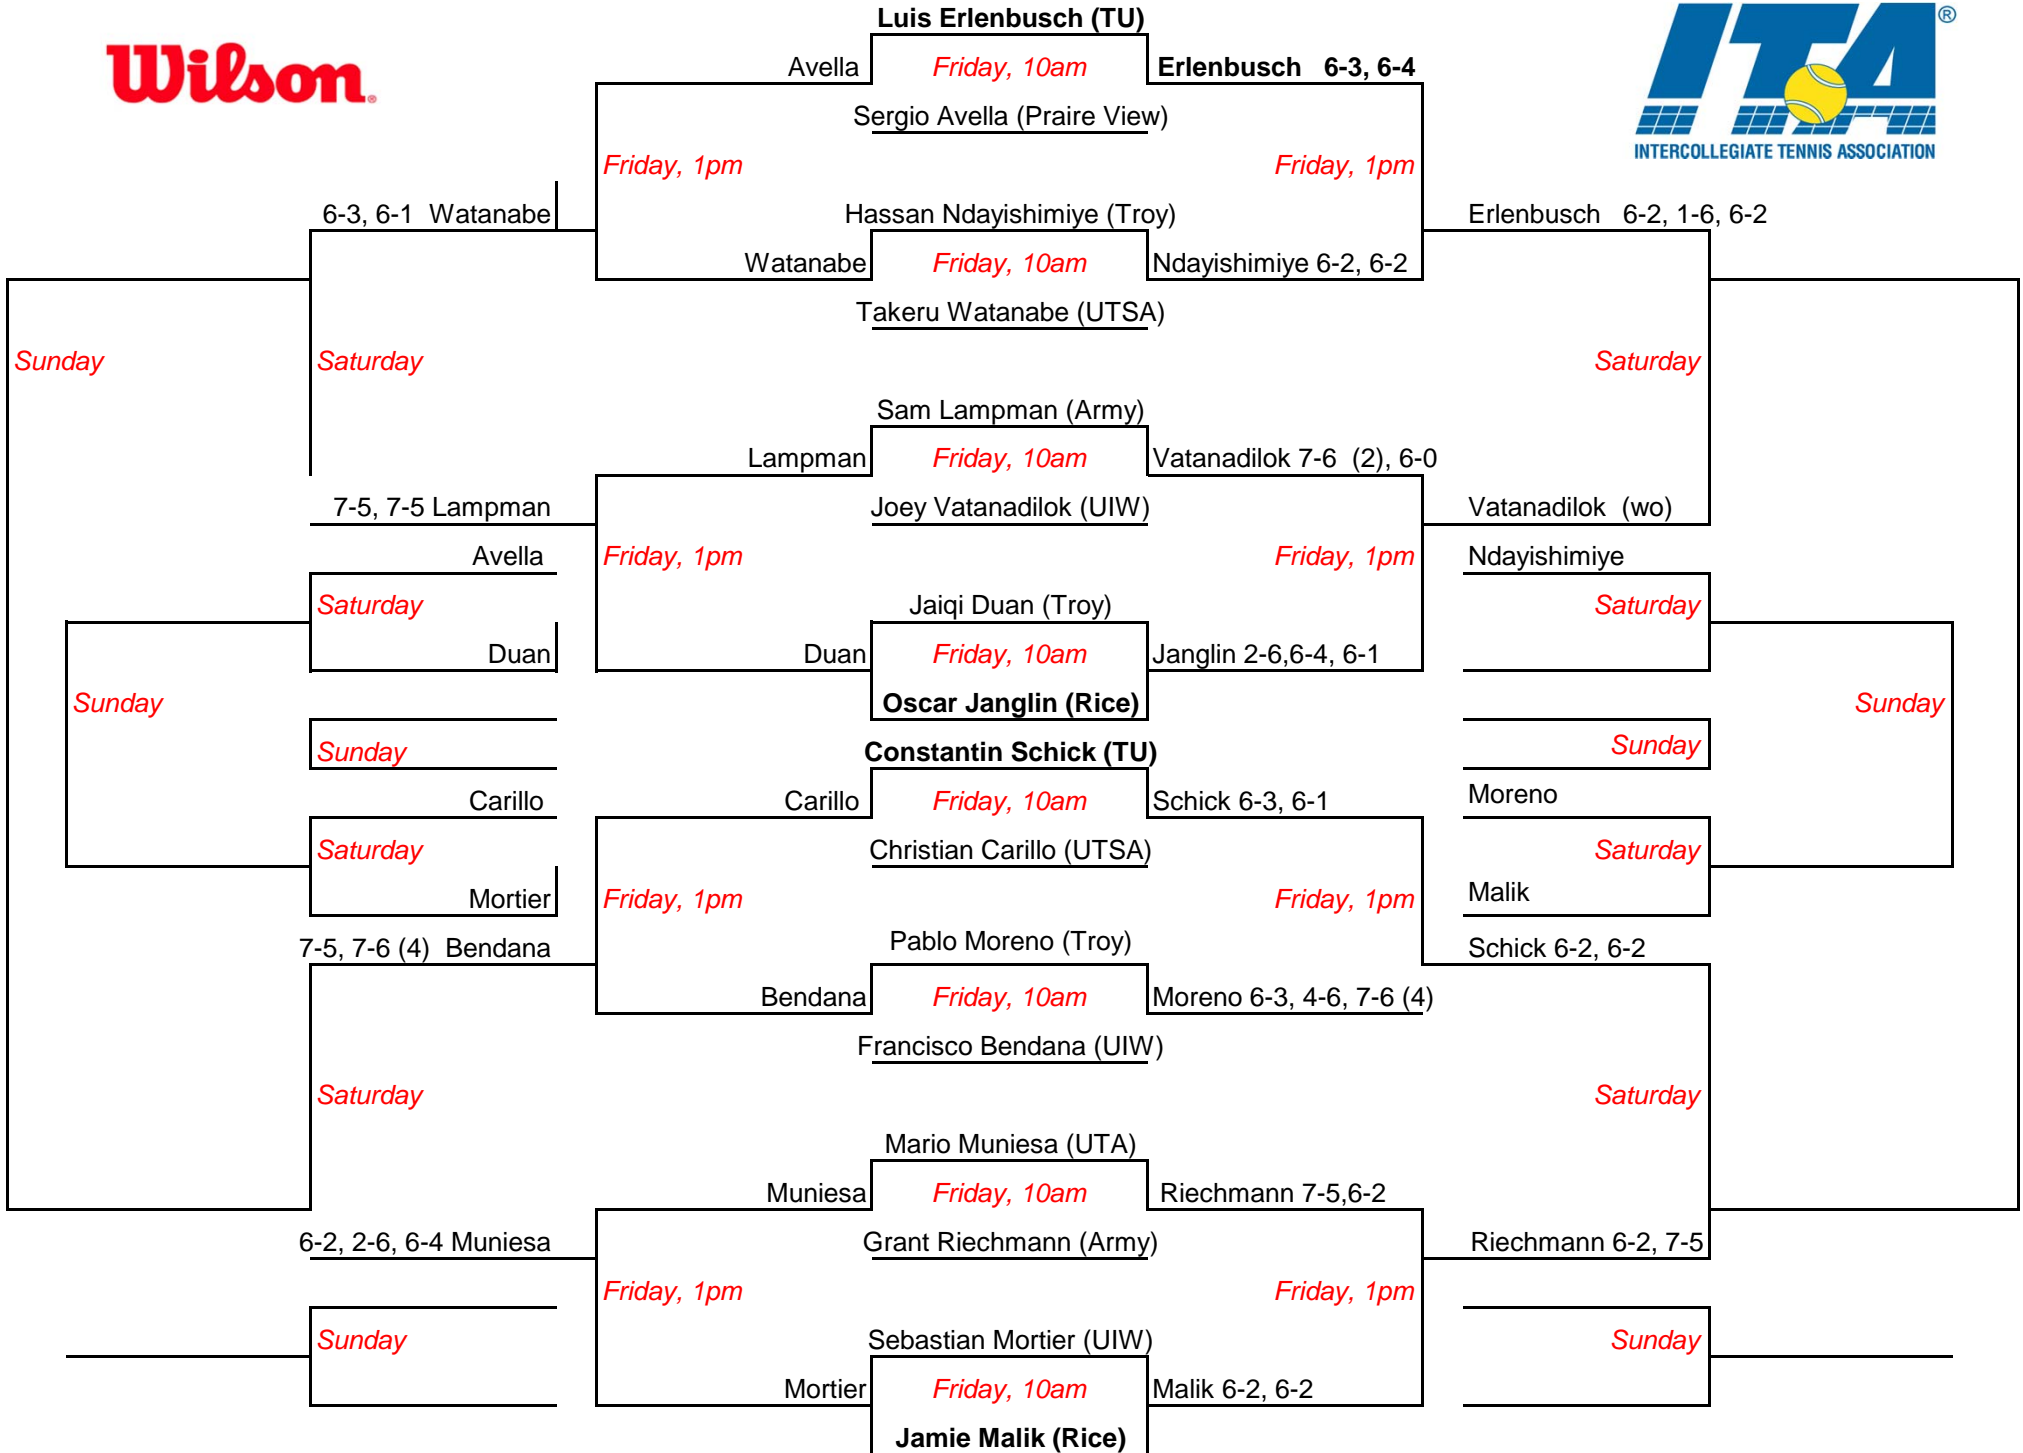

Rice Invitational: **Singles Draw A**

Rice Invitational: **Singles Draw B**

Tim Ruetzel (TU)

Gerarado Penchyna (Rice)

Rice Invitational: **Singles Draw C**

Rice Invitational Doubles A Draw

Rice Invitational Doubles B Draw

Rice Invitational Doubles C Draw