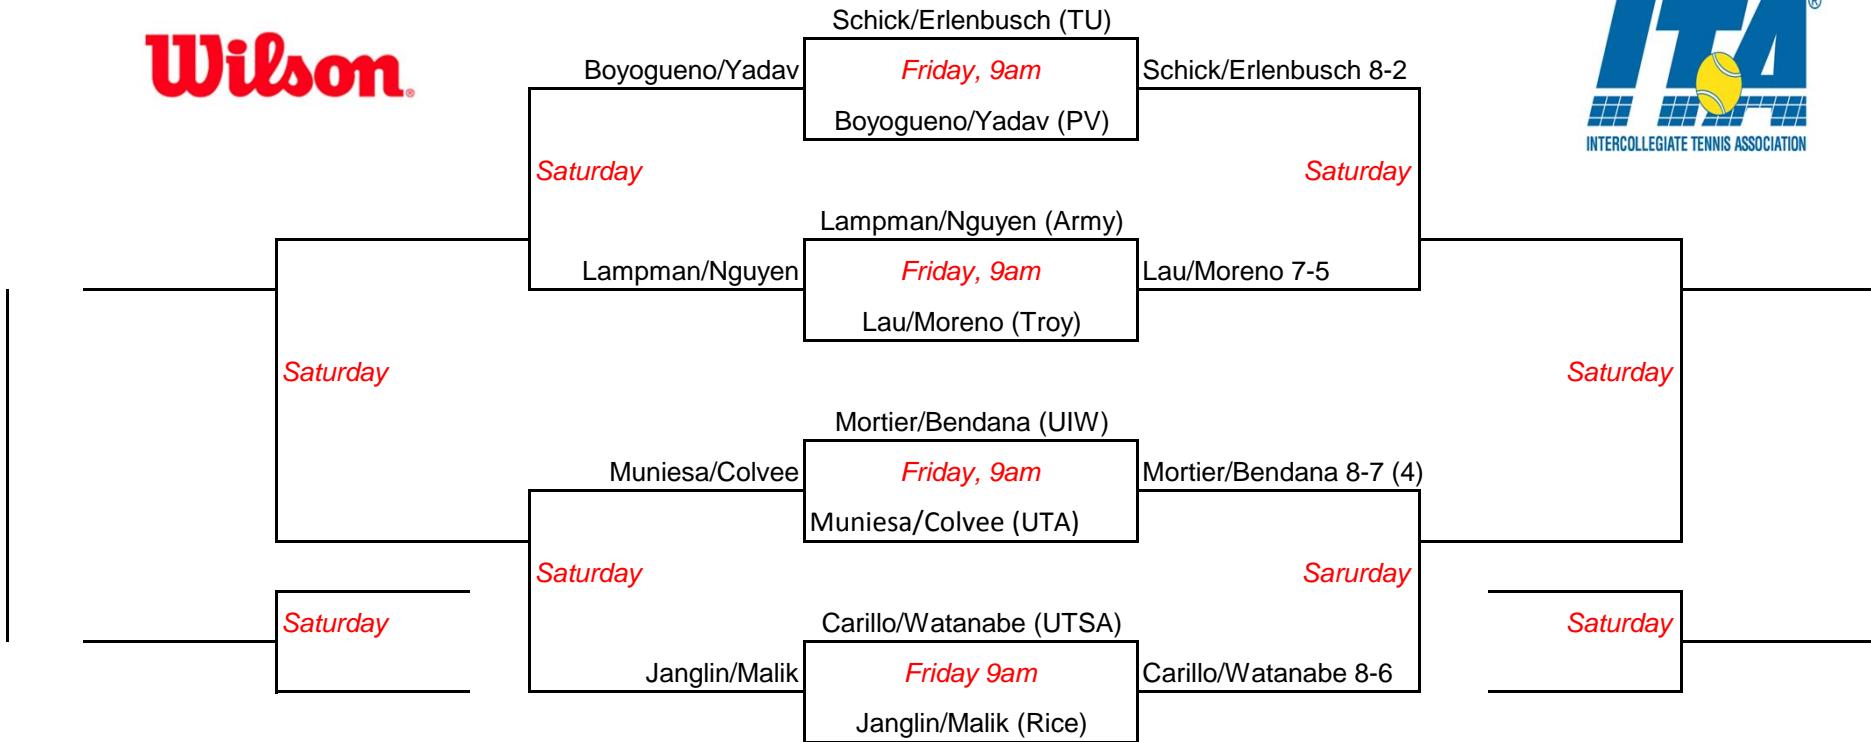

Rice Invitational: **Singles Draw A**

Rice Invitational: **Singles Draw B**

Tim Ruetzel (TU)

Gerarado Penchyna (Rice)

Rice Invitational: **Singles Draw C**

Rice Invitational Doubles A Draw

Rice Invitational Doubles B Draw

Rice Invitational Doubles C Draw