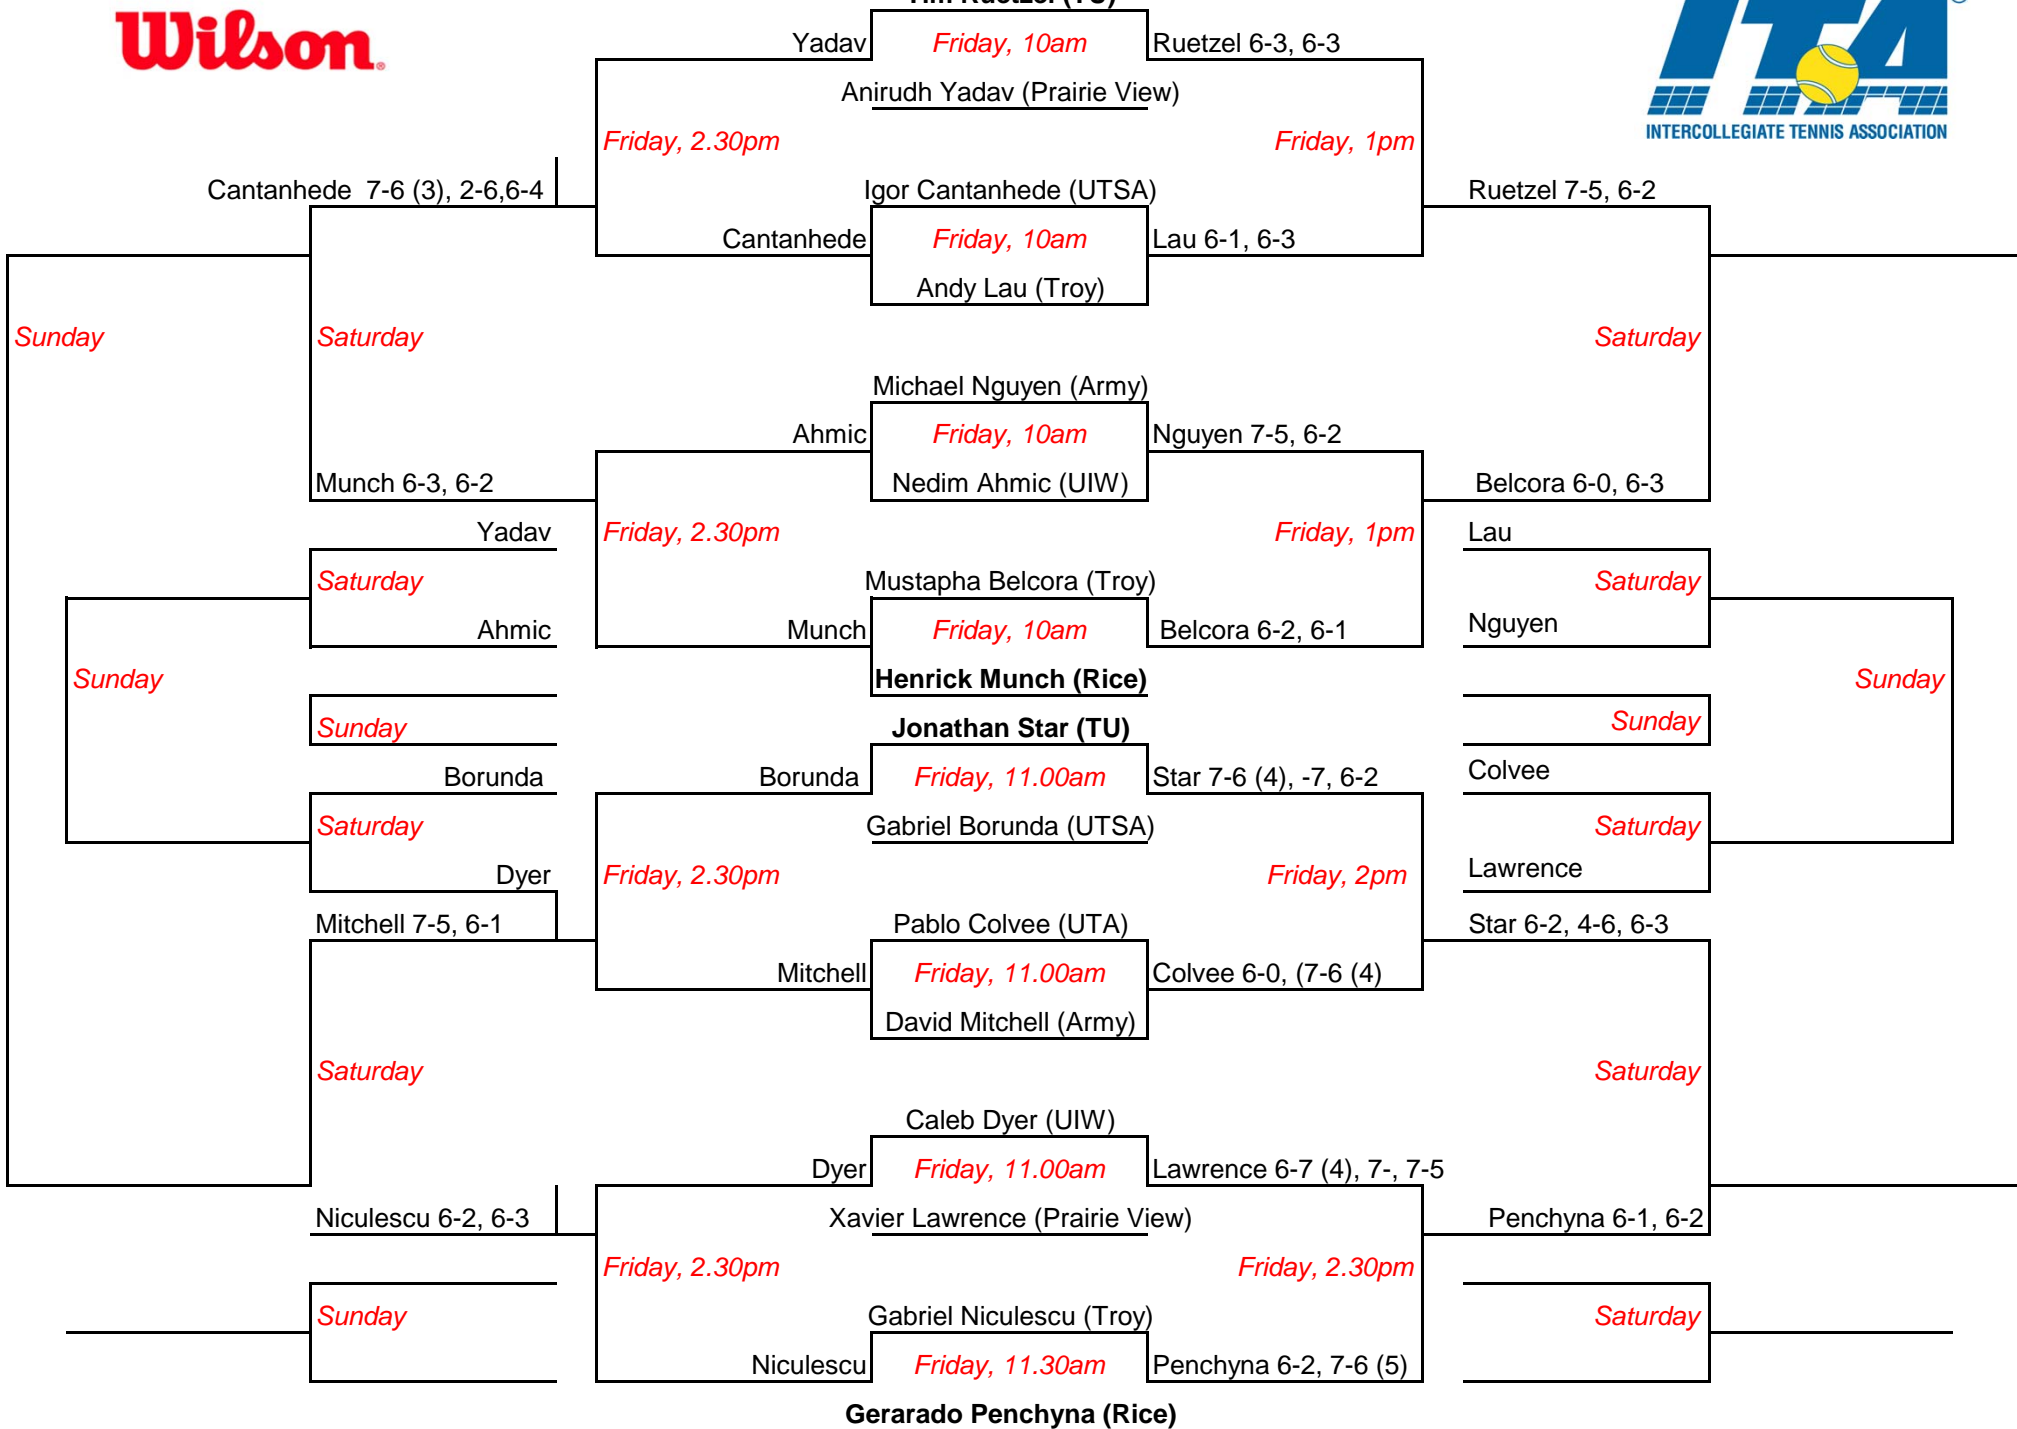

Rice Invitational: **Singles Draw A**

Rice Invitational: **Singles Draw B**

Tim Ruetzel (TU)

Gerarado Penchyna (Rice)

Rice Invitational: **Singles Draw C**

Rice Invitational Doubles A Draw

Rice Invitational Doubles B Draw

Rice Invitational Doubles C Draw