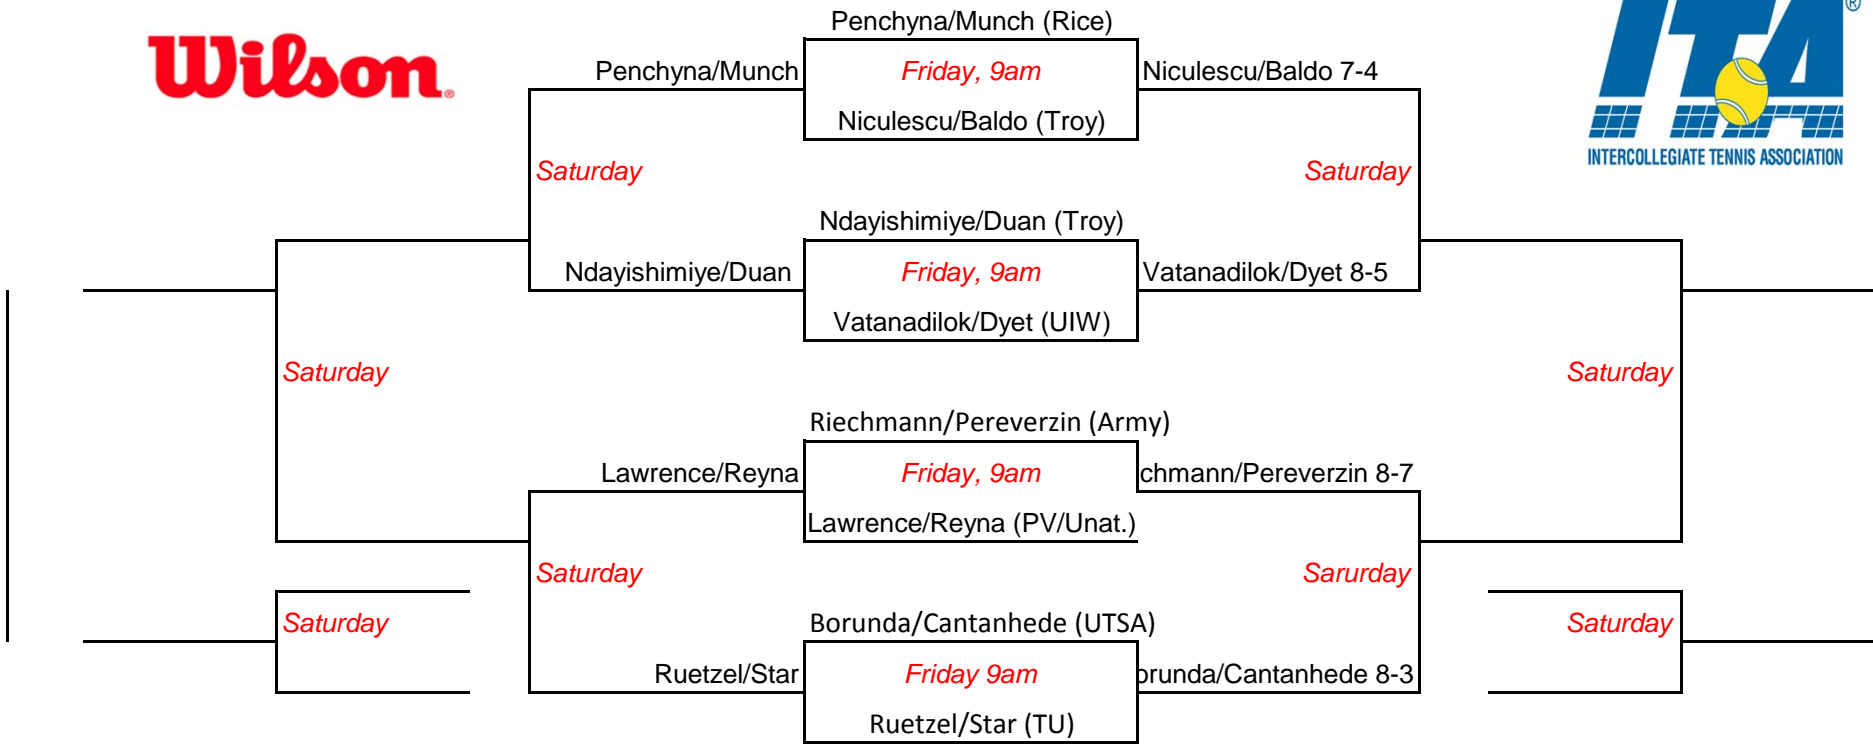

Rice Invitational: **Singles Draw A**

Rice Invitational: **Singles Draw B**

Tim Ruetzel (TU)

Gerarado Penchyna (Rice)

Rice Invitational: **Singles Draw C**

Rice Invitational Doubles A Draw

Rice Invitational Doubles B Draw

Rice Invitational Doubles C Draw