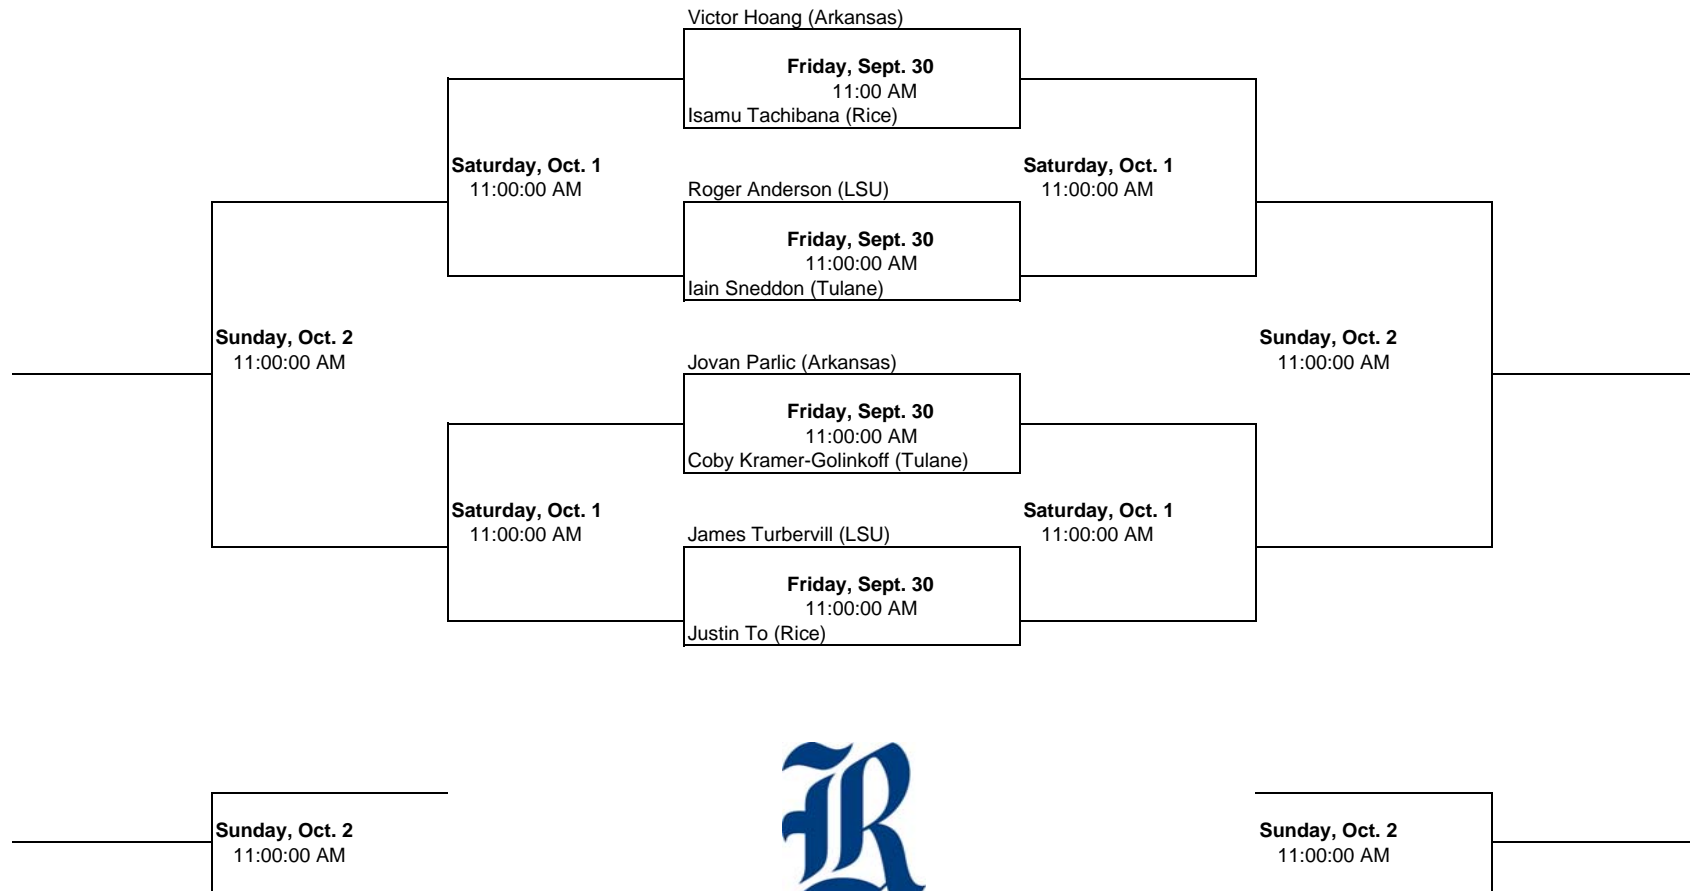

2011 Holiday Inn Hotel & Suites Rice Fall Invite

Sept. 30 - Oct. 2 · Jake Hess Tennis Stadium · Rice, Arkansas, LSU & Tulane

Flight A Singles

2011 Holiday Inn Hotel & Suites Rice Fall Invite

Sept. 30 - Oct. 2 · Jake Hess Tennis Stadium · Rice, Arkansas, LSU & Tulane

Flight B Singles

2011 Holiday Inn Hotel & Suites Rice Fall Invite

Sept. 30 - Oct. 2 · Jake Hess Tennis Stadium · Rice, Arkansas, LSU & Tulane

Flight C Singles

2011 Holiday Inn Hotel & Suites Rice Fall Invite

Sept. 30 - Oct. 2 · Jake Hess Tennis Stadium · Rice, Arkansas, LSU & Tulane

Flight D Singles

2011 Holiday Inn Hotel & Suites Rice Fall Invite

Sept. 30 - Oct. 2 · Jake Hess Tennis Stadium · Rice, Arkansas, LSU & Tulane

Flight A Doubles

2011 Holiday Inn Hotel & Suites Rice Fall Invite

Sept. 30 - Oct. 2 · Jake Hess Tennis Stadium · Rice, Arkansas, LSU & Tulane

Flight B Doubles