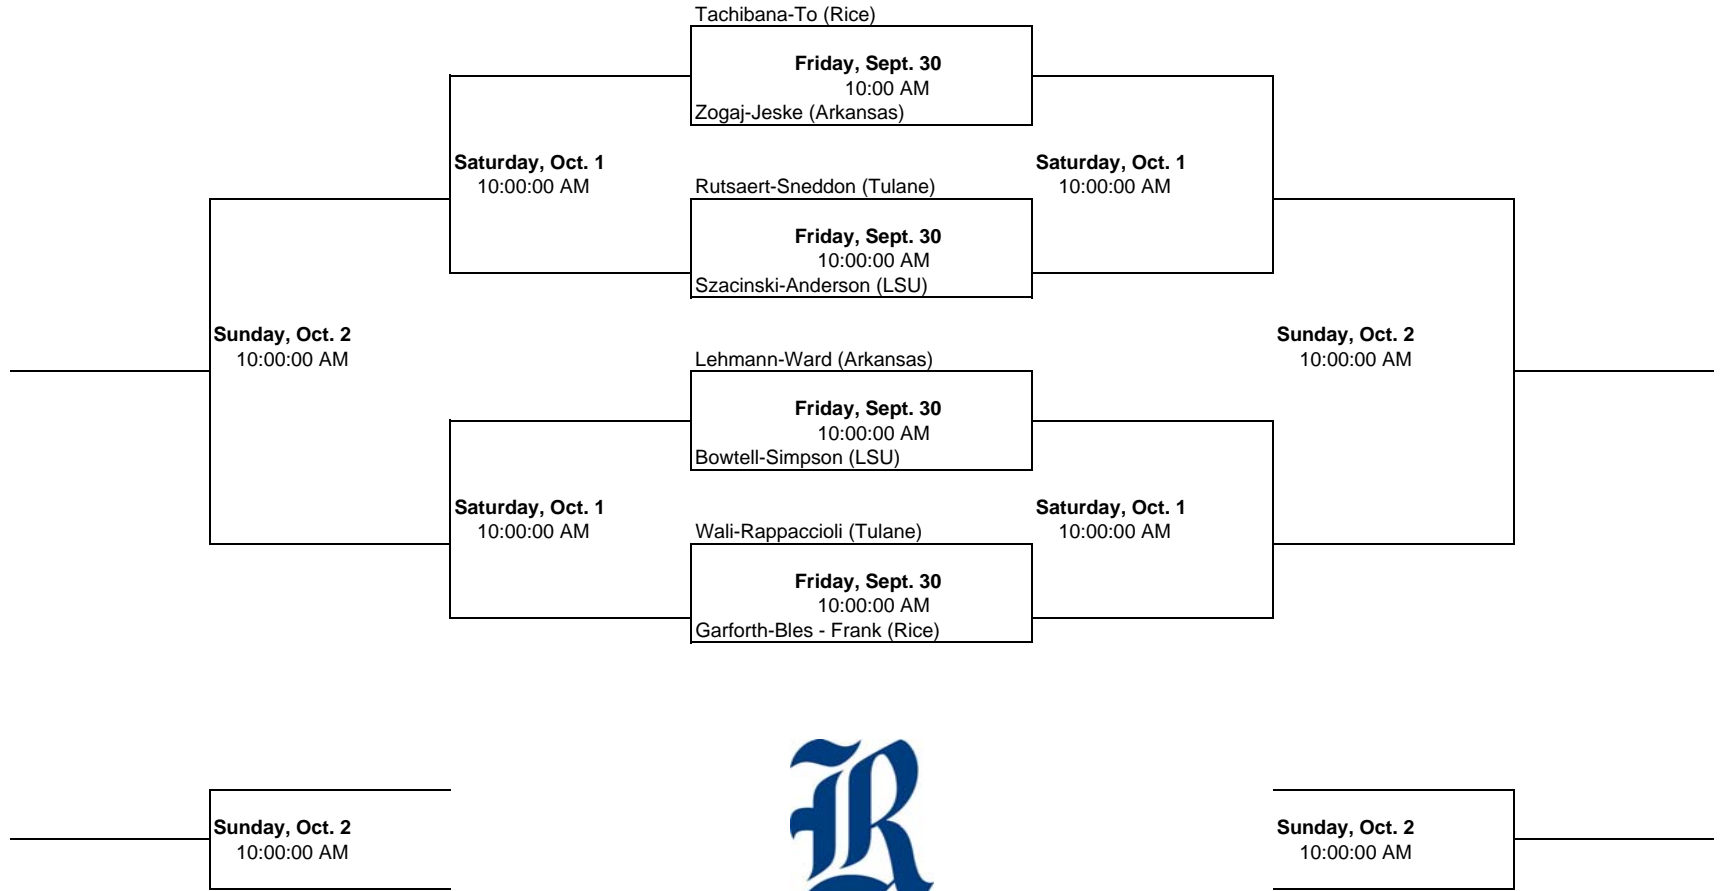

Sept. 30 - Oct. 2 · Jake Hess Tennis Stadium · Rice, Arkansas, LSU & Tulane

Flight D Singles

2011 Holiday Inn Hotel & Suites Rice Fall Invite

Sept. 30 - Oct. 2 · Jake Hess Tennis Stadium · Rice, Arkansas, LSU & Tulane

Flight A Doubles

2011 Holiday Inn Hotel & Suites Rice Fall Invite

Sept. 30 - Oct. 2 · Jake Hess Tennis Stadium · Rice, Arkansas, LSU & Tulane

Flight B Doubles