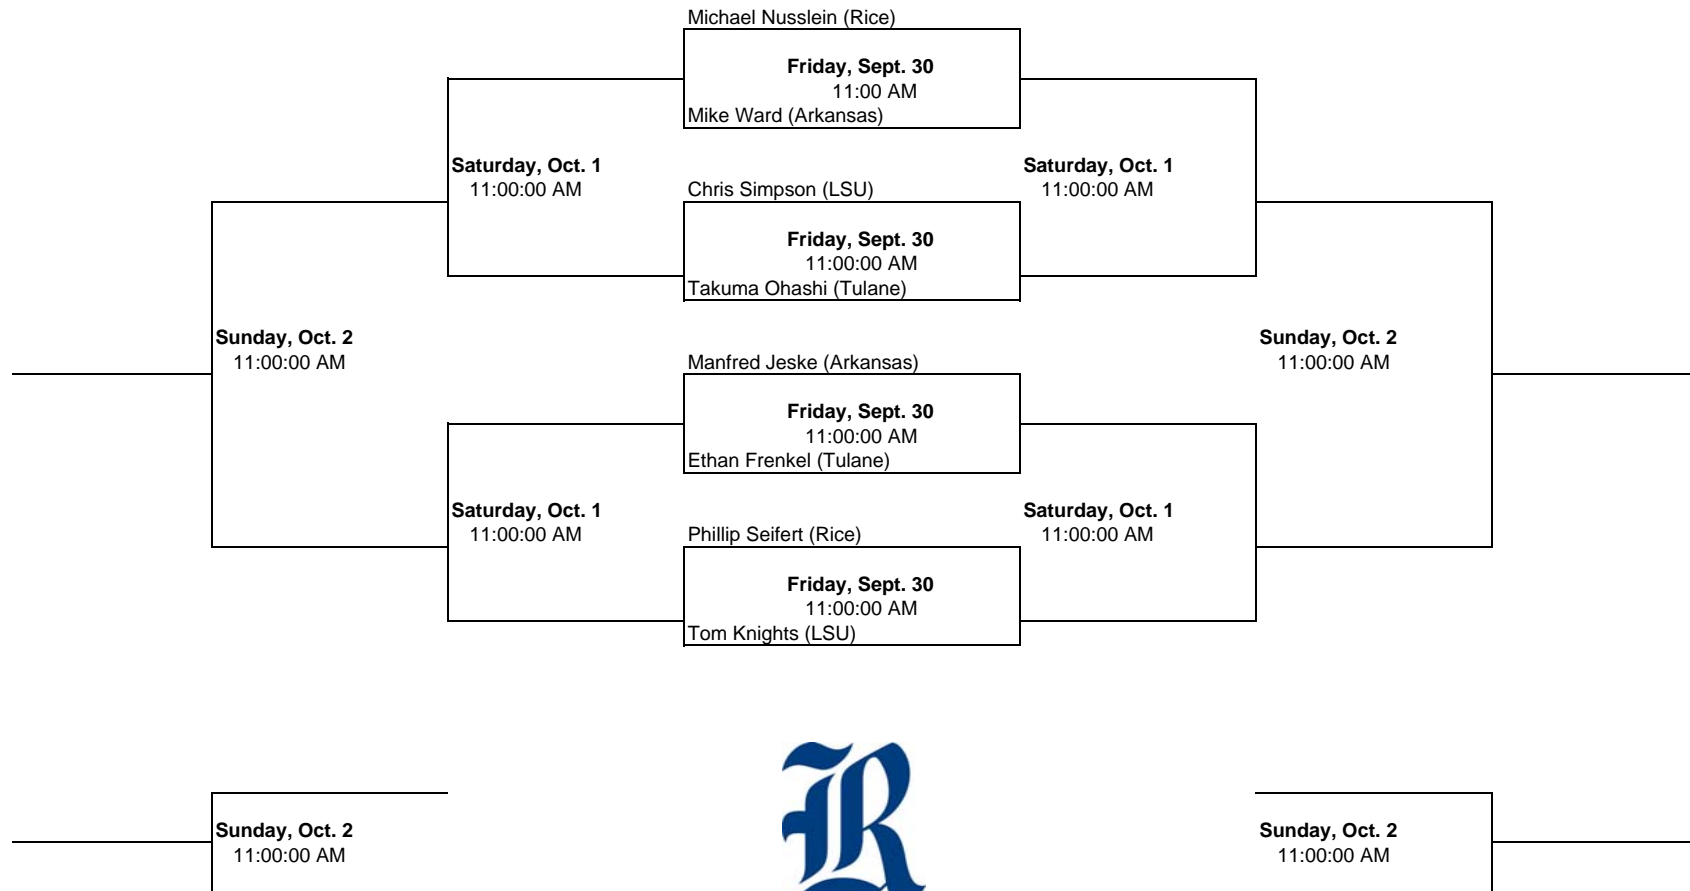

2011 Holiday Inn Hotel & Suites Rice Fall Invite

Sept. 30 - Oct. 2 · Jake Hess Tennis Stadium · Rice, Arkansas, LSU & Tulane

Flight A Singles

2011 Holiday Inn Hotel & Suites Rice Fall Invite

Sept. 30 - Oct. 2 · Jake Hess Tennis Stadium · Rice, Arkansas, LSU & Tulane

Flight B Singles

2011 Holiday Inn Hotel & Suites Rice Fall Invite

Sept. 30 - Oct. 2 · Jake Hess Tennis Stadium · Rice, Arkansas, LSU & Tulane

Flight C Singles

2011 Holiday Inn Hotel & Suites Rice Fall Invite

Sept. 30 - Oct. 2 · Jake Hess Tennis Stadium · Rice, Arkansas, LSU & Tulane

Flight D Singles

2011 Holiday Inn Hotel & Suites Rice Fall Invite

Sept. 30 - Oct. 2 · Jake Hess Tennis Stadium · Rice, Arkansas, LSU & Tulane

Flight A Doubles

2011 Holiday Inn Hotel & Suites Rice Fall Invite

Sept. 30 - Oct. 2 · Jake Hess Tennis Stadium · Rice, Arkansas, LSU & Tulane

Flight B Doubles