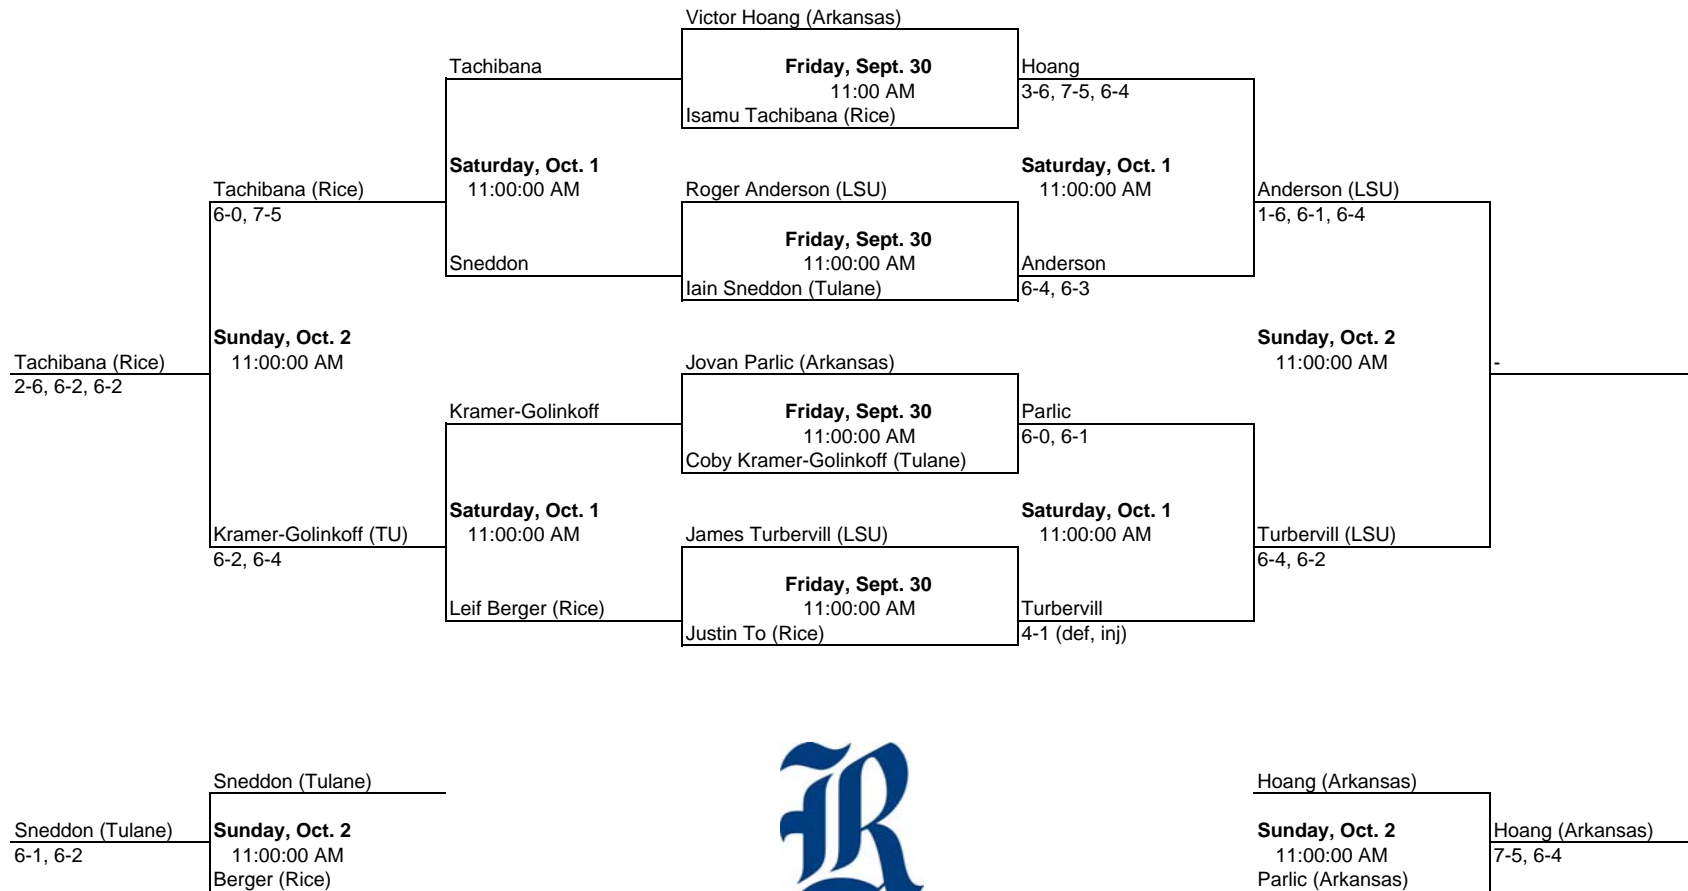

2011 Holiday Inn Hotel & Suites Rice Fall Invite

Sept. 30 - Oct. 2 · Jake Hess Tennis Stadium · Rice, Arkansas, LSU & Tulane

Flight A Singles

2011 Holiday Inn Hotel & Suites Rice Fall Invite

Sept. 30 - Oct. 2 · Jake Hess Tennis Stadium · Rice, Arkansas, LSU & Tulane

Flight B Singles

2011 Holiday Inn Hotel & Suites Rice Fall Invite

Sept. 30 - Oct. 2 · Jake Hess Tennis Stadium · Rice, Arkansas, LSU & Tulane

Flight C Singles

2011 Holiday Inn Hotel & Suites Rice Fall Invite

Sept. 30 - Oct. 2 · Jake Hess Tennis Stadium · Rice, Arkansas, LSU & Tulane

Flight D Singles

2011 Holiday Inn Hotel & Suites Rice Fall Invite

Sept. 30 - Oct. 2 · Jake Hess Tennis Stadium · Rice, Arkansas, LSU & Tulane

Flight A Doubles

2011 Holiday Inn Hotel & Suites Rice Fall Invite

Sept. 30 - Oct. 2 · Jake Hess Tennis Stadium · Rice, Arkansas, LSU & Tulane

Flight B Doubles

2011 Holiday Inn Hotel & Suites Fall Invite Cross-Bracket Results