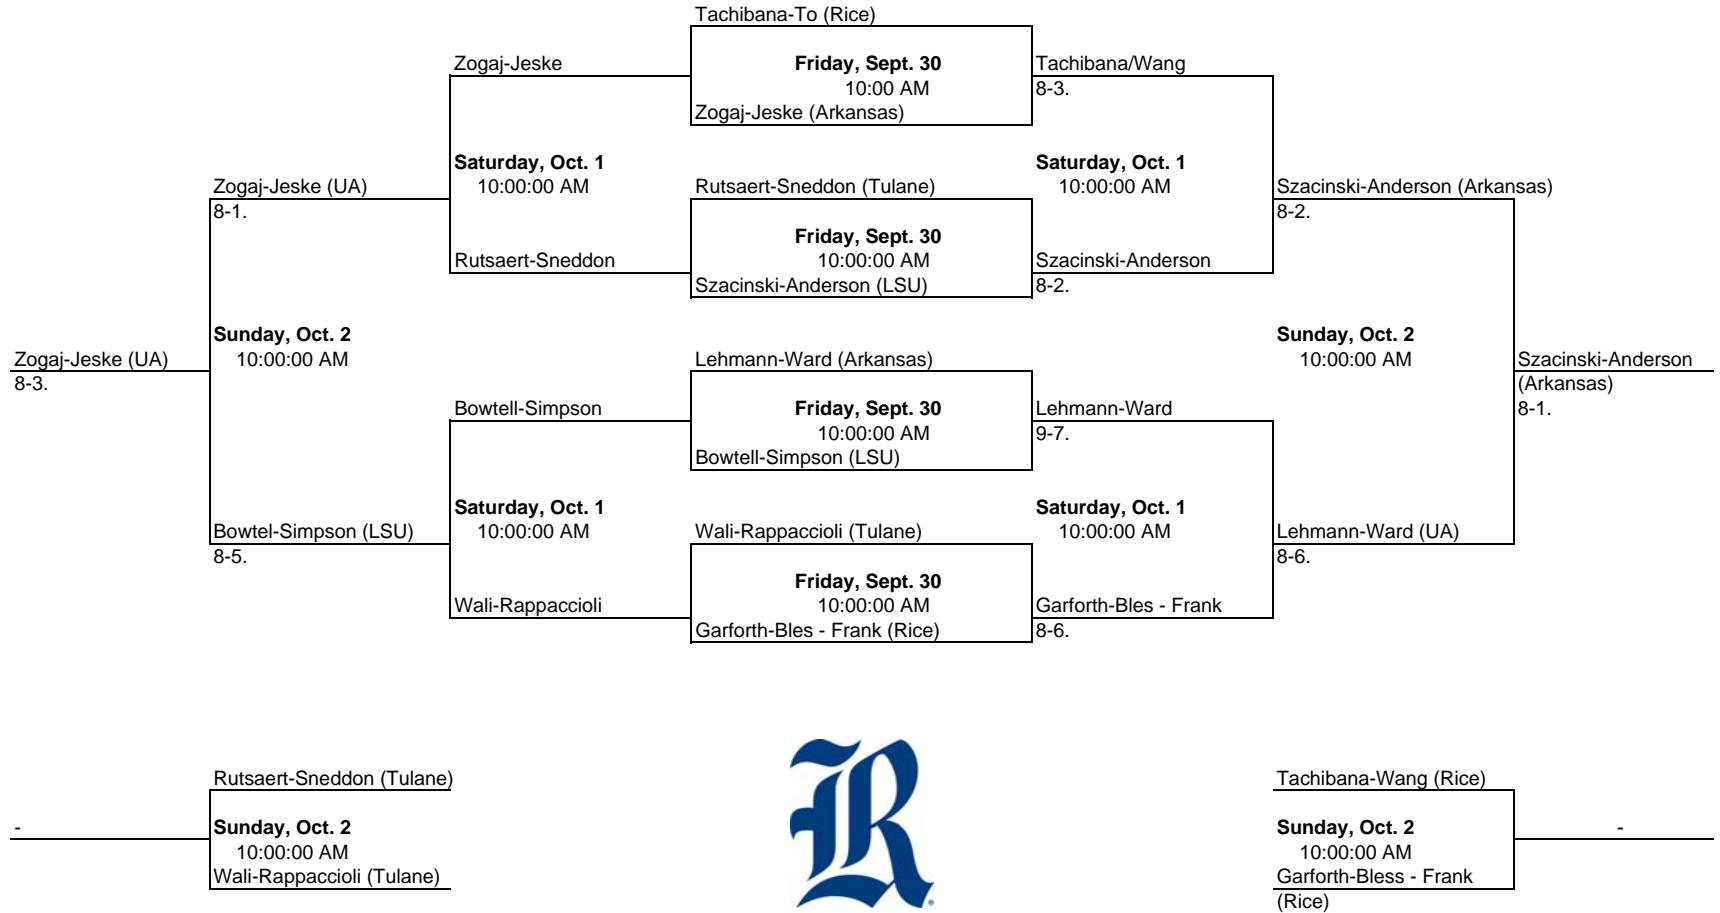

Sept. 30 - Oct. 2 · Jake Hess Tennis Stadium · Rice, Arkansas, LSU & Tulane

Flight D Singles

2011 Holiday Inn Hotel & Suites Rice Fall Invite

Sept. 30 - Oct. 2 · Jake Hess Tennis Stadium · Rice, Arkansas, LSU & Tulane

Flight A Doubles

2011 Holiday Inn Hotel & Suites Rice Fall Invite

Sept. 30 - Oct. 2 · Jake Hess Tennis Stadium · Rice, Arkansas, LSU & Tulane

Flight B Doubles

2011 Holiday Inn Hotel & Suites Fall Invite Cross-Bracket Results