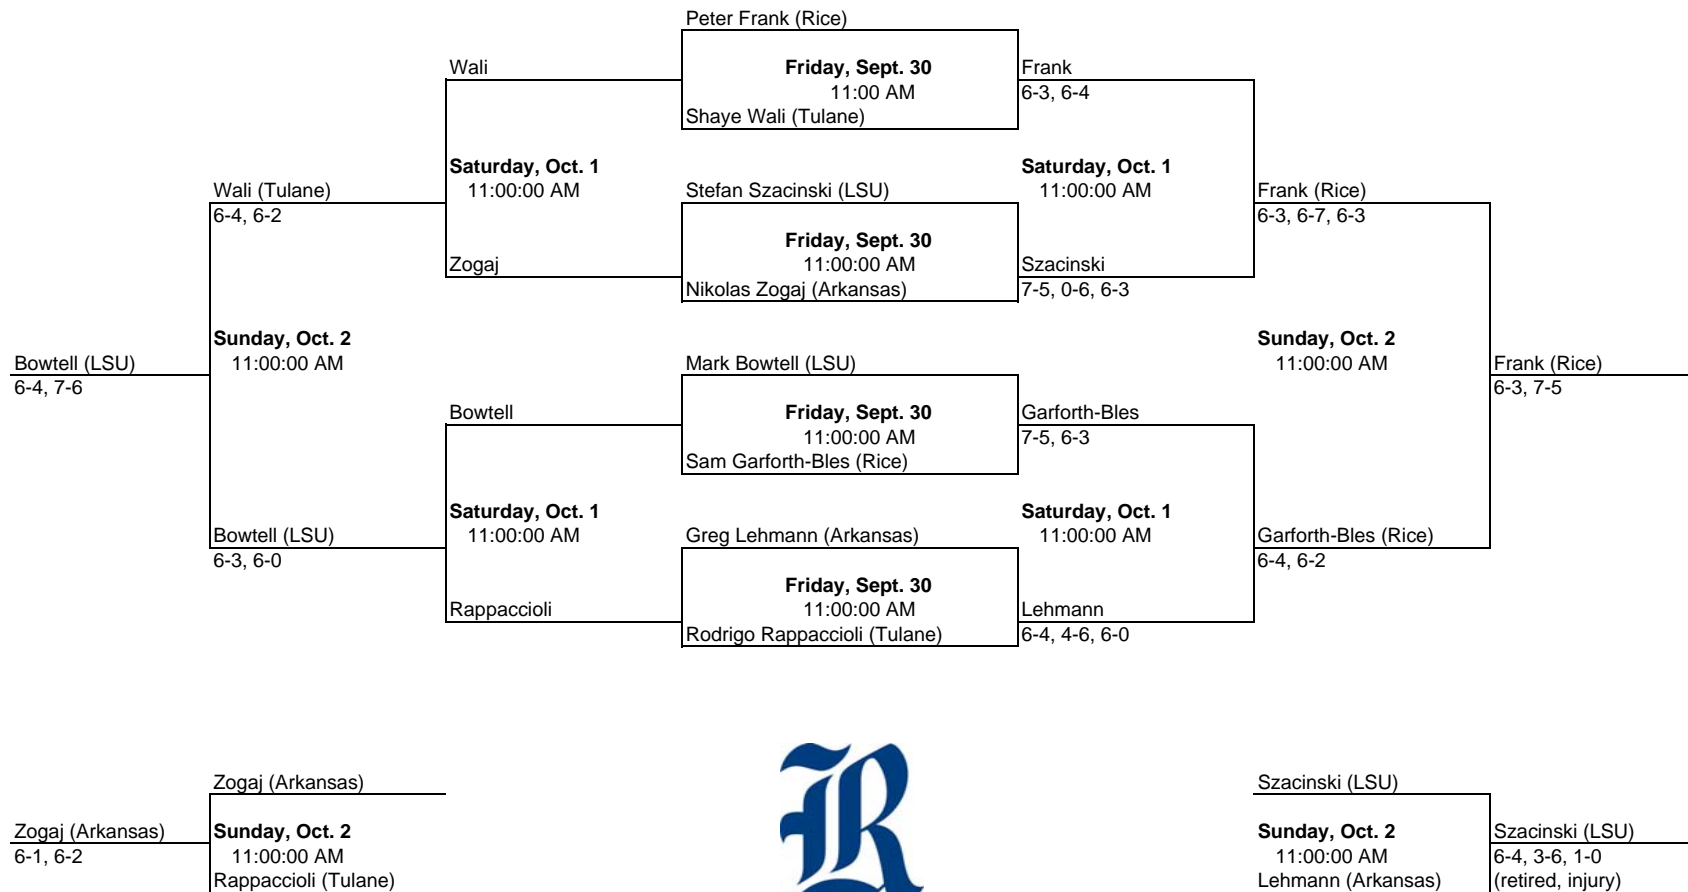

2011 Holiday Inn Hotel & Suites Rice Fall Invite

Sept. 30 - Oct. 2 · Jake Hess Tennis Stadium · Rice, Arkansas, LSU & Tulane

Flight A Singles

2011 Holiday Inn Hotel & Suites Rice Fall Invite

Sept. 30 - Oct. 2 · Jake Hess Tennis Stadium · Rice, Arkansas, LSU & Tulane

Flight B Singles

2011 Holiday Inn Hotel & Suites Rice Fall Invite

Sept. 30 - Oct. 2 · Jake Hess Tennis Stadium · Rice, Arkansas, LSU & Tulane

Flight C Singles

2011 Holiday Inn Hotel & Suites Rice Fall Invite

Sept. 30 - Oct. 2 · Jake Hess Tennis Stadium · Rice, Arkansas, LSU & Tulane

Flight D Singles

2011 Holiday Inn Hotel & Suites Rice Fall Invite

Sept. 30 - Oct. 2 · Jake Hess Tennis Stadium · Rice, Arkansas, LSU & Tulane

Flight A Doubles

2011 Holiday Inn Hotel & Suites Rice Fall Invite

Sept. 30 - Oct. 2 · Jake Hess Tennis Stadium · Rice, Arkansas, LSU & Tulane

Flight B Doubles

2011 Holiday Inn Hotel & Suites Fall Invite Cross-Bracket Results