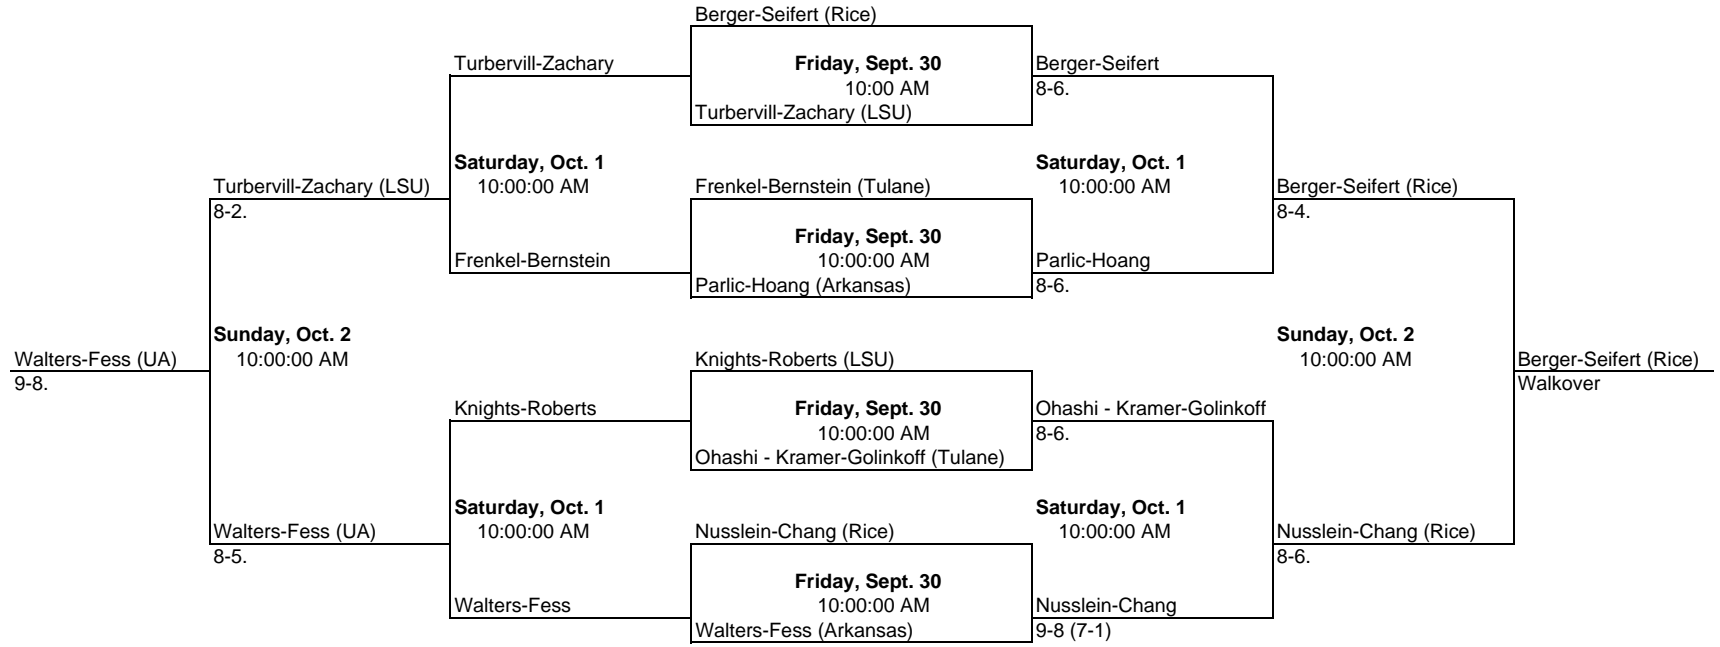

Sept. 30 - Oct. 2 · Jake Hess Tennis Stadium · Rice, Arkansas, LSU & Tulane

Flight D Singles

2011 Holiday Inn Hotel & Suites Rice Fall Invite

Sept. 30 - Oct. 2 · Jake Hess Tennis Stadium · Rice, Arkansas, LSU & Tulane

Flight A Doubles

2011 Holiday Inn Hotel & Suites Rice Fall Invite

Sept. 30 - Oct. 2 · Jake Hess Tennis Stadium · Rice, Arkansas, LSU & Tulane

Flight B Doubles

2011 Holiday Inn Hotel & Suites Fall Invite Cross-Bracket Results