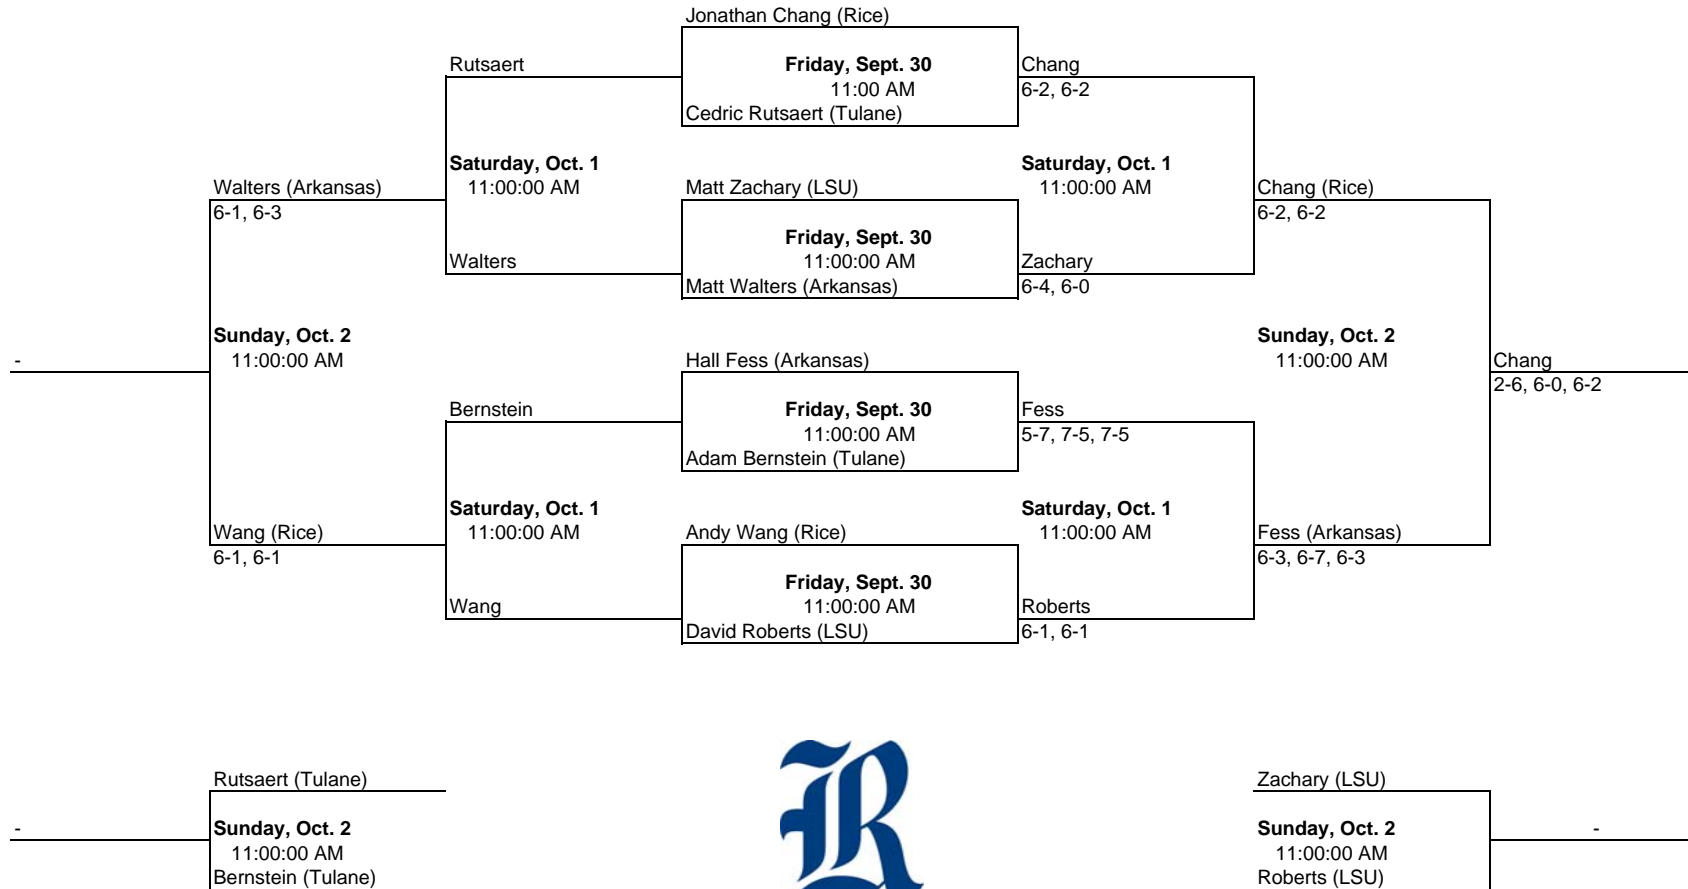

Flight B Singles

2011 Holiday Inn Hotel & Suites Rice Fall Invite

Sept. 30 - Oct. 2 · Jake Hess Tennis Stadium · Rice, Arkansas, LSU & Tulane

Flight C Singles

2011 Holiday Inn Hotel & Suites Rice Fall Invite

Sept. 30 - Oct. 2 · Jake Hess Tennis Stadium · Rice, Arkansas, LSU & Tulane

Flight D Singles

2011 Holiday Inn Hotel & Suites Rice Fall Invite

Sept. 30 - Oct. 2 · Jake Hess Tennis Stadium · Rice, Arkansas, LSU & Tulane

Flight A Doubles

2011 Holiday Inn Hotel & Suites Rice Fall Invite

Sept. 30 - Oct. 2 · Jake Hess Tennis Stadium · Rice, Arkansas, LSU & Tulane

Flight B Doubles

2011 Holiday Inn Hotel & Suites Fall Invite Cross-Bracket Results