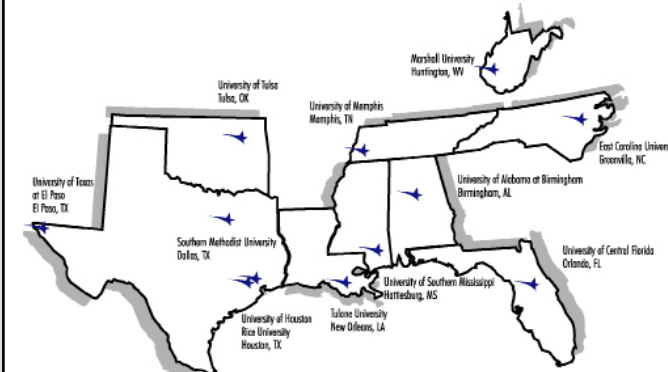

UAB

UCF

Location: Irving, Texas
Founded: 1995
No. of C-USA Schools: 12
C-USA Staff: 21
Commissioner: Britton Banowsky
Executive Associate Commissioner: Judy MacLeod