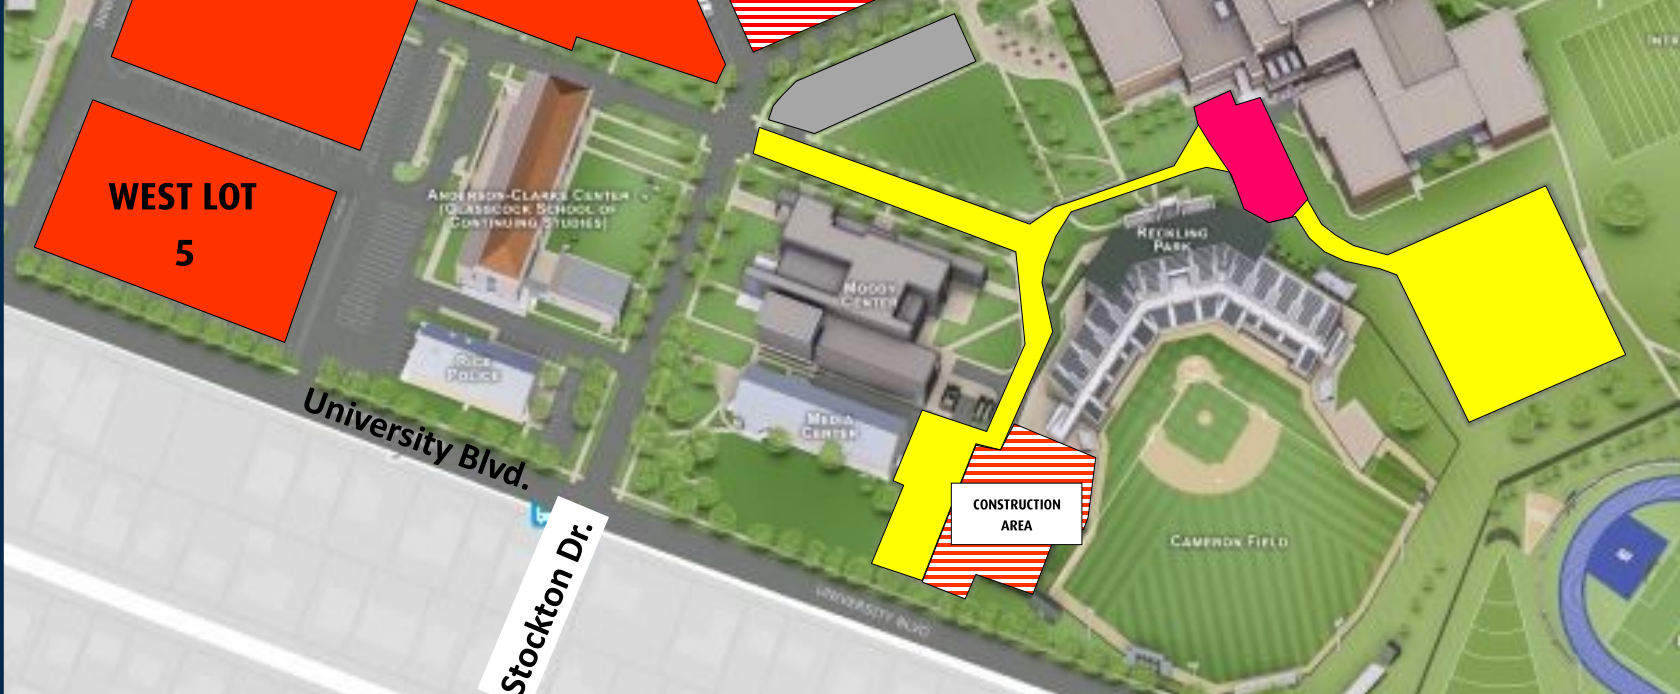

**2018 RICE BASEBALL PARKING MAP**

- PINK LOT**  
 \$25,000 & Above Owl Club Donation Level  
 PASS REQUIRED
  
- YELLOW LOT**  
 \$1,000 & \$24,999 Owl Club Donation Level  
 PASS REQUIRED
  
- ORANGE LOTS**  
 Owl Club \$500-\$999  
 GA Season Parking & \$5 General Parking (Will start in West Lot 4 & expand as needed)
  
- GREENBRIAR LOT**  
 Free Parking

WEST LOT 2

WEST LOT 3

WEST LOT 4

WEST LOT 5

CONSTRUCTION AREA

CONSTRUCTION AREA

University Blvd.

Stockton Dr.